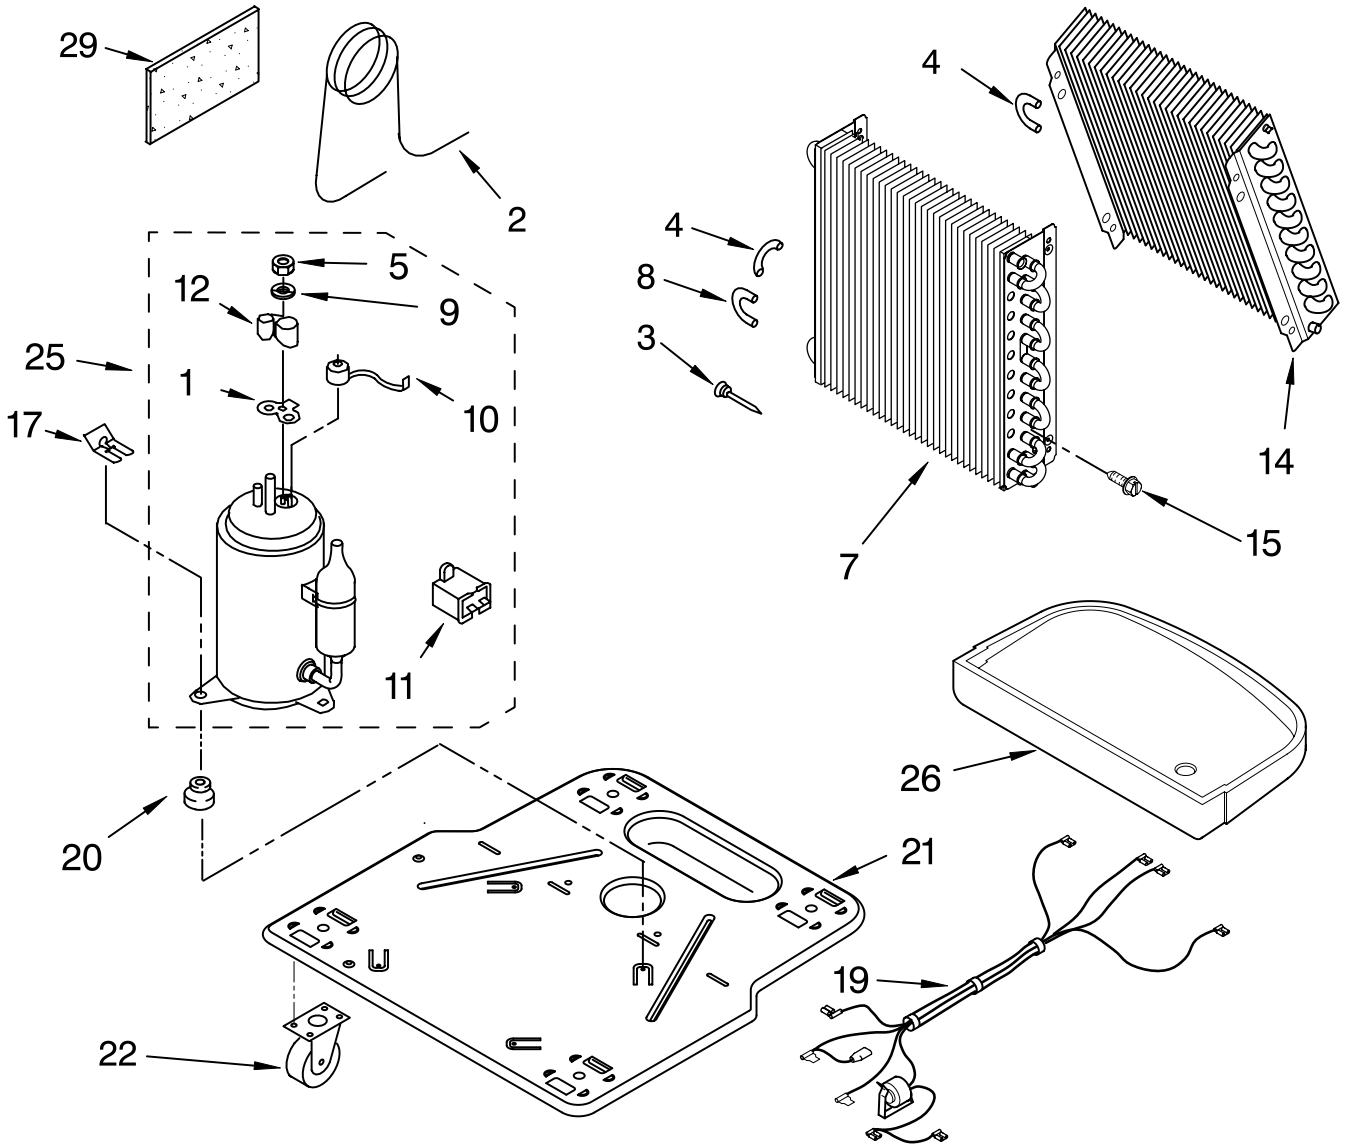

# AIR FLOW AND CONTROL PARTS

For Model: RD50CBM3

DEHUMIDIFIER

BY WHIRLPOOL CORPORATION

Illus. No.	Part No.	DESCRIPTION
1		Literature Parts
	1187109	Wiring Diagram
	1187984	Use & Care Guide
2	1168670	Humidistat, Control
3	1187102	Assembly, Control Panel
4	1168687	Knob
5	488480	Screw, Sm #8 x 1/2
6	1183427	Bracket, Motor Panel,
7		Air System
	1168758	Left Side
	1168759	Right Side
8	1187103	Escutcheon
9	1168781	Barrier, Bucket Fill Switch
10	1187418	Motor, Fan
11	1168661	Blade, Fan
12	1168681	Cover, Air System
13	1186480	Switch, Bucket Fill/Check
14	1159222	Screw, 8-18 x .295
15	1186735	Cord, Appliance
16	1168666	Plate, Orifice
17	488130	Nut
22	488937	Relief, Strain
23	1184946	Support, Air System
25	857547	Tie, Cable
26	1168752	Brace, Support
27	1157158	Screw, 8-18 X 3/8
28	1180634	Edge Guard

# UNIT PARTS

For Model: RD50CBM3

Illus. No.	Part No.	DESCRIPTION
1	1182118	Gasket, Terminal Cover
2	1168734	Tube, Restrictor (Length 30.00")
3	1162526	Strainer
4	708532	Bend, Return Evaporator
5	1186128	Nut, Hex
7	1187544	Condenser
8	708531	Bend, Return
9	1182120	Gasket, Nut