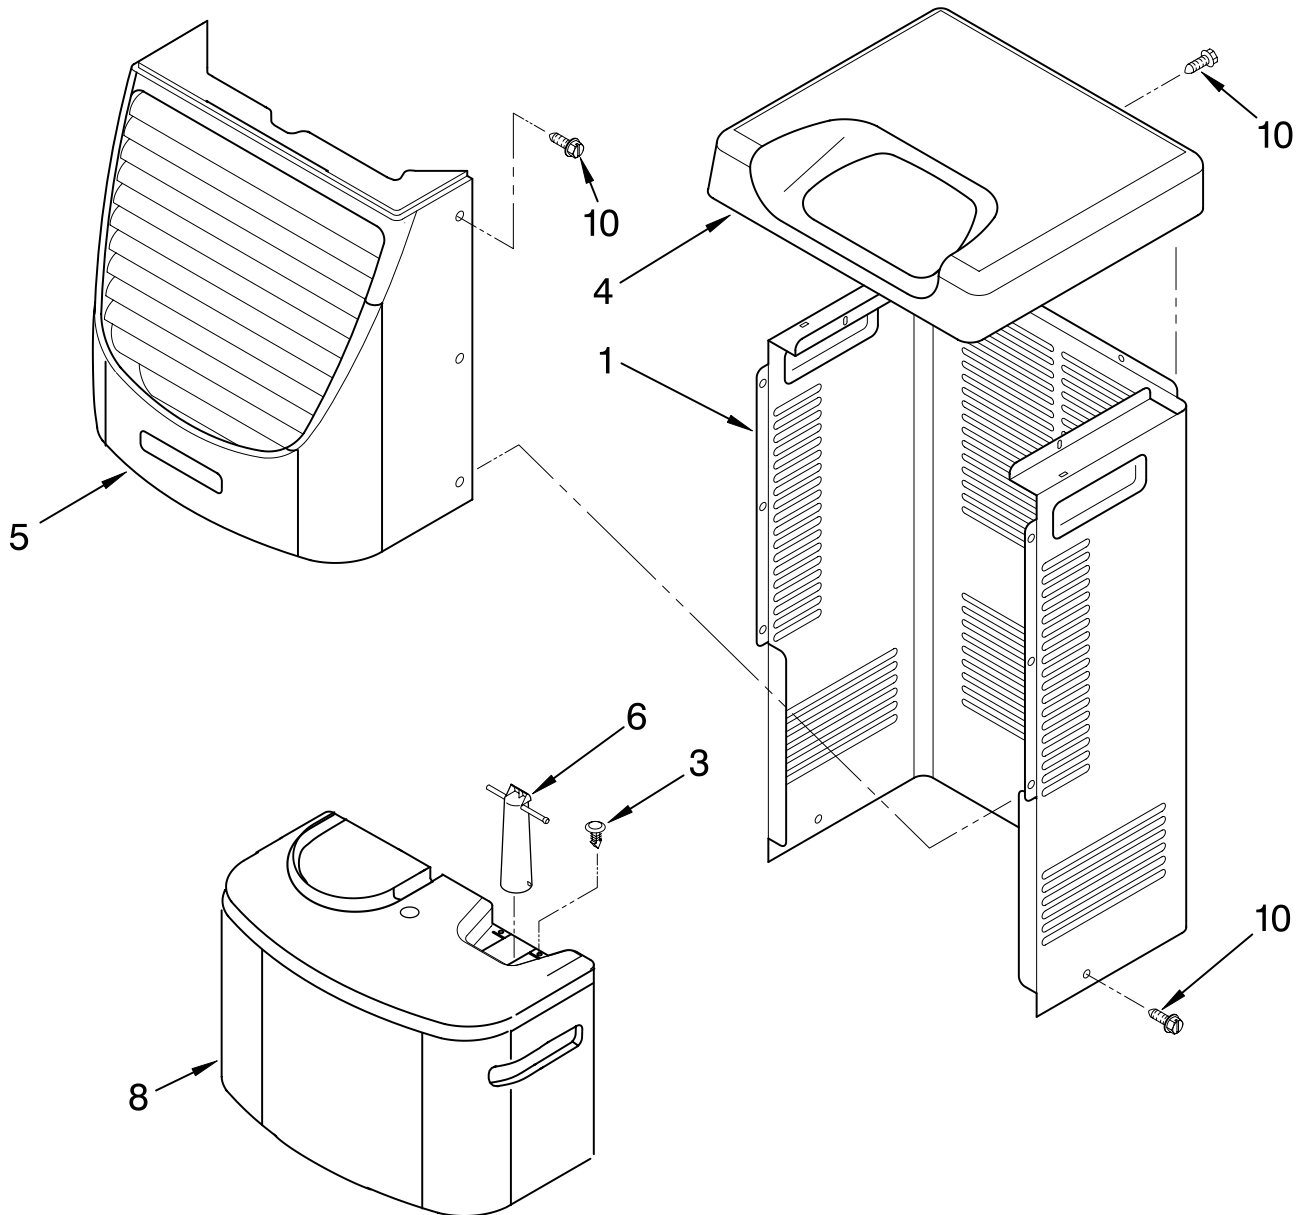

CABINET PARTS

For Model: RD50CBM3

Illus. No.	Part No.	DESCRIPTION
1	1186822	Cabinet
3	1186430	Clip, Float
4	1168652	Cover, Top
5	1182059	Cover, Front
6	1172075	Float
8	1182080	Bucket, Condensate
10	1168744	Screw

Illus. No.	Part No.	DESCRIPTION
OPTIONAL PARTS		
Following Parts Not Illustrated and Optional Parts Not Included		
	484310	Epoxy, Tube (Aluminum Repair)
	505168	Tape, No Drip Valve, Access

Illus. No.	Part No.	DESCRIPTION
	978025	1/4" Tube O.D.
	978026	5/16" Tube O.D.
	978027	3/8" Tube O.D.
	978028	1/2" Tube O.D.
	978029	5/8" Tube O.D.
	978030	3/4" Tube O.D.
	978865BULK	Seal, Ring Access Valve (20 Pack)

FOR ORDERING INFORMATION REFER TO PARTS PRICE LIST