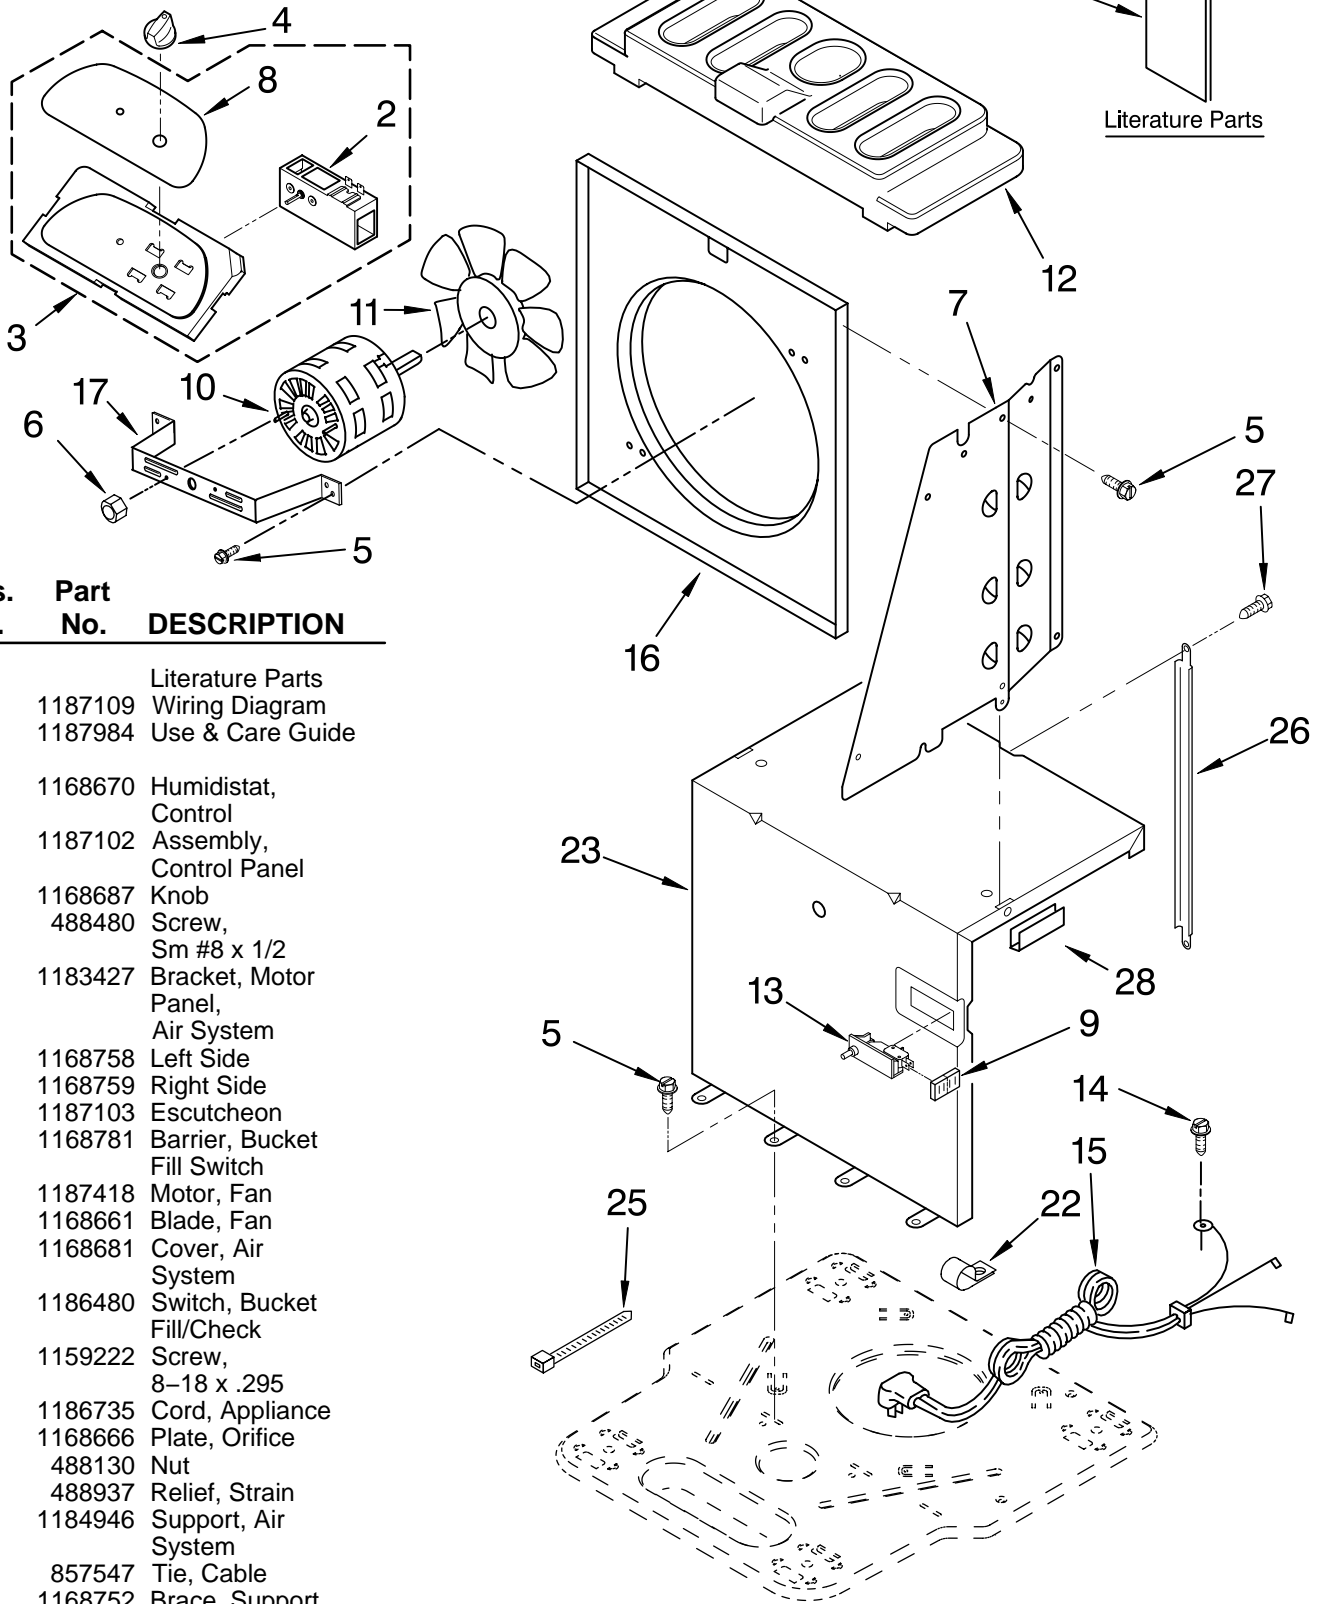

# ROPER RD50CBM3 Owner's Manual

[Shop genuine replacement parts for ROPER  
RD50CBM3](#)

[Find Your ROPER Dehumidifier Parts - Select From 5 Models](#)

----- Manual continues below -----

# AIR FLOW AND CONTROL PARTS

For Model: RD50CBM3

DEHUMIDIFIER

BY WHIRLPOOL CORPORATION

Illus. No.	Part No.	DESCRIPTION
1		Literature Parts
	1187109	Wiring Diagram
	1187984	Use & Care Guide
2	1168670	Humidistat, Control
3	1187102	Assembly, Control Panel
4	1168687	Knob
5	488480	Screw, Sm #8 x 1/2
6	1183427	Bracket, Motor Panel,
7		Air System
	1168758	Left Side
	1168759	Right Side
8	1187103	Escutcheon
9	1168781	Barrier, Bucket Fill Switch
10	1187418	Motor, Fan
11	1168661	Blade, Fan
12	1168681	Cover, Air System
13	1186480	Switch, Bucket Fill/Check
14	1159222	Screw, 8-18 x .295
15	1186735	Cord, Appliance
16	1168666	Plate, Orifice
17	488130	Nut
22	488937	Relief, Strain
23	1184946	Support, Air System
25	857547	Tie, Cable
26	1168752	Brace, Support
27	1157158	Screw, 8-18 X 3/8
28	1180634	Edge Guard

# UNIT PARTS

For Model: RD50CBM3

Illus. No.	Part No.	DESCRIPTION
1	1182118	Gasket, Terminal Cover
2	1168734	Tube, Restrictor (Length 30.00")
3	1162526	Strainer
4	708532	Bend, Return Evaporator
5	1186128	Nut, Hex
7	1187544	Condenser
8	708531	Bend, Return
9	1182120	Gasket, Nut