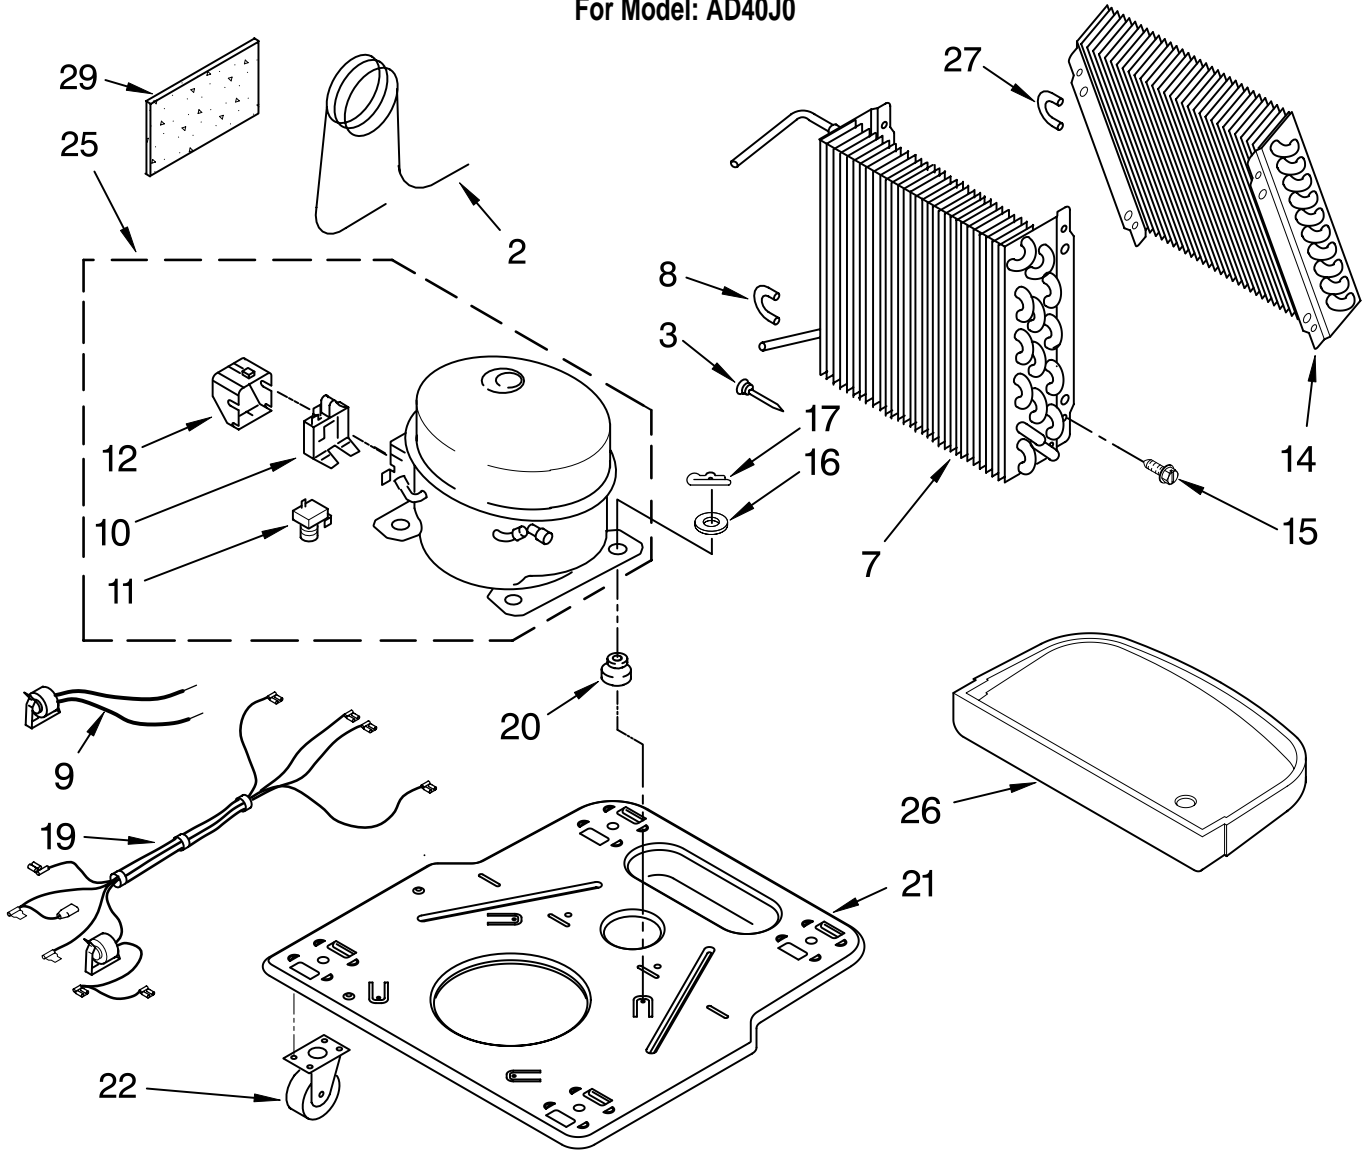

# AIR FLOW AND CONTROL PARTS

For Model: AD40J0

## DEHUMIDIFIER

Illus. No.	Part No.	DESCRIPTION
1	LIT1182586 LIT1182965	Literature Part Wiring Diagram Use & Care Guide
2	1168670	Humidistat, Control
3	1168770	Assembly, Control Panel
4	1168687	Knob
5	488480	Screw, Sm #8 x 1/2
6	1183427	Bracket, Motor
7	1168758 1168759	Panel, Air System Left Side Right Side
8	1168843	Escutcheon
9	1168781	Barrier, Bucket Fill Switch
10	1183425	Motor, Fan
11	1168731	Blade, Fan
12	1168681	Cover, Air System
13	1168699	Switch, Bucket Fill/Check
14	487871	Screw, 8-32 x 3/8
15	1168703	Cord, Appliance
16	1168666	Plate, Orifice
17	488130	Nut
22	1180504	Relief, Strain
23	1168735	Support, Air System
25	857547	Tie, Cable
26	1168752	Brace, Support
27	1157158	Screw, 8-18 X 3/8
28	1180634	Edge Guard

# UNIT PARTS

For Model: AD40J0

Illus. No.	Part No.	DESCRIPTION
2	1168734	Tube, Restrictor (Length 36.00")
3	1162526	Strainer
7	1168724	Condenser
8	708532	Bend, Return (9)
9	1168777	Deicer, Bimetal
10	1182783	Overload, Protector
11	950058	Relay, Start