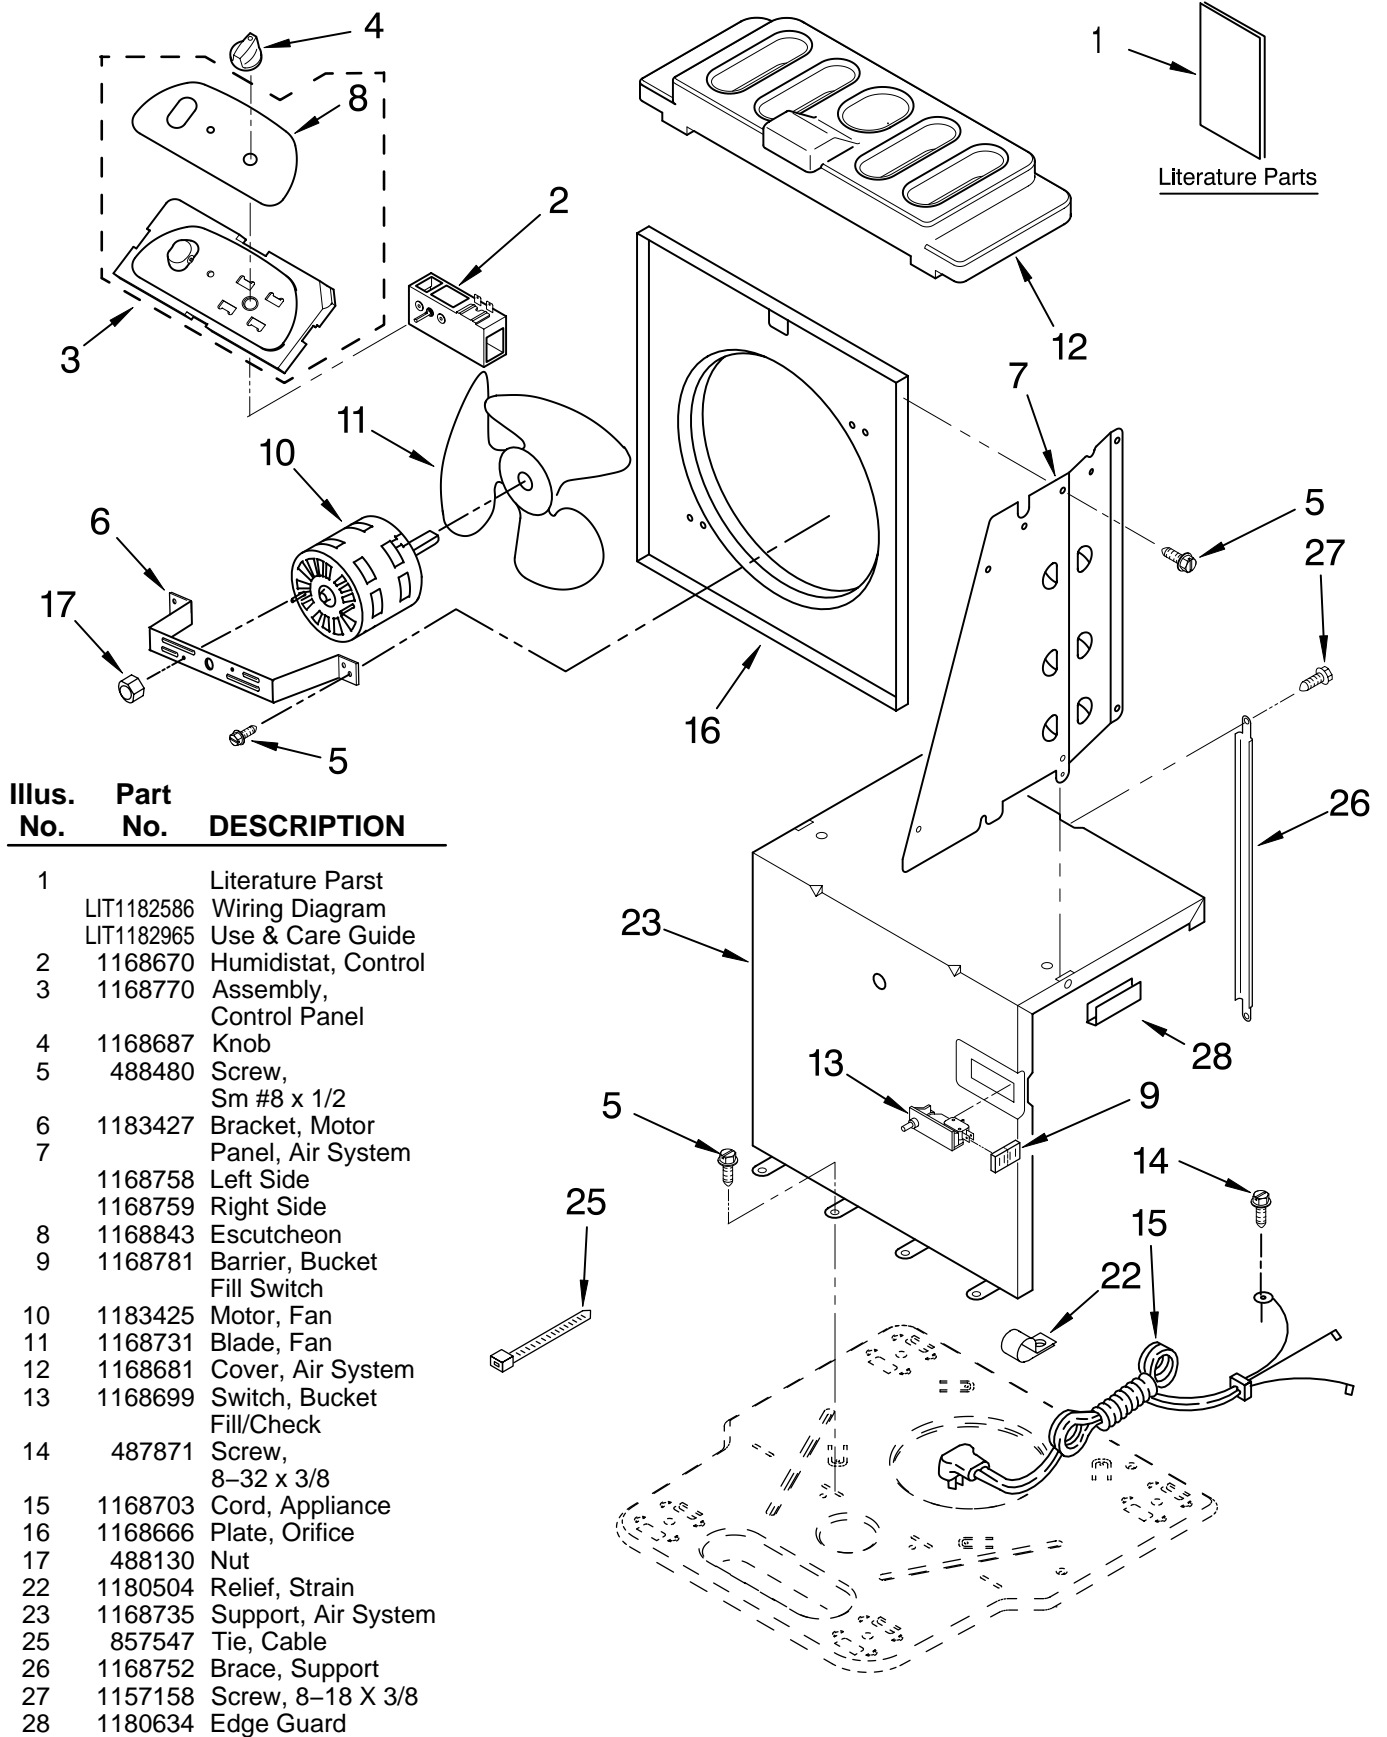

# AIR FLOW AND CONTROL PARTS

For Model: AD40J0

## DEHUMIDIFIER

Illus. No.	Part No.	DESCRIPTION
1	LIT1182586 LIT1182965	Literature Part Wiring Diagram Use & Care Guide
2	1168670	Humidistat, Control
3	1168770	Assembly, Control Panel
4	1168687	Knob
5	488480	Screw, Sm #8 x 1/2
6	1183427	Bracket, Motor
7	1168758 1168759	Panel, Air System Left Side Right Side
8	1168843	Escutcheon
9	1168781	Barrier, Bucket Fill Switch
10	1183425	Motor, Fan
11	1168731	Blade, Fan
12	1168681	Cover, Air System
13	1168699	Switch, Bucket Fill/Check
14	487871	Screw, 8-32 x 3/8
15	1168703	Cord, Appliance
16	1168666	Plate, Orifice
17	488130	Nut
22	1180504	Relief, Strain
23	1168735	Support, Air System
25	857547	Tie, Cable
26	1168752	Brace, Support
27	1157158	Screw, 8-18 X 3/8
28	1180634	Edge Guard

# UNIT PARTS

For Model: AD40J0

Illus. No.	Part No.	DESCRIPTION
2	1168734	Tube, Restrictor (Length 36.00")
3	1162526	Strainer
7	1168724	Condenser
8	708532	Bend, Return (9)
9	1168777	Deicer, Bimetal
10	1182783	Overload, Protector
11	950058	Relay, Start

# CABINET PARTS

For Model: AD40J0

Illus. No.	Part No.	DESCRIPTION
1	1168667	Cabinet
2	1172098	Cover, Hose Connection
3	1168762	Clip, Float
4	1168652	Cover, Top
5	1182061	Cover, Front
6	1172075	Float
8	1182080	Bucket, Condensate
10	1168744	Screw