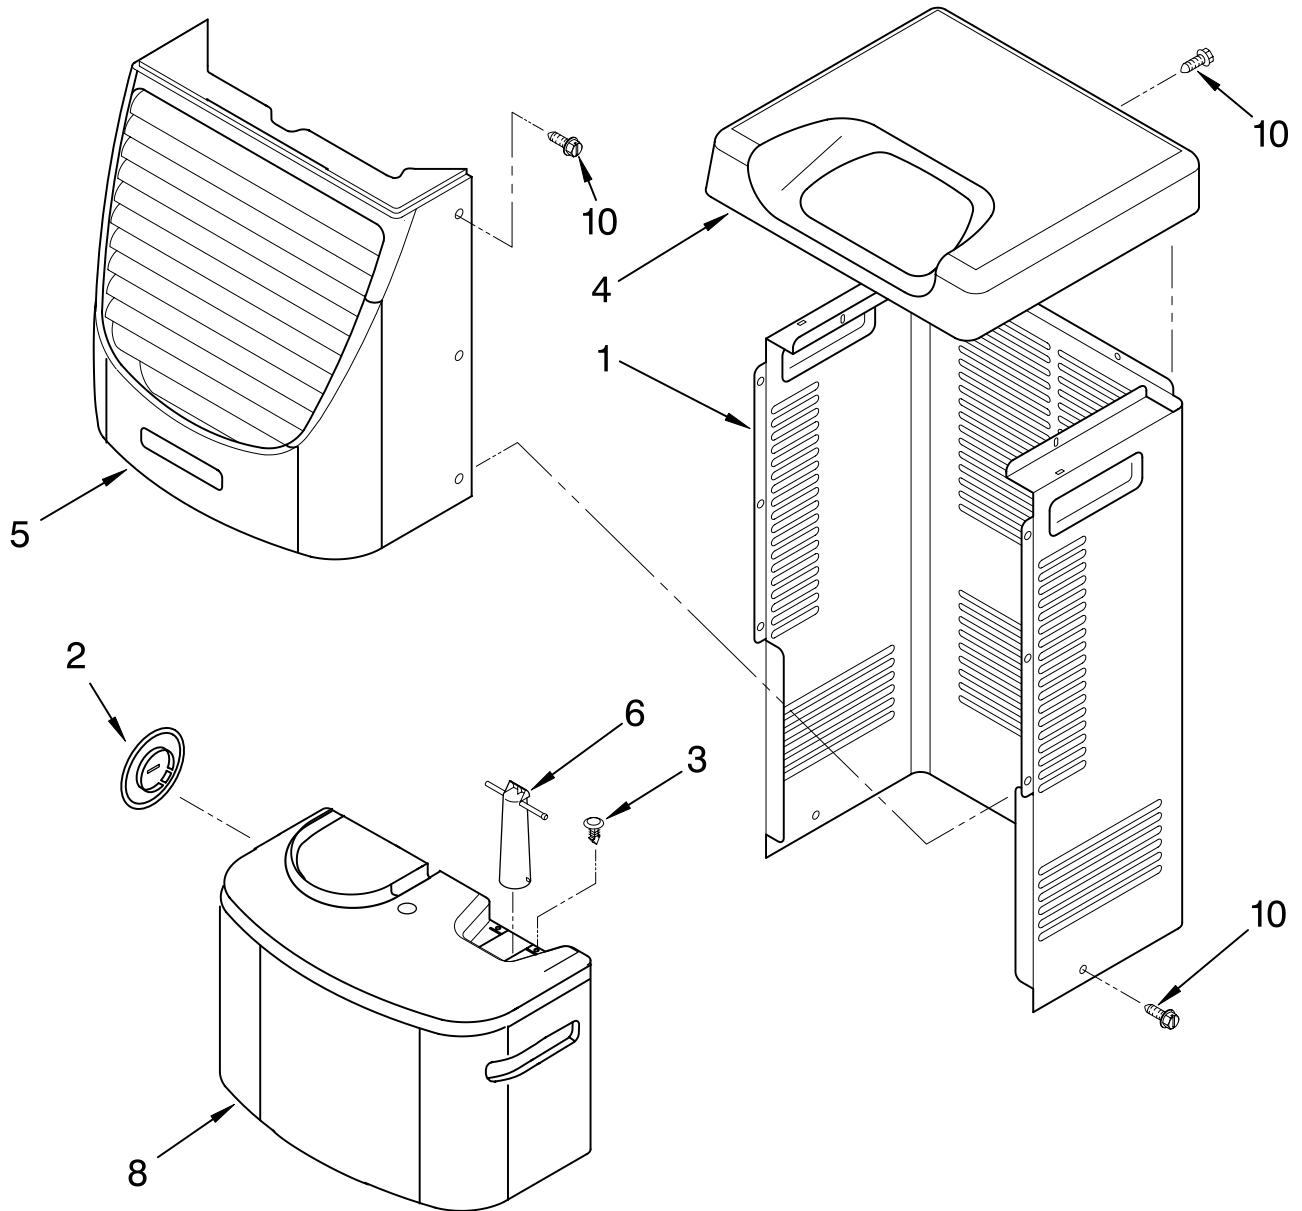

# AIR FLOW AND CONTROL PARTS DEHUMIDIFIER

For Model: AD40TJ0

Illus. No.	Part No.	DESCRIPTION
1	LIT1182586	LITERATURE PARTS Wiring Diagram
	LIT1182965	Use and Care Guide
2	1183422	Humidistat, Control
3	1168770	Assembly, Control Panel
4	1168687	Knob
5	488480	Screw, Sm #8 x 1/2
6	1183427	Bracket, Motor
7	1168758	Panel, Air System Left Side
	1168759	Right Side
8	1168843	Escutcheon
9	1168781	Barrier, Bucket Fill Switch
10	1183425	Motor, Fan
11	1168731	Blade, Fan
12	1168681	Cover, Air System
13	1168699	Switch, Bucket Fill/Check
14	487871	Screw, 8-32 x 3/8
15	1168703	Cord, Appliance
16	1168666	Plate, Orifice
17	488130	Nut
22	1180504	Relief, Strain
23	1168735	Support, Air System
25	857547	Tie, Cable
26	1168752	Brace, Support
27	1157158	Screw, 8-18 X 3/8
28	1180634	Edge Guard

# UNIT PARTS

For Model: AD40TJ0

Illus. No.	Part No.	DESCRIPTION
2	1168734	Tube, Restrictor (Length 36.00")
3	1162526	Strainer
7	1168724	Condenser
8	708532	Bend, Return (9)
9	1168777	Deicer, Bimetal
10	1182783	Overload, Protector
11	950058	Relay, Start

Illus. No.	Part No.	DESCRIPTION
25	1182779	Compressor, (Complete Assembly)
26	1168761	Pan, Drain
27	854624	Bend, Return (9)
29	1162650	Insulation (Restrictor Tube)

# CABINET PARTS

For Model: AD40TJ0

Illus. No.	Part No.	DESCRIPTION
1	1168667	Cabinet
2	1172098	Cover, Hose Connection
3	1168762	Clip, Float
4	1168652	Cover, Top
5	1182061	Cover, Front
6	1172075	Float
8	1182080	Bucket, Condensate
10	1168744	Screw