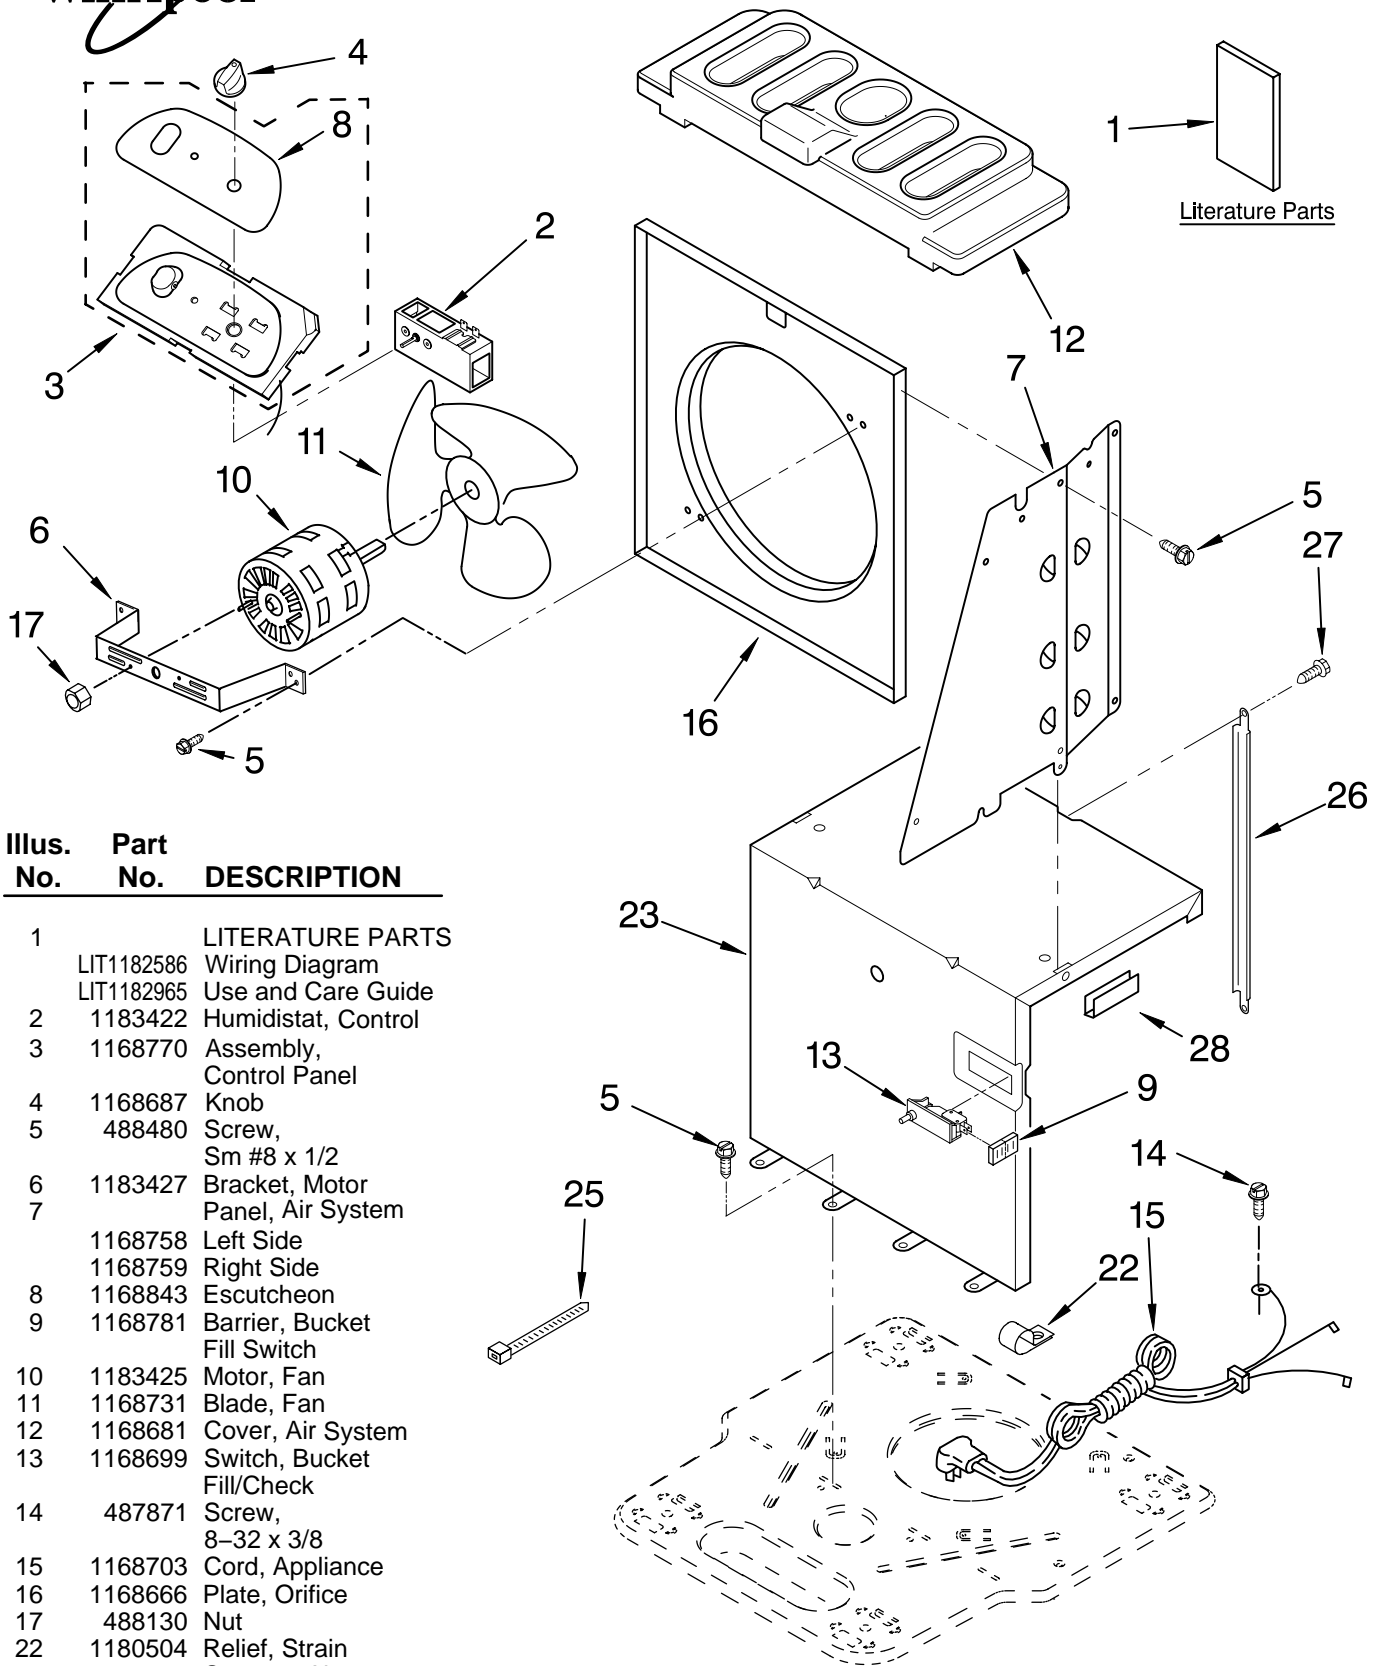

# AIR FLOW AND CONTROL PARTS DEHUMIDIFIER

For Model: AD40TJ0

Illus. No.	Part No.	DESCRIPTION
1	LIT1182586	LITERATURE PARTS Wiring Diagram
	LIT1182965	Use and Care Guide
2	1183422	Humidistat, Control
3	1168770	Assembly, Control Panel
4	1168687	Knob
5	488480	Screw, Sm #8 x 1/2
6	1183427	Bracket, Motor
7	1168758	Panel, Air System Left Side
	1168759	Right Side
8	1168843	Escutcheon
9	1168781	Barrier, Bucket Fill Switch
10	1183425	Motor, Fan
11	1168731	Blade, Fan
12	1168681	Cover, Air System
13	1168699	Switch, Bucket Fill/Check
14	487871	Screw, 8-32 x 3/8
15	1168703	Cord, Appliance
16	1168666	Plate, Orifice
17	488130	Nut
22	1180504	Relief, Strain
23	1168735	Support, Air System
25	857547	Tie, Cable
26	1168752	Brace, Support
27	1157158	Screw, 8-18 X 3/8
28	1180634	Edge Guard

# UNIT PARTS

For Model: AD40TJ0

Illus. No.	Part No.	DESCRIPTION
2	1168734	Tube, Restrictor (Length 36.00")
3	1162526	Strainer
7	1168724	Condenser
8	708532	Bend, Return (9)
9	1168777	Deicer, Bimetal
10	1182783	Overload, Protector
11	950058	Relay, Start

Illus. No.	Part No.	DESCRIPTION
12	1182781	Cover, Terminal
14	1168726	Evaporator
15	488480	Screw, 8 x 1/2 (4)
16	680975	Washer
17	24364001	Clip, Compressor
19	1168701	Harness, Wire
20	1168722	Grommet (4)
21	1168654	Base
22	1164241	Caster (4)

# CABINET PARTS

For Model: AD40TJ0

Illus. No.	Part No.	DESCRIPTION
1	1168667	Cabinet
2	1172098	Cover, Hose Connection
3	1168762	Clip, Float
4	1168652	Cover, Top
5	1182061	Cover, Front
6	1172075	Float
8	1182080	Bucket, Condensate
10	1168744	Screw