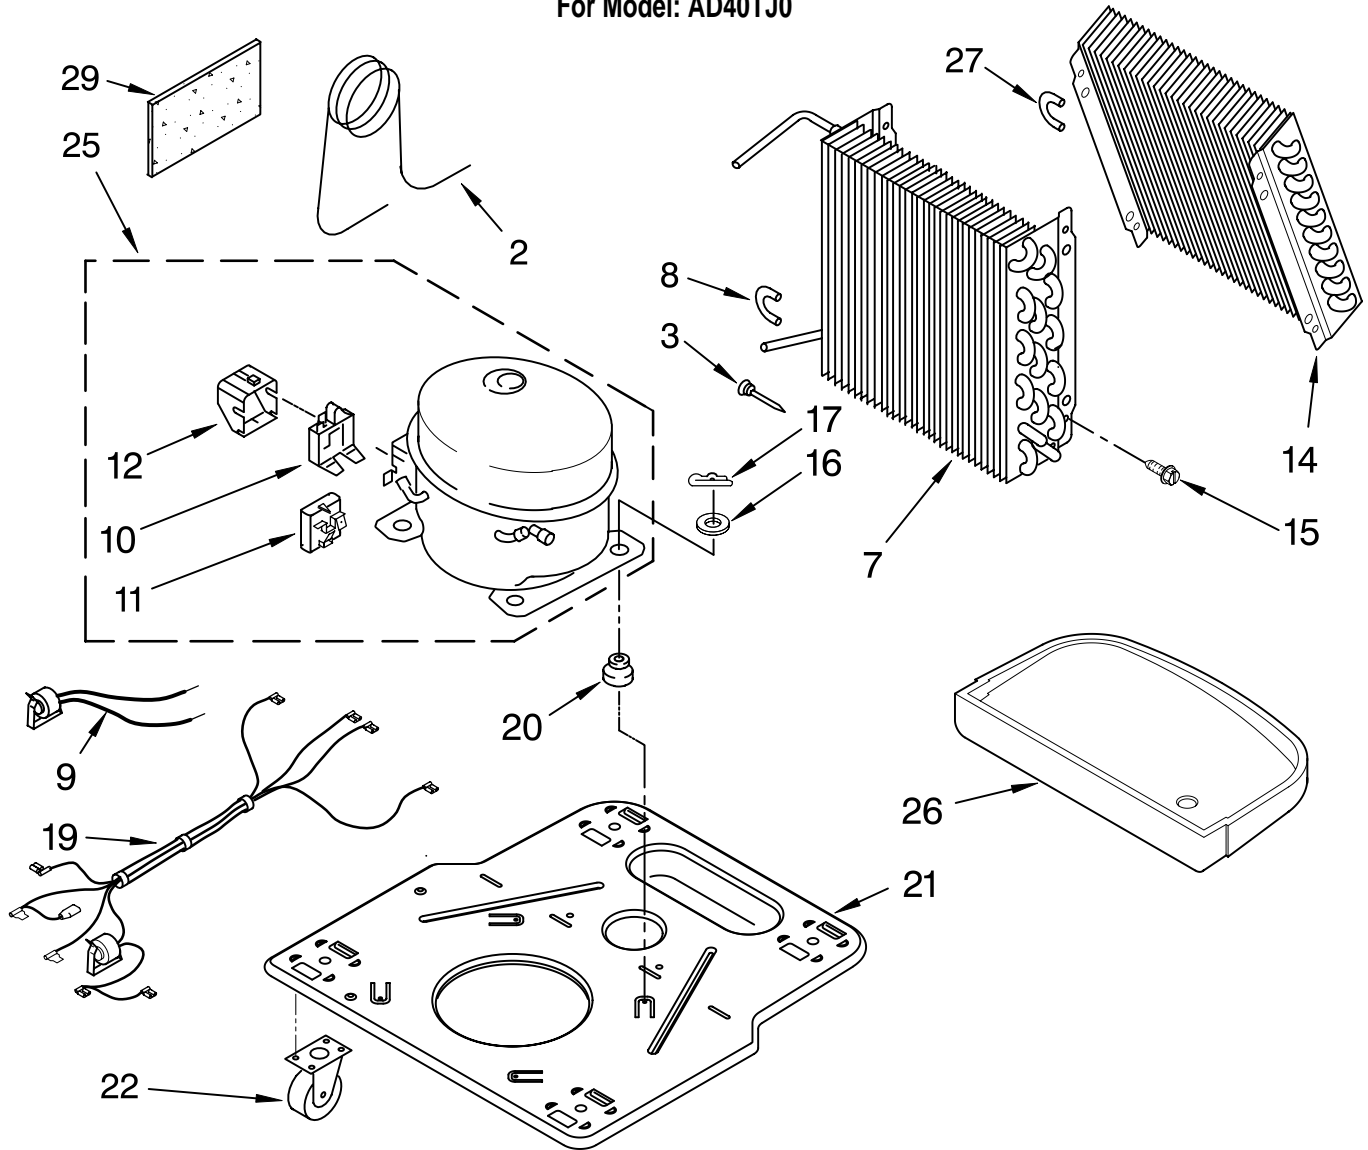

# AIR FLOW AND CONTROL PARTS DEHUMIDIFIER

For Model: AD40TJ0

Illus. No.	Part No.	DESCRIPTION
1	LIT1182586	LITERATURE PARTS Wiring Diagram
	LIT1182965	Use and Care Guide
2	1183422	Humidistat, Control
3	1168770	Assembly, Control Panel
4	1168687	Knob
5	488480	Screw, Sm #8 x 1/2
6	1183427	Bracket, Motor
7	1168758	Panel, Air System Left Side
	1168759	Right Side
8	1168843	Escutcheon
9	1168781	Barrier, Bucket Fill Switch
10	1183425	Motor, Fan
11	1168731	Blade, Fan
12	1168681	Cover, Air System
13	1168699	Switch, Bucket Fill/Check
14	487871	Screw, 8-32 x 3/8
15	1168703	Cord, Appliance
16	1168666	Plate, Orifice
17	488130	Nut
22	1180504	Relief, Strain
23	1168735	Support, Air System
25	857547	Tie, Cable
26	1168752	Brace, Support
27	1157158	Screw, 8-18 X 3/8
28	1180634	Edge Guard

# UNIT PARTS

For Model: AD40TJ0

Illus. No.	Part No.	DESCRIPTION
2	1168734	Tube, Restrictor (Length 36.00")
3	1162526	Strainer
7	1168724	Condenser
8	708532	Bend, Return (9)
9	1168777	Deicer, Bimetal
10	1182783	Overload, Protector
11	950058	Relay, Start

Illus. No.	Part No.	DESCRIPTION
12	1182781	Cover, Terminal
14	1168726	Evaporator
15	488480	Screw, 8 x 1/2 (4)
16	680975	Washer
17	24364001	Clip, Compressor
19	1168701	Harness, Wire
20	1168722	Grommet (4)
21	1168654	Base
22	1164241	Caster (4)

# CABINET PARTS

For Model: AD40TJ0

Illus. No.	Part No.	DESCRIPTION
1	1168667	Cabinet
2	1172098	Cover, Hose Connection
3	1168762	Clip, Float
4	1168652	Cover, Top
5	1182061	Cover, Front
6	1172075	Float
8	1182080	Bucket, Condensate
10	1168744	Screw