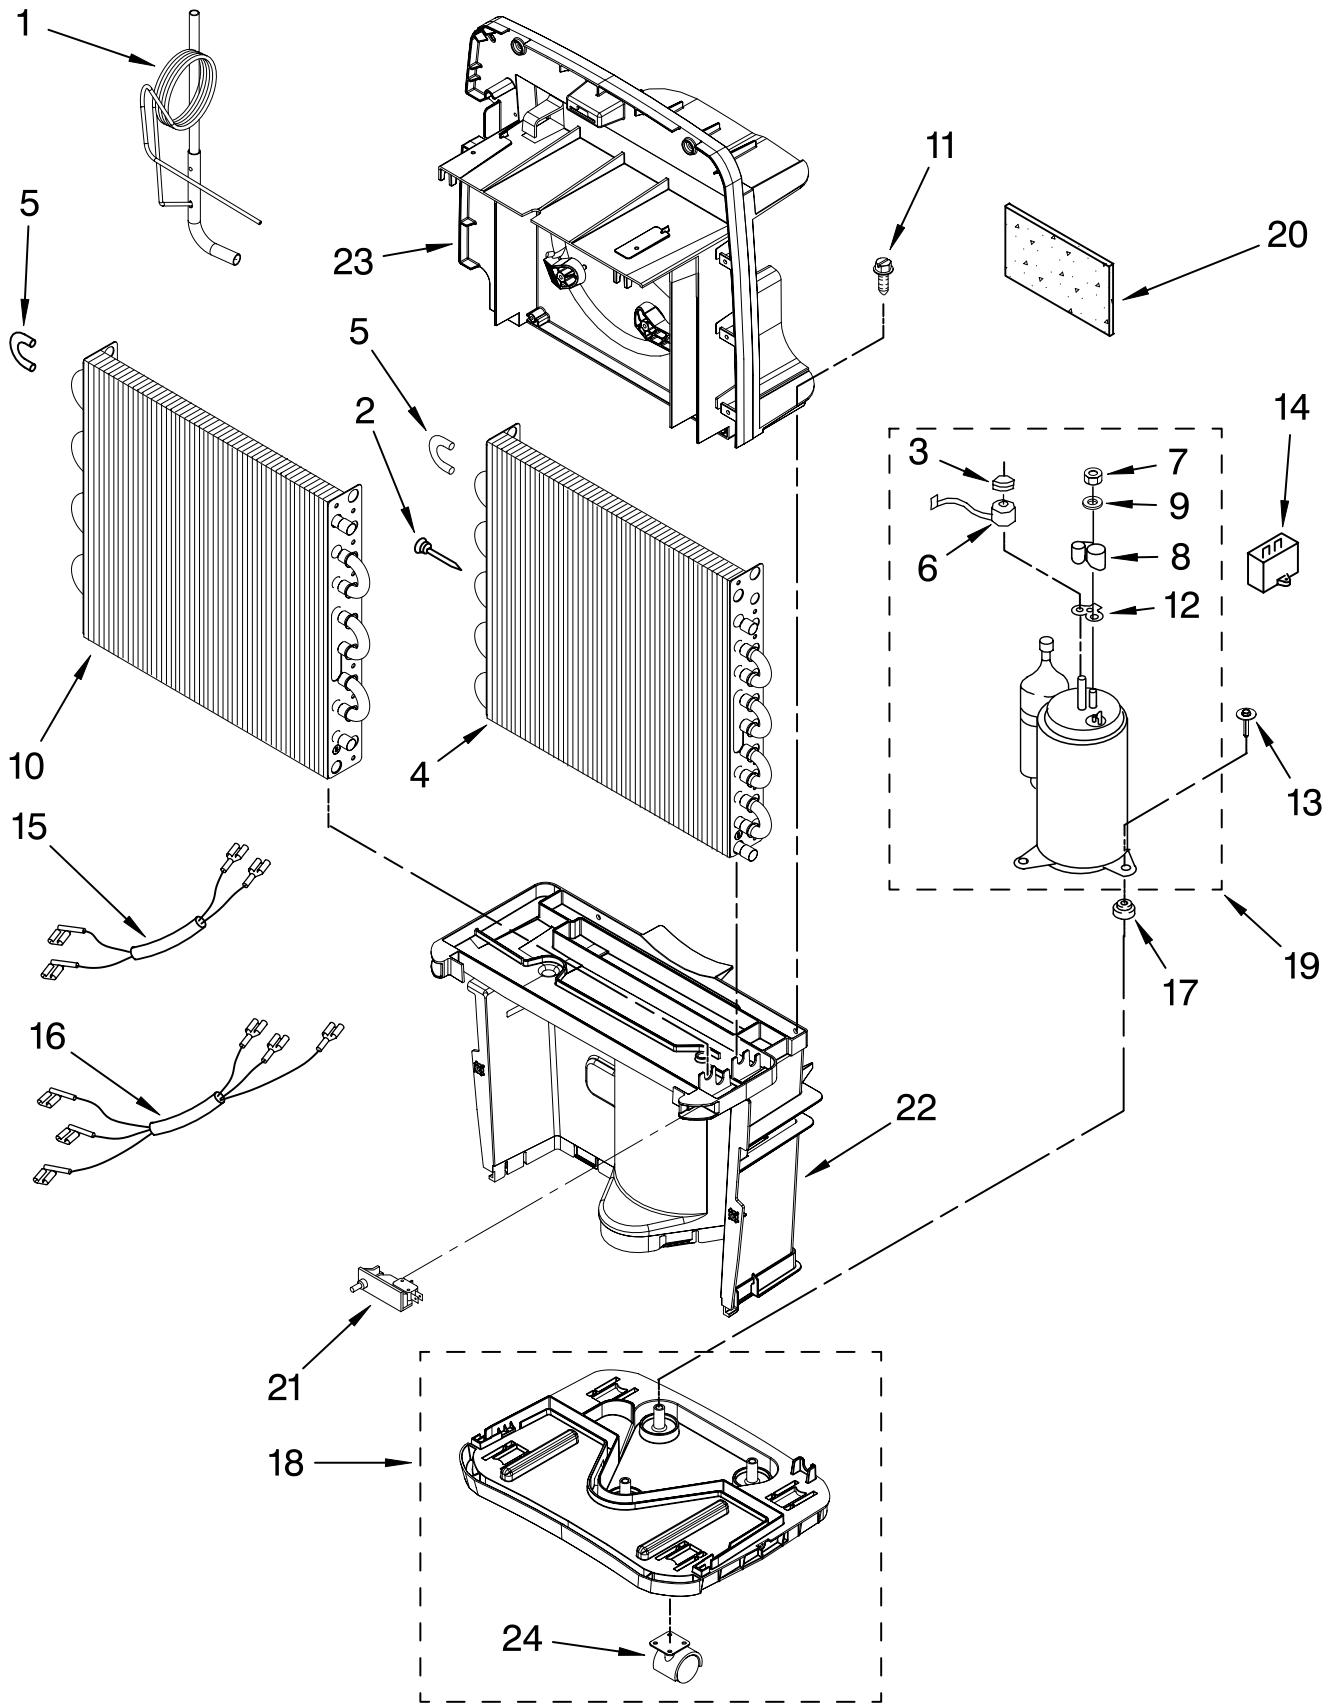

----- Manual continues below -----

AIR FLOW AND CONTROL PARTS

DEHUMIDIFIER

For Model: AD25BSS0

Illus. No.	Part No.	DESCRIPTION
1	1188573 1188421	Literature Parts Wiring Diagram Use & Care Guide
2	1168670	Humidistat, Control
3	1188454	Assembly, Control Panel
4	1187163	Knob
5	1188475	Capacitor, Fan
6	1188409	Motor, Fan
7	1188416	Wheel, Blower
8	1188470	Cord, Appliance
9	1188455	Overlay
10	857547	Tie, Cable
11	489470	Screw

FOR ORDERING INFORMATION REFER TO PARTS PRICE LIST

UNIT PARTS

For Model: AD25BSS0

FOR ORDERING INFORMATION REFER TO PARTS PRICE LIST

UNIT PARTS

For Model: AD25BSS0

Illus. No.	Part No.	DESCRIPTION
1	1188520	Tube, Restrictor
2	1162526	Strainer
3	1185795	Spring, Overload
4	1188480	Condenser
5	8031222	Bend, Return
6	1188185	Overload, Protector
7	1186030	Nut, Terminal Cover
8	1185792	Cover, Terminal
9	1185794	Washer, Nut
10	1188439	Evaporator
11	9740848	Screw
12	1185793	Gasket, Terminal Cover
13	W10001320	Screw, Compressor
14	1188477	Capacitor
15	1188467	Wire Harness, Compressor (2 Wire)
16	1188468	Wire Harness, Compressor (3 Wire)
17	1188564	Grommet, Compressor
18	1188558	Base
19	1188554	Compressor, (Complete Assembly)
20	1182480	Putty, Sound Damping
21	1188814	Switch, Bucket Fill/Check
22	1188559	Support, Lower
23	1188561	Support, Upper
24	1188415	Caster

REFRIGERANT CHARGE

4.70 oz.
R-22

FOR ORDERING INFORMATION REFER TO PARTS PRICE LIST

CABINET PARTS

For Model: AD25BSS0

Illus. No.	Part No.	DESCRIPTION
1	1188395	Cabinet, Front
2	1188396	Cabinet, Rear
3	1188341	Float
4	1188527	Bucket Assembly (Includes Item 6)
5	9742177	Screw

**Following Parts Not Illustrated
and Optional Parts Not Included**

- 484310 Epoxy, Tube
(Aluminum Repair)
- 505168 Tape, No Drip
Valve, Access
- 978025 1/4" Tube O.D.
- 978026 5/16" Tube O.D.
- 978027 3/8" Tube O.D.
- 978028 1/2" Tube O.D.
- 978029 5/8" Tube O.D.
- 978030 3/4" Tube O.D.
- 978865Bulk Seal, Ring
Access Valve
(20 Pack)