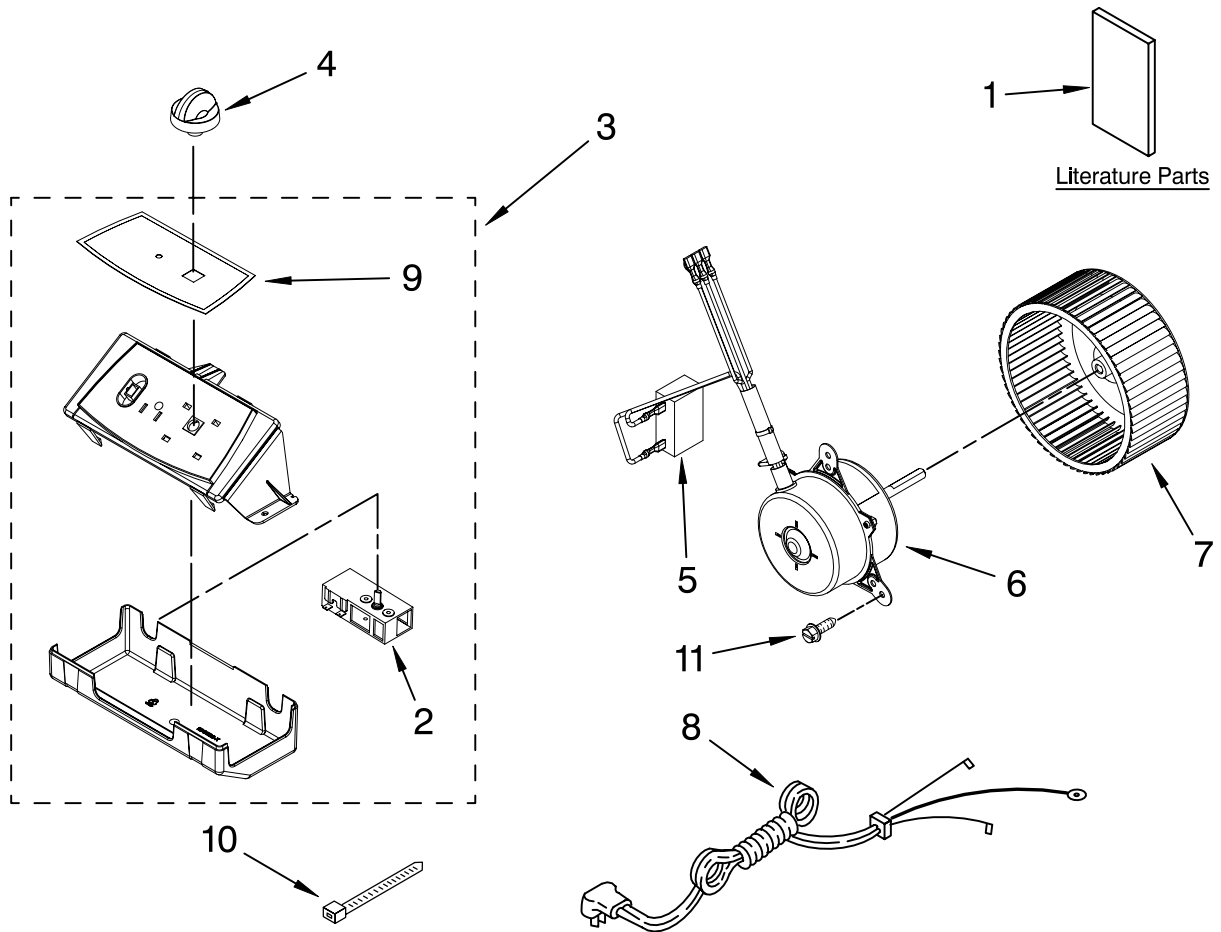

----- Manual continues below -----

AIR FLOW AND CONTROL PARTS

DEHUMIDIFIER

For Model: AD25BSS0

Illus. No.	Part No.	DESCRIPTION
1	1188573 1188421	Literature Parts Wiring Diagram Use & Care Guide
2	1168670	Humidistat, Control
3	1188454	Assembly, Control Panel
4	1187163	Knob
5	1188475	Capacitor, Fan
6	1188409	Motor, Fan
7	1188416	Wheel, Blower
8	1188470	Cord, Appliance
9	1188455	Overlay
10	857547	Tie, Cable
11	489470	Screw

FOR ORDERING INFORMATION REFER TO PARTS PRICE LIST

UNIT PARTS

For Model: AD25BSS0

FOR ORDERING INFORMATION REFER TO PARTS PRICE LIST

UNIT PARTS

For Model: AD25BSS0

Illus. No.	Part No.	DESCRIPTION
1	1188520	Tube, Restrictor
2	1162526	Strainer
3	1185795	Spring, Overload
4	1188480	Condenser
5	8031222	Bend, Return
6	1188185	Overload, Protector
7	1186030	Nut, Terminal Cover
8	1185792	Cover, Terminal
9	1185794	Washer, Nut
10	1188439	Evaporator
11	9740848	Screw
12	1185793	Gasket, Terminal Cover
13	W10001320	Screw, Compressor
14	1188477	Capacitor
15	1188467	Wire Harness, Compressor (2 Wire)
16	1188468	Wire Harness, Compressor (3 Wire)
17	1188564	Grommet, Compressor
18	1188558	Base
19	1188554	Compressor, (Complete Assembly)
20	1182480	Putty, Sound Damping
21	1188814	Switch, Bucket Fill/Check
22	1188559	Support, Lower
23	1188561	Support, Upper
24	1188415	Caster

REFRIGERANT CHARGE

4.70 oz.
R-22

FOR ORDERING INFORMATION REFER TO PARTS PRICE LIST

CABINET PARTS

For Model: AD25BSS0

Illus. No.	Part No.	DESCRIPTION
1	1188395	Cabinet, Front
2	1188396	Cabinet, Rear
3	1188341	Float
4	1188527	Bucket Assembly (Includes Item 6)
5	9742177	Screw

**Following Parts Not Illustrated
and Optional Parts Not Included**

- 484310 Epoxy, Tube
(Aluminum Repair)
- 505168 Tape, No Drip
Valve, Access
- 978025 1/4" Tube O.D.
- 978026 5/16" Tube O.D.
- 978027 3/8" Tube O.D.
- 978028 1/2" Tube O.D.
- 978029 5/8" Tube O.D.
- 978030 3/4" Tube O.D.
- 978865Bulk Seal, Ring
Access Valve
(20 Pack)