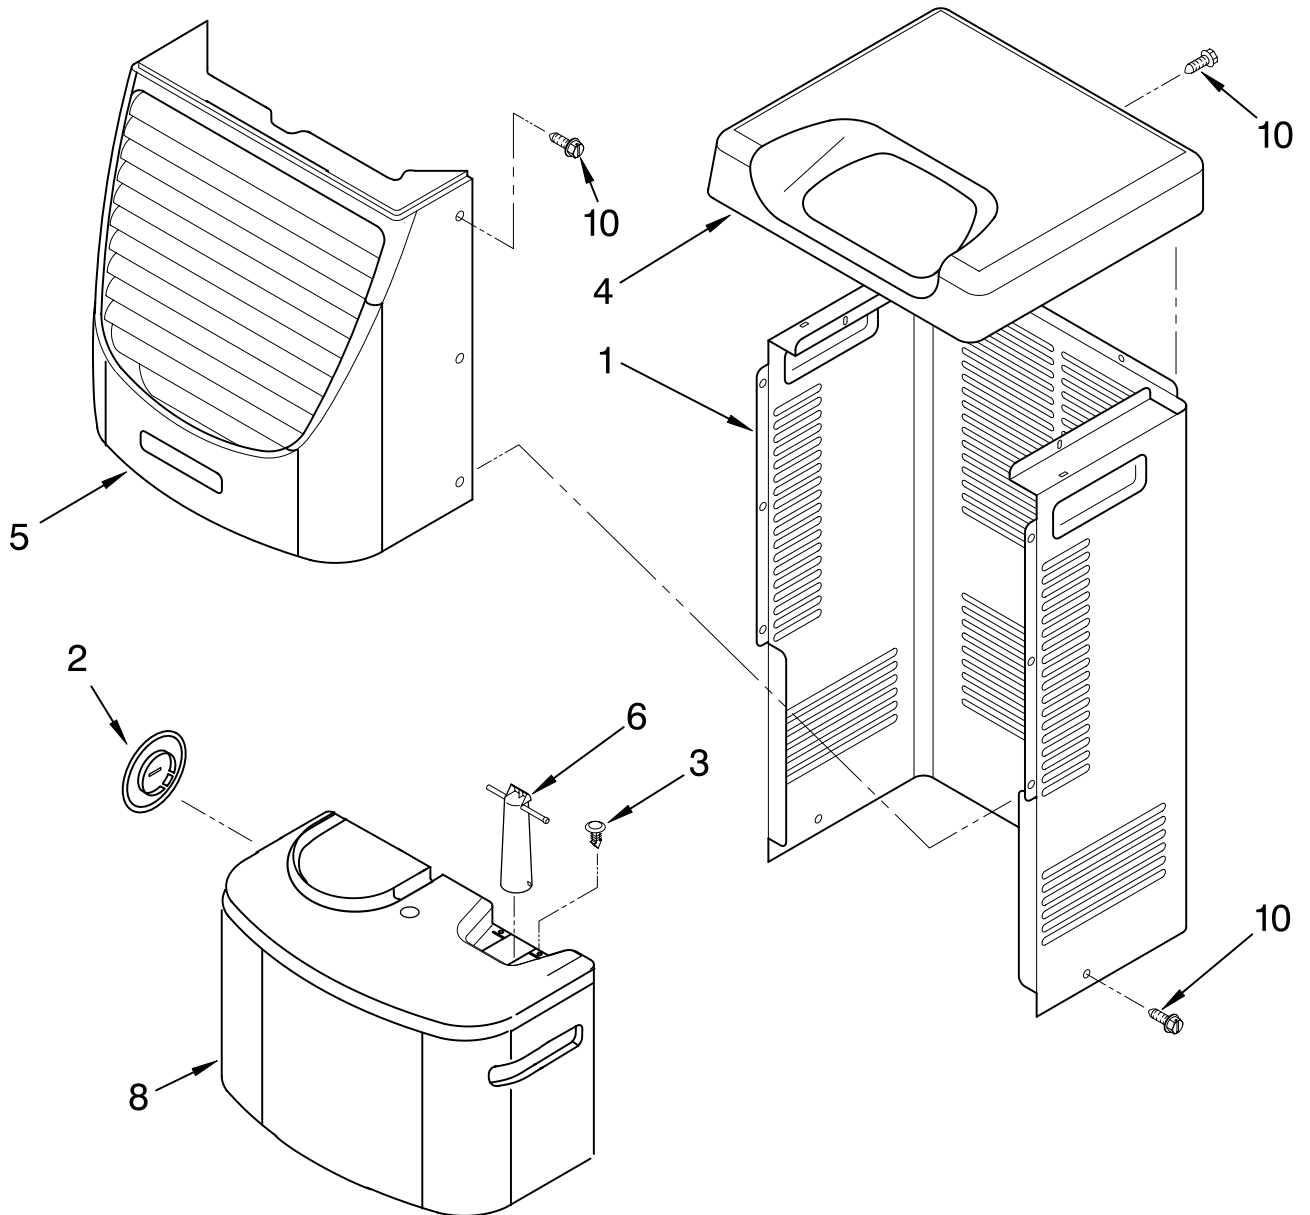

----- Manual continues below -----

AIR FLOW AND CONTROL PARTS

DEHUMIDIFIER

For Model: AD50DBK0

Illus. No.	Part No.	DESCRIPTION
1	LIT1183938 LIT1182965	LITERATURE PARTS Wiring Diagram Use & Care Guide
2	1183422	Humidistat, Control
3	1168770	Assembly, Control Panel
4	1168687	Knob
5	488480	Screw, Sm #8 x 1/2
6	1183427	Bracket, Motor
7	1168758 1168759	Panel, Air System Left Side Right Side
8	1168843	Escutcheon
9	1168781	Barrier, Bucket Fill Switch
10	1183426	Motor, Fan
11	1168661	Blade, Fan
12	1168681	Cover, Air System
13	1168699	Switch, Bucket Fill/Check
14	1159222	Screw, 8-18 x .295
15	1168703	Cord, Appliance
16	1168666	Plate, Orifice
17	488130	Nut
22	1180504	Relief, Strain
23	1168735	Support, Air System
25	857547	Tie, Cable
26	1168752	Brace, Support
27	1157158	Screw, 8-18 X 3/8
28	1180634	Edge Guard

UNIT PARTS

For Model: AD50DBK0

Illus. No.	Part No.	DESCRIPTION
2	1168734	Tube, Restrictor (Length 30.00")
3	1162526	Strainer
4	708532	Bend, Return Evaporator (9)
6	8031223	Bend, Return Condenser (2)
7	1184770	Condenser
8	8031222	Bend, Return (15)
9	1168777	Deicer, Bimetal

Illus. No.	Part No.	DESCRIPTION
22	1164241	Caster (4)
25	1182780	Compressor, (Complete Assembly)
26	1168761	Pan, Drain
29	1184625	Insulation (Restrictor Tube)

REFRIGERANT CHARGE

12.0 oz.

**Production Compressor Requires Production Electrical Components.
 Service Compressor Requires Service Electrical Components.
 For Further Information, Refer to Filmcard 19.1.**

CABINET PARTS

For Model: AD50DBK0

Illus. No.	Part No.	DESCRIPTION
1	1168667	Cabinet
2	1172098	Cover, Hose Connection
3	1168762	Clip, Float
4	1168652	Cover, Top
5	1182600	Cover, Front
6	1172075	Float
8	1182080	Bucket, Condensate
10	1168744	Screw