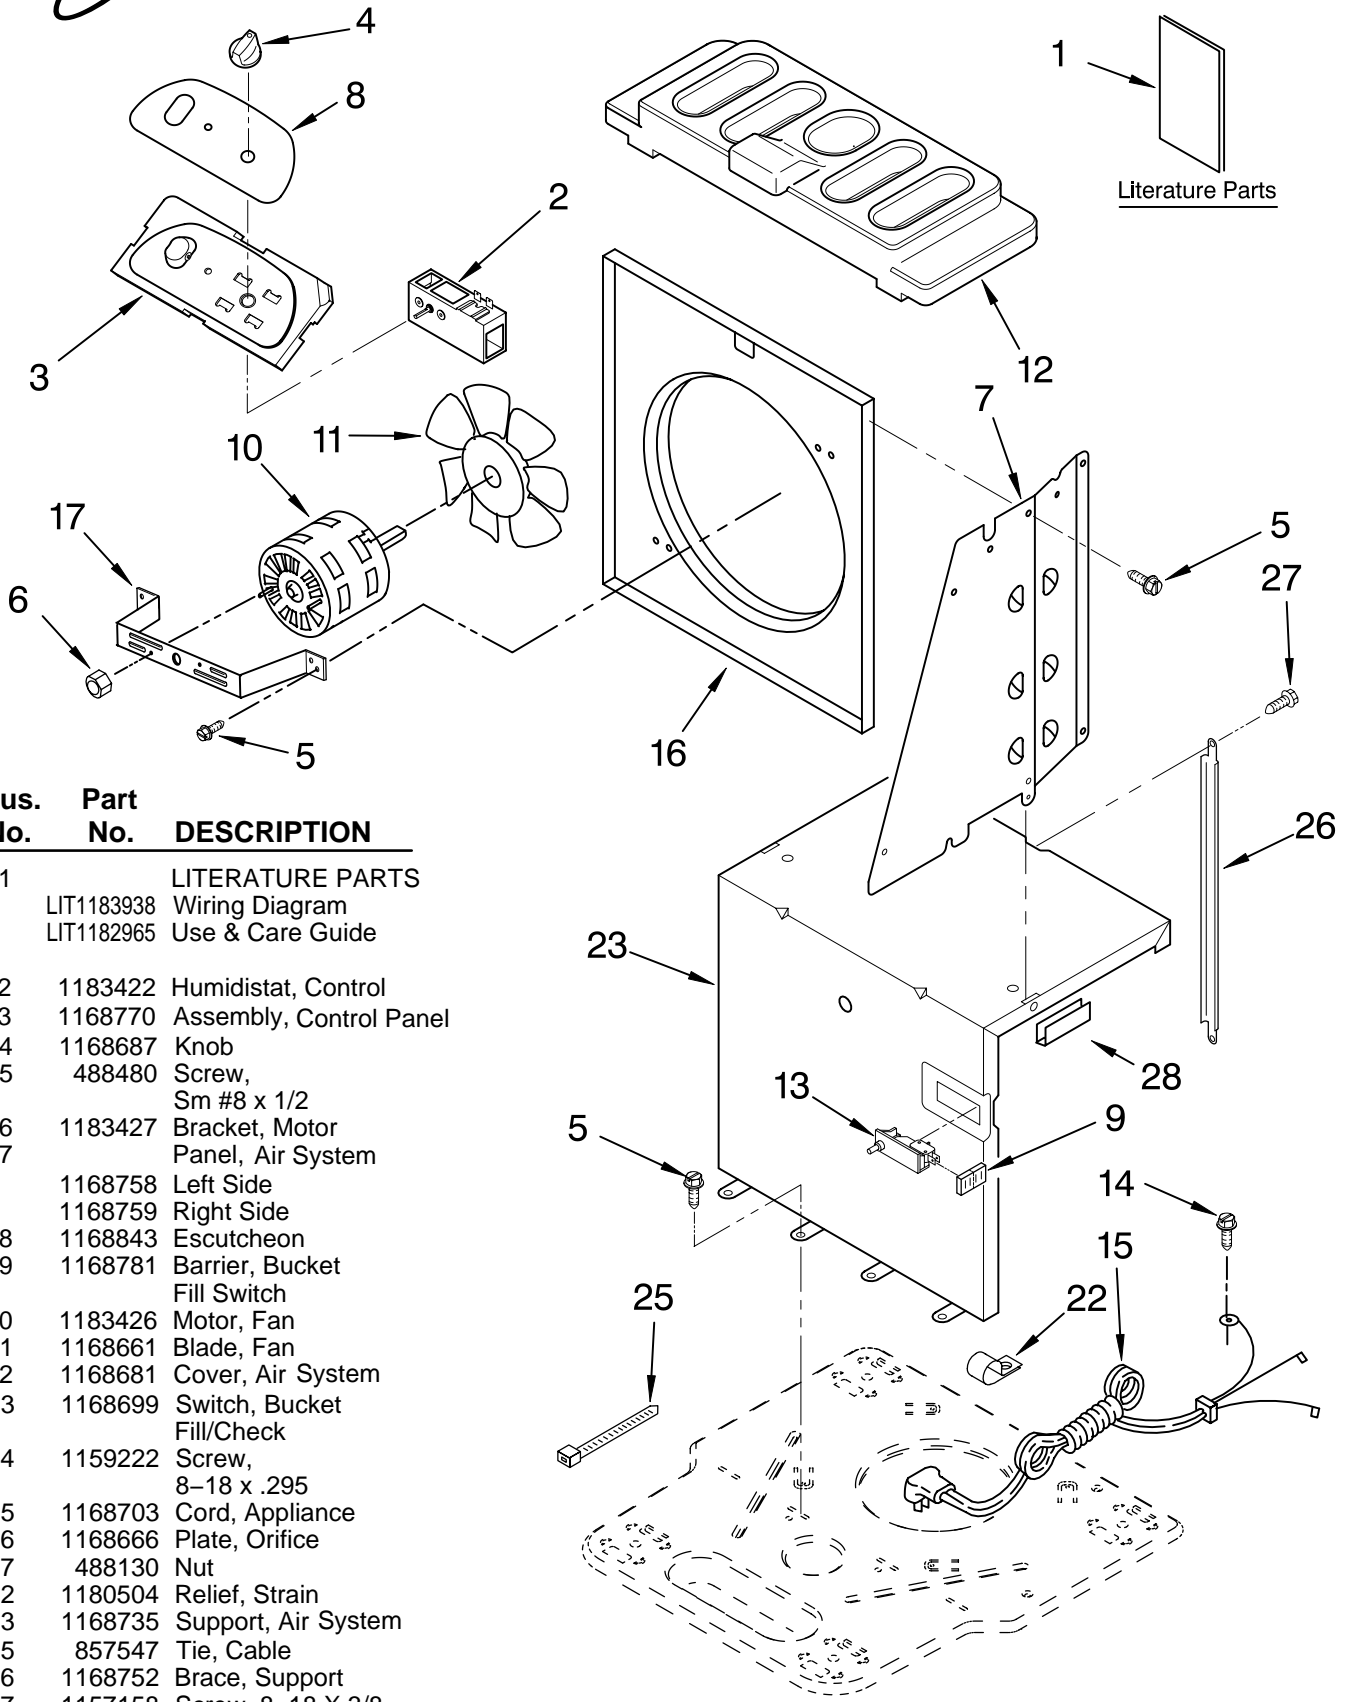

----- Manual continues below -----

AIR FLOW AND CONTROL PARTS

DEHUMIDIFIER

For Model: AD50DBK0

Illus. No.	Part No.	DESCRIPTION
1	LIT1183938 LIT1182965	LITERATURE PARTS Wiring Diagram Use & Care Guide
2	1183422	Humidistat, Control
3	1168770	Assembly, Control Panel
4	1168687	Knob
5	488480	Screw, Sm #8 x 1/2
6	1183427	Bracket, Motor
7	1168758 1168759	Panel, Air System Left Side Right Side
8	1168843	Escutcheon
9	1168781	Barrier, Bucket Fill Switch
10	1183426	Motor, Fan
11	1168661	Blade, Fan
12	1168681	Cover, Air System
13	1168699	Switch, Bucket Fill/Check
14	1159222	Screw, 8-18 x .295
15	1168703	Cord, Appliance
16	1168666	Plate, Orifice
17	488130	Nut
22	1180504	Relief, Strain
23	1168735	Support, Air System
25	857547	Tie, Cable
26	1168752	Brace, Support
27	1157158	Screw, 8-18 X 3/8
28	1180634	Edge Guard

UNIT PARTS

For Model: AD50DBK0

Illus. No.	Part No.	DESCRIPTION
2	1168734	Tube, Restrictor (Length 30.00")
3	1162526	Strainer
4	708532	Bend, Return Evaporator (9)
6	8031223	Bend, Return Condenser (2)
7	1184770	Condenser
8	8031222	Bend, Return (15)
9	1168777	Deicer, Bimetal

Illus. No.	Part No.	DESCRIPTION
10	1184495	Overload, Protector
11	950058	Relay, Start
12	1182781	Cover, Terminal
13	1184415	Bracket, Overload
14	1185204	Evaporator
15	488480	Screw, 8 x 1/2 (4)
16	680975	Washer
17	24364001	Clip, Compressor
19	1168701	Harness, Wire
20	1168722	Grommet (4)
21	1168654	Base

CABINET PARTS

For Model: AD50DBK0

Illus. No.	Part No.	DESCRIPTION
1	1168667	Cabinet
2	1172098	Cover, Hose Connection
3	1168762	Clip, Float
4	1168652	Cover, Top
5	1182600	Cover, Front
6	1172075	Float
8	1182080	Bucket, Condensate
10	1168744	Screw