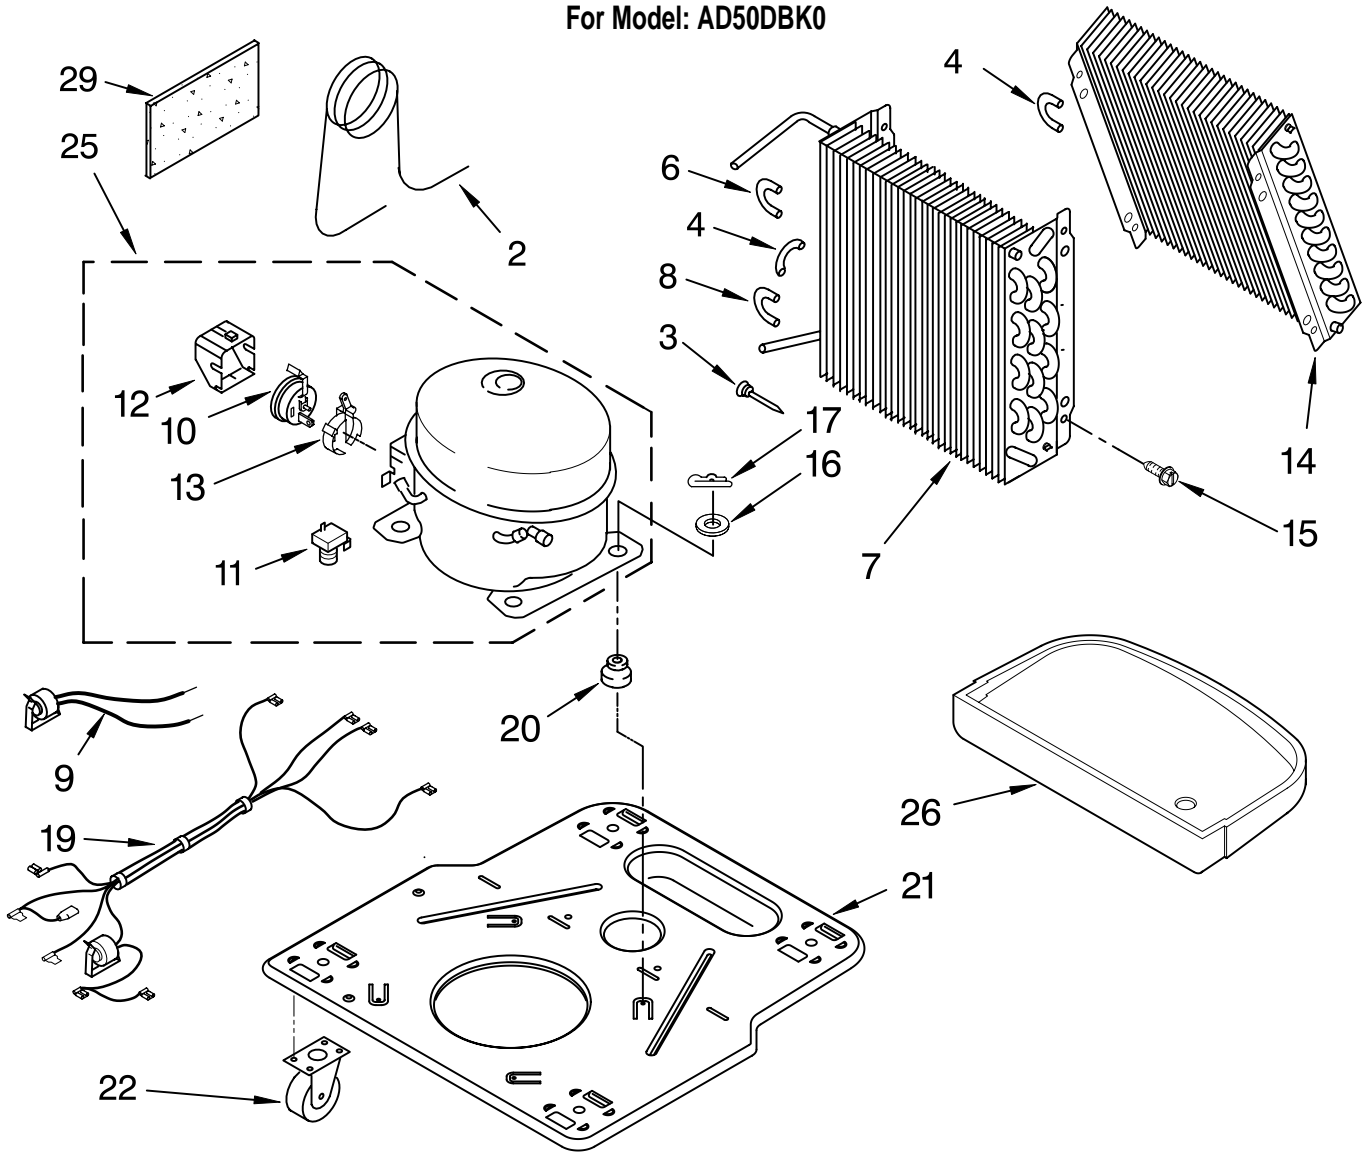

----- Manual continues below -----

AIR FLOW AND CONTROL PARTS

DEHUMIDIFIER

For Model: AD50DBK0

Illus. No.	Part No.	DESCRIPTION
1	LIT1183938 LIT1182965	LITERATURE PARTS Wiring Diagram Use & Care Guide
2	1183422	Humidistat, Control
3	1168770	Assembly, Control Panel
4	1168687	Knob
5	488480	Screw, Sm #8 x 1/2
6	1183427	Bracket, Motor
7	1168758 1168759	Panel, Air System Left Side Right Side
8	1168843	Escutcheon
9	1168781	Barrier, Bucket Fill Switch
10	1183426	Motor, Fan
11	1168661	Blade, Fan
12	1168681	Cover, Air System
13	1168699	Switch, Bucket Fill/Check
14	1159222	Screw, 8-18 x .295
15	1168703	Cord, Appliance
16	1168666	Plate, Orifice
17	488130	Nut
22	1180504	Relief, Strain
23	1168735	Support, Air System
25	857547	Tie, Cable
26	1168752	Brace, Support
27	1157158	Screw, 8-18 X 3/8
28	1180634	Edge Guard

UNIT PARTS

For Model: AD50DBK0

Illus. No.	Part No.	DESCRIPTION
2	1168734	Tube, Restrictor (Length 30.00")
3	1162526	Strainer
4	708532	Bend, Return Evaporator (9)
6	8031223	Bend, Return Condenser (2)
7	1184770	Condenser
8	8031222	Bend, Return (15)
9	1168777	Deicer, Bimetal

CABINET PARTS

For Model: AD50DBK0

Illus. No.	Part No.	DESCRIPTION
1	1168667	Cabinet
2	1172098	Cover, Hose Connection
3	1168762	Clip, Float
4	1168652	Cover, Top
5	1182600	Cover, Front
6	1172075	Float
8	1182080	Bucket, Condensate
10	1168744	Screw

Illus. No.	Part No.	DESCRIPTION
	978027	3/8" Tube O.D.
	978028	1/2" Tube O.D.
	978029	5/8" Tube O.D.
	978030	3/4" Tube O.D.
	978865	Seal, Ring Access Valve (20 Pack)