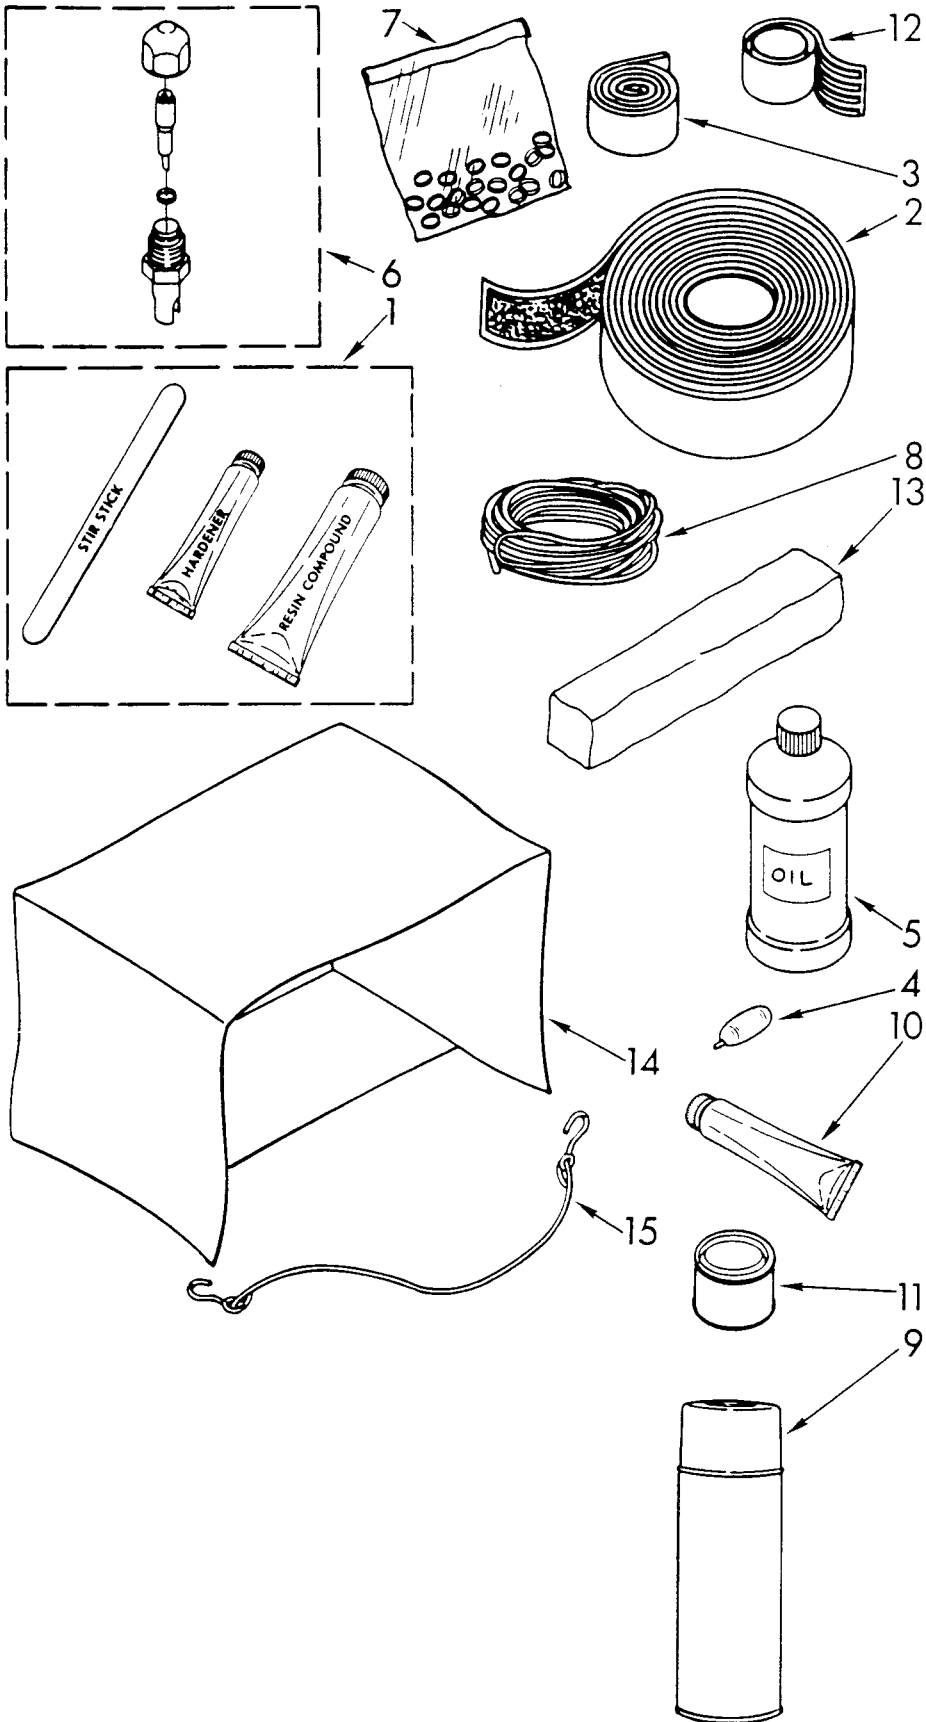

OPTIONAL PARTS (NOT INCLUDED)

For Model: AR1200XW0

FOR ORDERING INFORMATION REFER TO PARTS PRICE LIST