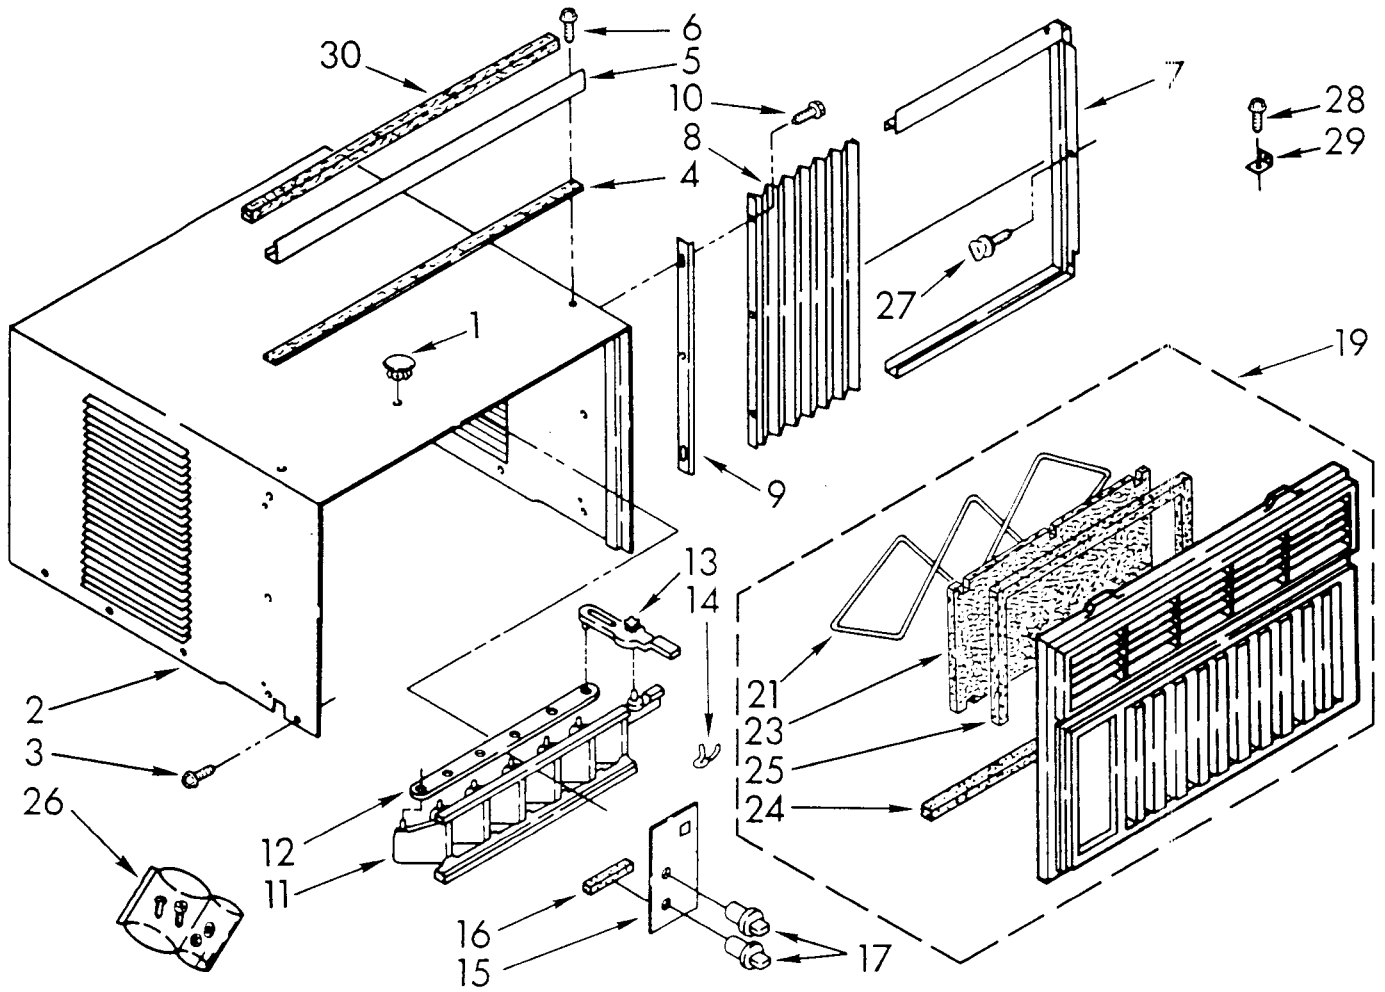

CABINET PARTS

For Model: AR1200XW0

FOR ORDERING INFORMATION REFER TO PARTS PRICE LIST

4316245

6

864-G-11