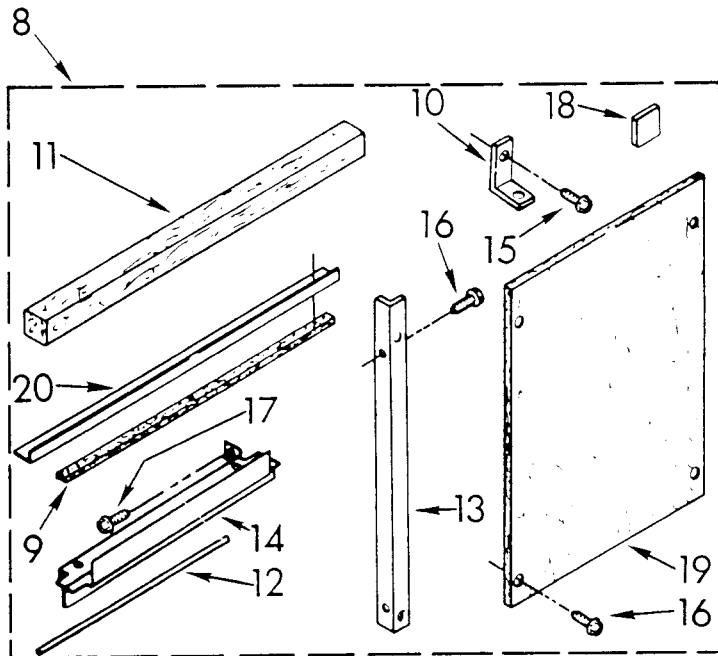

ACCESSORY KIT PARTS

For Model: AR1200XW0

The Accessory Installation Kits illustrated below may or may not be included with your Air Conditioner. They have been made available only as an accessory to help you install the Air Conditioner where special circumstances may require them.

If one of these accessory kits has been installed with your Air Conditioner and repair parts are required at some later date, you may select the correct part number from this listing.

FOR ORDERING INFORMATION REFER TO PARTS PRICE LIST