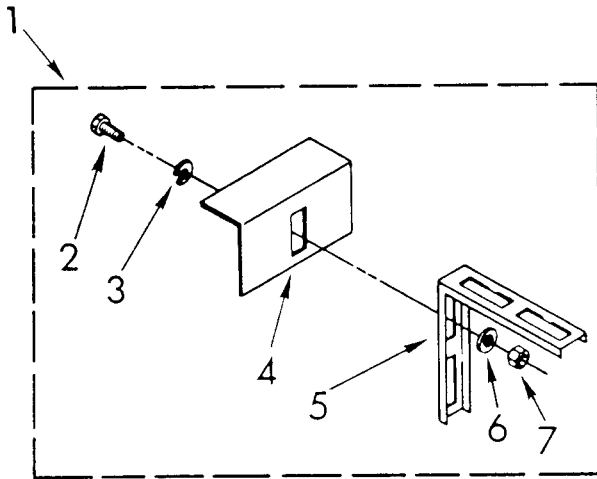

ACCESSORY KIT PARTS

For Model: AR1200XW0

The Accessory Installation Kits illustrated below may or may not be included with your Air Conditioner. They have been made available only as an accessory to help you install the Air Conditioner where special circumstances may require them.

If one of these accessory kits has been installed with your Air Conditioner and repair parts are required at some later date, you may select the correct part number from this listing.

FOR ORDERING INFORMATION REFER TO PARTS PRICE LIST