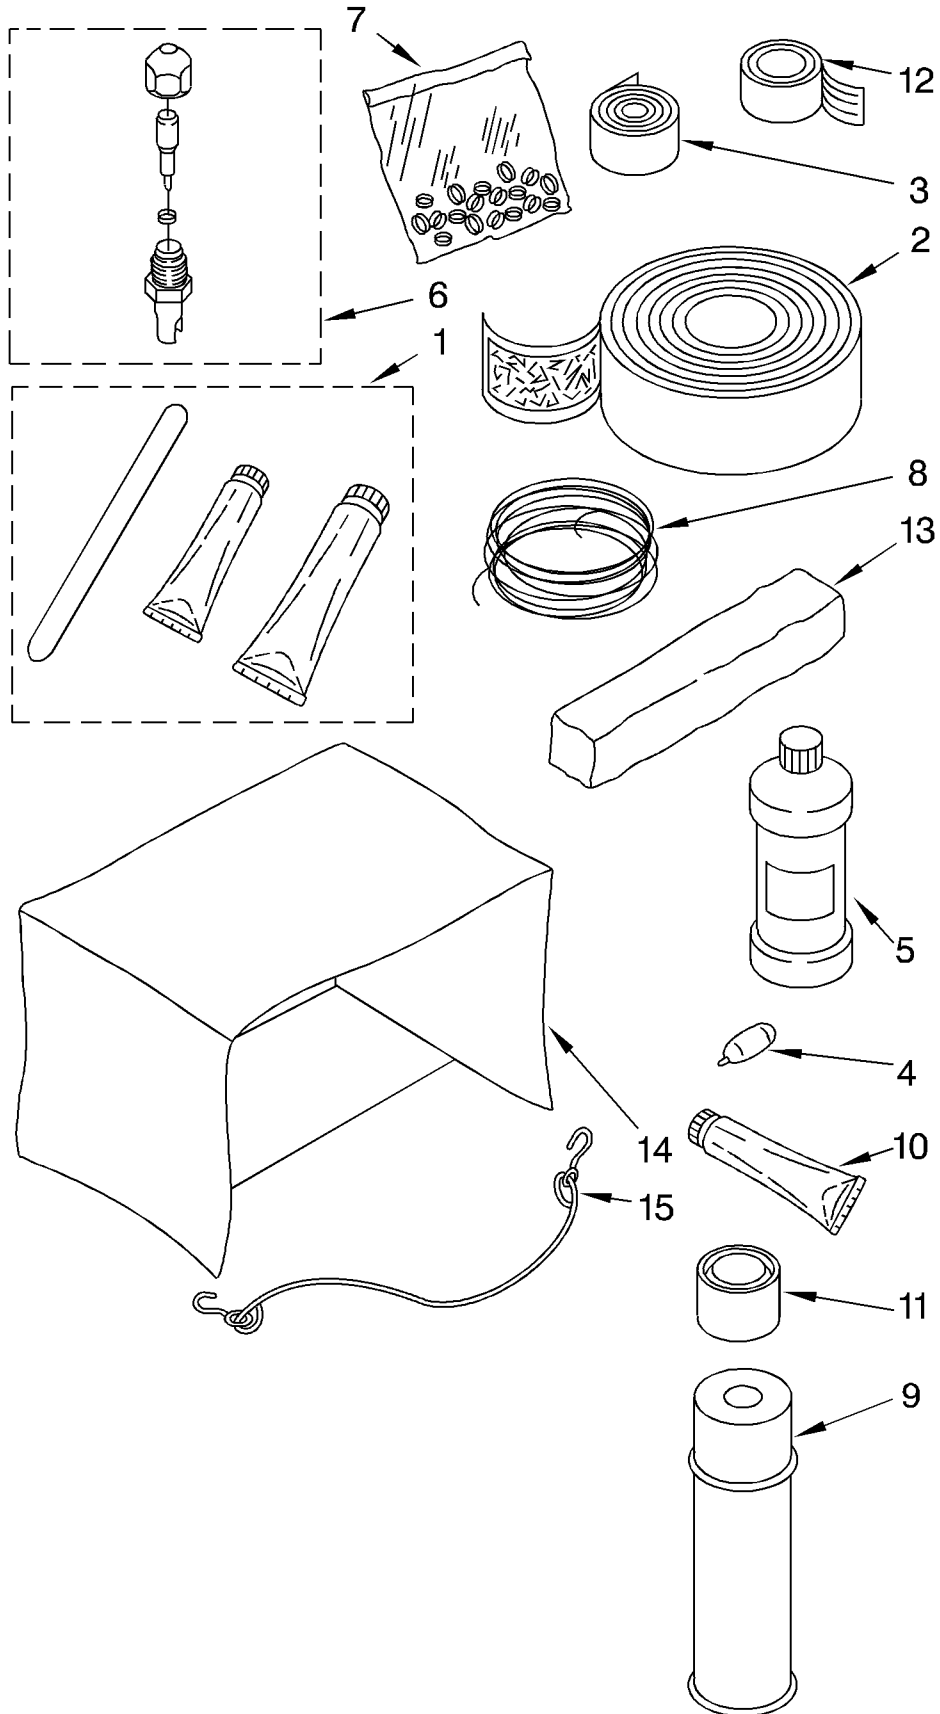

OPTIONAL PARTS (NOT INCLUDED)

For Model: AR1800XA0