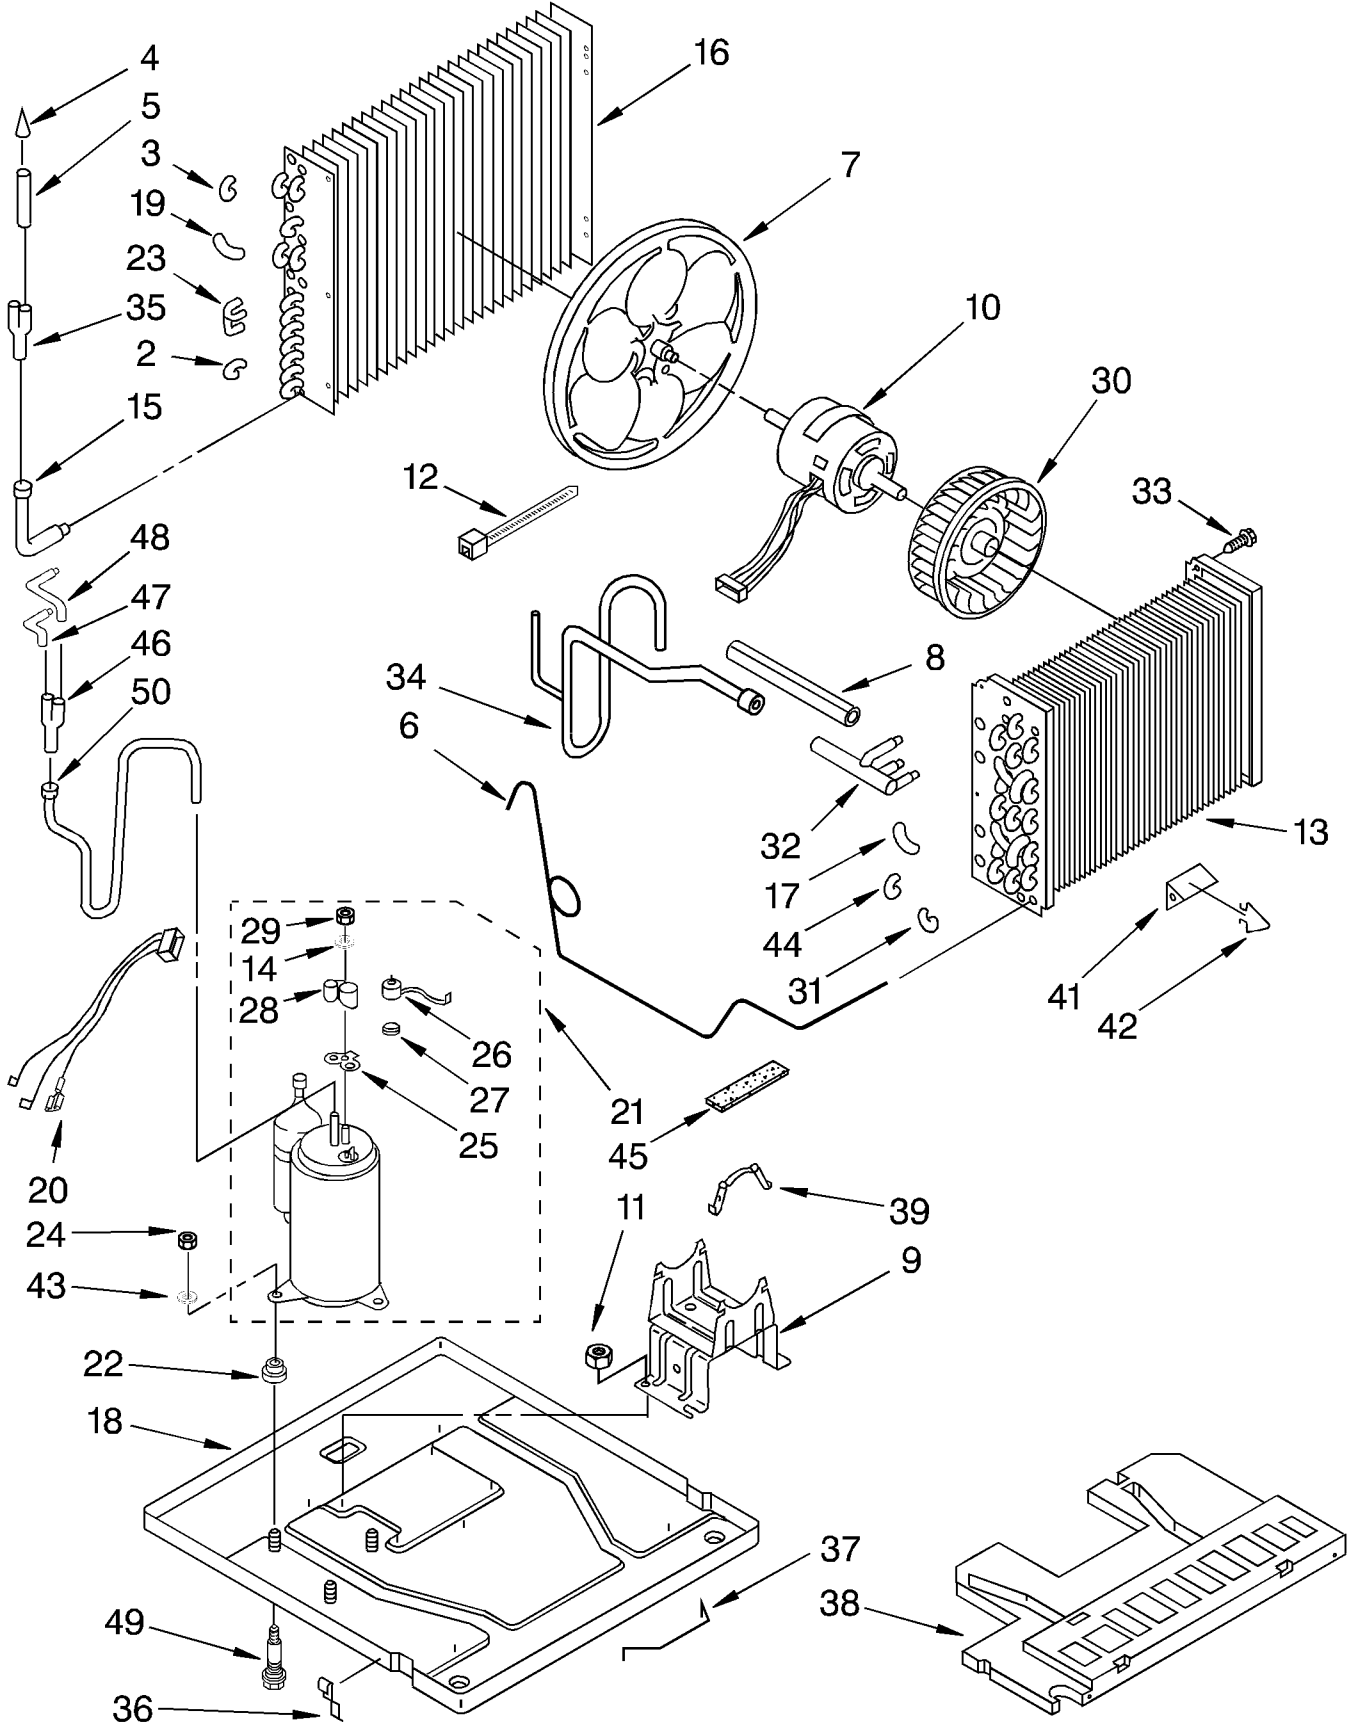

Whirlpool CORPORATION

Benton Harbor, Michigan.

UNIT PARTS

For Model: AR1800XA0

2	708532	Bend, Return Condenser (10)
3	708531	Bend, Return Condenser (4)
4	49599	Strainer, Tube
5	1155598	Tube, Outlet (Includes Illus. 4)
6	1161074	Tube, Restrictor (3)
7	1158665	Blade, Fan (Condenser)
8	1160870	Seal, Suction Tube
9	1160672	Bracket, Fan Motor
10	1164685	Motor, Fan
11	1160408	Nut
12	602851	Tie, Cable
13	1161712	Evaporator
14	950037	Gasket, Nut
15	1158703	Tube, Connect
16	1161080	Condenser
17	854624	Bend, Return (3)
18	1161523	Base
19	1158407	Return Bend (1)
20	1161054	Harness, Wiring (Compressor Service)
21	1155501	Compressor
22	950021	Grommet (3)
23	1158685	Return Bend 3-Way
24	858121	Locknut (3)
25	950035	Gasket, Terminal Cover
26	1155605	Overload
27	950032	Spring, Overload
28	950036	Cover, Terminal
29	950027	Nut, Terminal Cover
30	1158443	Wheel, Blower (Evaporator)
31	855199	Return Bend (10)
32	1163753	Manifold, Suction
33	1157158	Screw #8-3/8
34	1163921	Tube, Suction
35	947364	Tube, Flow Divider
36	471088	Clamp (2)
37	647971	Handle, Base
38	1160656	Pan, Drain
39	1157015	Clip, Motor (2)
41	484238	Anticipator
42	642080	Clip, Anticipator
43	1160880	Washer (3)
44	855644	Bend, Return (3)
45	1163759	Seal, Restrictor Tube
46	1159832	Tube, Flow Divider
47	1161071	Tube, Feeder
48	1160358	Tube, Feeder
49	1158668	Bolt, Compressor
50	1161078	Tube, Discharge