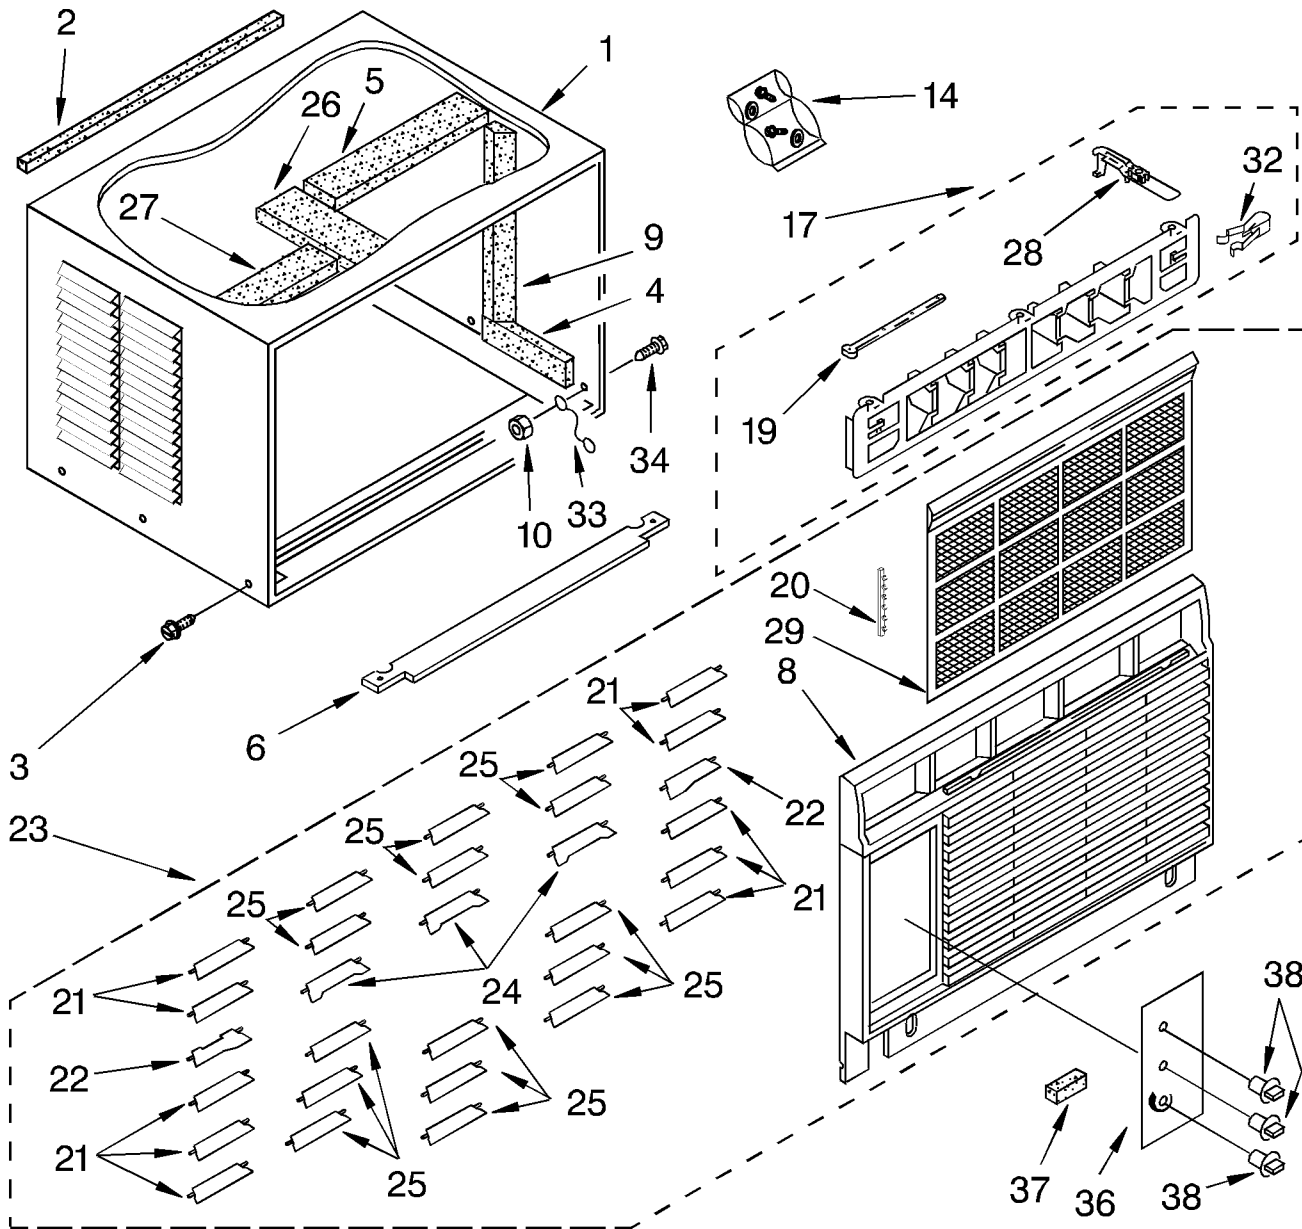

CABINET PARTS

For Model: AR1800XA0