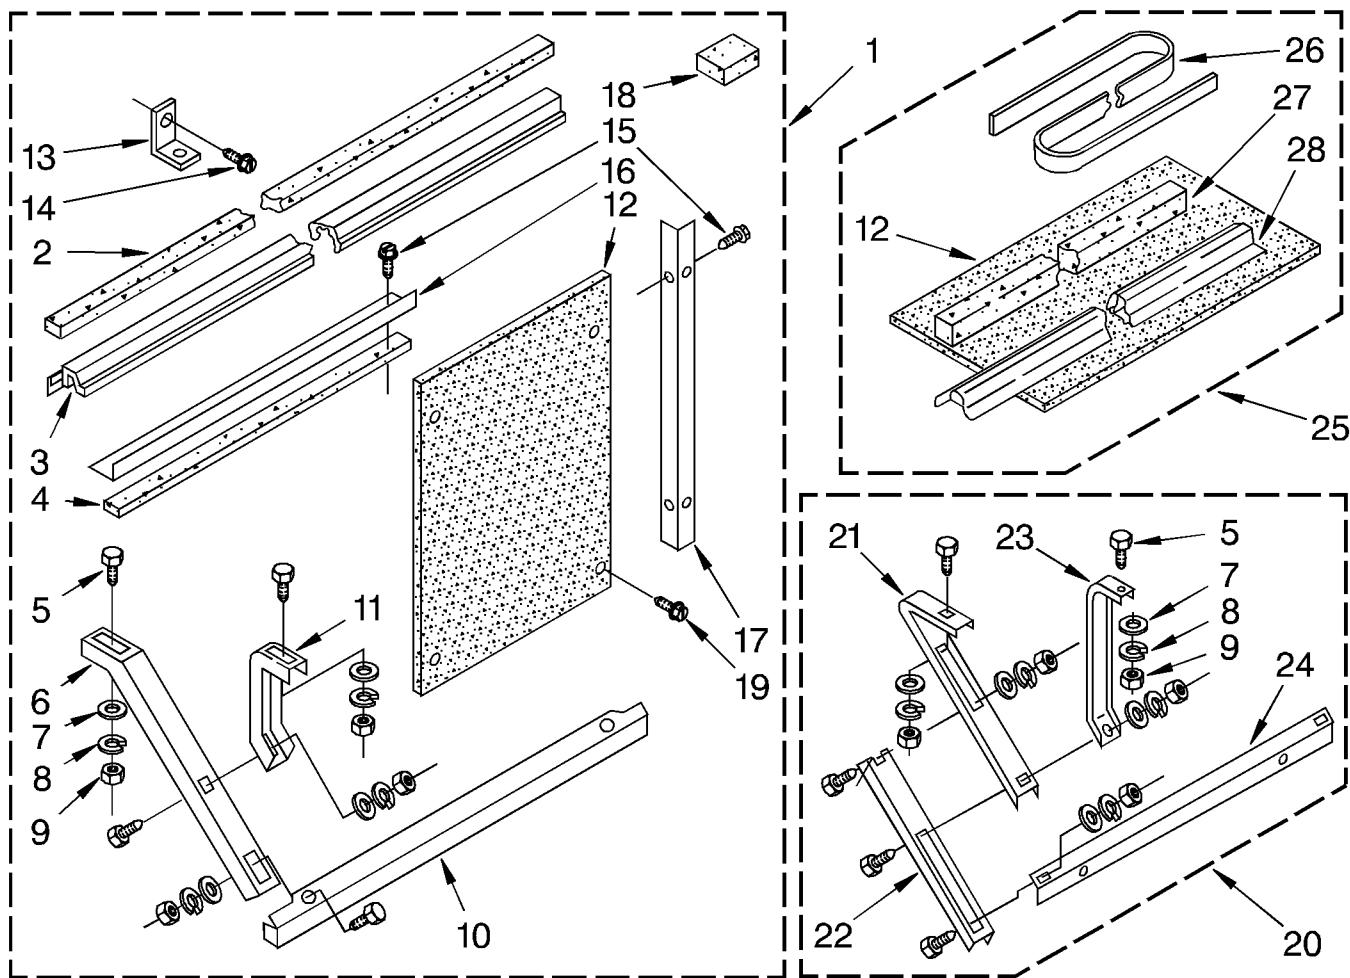

INSTALLATION PARTS

For Model: AR1800XA0

An Installation Kit is included with your air conditioner. If repair parts are required at a later date, you may select the correct part number from this listing.

Other Installation Kits shown below may be ordered where special circumstances require them.