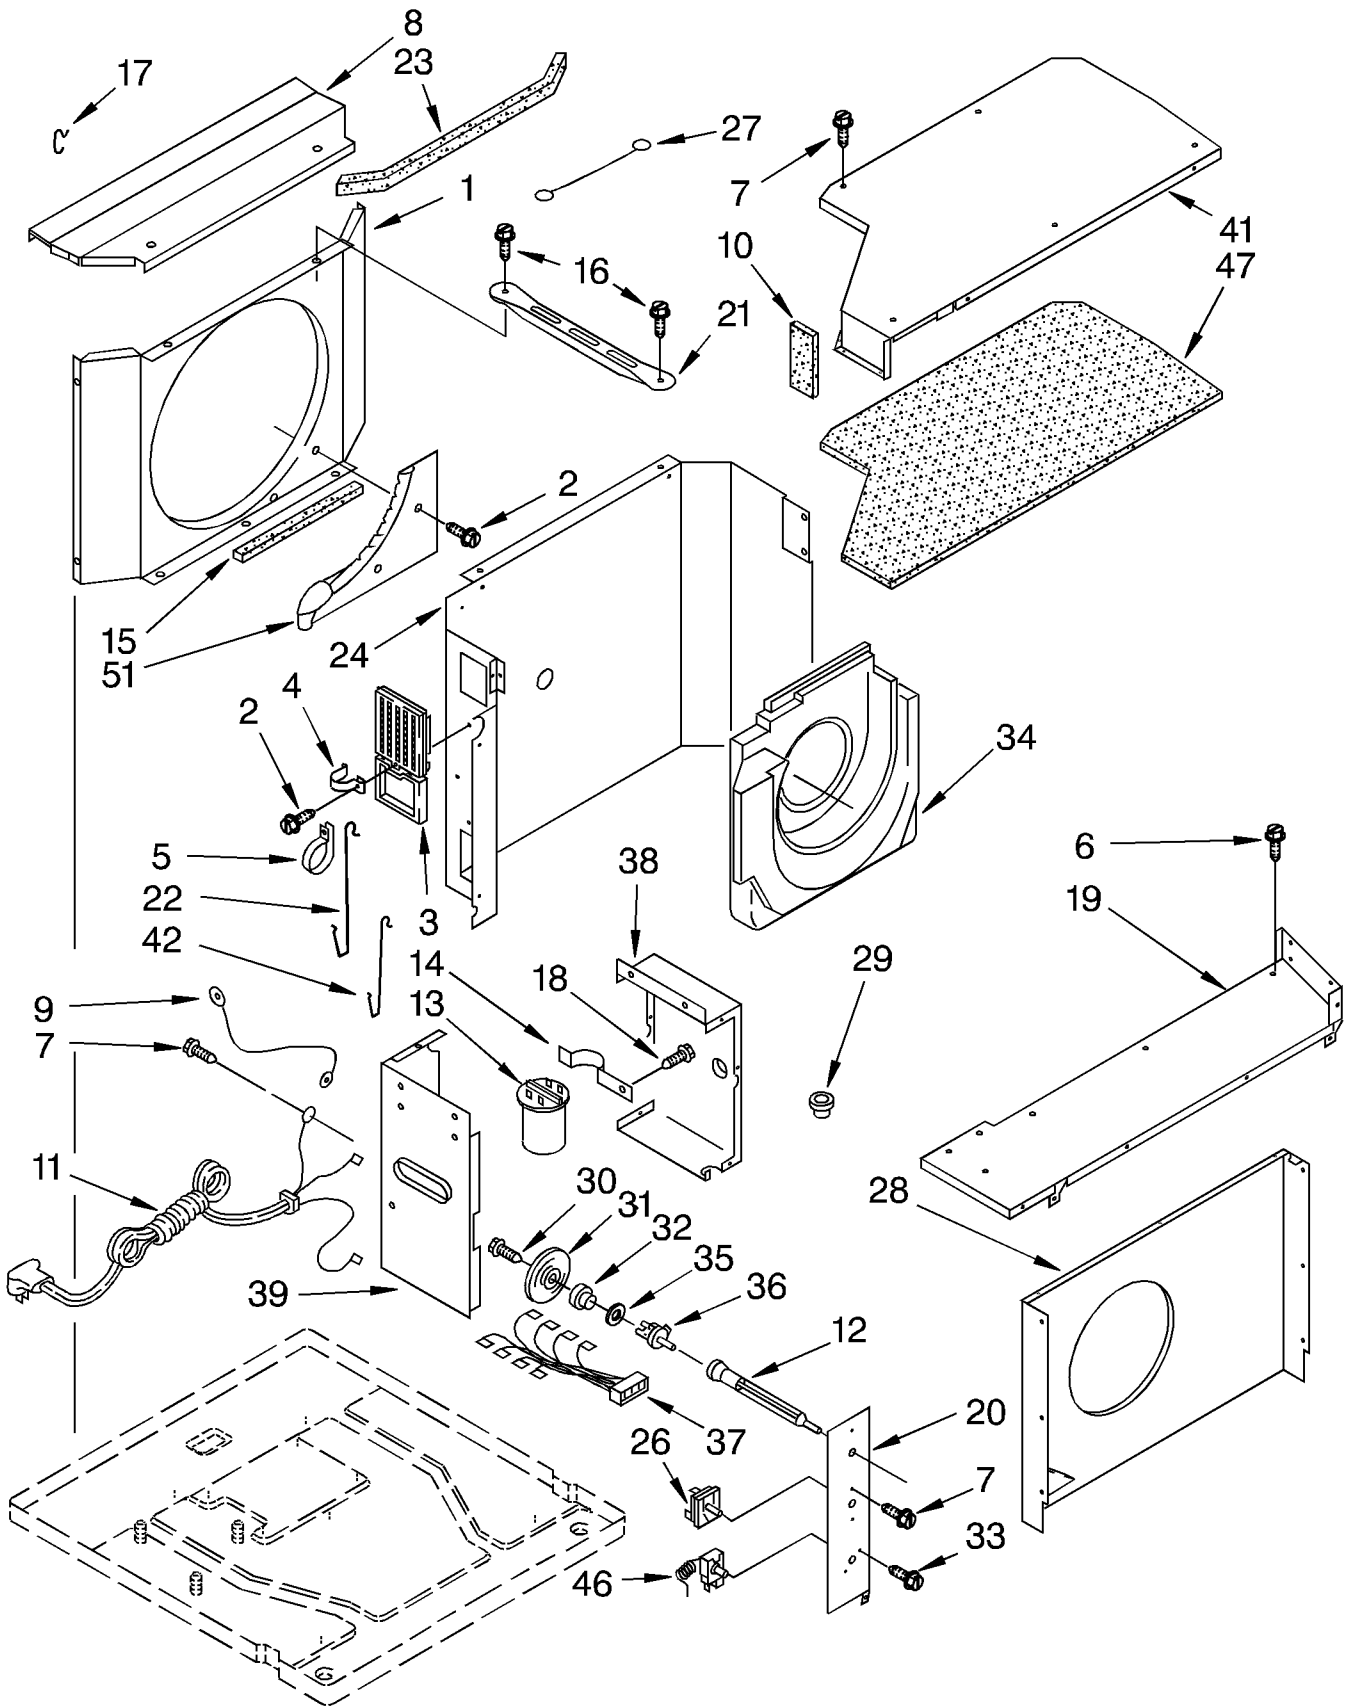

AIRFLOW AND CONTROL PARTS

For Model: AR180XA0

1	1157403	Shroud, Condenser
2	1159222	Screw
3	1160652	Door, Air (2)
4	1160653	Spring, Door (2)
5	1163775	Clamp, Wiring
6	488624	Screw 8 x 3/8
7	1157158	Screw #8-3/8
8	1157407	Top, Condenser
9	856094	Wire, Ground
10	1162616	Seal, Anti-Rub
11	1161710	Cord, Appliance
12	1161504	Control, Shaft
13	1163756	Capacitor
14	1160674	Bracket, Capacitor
15	1163332	Seal, Condensate Cup
16	1157158	Screw, 3/8
17	1164511	Clip, Shroud (2)
18	1163469	Screw 8 x 5/8
19	1160709	Evap. Shroud Top
20	1160676	Panel, Control
21	1160708	Support, Unit (2)
22	1162063	Wire, Control Fresh Air
23	1158732	Seal, Shroud
24	1164483	Dividing Wall
26	1157650	Switch Rotary
27	1156982	Wire, Thermostat To Switch
28	1160666	Shroud Assembly, Evaporator
29	997285	Cup, Condensate Drain
30	489092	Screw 7-18 x 5/8
31	647882	Cam, Exhaust
32	647879	Bushing, Shaft
33	488734	Screw, 6-32 x .175 (2)
34	1160657	Housing, Air
35	1161313	Washer
36	993262	Shaft, Control Exhaust
37	1157536	Harness, Wiring - Control Box
38	1161704	Control Box (R.S.)
39	1160683	Control Box (L.S.)
41	1160710	Cover, Top
42	1161333	Wire, Control Exhaust
46	1160214	Control, Temperature
47	1163758	Insul. Top Cover
51	1160684	Cup, Condensate