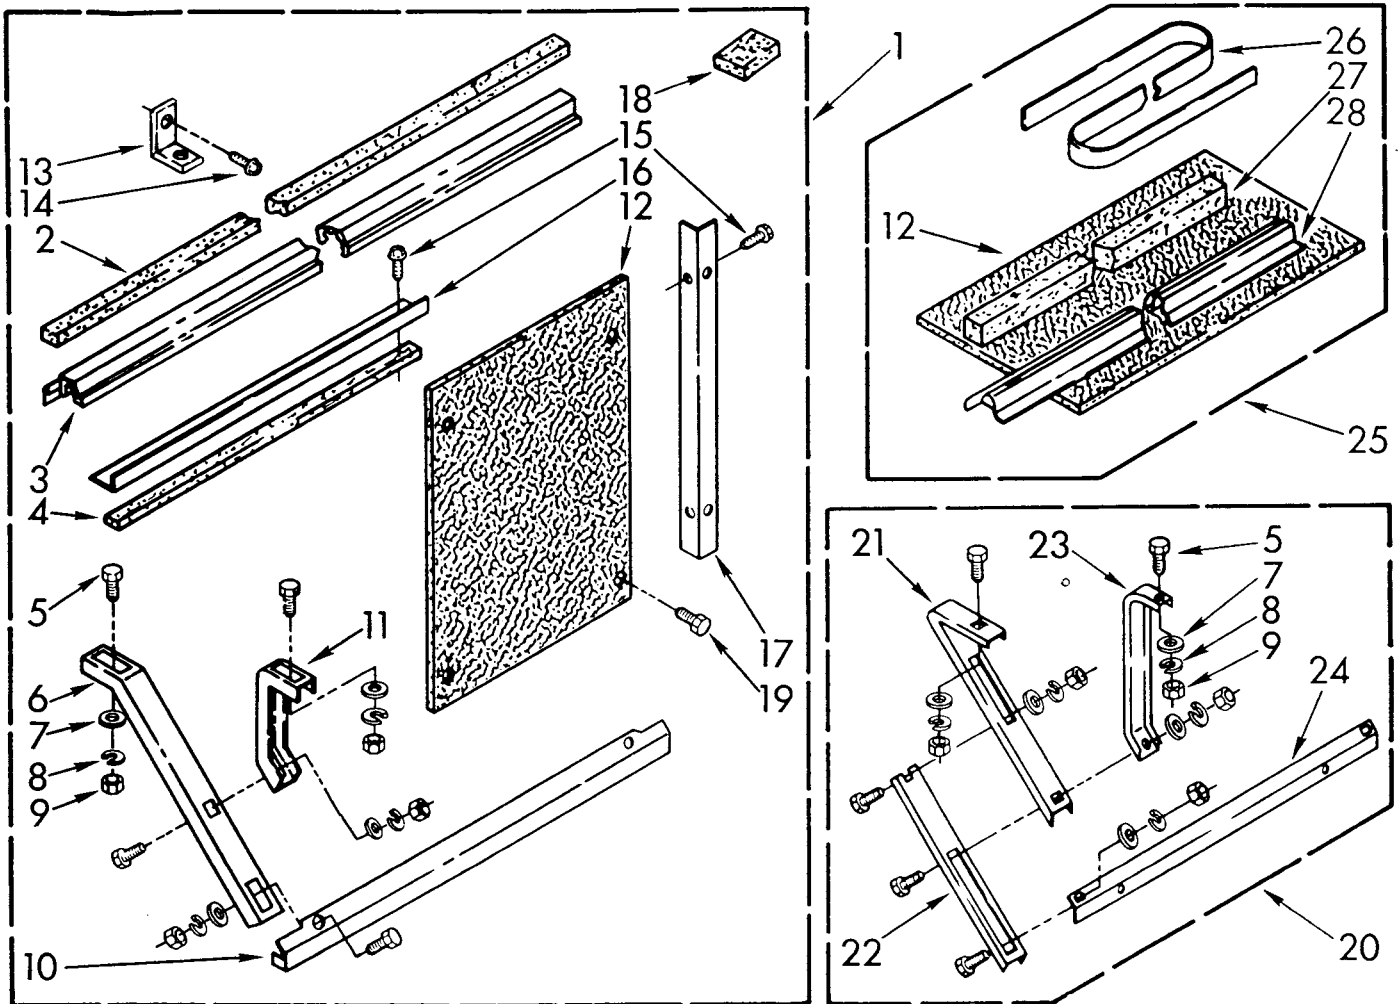

INSTALLATION PARTS

For Model: X18004V0