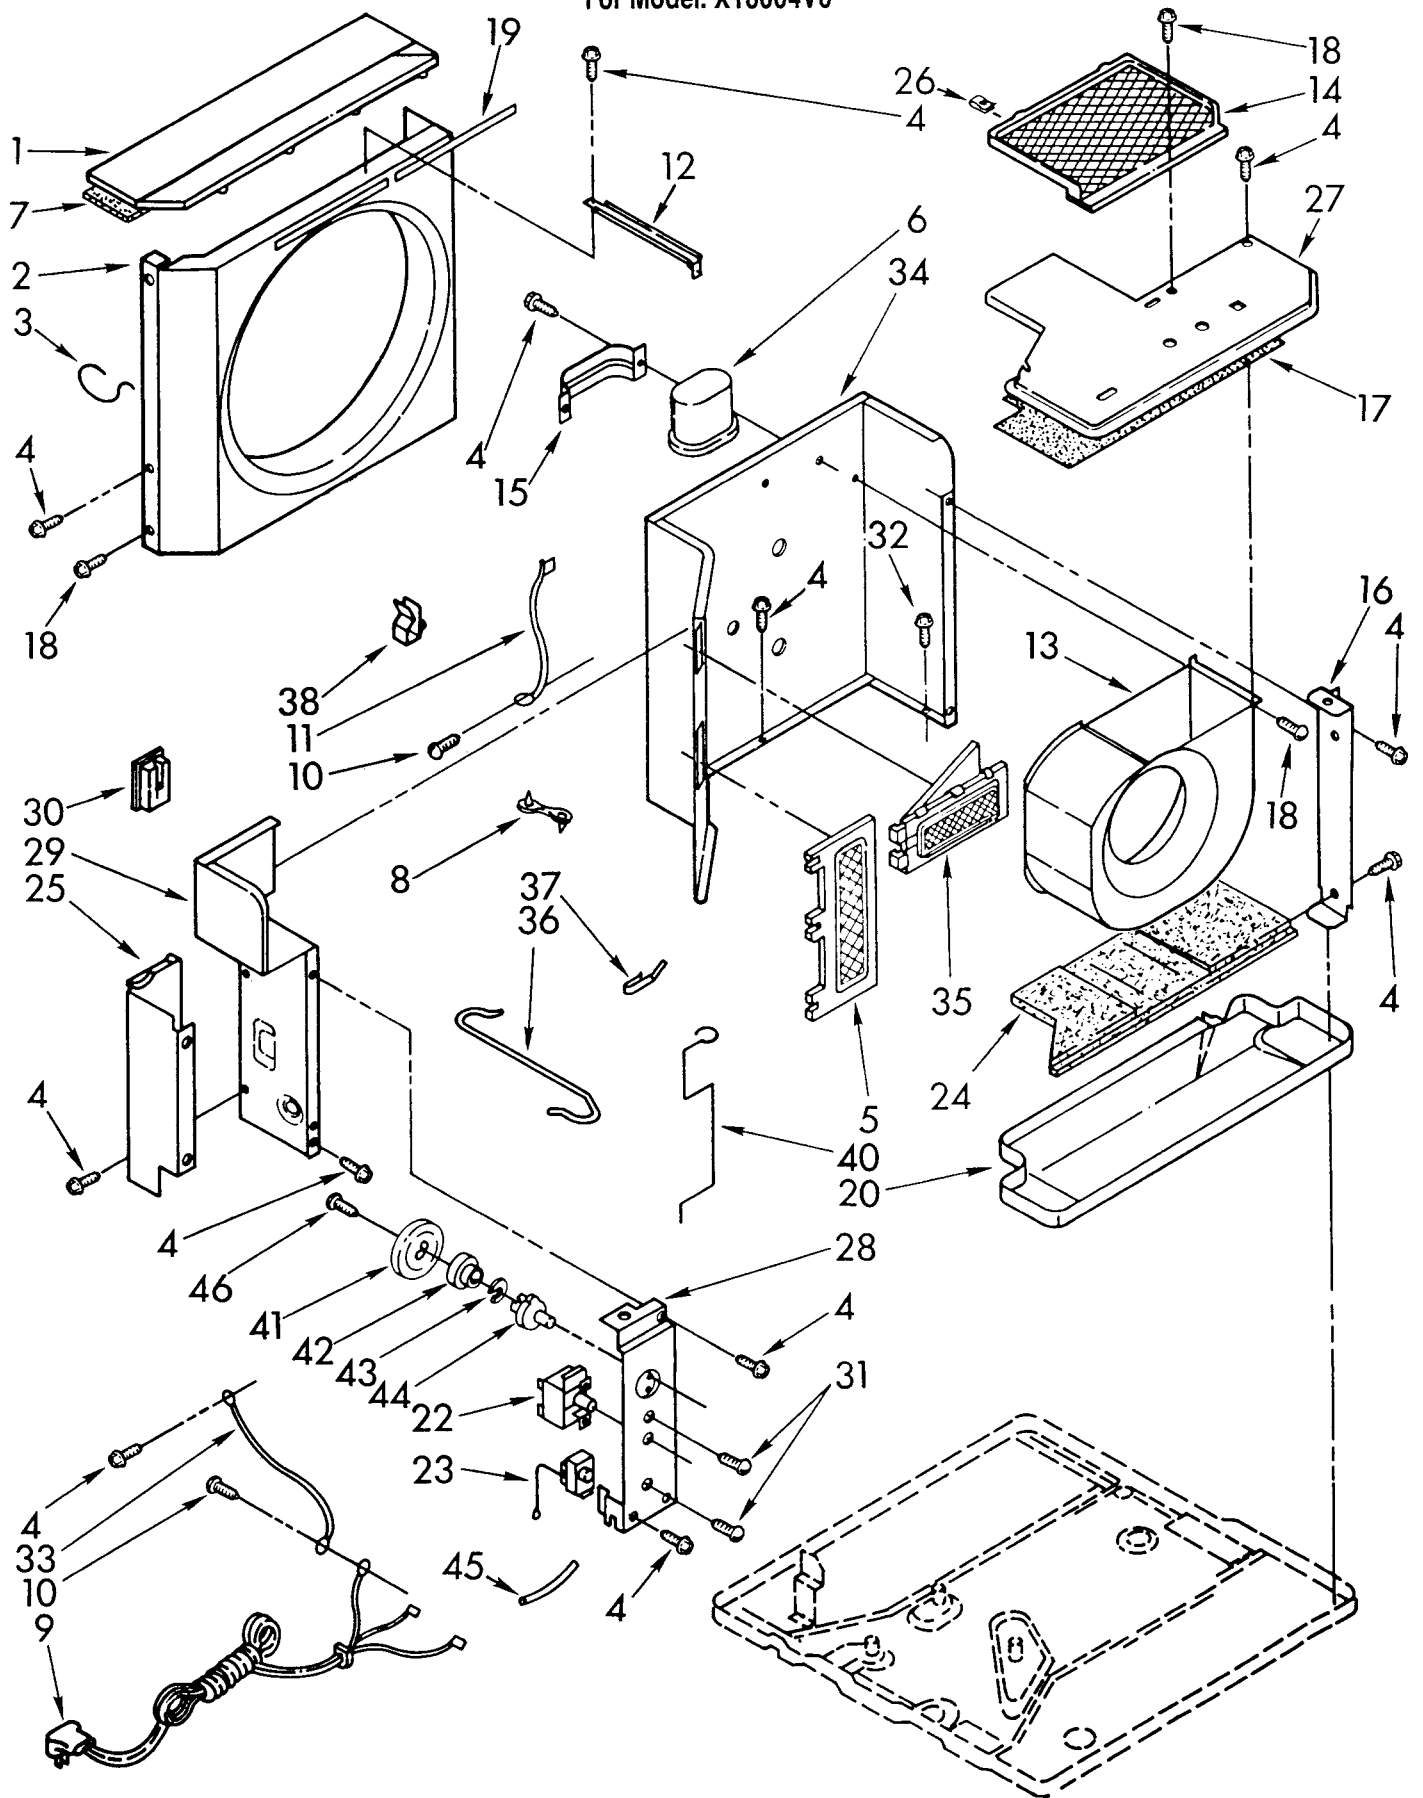

AIR FLOW AND CONTROL PARTS

For Model: X18004V0