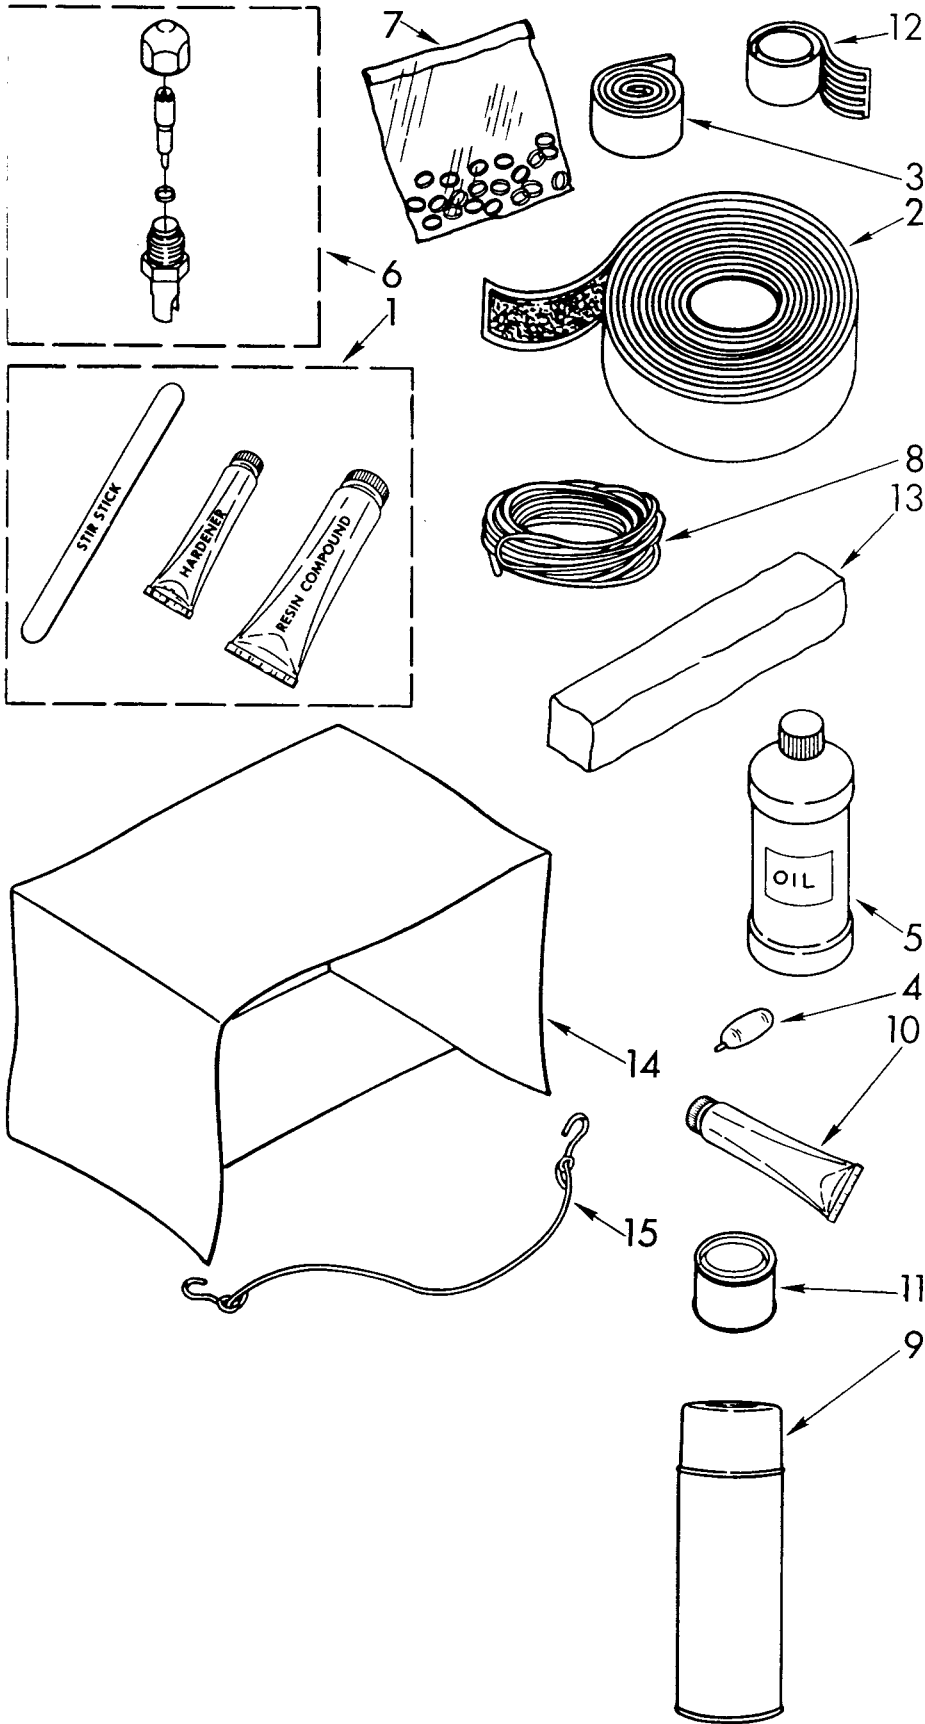

OPTIONAL PARTS (NOT INCLUDED)

For Model: X18004V0