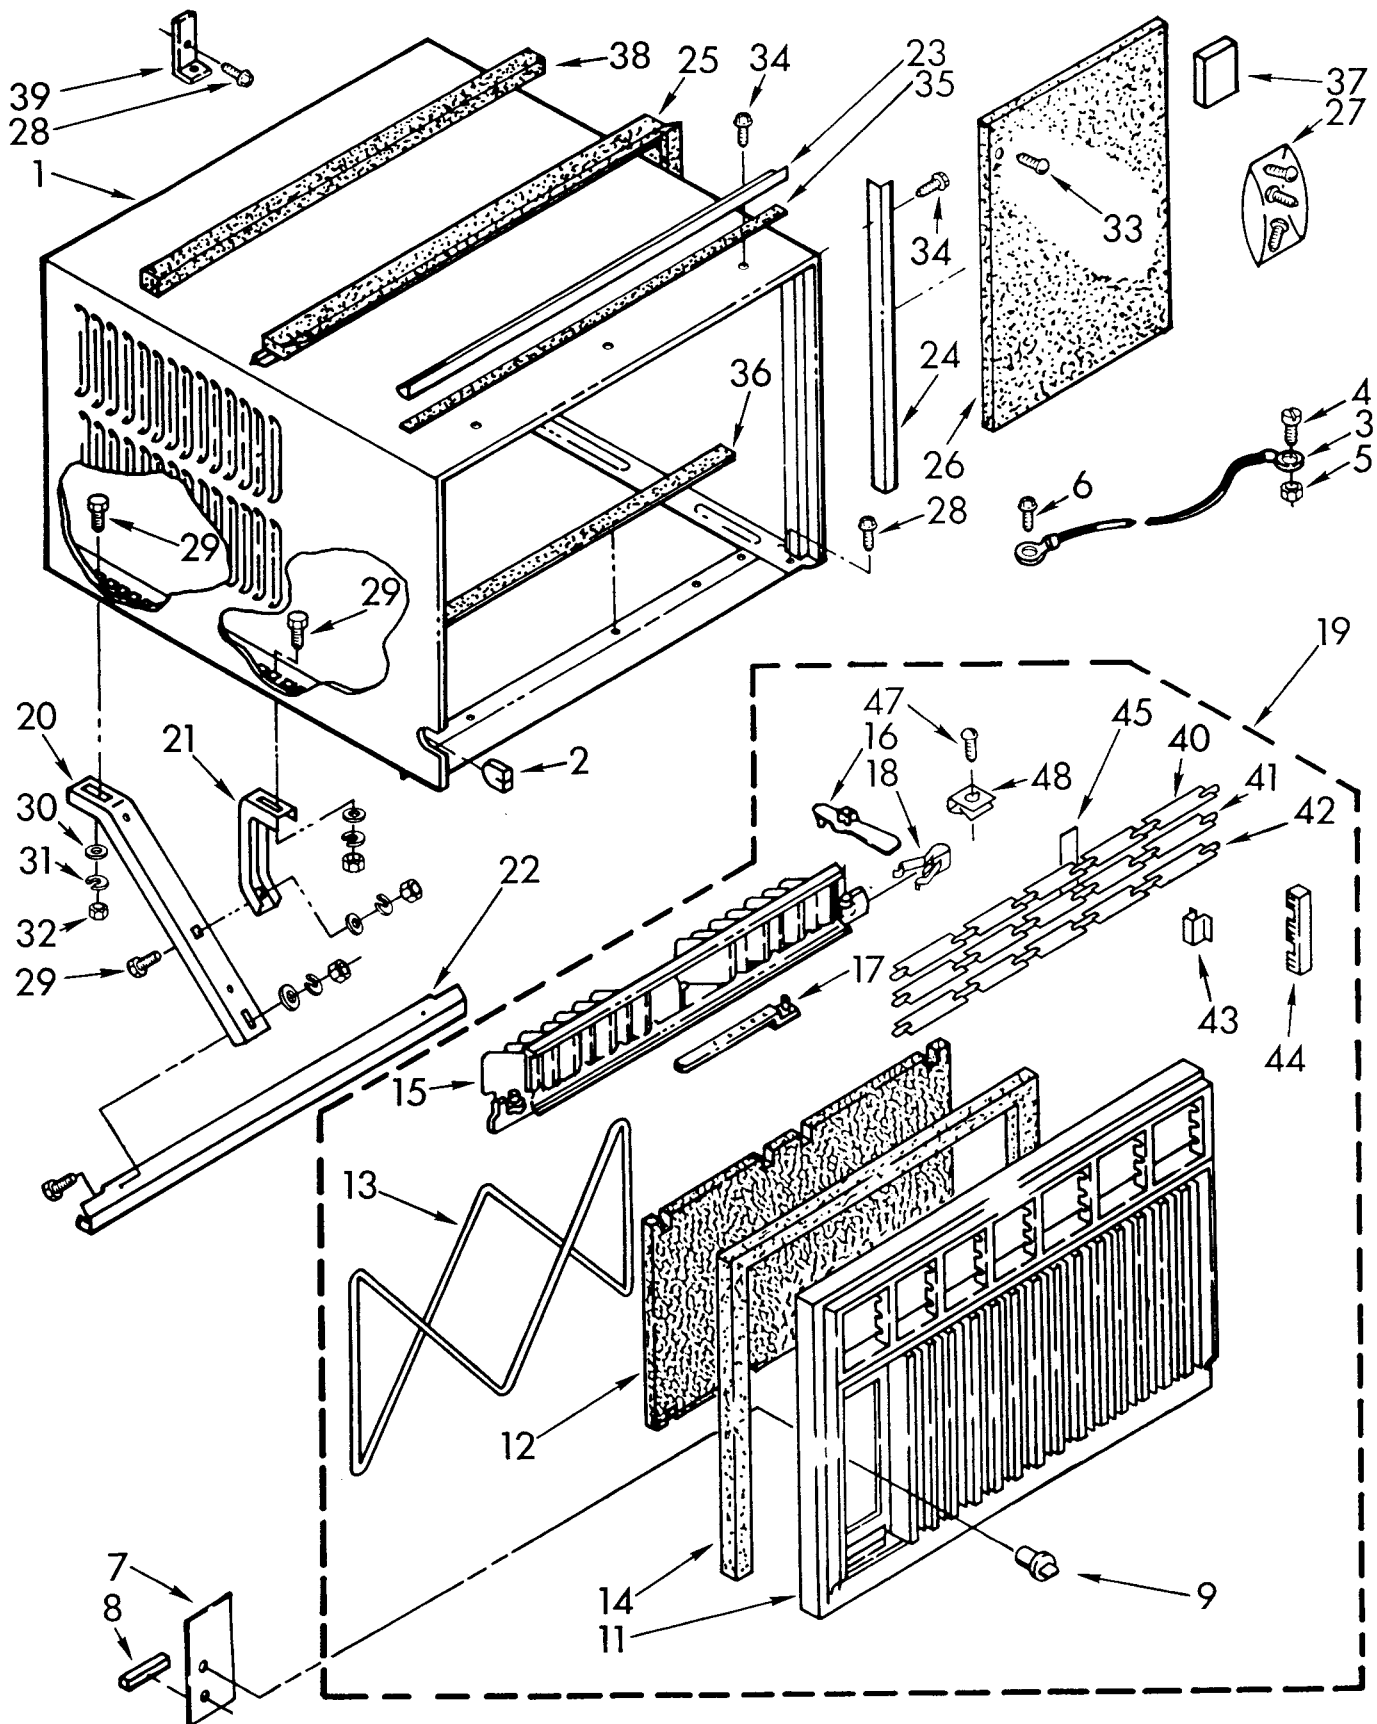

CABINET PARTS

For Model: X18004V0