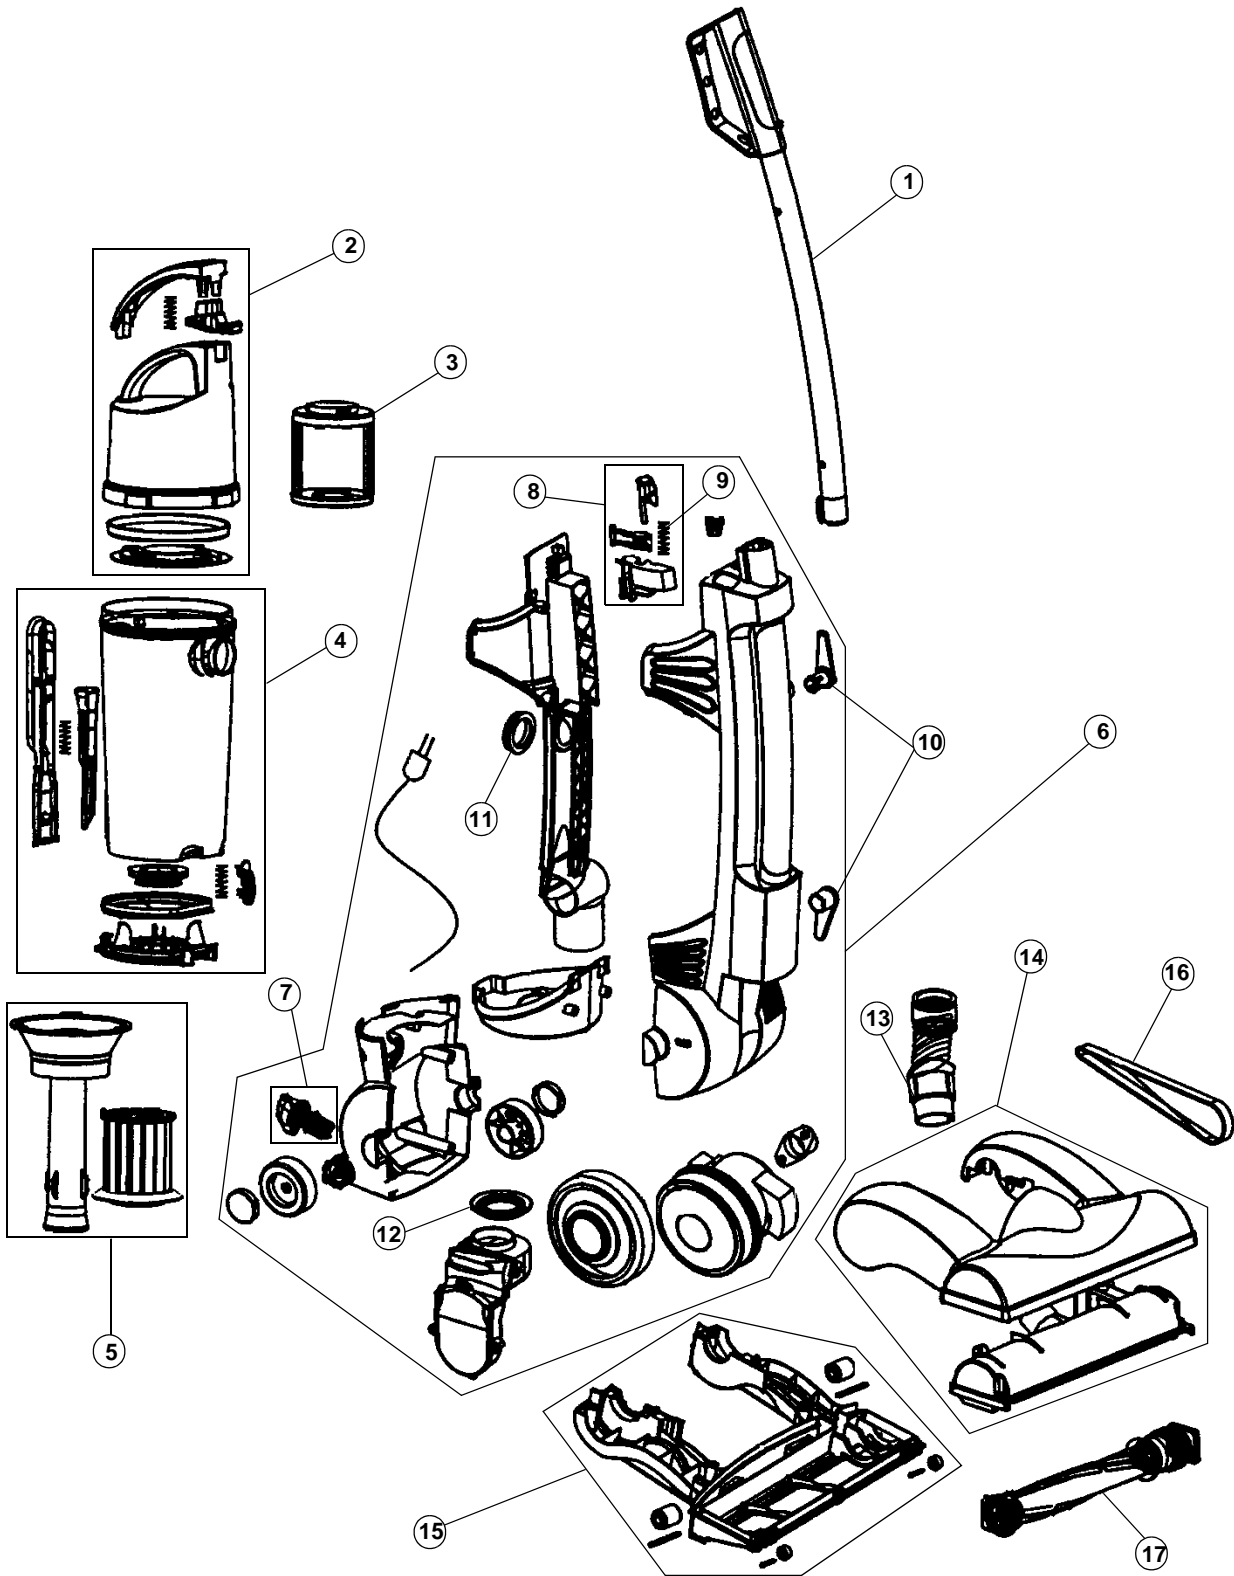

This Owner's Manual is provided and hosted by Appliance Factory Parts.

Dirt Devil 085855 Owner's Manual

[Shop genuine replacement parts for Dirt Devil 085855](#)

[Find Your Dirt Devil Vacuum Cleaner Parts - Select From 80 Models](#)

----- Manual continues below -----

ASSEMBLY SCHEMATIC

MODEL NO.

085855

PART LISTING

MODEL NO.

085855

Item	Part Number	Models To Fit	Part Description
1	2LO1105000	085855	HANDLE ASSEMBLY
2	2LO1101000	085855	DIRT CUP LID ASSEMBLY
3	1LV1110000	085855	F-22 HEPA FILTER ASSEMBLY
4	2LO1103000	085855	DIRT CUP ASSEMBLY
5		085855	DIRT CUP AIR FILTER
6	2LO1107000	085855	MOTOR AND BODY ASSEMBLY
7	1LO1107000	085855	BLEED VALVE ASSEMBLY
8	1LO1108000	085855	HANDLE LOCK ASSEMBLY
9	1LO1109000	085855	SPRING - HANDLE LOCK
10	1LO1110000	085855	CORD HOOK
11	1LO1106000	085855	DIRT CUP INLET SEAL
12	1LO1112000	085855	MOTOR GASKET
13	2LO1108000	085855	HOSE CONNECTOR ASSEMBLY
14	2LO1106000	085855	NOZZLE COVER ASSEMBLY
15	1LO1104000	085855	NOZZLE GUARD ASSEMBLY
16	1LV1000000	085855	STYLE 19 BELT
17	2LO1104000	085855	BRUSH ROLL ASSEMBLY