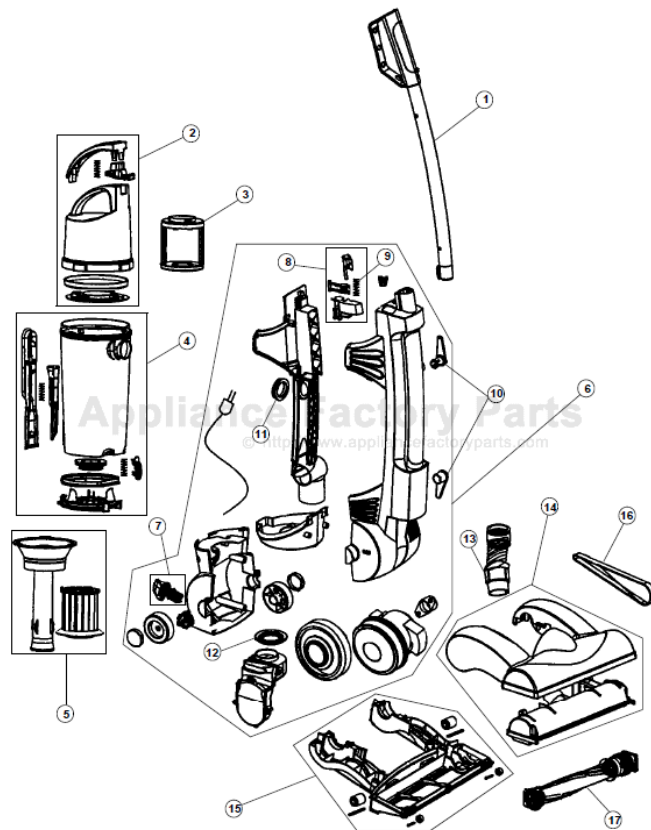

This Owner's Manual is provided and hosted by Appliance Factory Parts.

Dirt Devil 085855 Owner's Manual

[Shop genuine replacement parts for Dirt Devil 085855](#)

[Find Your Dirt Devil Vacuum Cleaner Parts - Select From 80 Models](#)

----- Manual continues below -----

ASSEMBLY SCHEMATIC

MODEL NO.

085855

PART LISTING

MODEL NO.

085855

Item	Part Number	Models To Fit	Part Description
1	2LO1105000	085855	HANDLE ASSEMBLY
2	2LO1101000	085855	DIRT CUP LID ASSEMBLY
3	1LV1110000	085855	F-22 HEPA FILTER ASSEMBLY
4	2LO1103000	085855	DIRT CUP ASSEMBLY
5		085855	DIRT CUP AIR FILTER
6	2LO1107000	085855	MOTOR AND BODY ASSEMBLY
7	1LO1107000	085855	BLEED VALVE ASSEMBLY
8	1LO1108000	085855	HANDLE LOCK ASSEMBLY
9	1LO1109000	085855	SPRING - HANDLE LOCK
10	1LO1110000	085855	CORD HOOK
11	1LO1106000	085855	DIRT CUP INLET SEAL
12	1LO1112000	085855	MOTOR GASKET
13	2LO1108000	085855	HOSE CONNECTOR ASSEMBLY
14	2LO1106000	085855	NOZZLE COVER ASSEMBLY
15	1LO1104000	085855	NOZZLE GUARD ASSEMBLY
16	1LV1000000	085855	STYLE 19 BELT
17	2LO1104000	085855	BRUSH ROLL ASSEMBLY