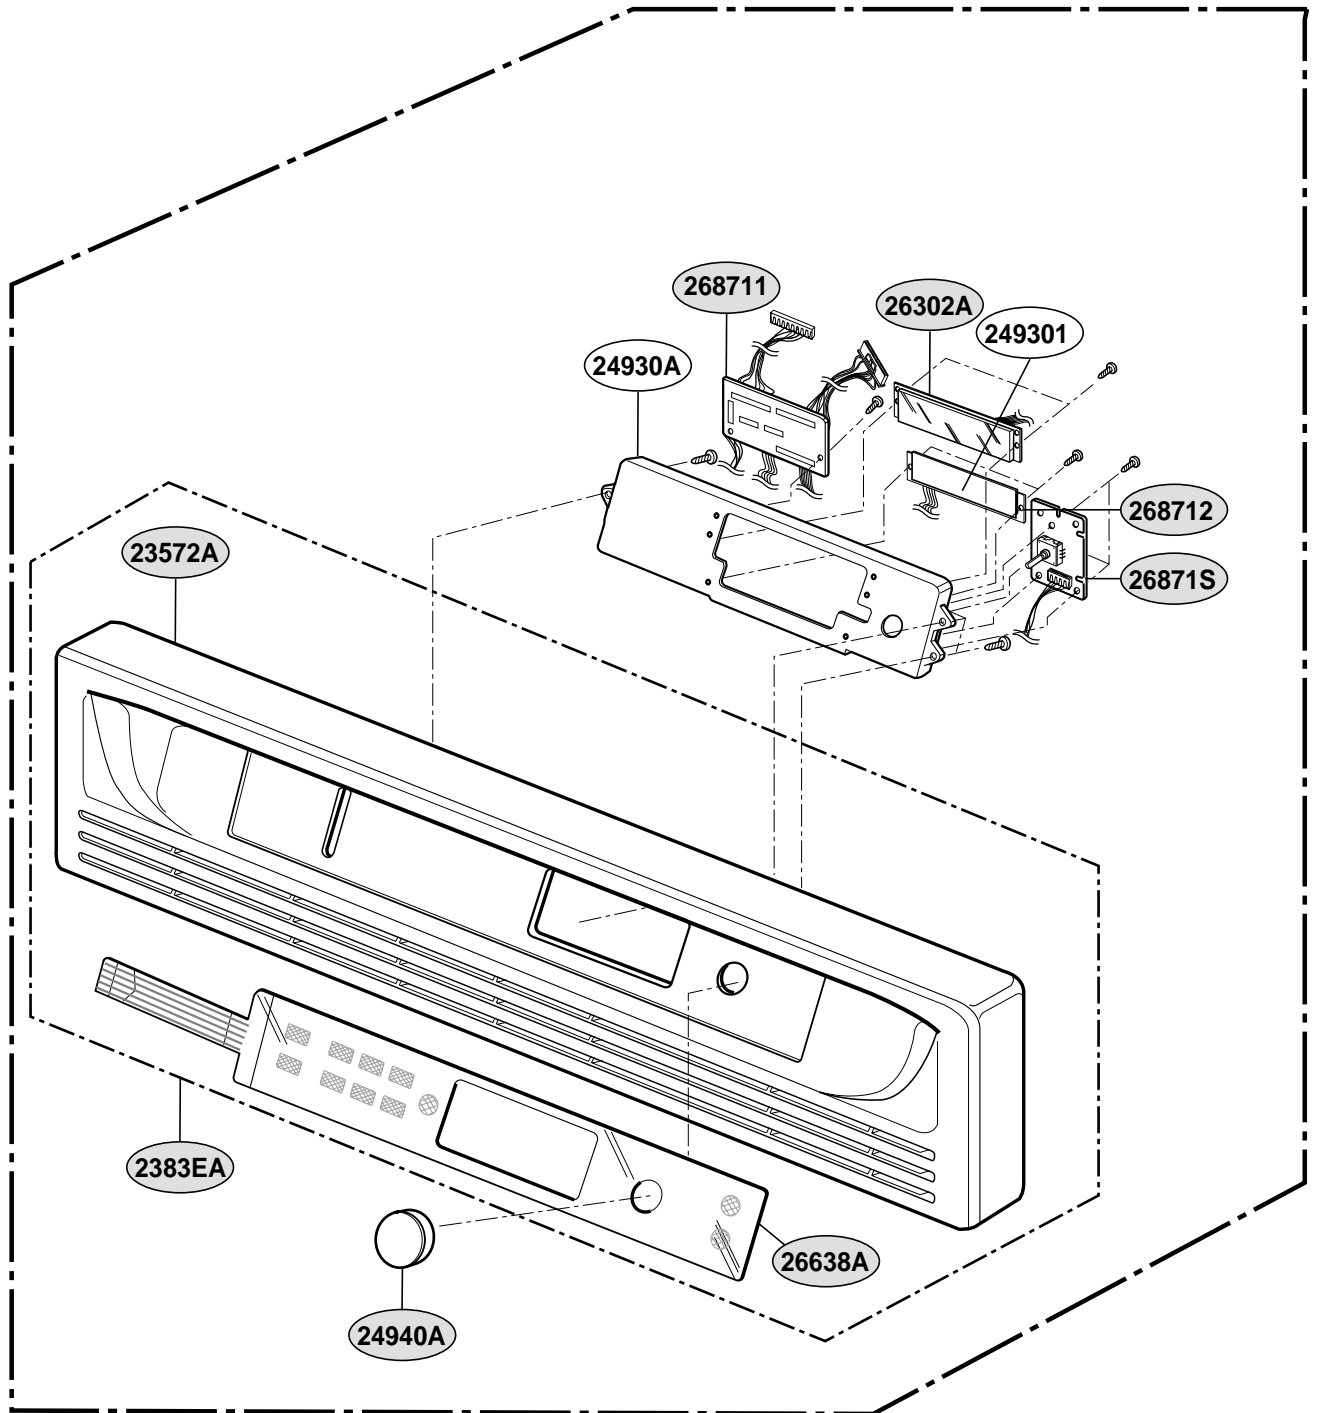

----- Manual continues below -----

EXPLODED VIEW

DOOR PARTS

(SCB2000CWW, SCB2000CBB, SCB2000CAA, SCB2000CCC, SCB2001CSS)

CONTROLLER PARTS

(SCB2000CWW, SCB2000CBB, SCB2000CAA, SCB2000CCC)

OVEN CAVITY PARTS

(SCB2000CWW, SCB2000CBB, SCB2000CAA,
SCB2000CCC, SCB2001CSS, ZSC2000CWW, ZSC2000CBB, ZSC2001CSS)

LATCH BOARD PARTS

(SCB2000CWW, SCB2000CBB, SCB2000CAA,
SCB2000CCC, SCB2001CSS, ZSC2000CWW, ZSC2000CBB, ZSC2001CSS)

• LEFT

• RIGHT

INTERIOR PARTS (I)

(SCB2000CWW, SCB2000CBB, SCB2000CAA,
SCB2000CCC, SCB2001CSS, ZSC2000CWW, ZSC2000CBB, ZSC2001CSS)