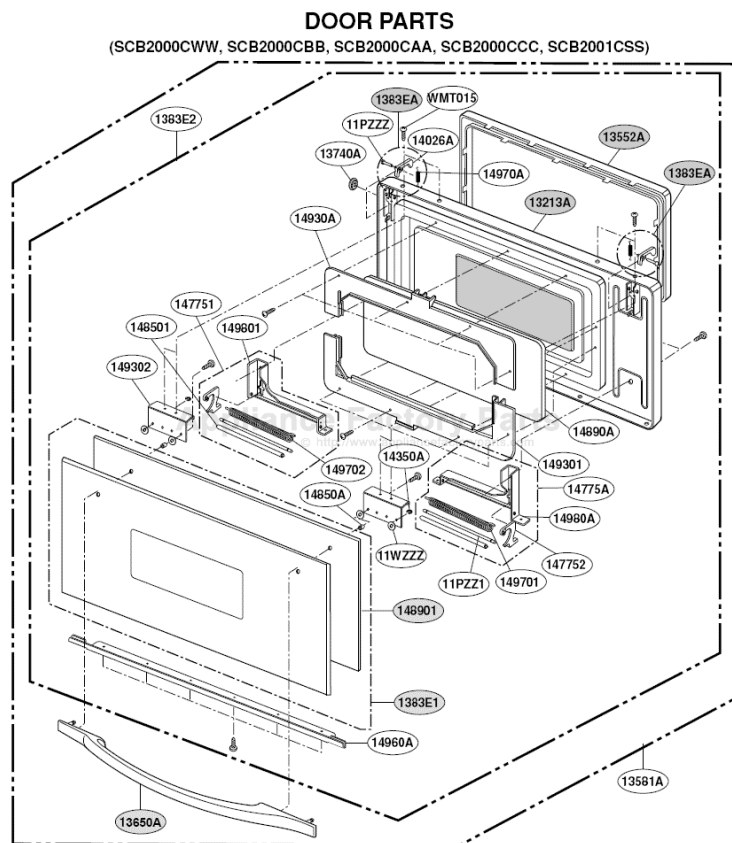

This Owner's Manual is provided and hosted by [Appliance Factory Parts](#).

GE SCB2000CBB03 Owner's Manual

[Shop genuine replacement parts for GE
SCB2000CBB03](#)

[Find Your GE Microwave Parts - Select From 3055 Models](#)

----- Manual continues below -----

EXPLODED VIEW

DOOR PARTS

(SCB2000CWW, SCB2000CBB, SCB2000CAA, SCB2000CCC, SCB2001CSS)

CONTROLLER PARTS

(SCB2000CWW, SCB2000CBB, SCB2000CAA, SCB2000CCC)

OVEN CAVITY PARTS

(SCB2000CWW, SCB2000CBB, SCB2000CAA,
SCB2000CCC, SCB2001CSS, ZSC2000CWW, ZSC2000CBB, ZSC2001CSS)

LATCH BOARD PARTS

(SCB2000CWW, SCB2000CBB, SCB2000CAA,
SCB2000CCC, SCB2001CSS, ZSC2000CWW, ZSC2000CBB, ZSC2001CSS)

• LEFT

• RIGHT

INTERIOR PARTS (I)

(SCB2000CWW, SCB2000CBB, SCB2000CAA,
SCB2000CCC, SCB2001CSS, ZSC2000CWW, ZSC2000CBB, ZSC2001CSS)