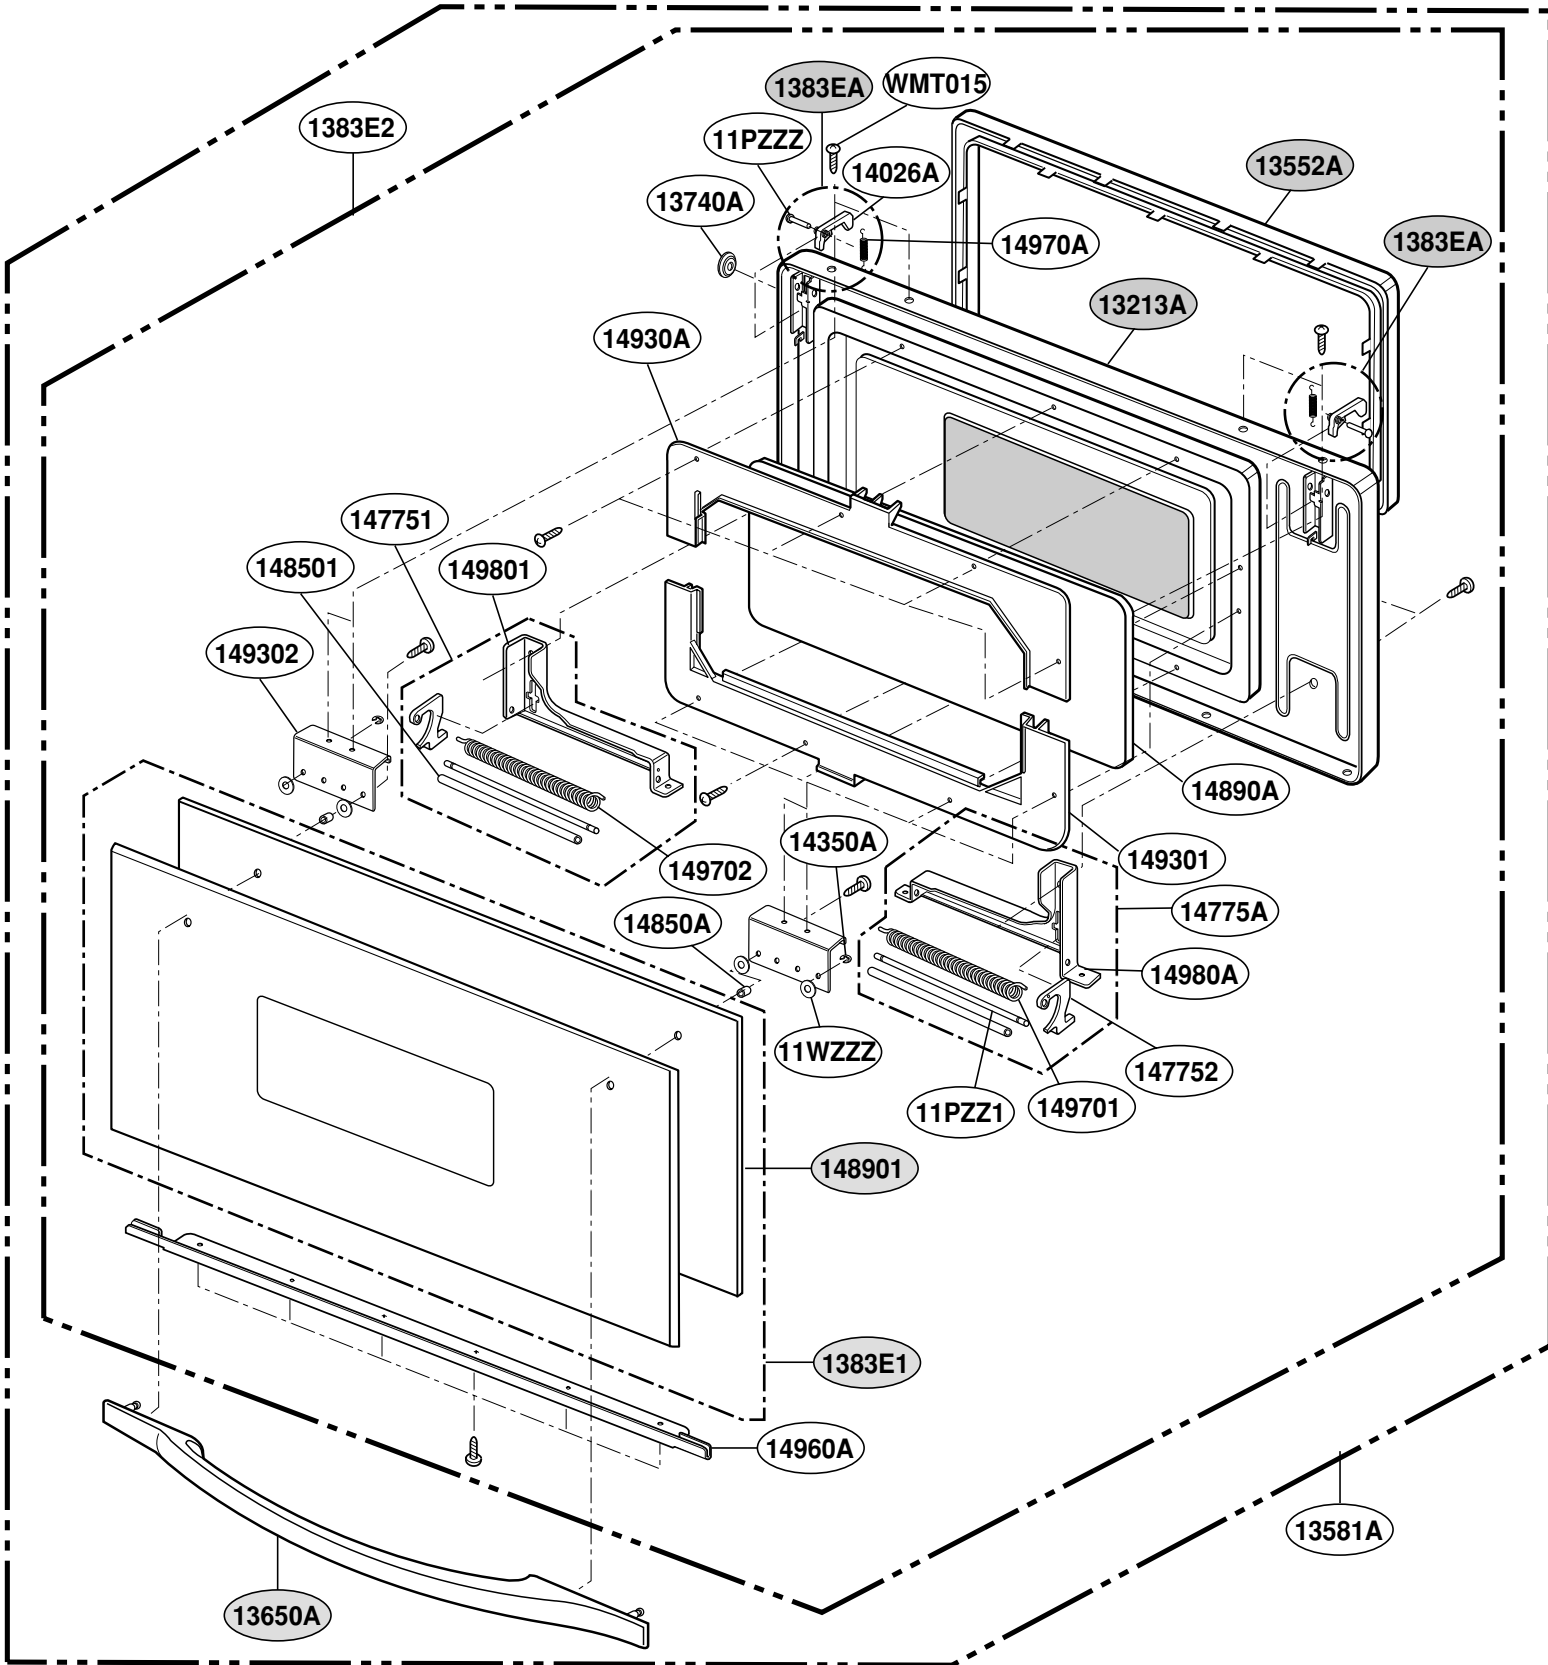

This Owner's Manual is provided and hosted by [Appliance Factory Parts](#).

GE SCB2000CBB03 Owner's Manual

[Shop genuine replacement parts for GE
SCB2000CBB03](#)

[Find Your GE Microwave Parts - Select From 3055 Models](#)

----- Manual continues below -----

EXPLODED VIEW

DOOR PARTS

(SCB2000CWW, SCB2000CBB, SCB2000CAA, SCB2000CCC, SCB2001CSS)

CONTROLLER PARTS

(SCB2000CWW, SCB2000CBB, SCB2000CAA, SCB2000CCC)

OVEN CAVITY PARTS

(SCB2000CWW, SCB2000CBB, SCB2000CAA,
SCB2000CCC, SCB2001CSS, ZSC2000CWW, ZSC2000CBB, ZSC2001CSS)

LATCH BOARD PARTS

(SCB2000CWW, SCB2000CBB, SCB2000CAA,
SCB2000CCC, SCB2001CSS, ZSC2000CWW, ZSC2000CBB, ZSC2001CSS)

• LEFT

• RIGHT

INTERIOR PARTS (I)

(SCB2000CWW, SCB2000CBB, SCB2000CAA,
SCB2000CCC, SCB2001CSS, ZSC2000CWW, ZSC2000CBB, ZSC2001CSS)

INTERIOR PARTS (II)

(SCB2000CWW, SCB2000CBB, SCB2000CAA,
SCB2000CCC, SCB2001CSS, ZSC2000CWW, ZSC2000CBB, ZSC2001CSS)