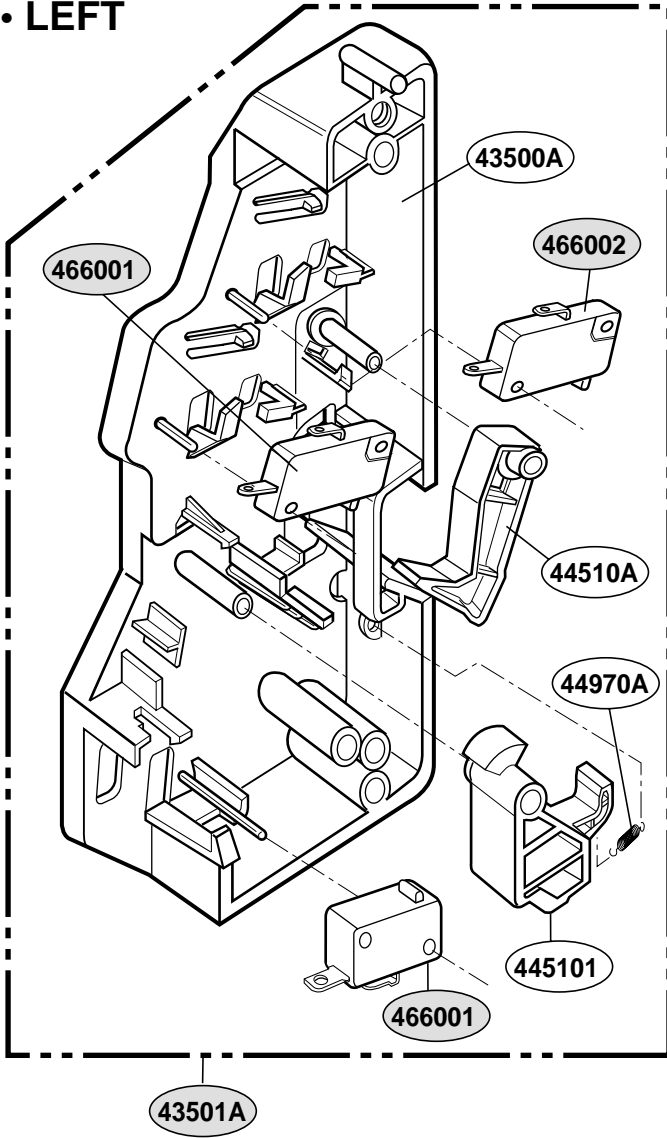

----- Manual continues below -----

EXPLODED VIEW

DOOR PARTS

(SCB2000CWW, SCB2000CBB, SCB2000CAA, SCB2000CCC, SCB2001CSS)

CONTROLLER PARTS

(SCB2000CWW, SCB2000CBB, SCB2000CAA, SCB2000CCC)

OVEN CAVITY PARTS

(SCB2000CWW, SCB2000CBB, SCB2000CAA,
SCB2000CCC, SCB2001CSS, ZSC2000CWW, ZSC2000CBB, ZSC2001CSS)

LATCH BOARD PARTS

(SCB2000CWW, SCB2000CBB, SCB2000CAA,
SCB2000CCC, SCB2001CSS, ZSC2000CWW, ZSC2000CBB, ZSC2001CSS)

• LEFT

• RIGHT

INTERIOR PARTS (I)

(SCB2000CWW, SCB2000CBB, SCB2000CAA,
SCB2000CCC, SCB2001CSS, ZSC2000CWW, ZSC2000CBB, ZSC2001CSS)

INTERIOR PARTS (II)

(SCB2000CWW, SCB2000CBB, SCB2000CAA,
SCB2000CCC, SCB2001CSS, ZSC2000CWW, ZSC2000CBB, ZSC2001CSS)