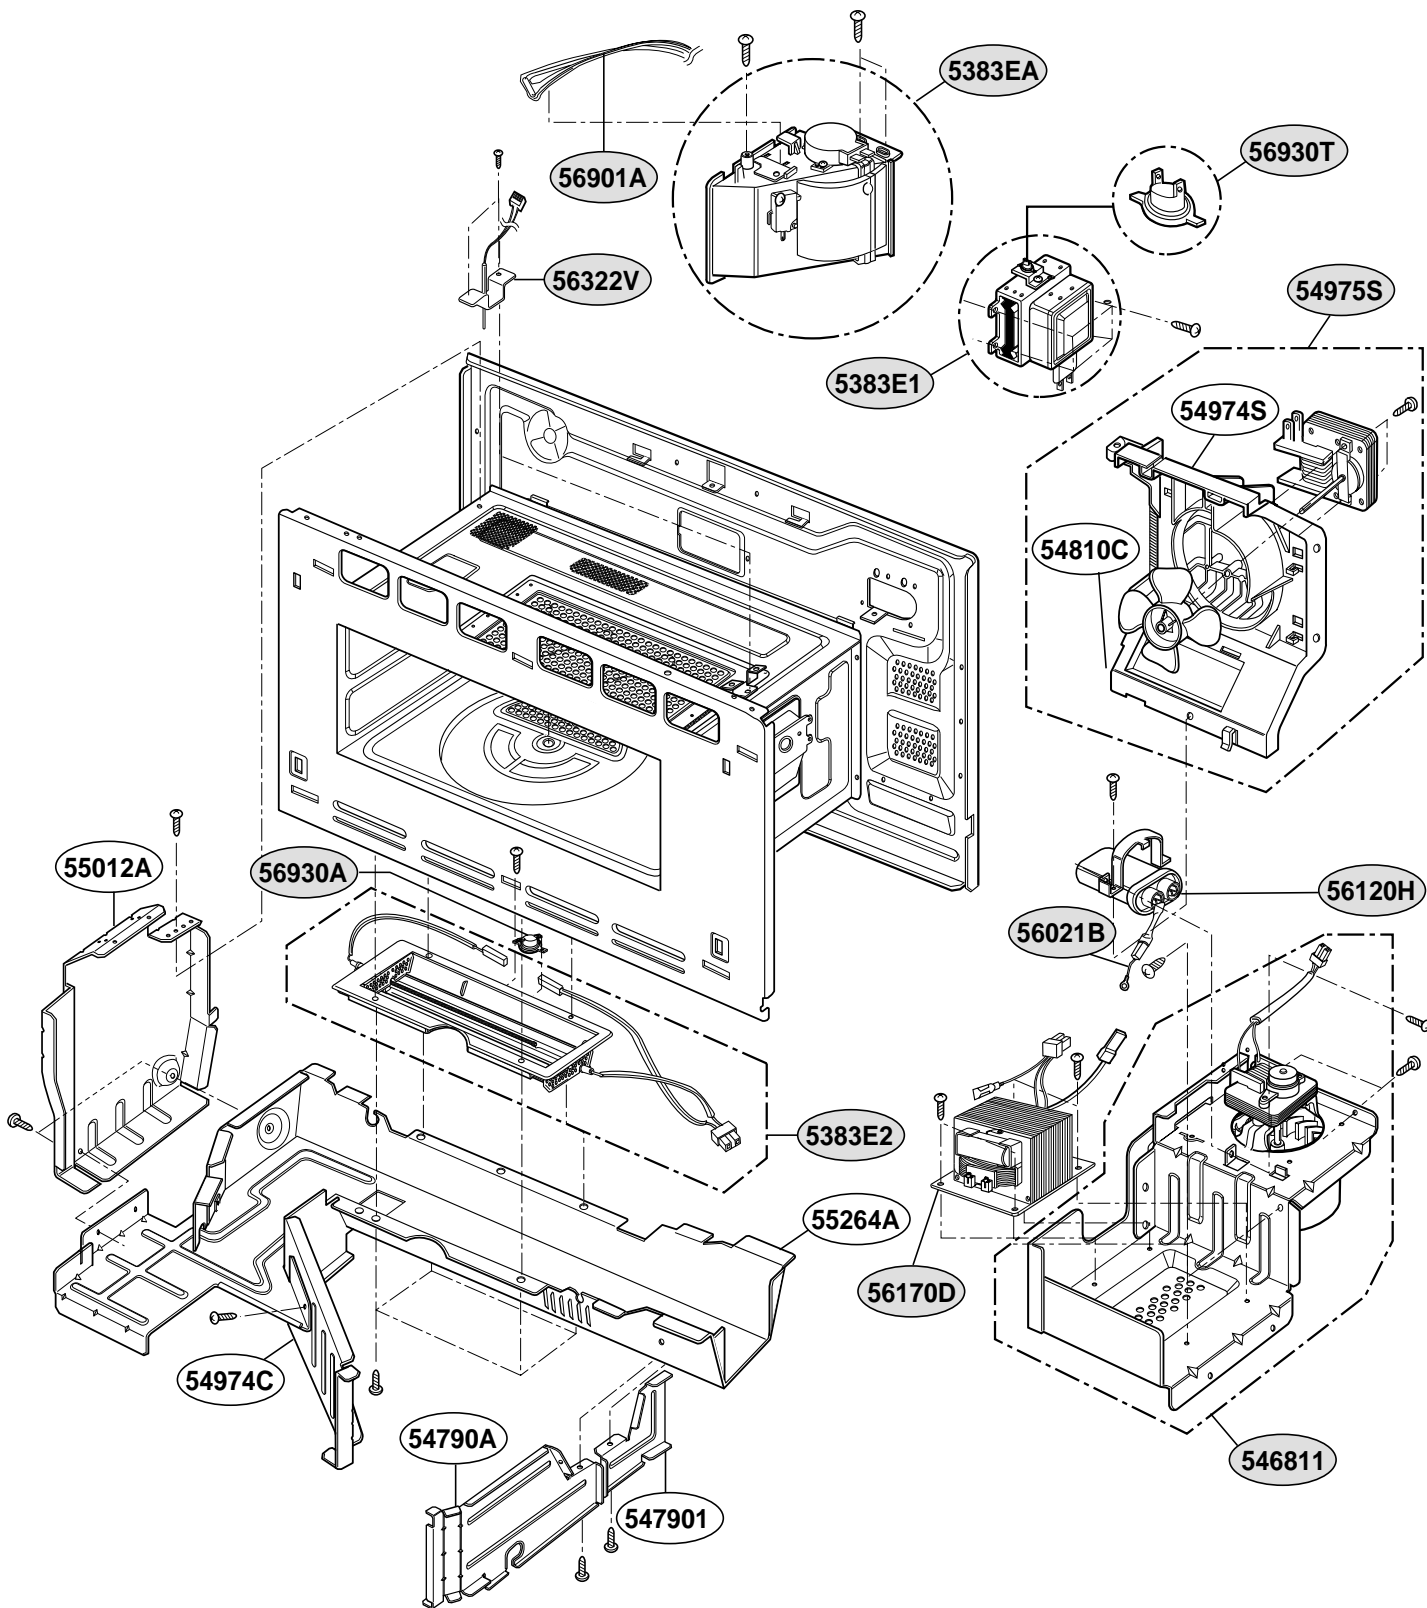

----- Manual continues below -----

EXPLODED VIEW

DOOR PARTS

(SCB2000CWW, SCB2000CBB, SCB2000CAA, SCB2000CCC, SCB2001CSS)

CONTROLLER PARTS

(SCB2000CWW, SCB2000CBB, SCB2000CAA, SCB2000CCC)

OVEN CAVITY PARTS

(SCB2000CWW, SCB2000CBB, SCB2000CAA,
SCB2000CCC, SCB2001CSS, ZSC2000CWW, ZSC2000CBB, ZSC2001CSS)

LATCH BOARD PARTS

(SCB2000CWW, SCB2000CBB, SCB2000CAA,
SCB2000CCC, SCB2001CSS, ZSC2000CWW, ZSC2000CBB, ZSC2001CSS)

• LEFT

• RIGHT

INTERIOR PARTS (I)

(SCB2000CWW, SCB2000CBB, SCB2000CAA,
SCB2000CCC, SCB2001CSS, ZSC2000CWW, ZSC2000CBB, ZSC2001CSS)

INTERIOR PARTS (II)

(SCB2000CWW, SCB2000CBB, SCB2000CAA,
SCB2000CCC, SCB2001CSS, ZSC2000CWW, ZSC2000CBB, ZSC2001CSS)