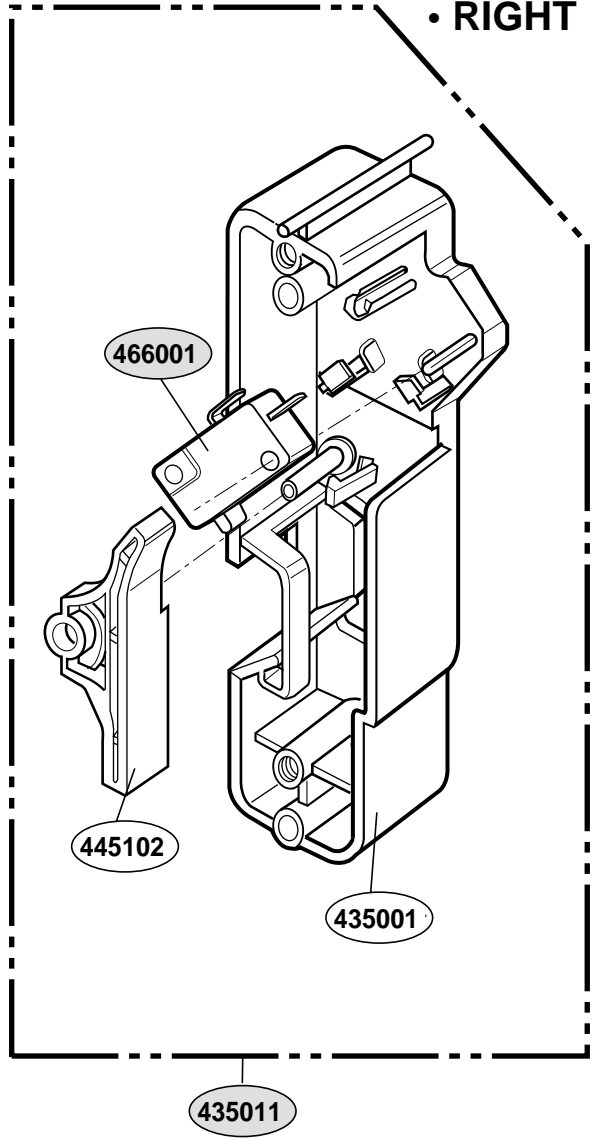

----- Manual continues below -----

EXPLODED VIEW

DOOR PARTS

(SCB2000CWW, SCB2000CBB, SCB2000CAA, SCB2000CCC, SCB2001CSS)

CONTROLLER PARTS

(SCB2000CWW, SCB2000CBB, SCB2000CAA, SCB2000CCC)

OVEN CAVITY PARTS

(SCB2000CWW, SCB2000CBB, SCB2000CAA,
SCB2000CCC, SCB2001CSS, ZSC2000CWW, ZSC2000CBB, ZSC2001CSS)

LATCH BOARD PARTS

(SCB2000CWW, SCB2000CBB, SCB2000CAA,
SCB2000CCC, SCB2001CSS, ZSC2000CWW, ZSC2000CBB, ZSC2001CSS)

• LEFT

• RIGHT

INTERIOR PARTS (I)

(SCB2000CWW, SCB2000CBB, SCB2000CAA,
SCB2000CCC, SCB2001CSS, ZSC2000CWW, ZSC2000CBB, ZSC2001CSS)