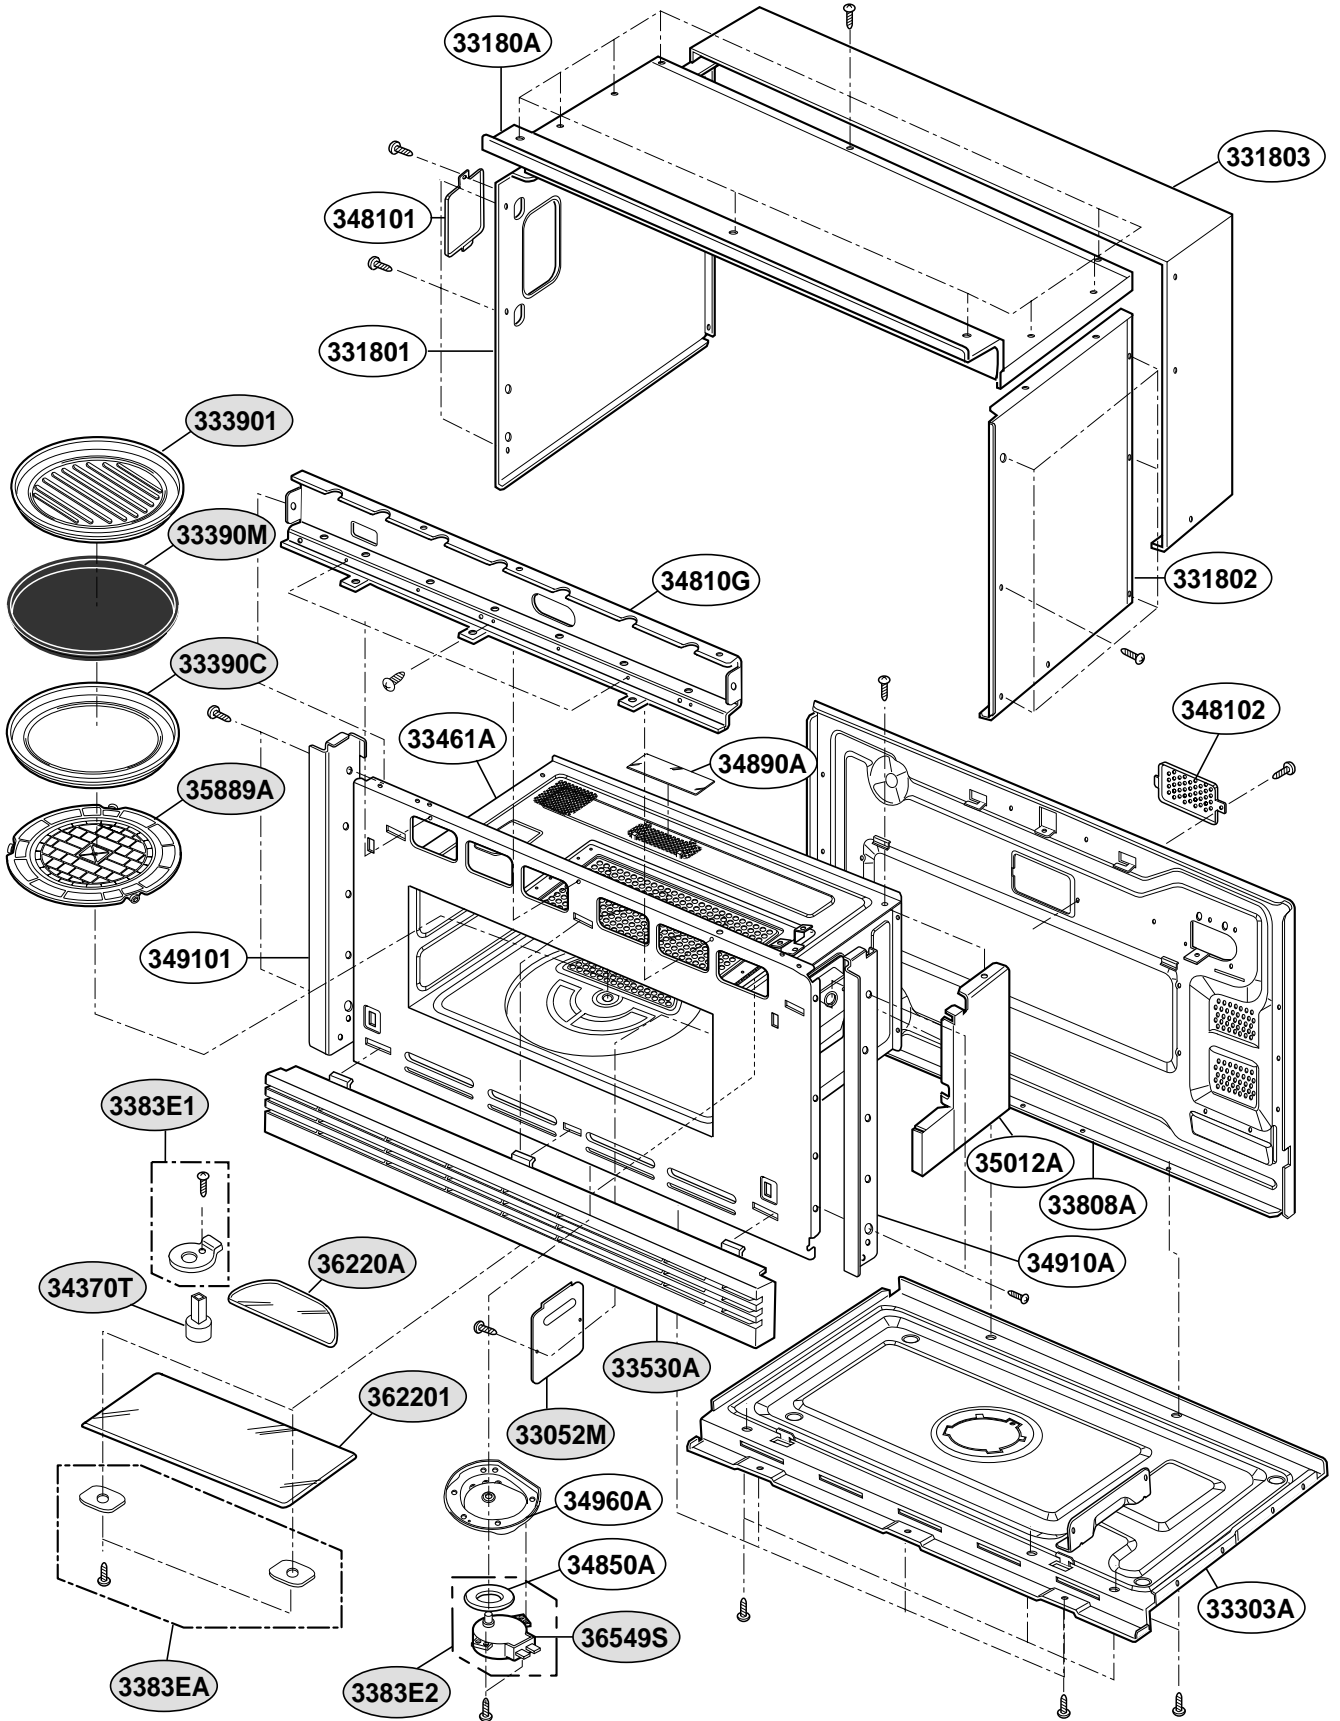

----- Manual continues below -----

EXPLODED VIEW

DOOR PARTS

(SCB2000CWW, SCB2000CBB, SCB2000CAA, SCB2000CCC, SCB2001CSS)

CONTROLLER PARTS

(SCB2000CWW, SCB2000CBB, SCB2000CAA, SCB2000CCC)

OVEN CAVITY PARTS

(SCB2000CWW, SCB2000CBB, SCB2000CAA,
SCB2000CCC, SCB2001CSS, ZSC2000CWW, ZSC2000CBB, ZSC2001CSS)

LATCH BOARD PARTS

(SCB2000CWW, SCB2000CBB, SCB2000CAA,
SCB2000CCC, SCB2001CSS, ZSC2000CWW, ZSC2000CBB, ZSC2001CSS)

• LEFT

• RIGHT

INTERIOR PARTS (I)

(SCB2000CWW, SCB2000CBB, SCB2000CAA,
SCB2000CCC, SCB2001CSS, ZSC2000CWW, ZSC2000CBB, ZSC2001CSS)

INTERIOR PARTS (II)

(SCB2000CWW, SCB2000CBB, SCB2000CAA,
SCB2000CCC, SCB2001CSS, ZSC2000CWW, ZSC2000CBB, ZSC2001CSS)