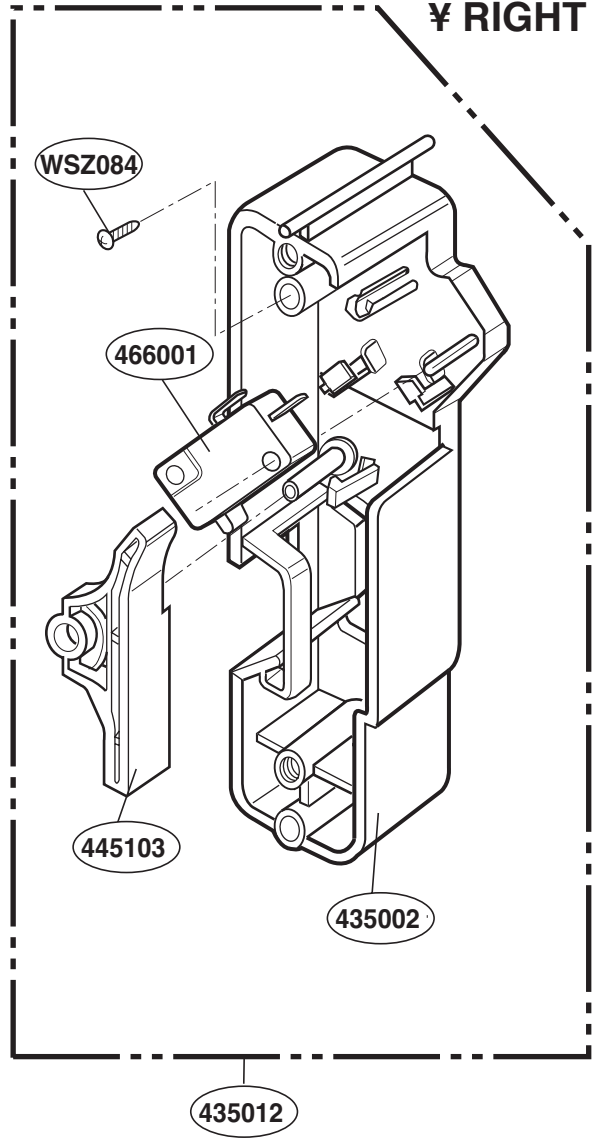

----- Manual continues below -----

EXPLODED VIEW

DOOR PARTS

Model: SCB2000FWW
SCB2000FBB
SCB2000FCC
SCB2001FSS
SCB2001KSS

CONTROLLER PARTS

Model: SCB2000FWW
SCB2000FBB
SCB2000FCC
SCB2001FSS
SCB2001KSS

OVEN CAVITY PARTS

Model: SCB2000FWW
SCB2000FBB
SCB2000FCC
SCB2001FSS
SCB2001KSS

LATCH BOARD PARTS

Model: SCB2000FWW
SCB2000FBB
SCB2000FCC
SCB2001FSS
SCB2001KSS

¥ LEFT

¥ RIGHT

INTERIOR PARTS (I)

Model: SCB2000FWW
SCB2000FBB
SCB2000FCC
SCB2001FSS
SCB2001KSS

INTERIOR PARTS (II-I)

Model: SCB2000FBB 02
SCB2000FCC 02
SCB2000FWW 02
SCB2001FSS 02
SCB2001KSS 01

Check the rating label of Model and order SVC parts according to the Model No.