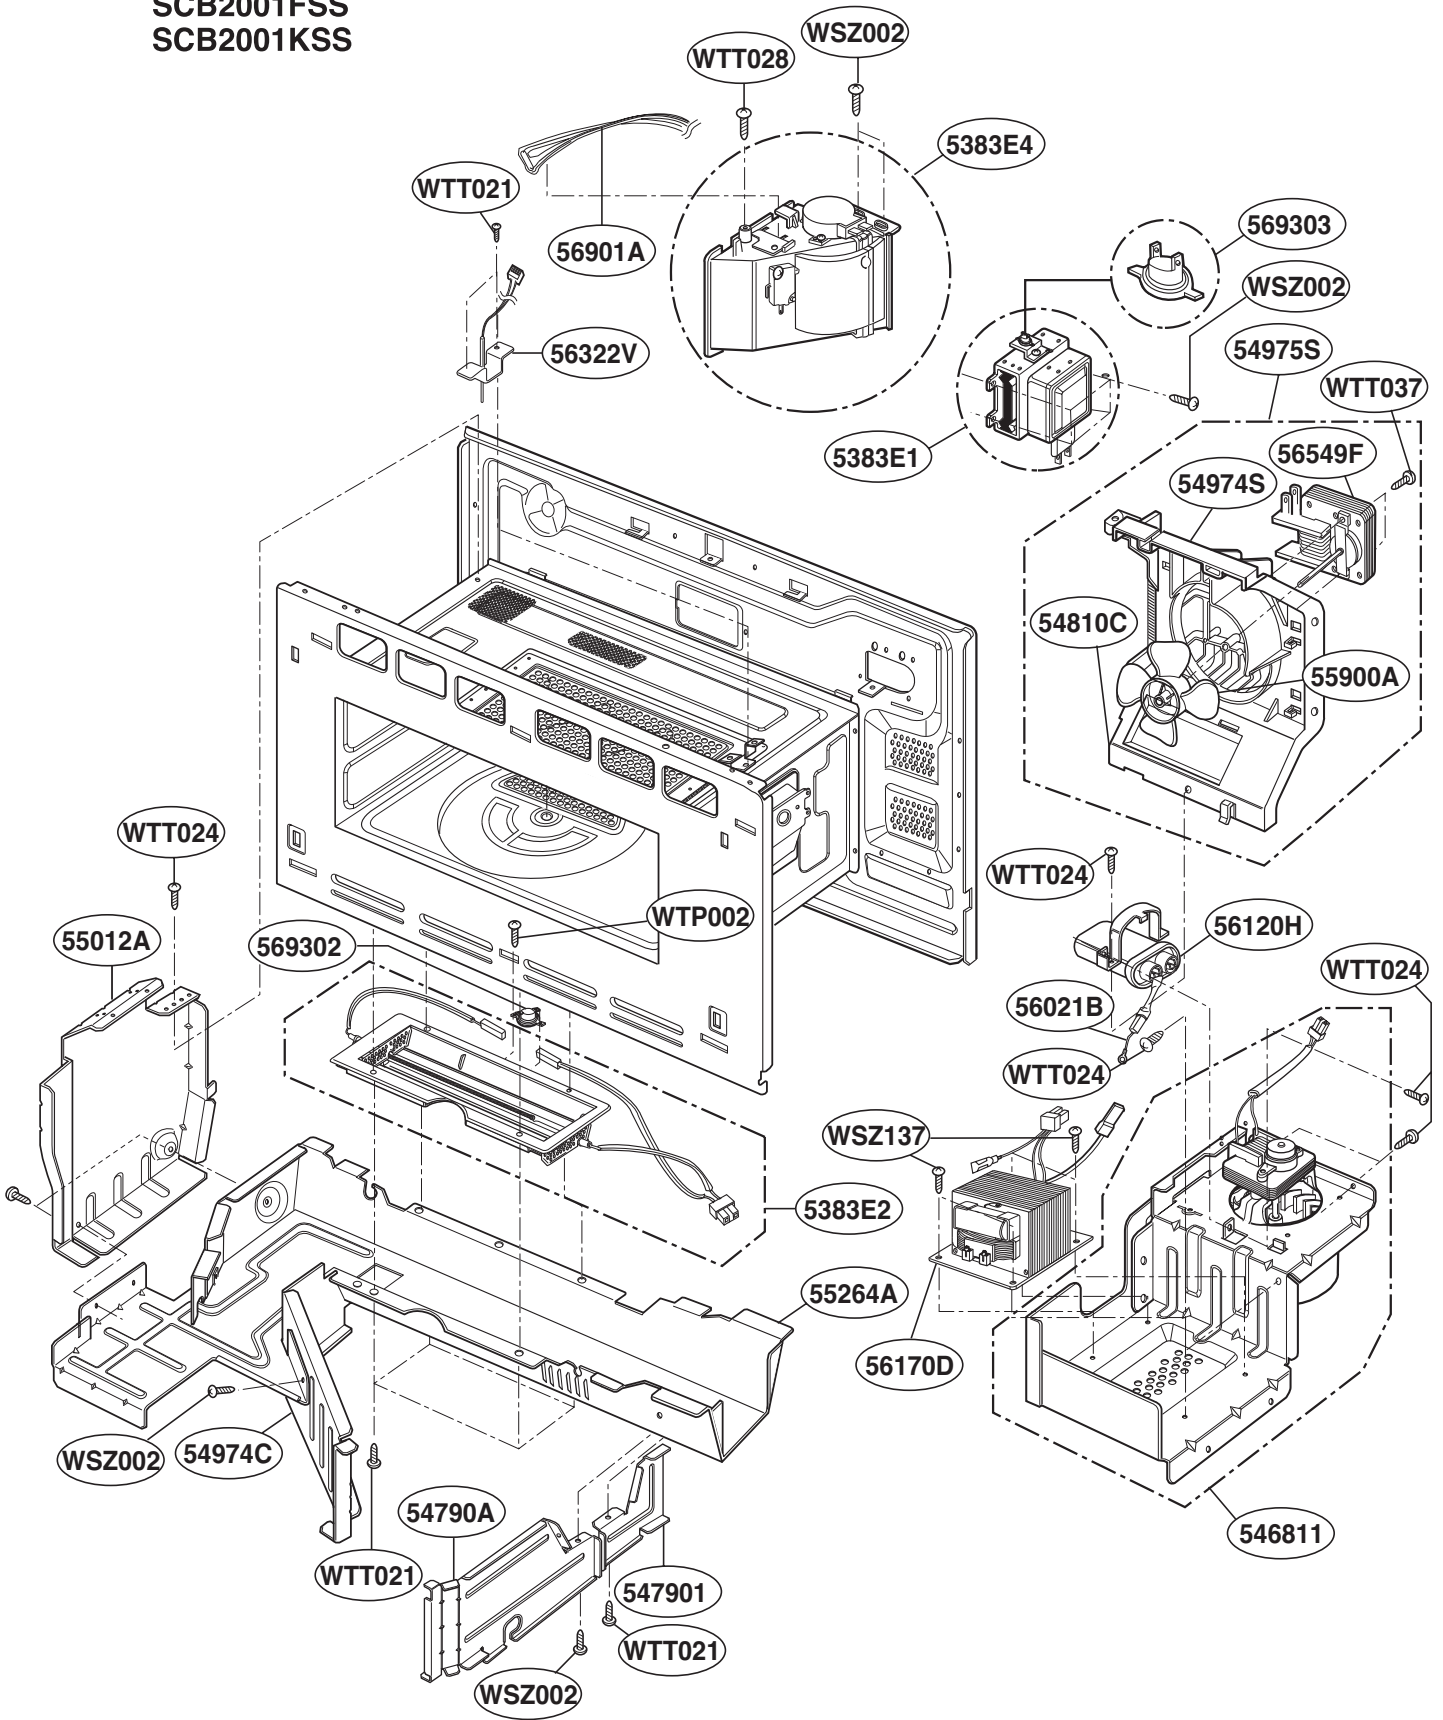

----- Manual continues below -----

EXPLODED VIEW

DOOR PARTS

Model: SCB2000FWW
SCB2000FBB
SCB2000FCC
SCB2001FSS
SCB2001KSS

CONTROLLER PARTS

Model: SCB2000FWW
SCB2000FBB
SCB2000FCC
SCB2001FSS
SCB2001KSS

OVEN CAVITY PARTS

Model: SCB2000FWW
SCB2000FBB
SCB2000FCC
SCB2001FSS
SCB2001KSS

LATCH BOARD PARTS

Model: SCB2000FWW
SCB2000FBB
SCB2000FCC
SCB2001FSS
SCB2001KSS

¥ LEFT

¥ RIGHT

INTERIOR PARTS (I)

Model: SCB2000FWW
SCB2000FBB
SCB2000FCC
SCB2001FSS
SCB2001KSS

INTERIOR PARTS (II-I)

Model: SCB2000FBB 02
SCB2000FCC 02
SCB2000FWW 02
SCB2001FSS 02
SCB2001KSS 01

Check the rating label of Model and order SVC parts according to the Model No.