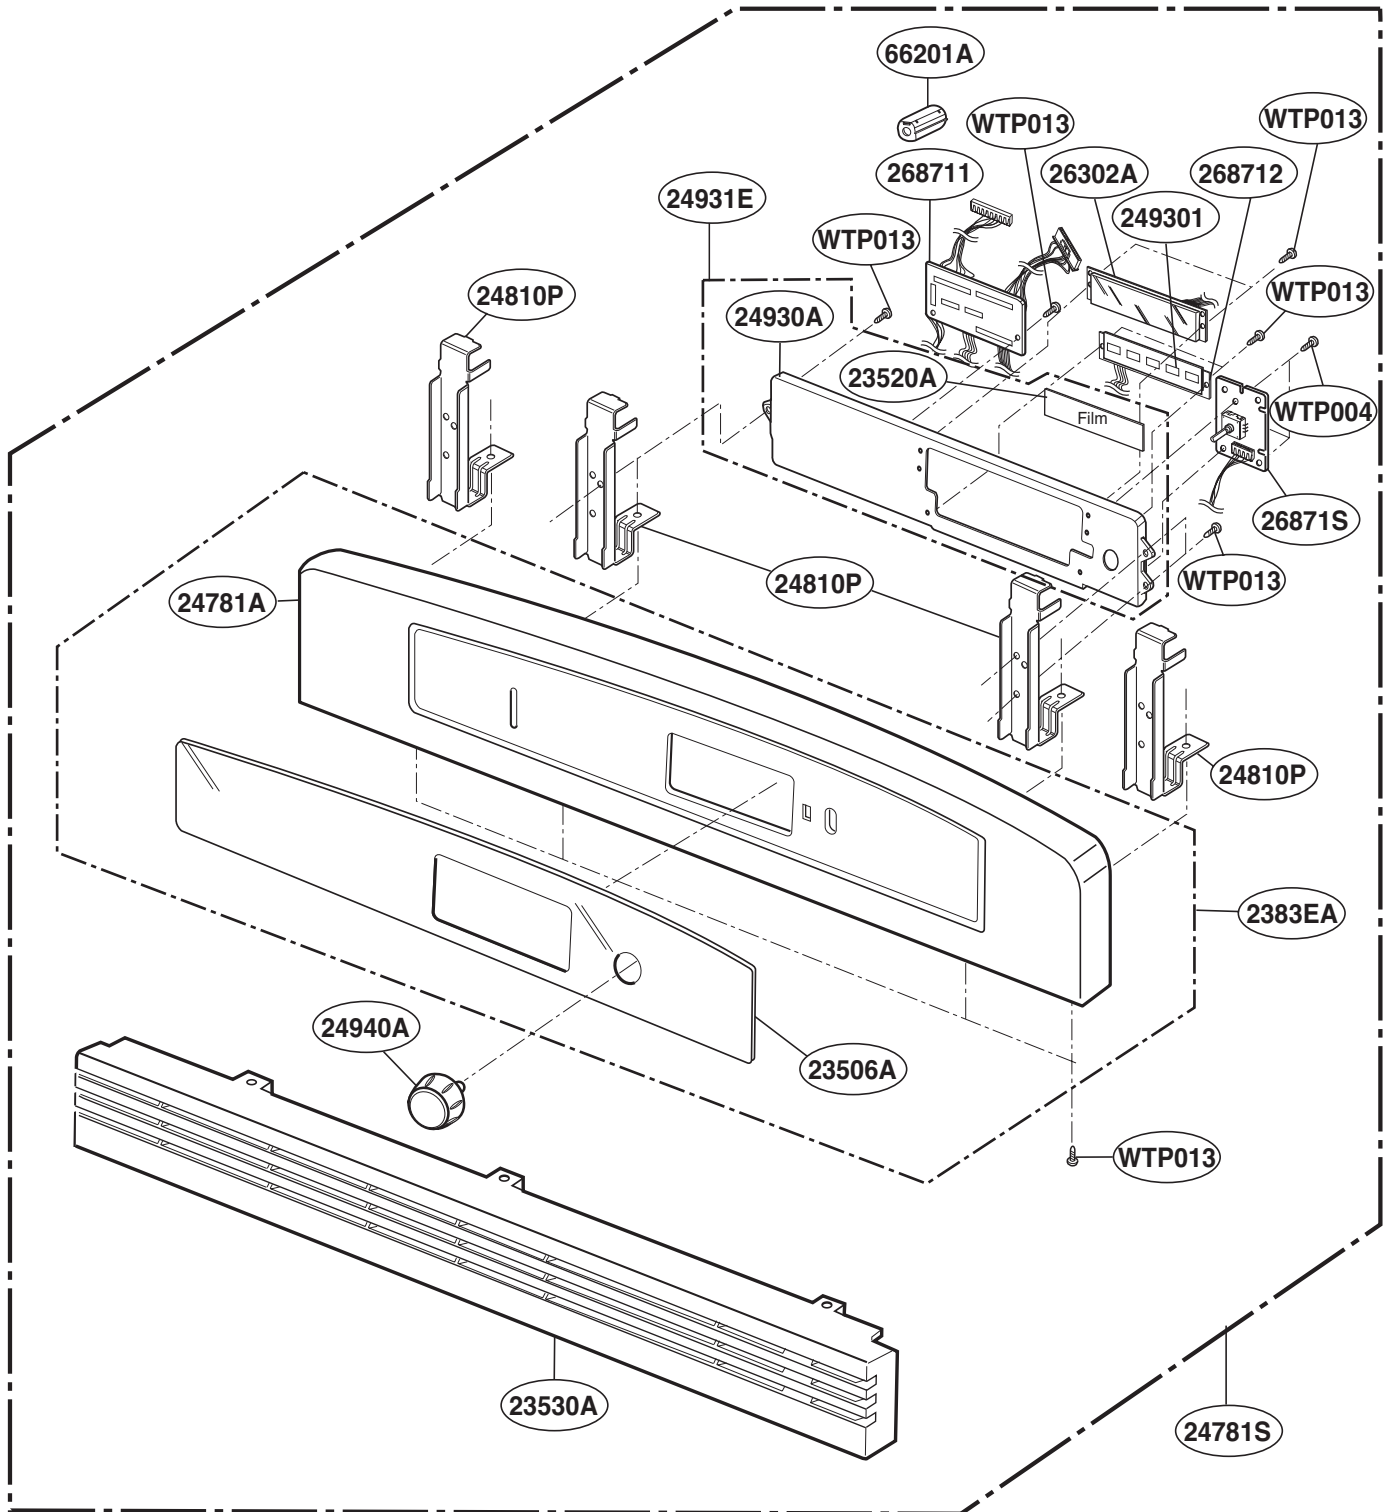

----- Manual continues below -----

EXPLODED VIEW

DOOR PARTS

Model: SCB2000FWW
SCB2000FBB
SCB2000FCC
SCB2001FSS
SCB2001KSS

CONTROLLER PARTS

Model: SCB2000FWW
SCB2000FBB
SCB2000FCC
SCB2001FSS
SCB2001KSS

OVEN CAVITY PARTS

Model: SCB2000FWW
SCB2000FBB
SCB2000FCC
SCB2001FSS
SCB2001KSS

LATCH BOARD PARTS

Model: SCB2000FWW
SCB2000FBB
SCB2000FCC
SCB2001FSS
SCB2001KSS

¥ LEFT

¥ RIGHT

INTERIOR PARTS (I)

Model: SCB2000FWW
SCB2000FBB
SCB2000FCC
SCB2001FSS
SCB2001KSS

INTERIOR PARTS (II-I)

Model: SCB2000FBB 02
SCB2000FCC 02
SCB2000FWW 02
SCB2001FSS 02
SCB2001KSS 01

Check the rating label of Model and order SVC parts according to the Model No.