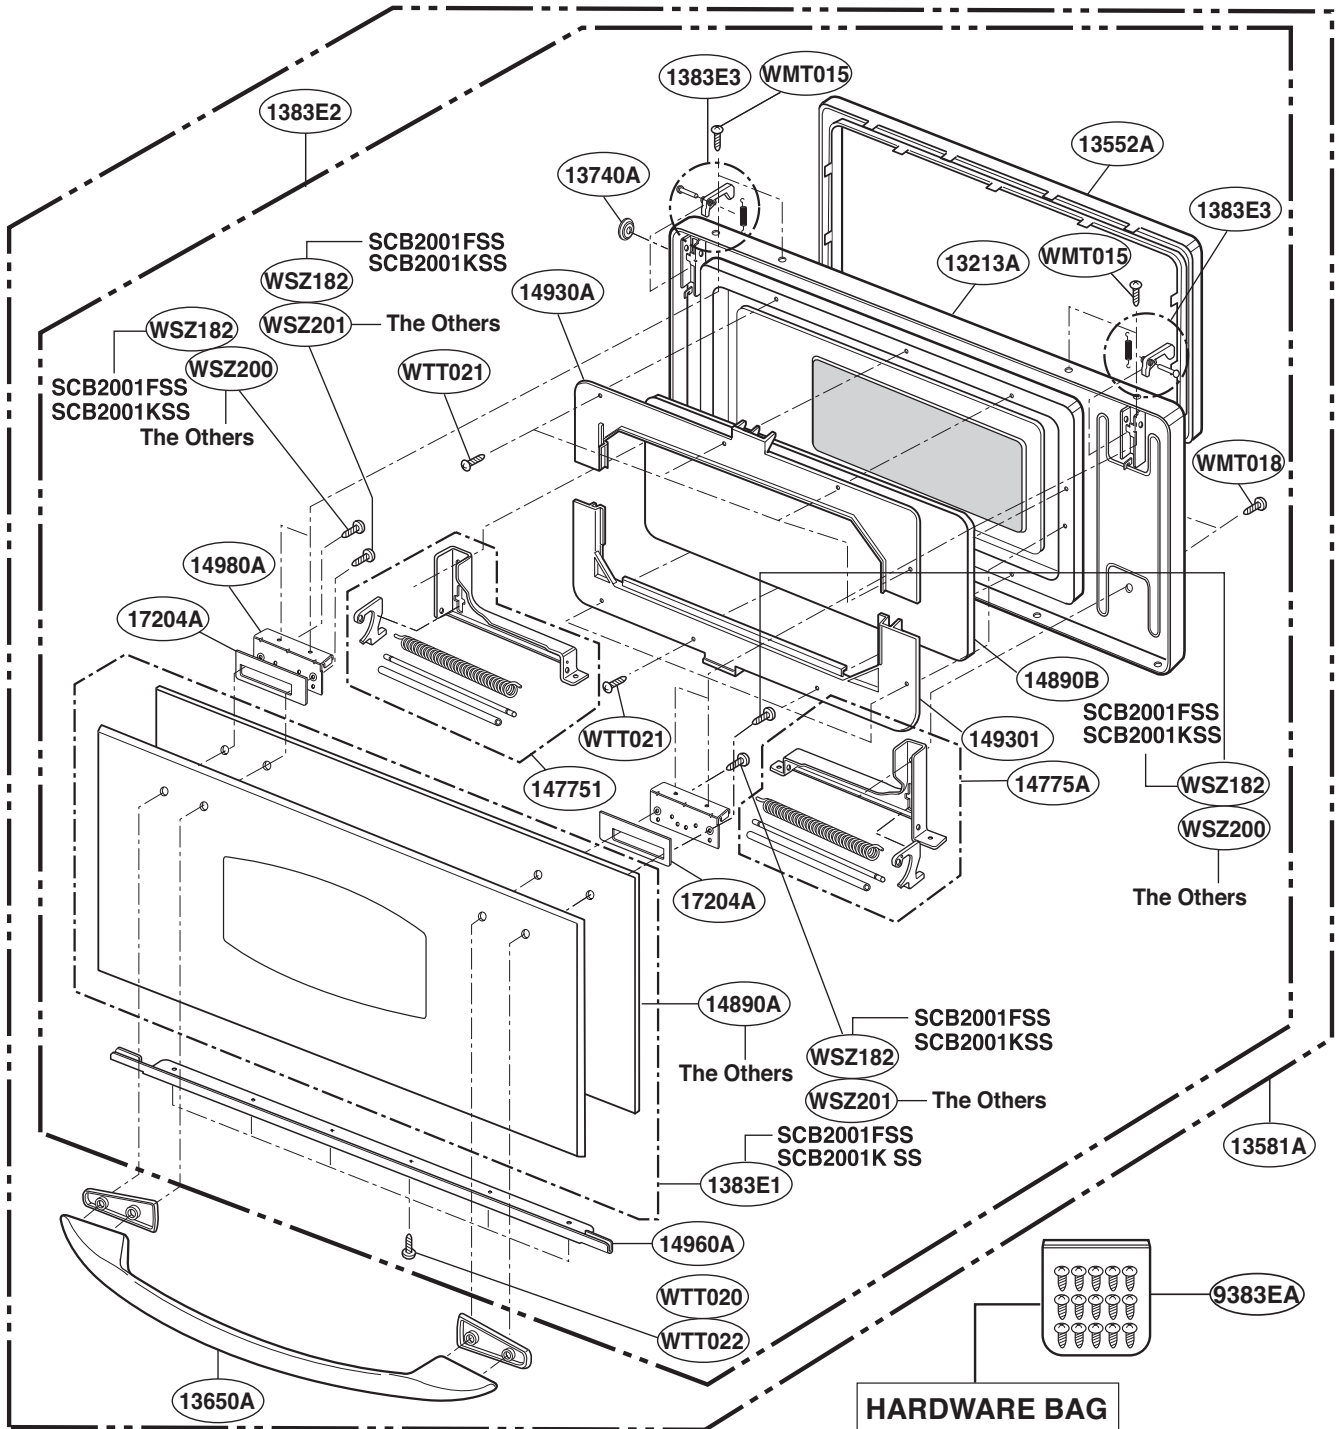

This Owner's Manual is provided and hosted by [Appliance Factory Parts](#).

GE SCB2000FBB02 Owner's Manual

[Shop genuine replacement parts for GE
SCB2000FBB02](#)

[Find Your GE Microwave Parts - Select From 3055 Models](#)

----- Manual continues below -----

EXPLODED VIEW

DOOR PARTS

Model: SCB2000FWW
SCB2000FBB
SCB2000FCC
SCB2001FSS
SCB2001KSS

CONTROLLER PARTS

Model: SCB2000FWW
SCB2000FBB
SCB2000FCC
SCB2001FSS
SCB2001KSS

OVEN CAVITY PARTS

Model: SCB2000FWW
SCB2000FBB
SCB2000FCC
SCB2001FSS
SCB2001KSS

LATCH BOARD PARTS

Model: SCB2000FWW
SCB2000FBB
SCB2000FCC
SCB2001FSS
SCB2001KSS

¥ LEFT

¥ RIGHT

INTERIOR PARTS (I)

Model: SCB2000FWW
SCB2000FBB
SCB2000FCC
SCB2001FSS
SCB2001KSS

INTERIOR PARTS (II-I)

Model: SCB2000FBB 02
SCB2000FCC 02
SCB2000FWW 02
SCB2001FSS 02
SCB2001KSS 01

Check the rating label of Model and order SVC parts according to the Model No.