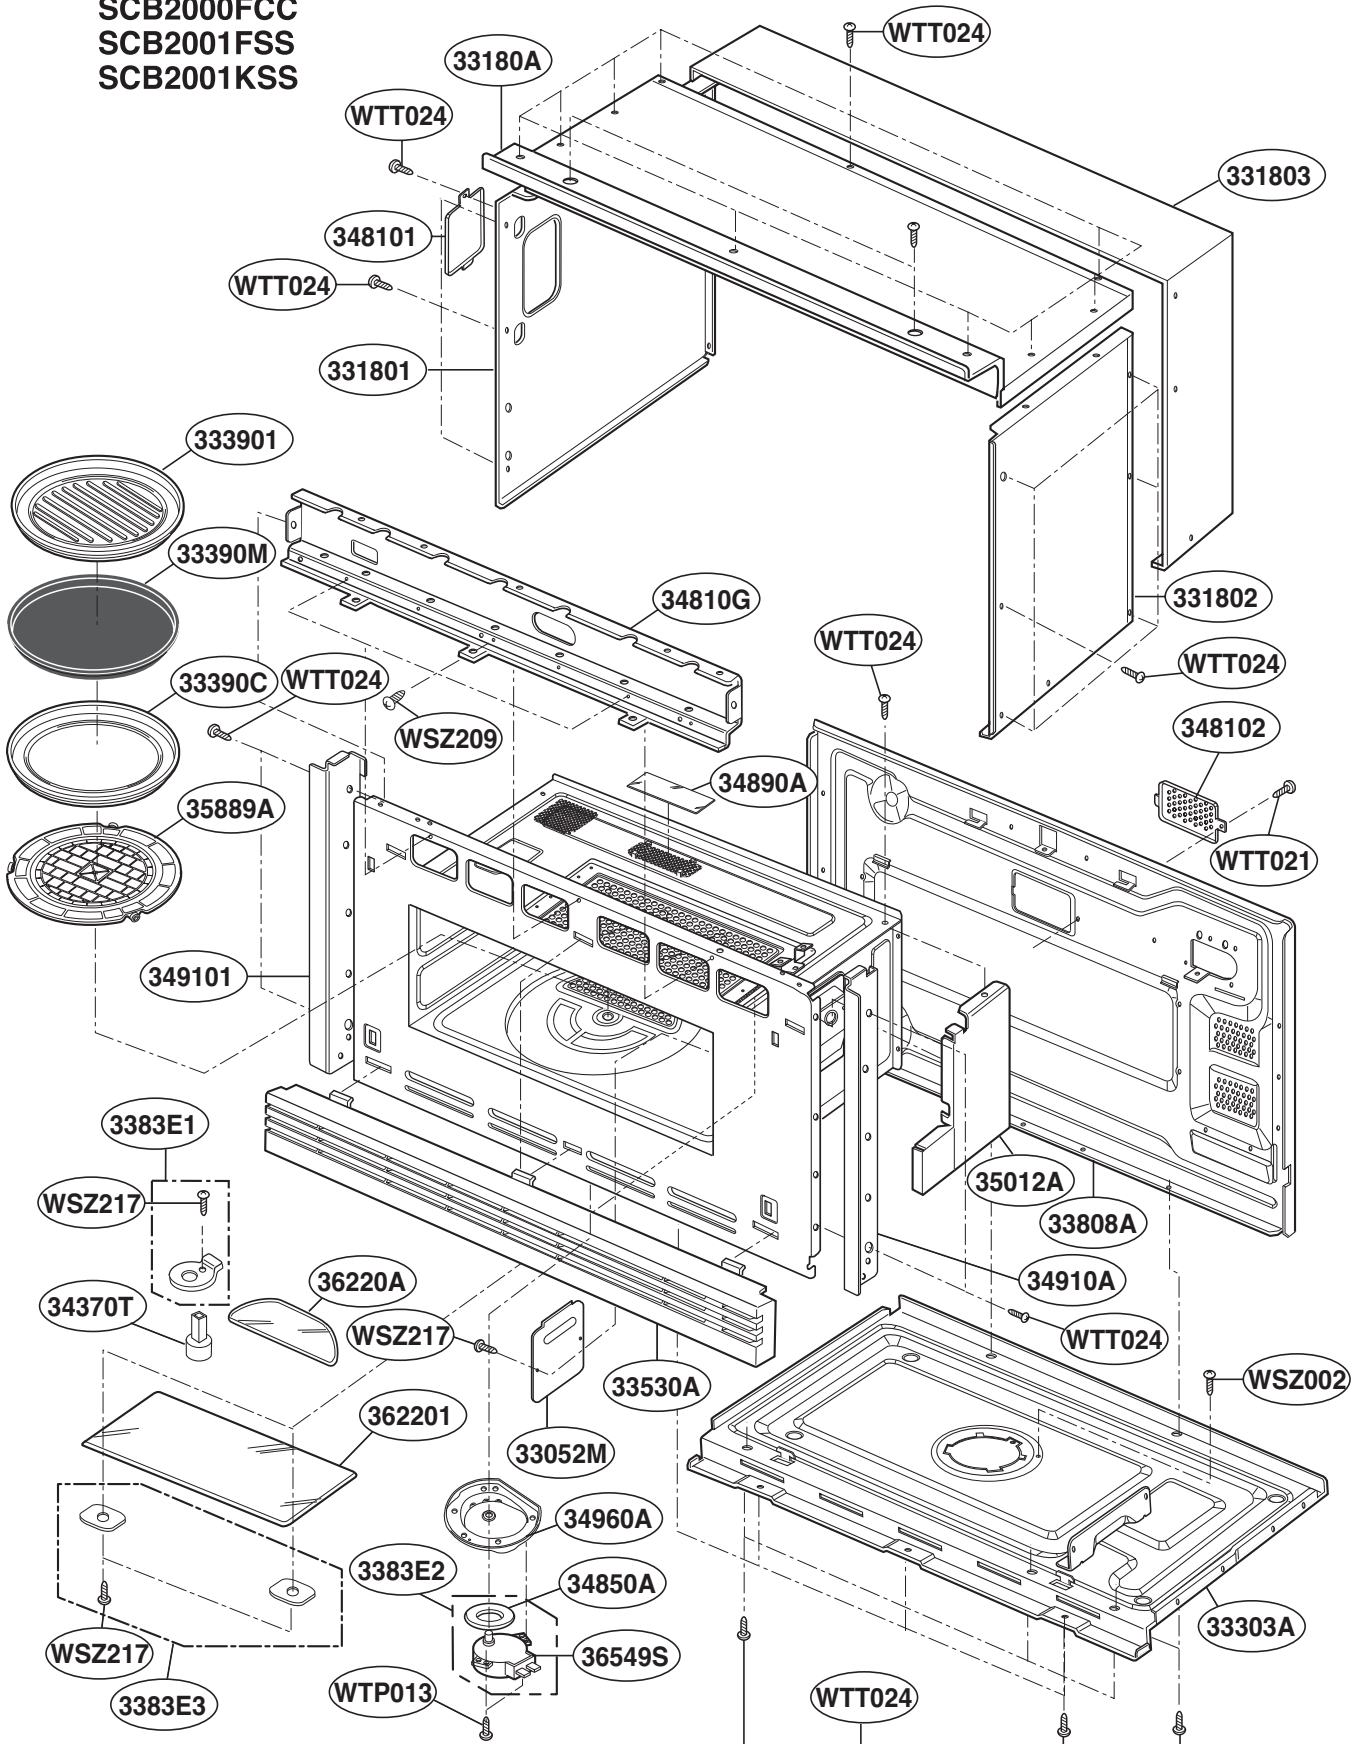

----- Manual continues below -----

EXPLODED VIEW

DOOR PARTS

Model: SCB2000FWW
SCB2000FBB
SCB2000FCC
SCB2001FSS
SCB2001KSS

CONTROLLER PARTS

Model: SCB2000FWW
SCB2000FBB
SCB2000FCC
SCB2001FSS
SCB2001KSS

OVEN CAVITY PARTS

Model: SCB2000FWW
SCB2000FBB
SCB2000FCC
SCB2001FSS
SCB2001KSS

LATCH BOARD PARTS

Model: SCB2000FWW
SCB2000FBB
SCB2000FCC
SCB2001FSS
SCB2001KSS

¥ LEFT

¥ RIGHT

INTERIOR PARTS (I)

Model: SCB2000FWW
SCB2000FBB
SCB2000FCC
SCB2001FSS
SCB2001KSS

INTERIOR PARTS (II-I)

Model: SCB2000FBB 02
SCB2000FCC 02
SCB2000FWW 02
SCB2001FSS 02
SCB2001KSS 01

Check the rating label of Model and order SVC parts according to the Model No.