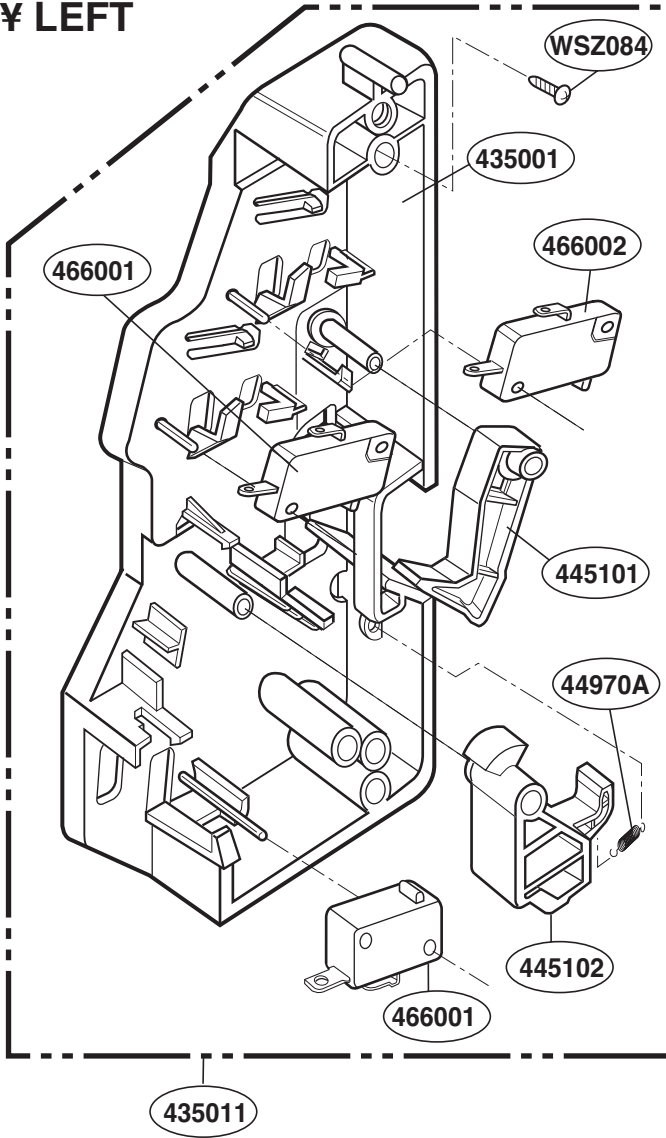

----- Manual continues below -----

EXPLODED VIEW

DOOR PARTS

Model: SCB2000FWW
SCB2000FBB
SCB2000FCC
SCB2001FSS
SCB2001KSS

CONTROLLER PARTS

Model: SCB2000FWW
SCB2000FBB
SCB2000FCC
SCB2001FSS
SCB2001KSS

OVEN CAVITY PARTS

Model: SCB2000FWW
SCB2000FBB
SCB2000FCC
SCB2001FSS
SCB2001KSS

LATCH BOARD PARTS

Model: SCB2000FWW
SCB2000FBB
SCB2000FCC
SCB2001FSS
SCB2001KSS

¥ LEFT

¥ RIGHT

INTERIOR PARTS (I)

Model: SCB2000FWW
SCB2000FBB
SCB2000FCC
SCB2001FSS
SCB2001KSS

INTERIOR PARTS (II-I)

Model: SCB2000FBB 02
SCB2000FCC 02
SCB2000FWW 02
SCB2001FSS 02
SCB2001KSS 01

Check the rating label of Model and order SVC parts according to the Model No.