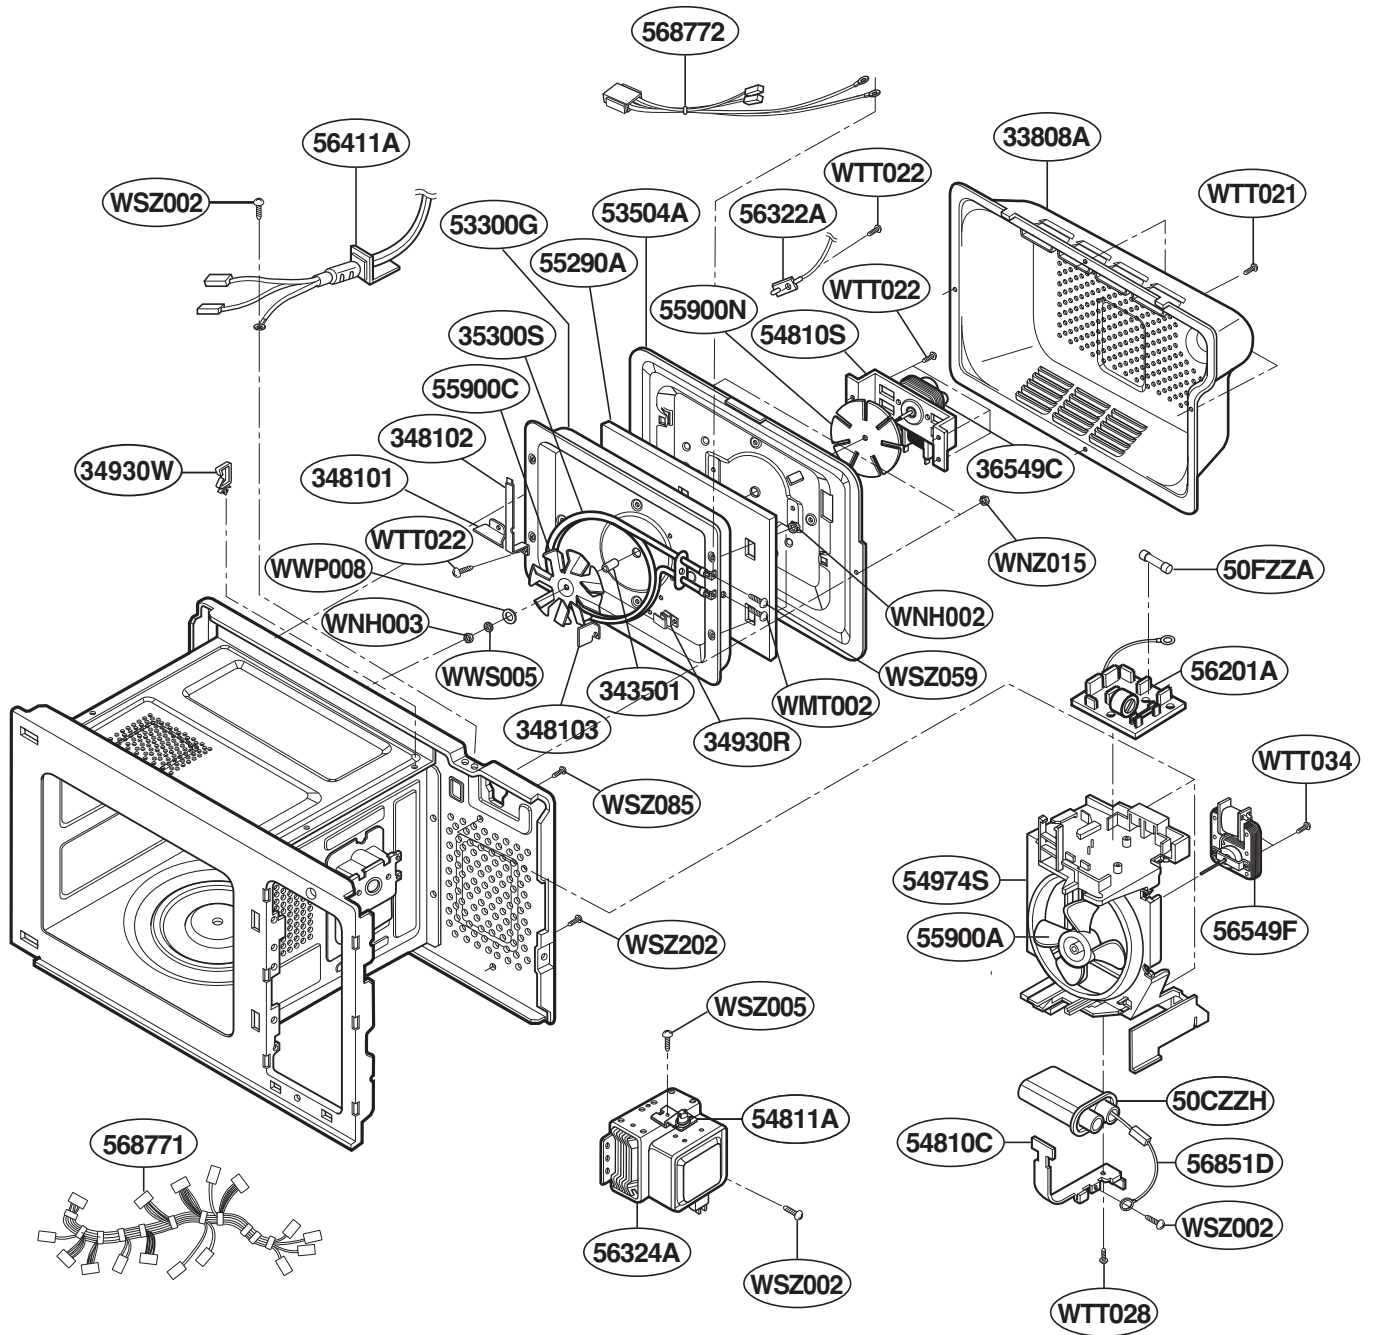

INTERIOR PARTS