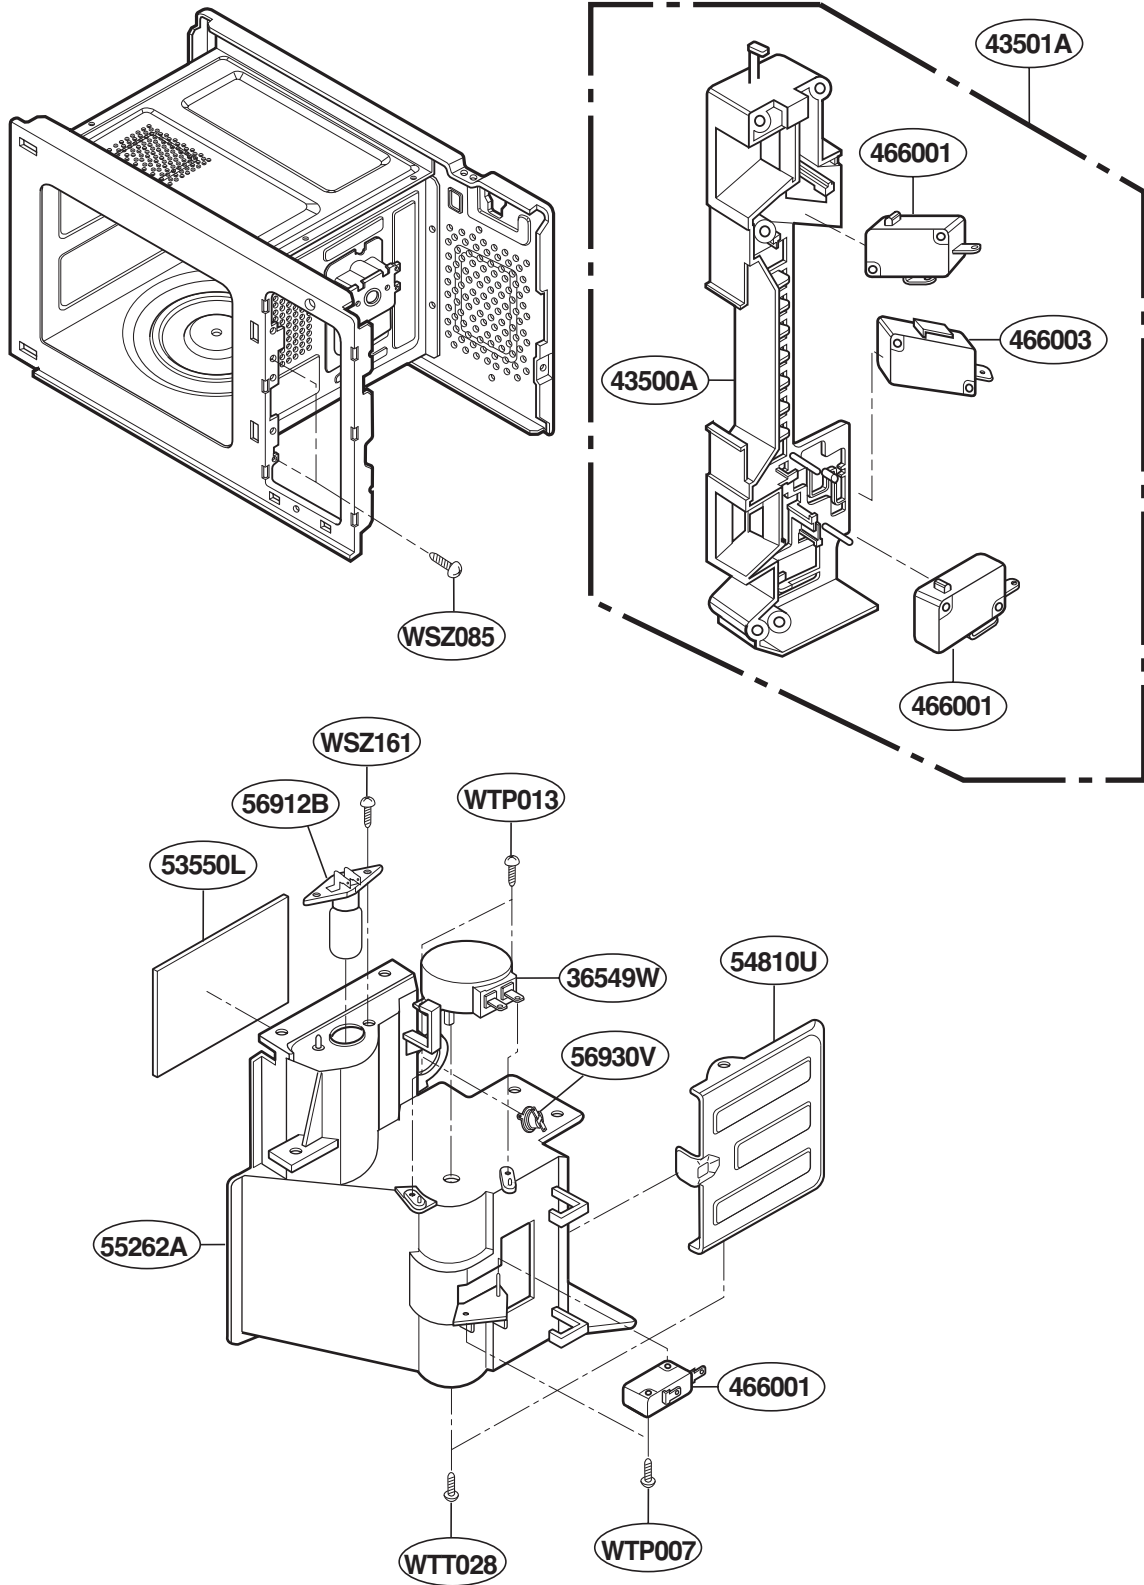

LATCH BOARD PARTS