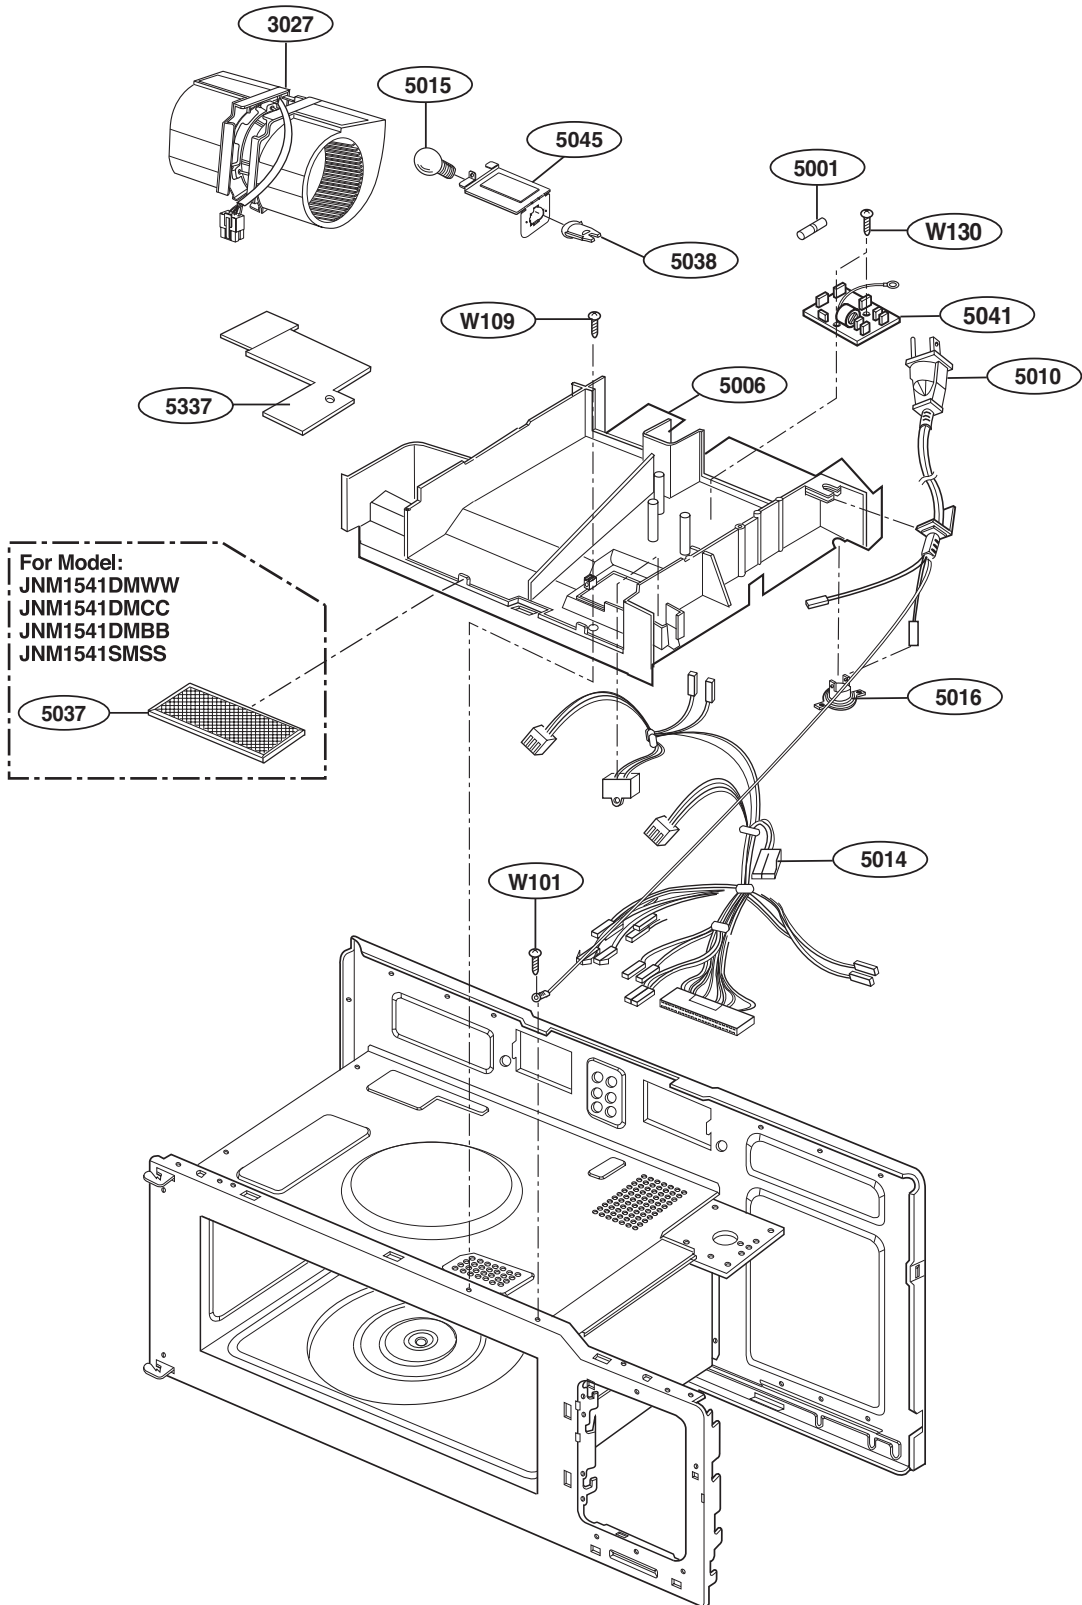

----- Manual continues below -----

EXPLODED VIEW

DOOR PARTS(I)

For Model :
JVM1540DMWW
JVM1540DMBB
JVM1540DMCC
JNM1541DMWW
JNM1541DMBB
JNM1541DMCC
HVM1540DMWW
HVM1540DMBB

P/No: MFL32357701

CONTROLLER PARTS(I)

For Model:
JVM1540DMBB
JNM1541DMBB
HVM1540DMBB
JVM1540SMSS
JVM1540LMCS
JNM1541SMSS
HVM1540LMCS
HVM1540SMSS

LATCH BOARD PARTS

INTERIOR PARTS (I)

INTERIOR PARTS (II)

INSTALLATION PARTS

For Model :
JVM1540MWW
JVM1540DMBB
JVM1540DMCC
JVM1540SMSS
JVM1540LMCS
HVM1540MWW
HVM1540DMBB
HVM1540LMCS
HVM1540SMSS