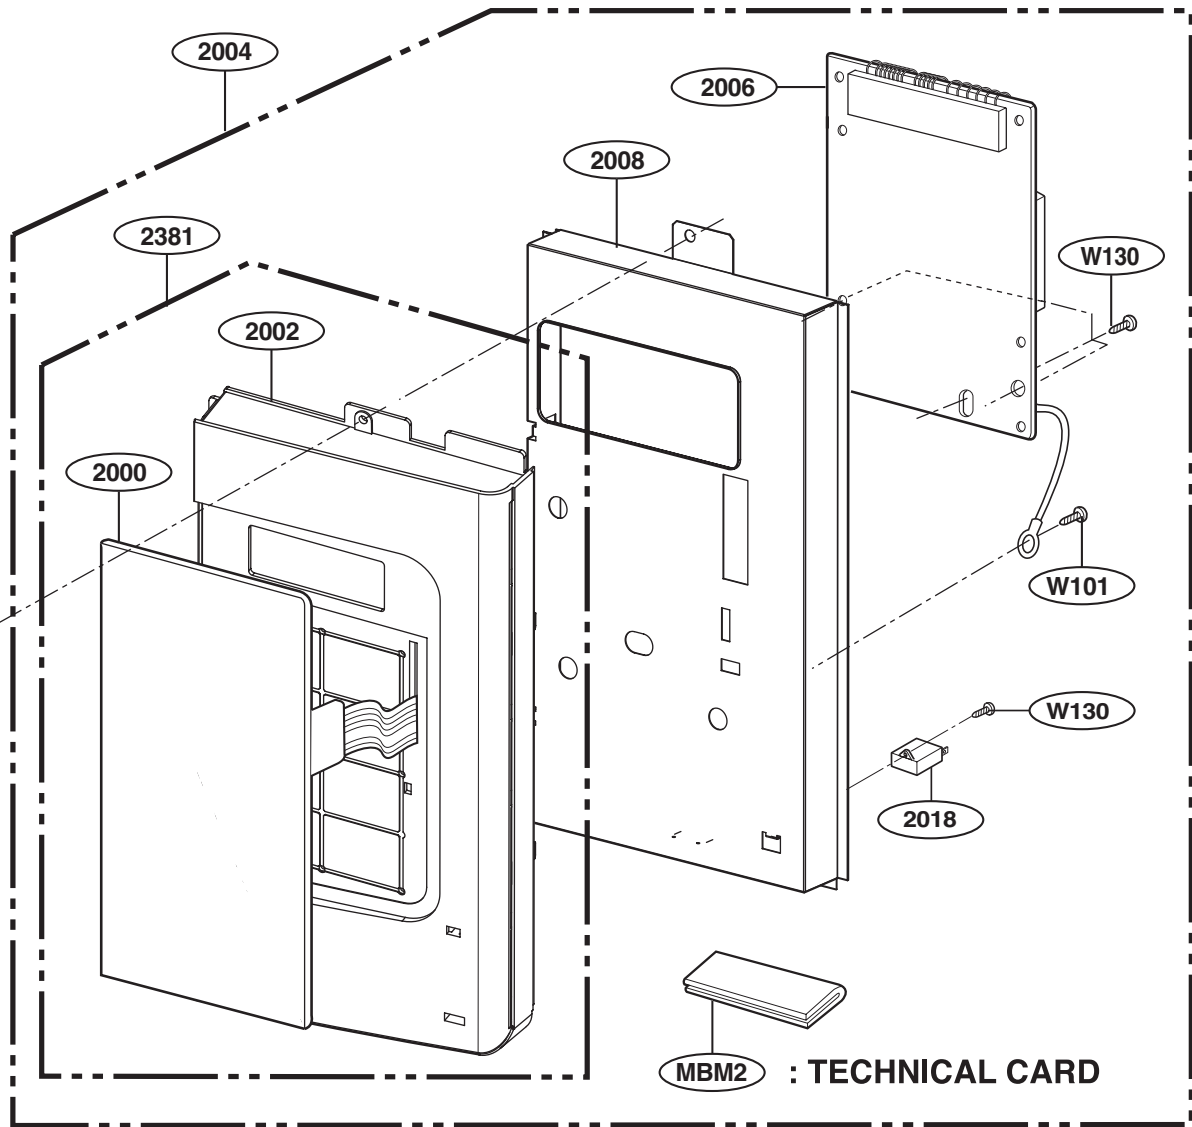

CONTROLLER PARTS(I)

For Model :
JVM1540DMWW
JVM1540DMBB
JVM1540DMCC
JNM1541DMWW
JNM1541DMBB
JNM1541DMCC
HVM1540DMWW
HVM1540DMBB

For Model:
JVM1540DMBB
JNM1541DMBB
HVM1540DMBB
W142

For Model:
JVM1540DMWW
JVM1540DMCC
JNM1541DMWW
JNM1541DMCC
HVM1540DMWW
W138