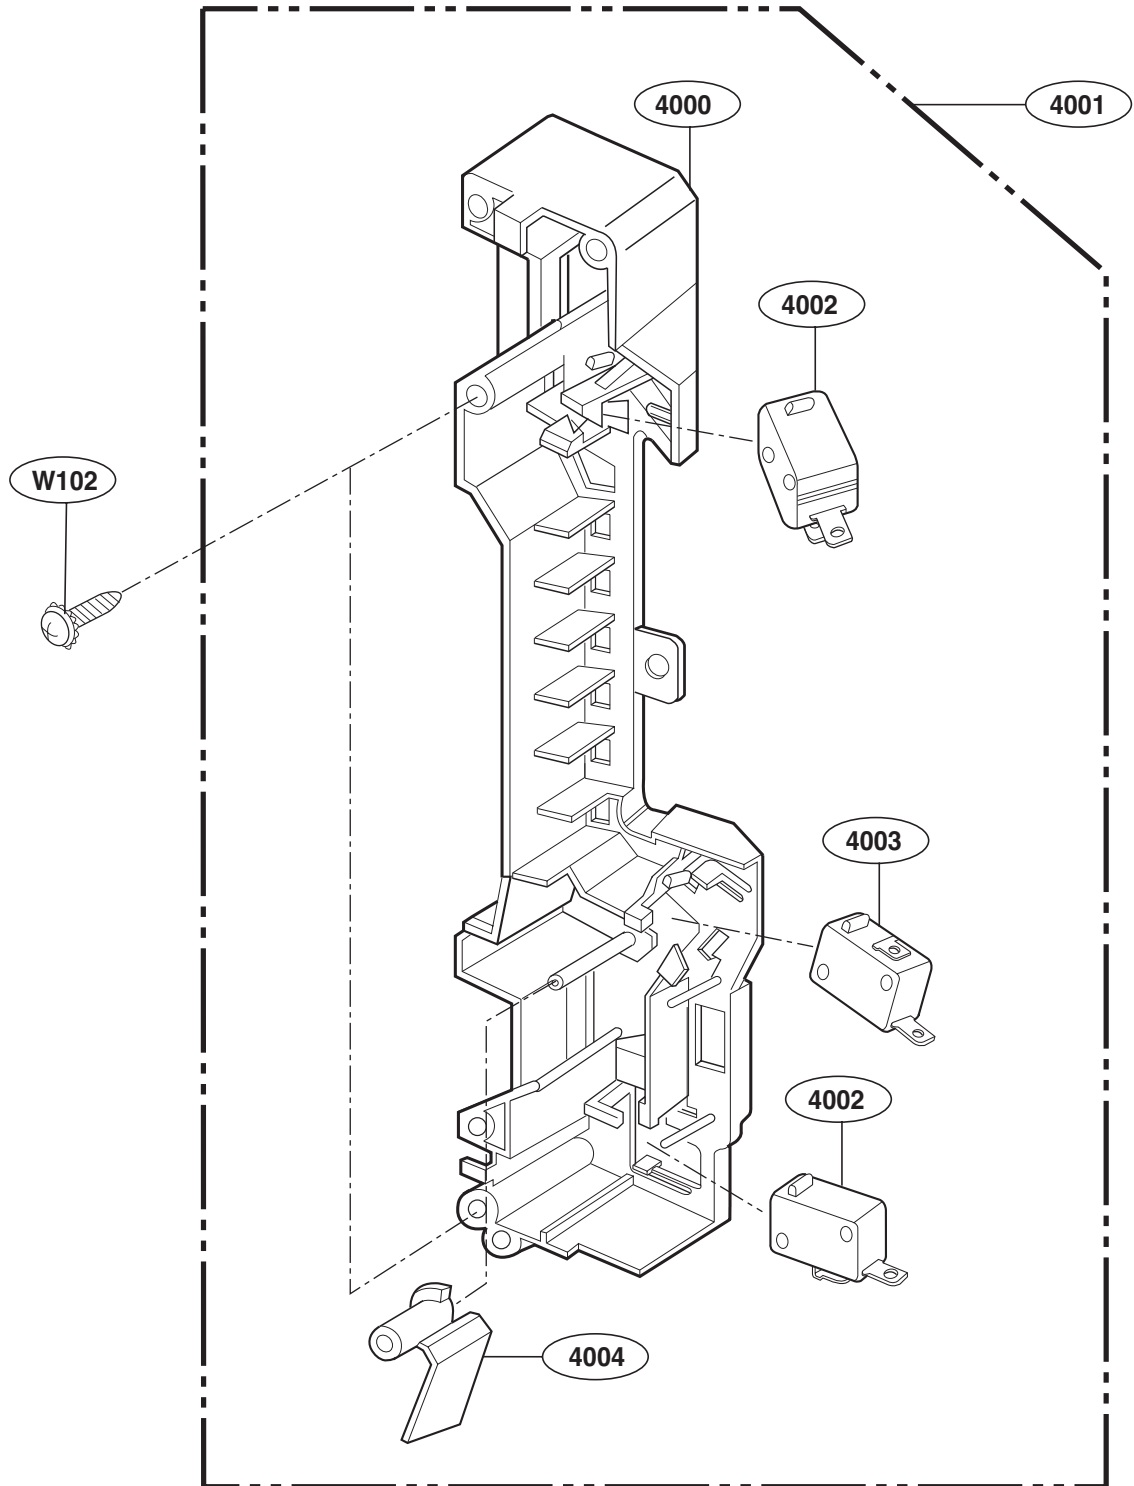

----- Manual continues below -----

EXPLODED VIEW

DOOR PARTS(I)

For Model :
JVM1540DMWW
JVM1540DMBB
JVM1540DMCC
JNM1541DMWW
JNM1541DMBB
JNM1541DMCC
HVM1540DMWW
HVM1540DMBB

P/No: MFL32357701

CONTROLLER PARTS(I)

For Model:
JVM1540DMBB
JNM1541DMBB
HVM1540DMBB
JVM1540SMSS
JVM1540LMCS
JNM1541SMSS
HVM1540LMCS
HVM1540SMSS

LATCH BOARD PARTS

INTERIOR PARTS (I)

INTERIOR PARTS (II)

INSTALLATION PARTS

For Model :
JVM1540MWW
JVM1540DMBB
JVM1540DMCC
JVM1540SMSS
JVM1540LMCS
HVM1540MWW
HVM1540DMBB
HVM1540LMCS
HVM1540SMSS