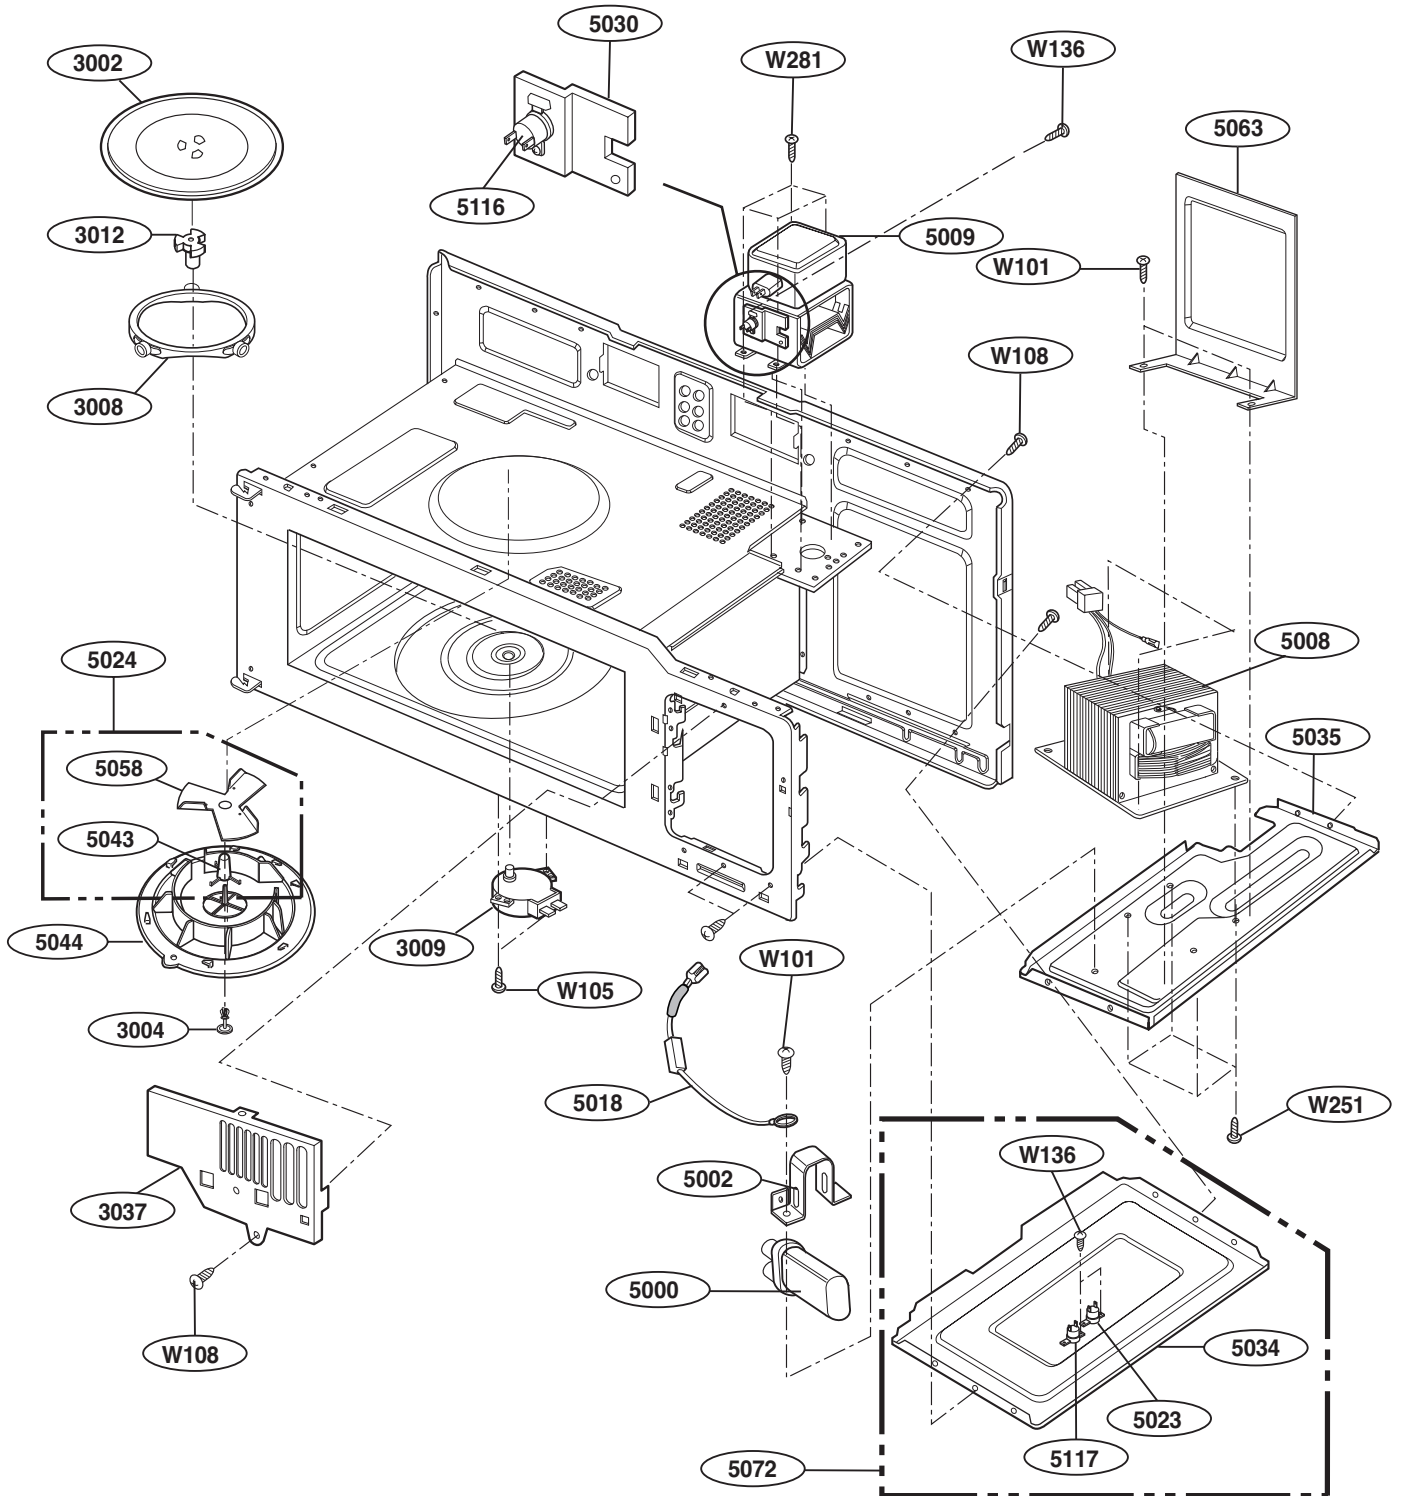

----- Manual continues below -----

EXPLODED VIEW

DOOR PARTS(I)

For Model :
JVM1540DMWW
JVM1540DMBB
JVM1540DMCC
JNM1541DMWW
JNM1541DMBB
JNM1541DMCC
HVM1540DMWW
HVM1540DMBB

P/No: MFL32357701

CONTROLLER PARTS(I)

OVEN CAVITY PARTS

For Model :
JVM1540SMSS
JVM1540LMCS
JNM1541SMSS
HVM1540LMCS
HVM1540SMSS

For Model :
JVM1540DMWW
JVM1540DMBB
JVM1540DMCC
JNM1541DMWW
JNM1541DMBB
JNM1541DMCC
HVM1540DMWW
HVM1540DMBB

For Model:
JVM1540DMWW
JVM1540DMCC
JNM1541DMWW
JNM1541DMCC
HVM1540DMWW

For Model:
JVM1540DMBB
JNM1541DMBB
HVM1540DMBB
JVM1540SMSS
JVM1540LMCS
JNM1541SMSS
HVM1540LMCS
HVM1540SMSS

LATCH BOARD PARTS

INTERIOR PARTS (I)

INTERIOR PARTS (II)

INSTALLATION PARTS

For Model :
JVM1540MWW
JVM1540DMBB
JVM1540DMCC
JVM1540SMSS
JVM1540LMCS
HVM1540MWW
HVM1540DMBB
HVM1540LMCS
HVM1540SMSS