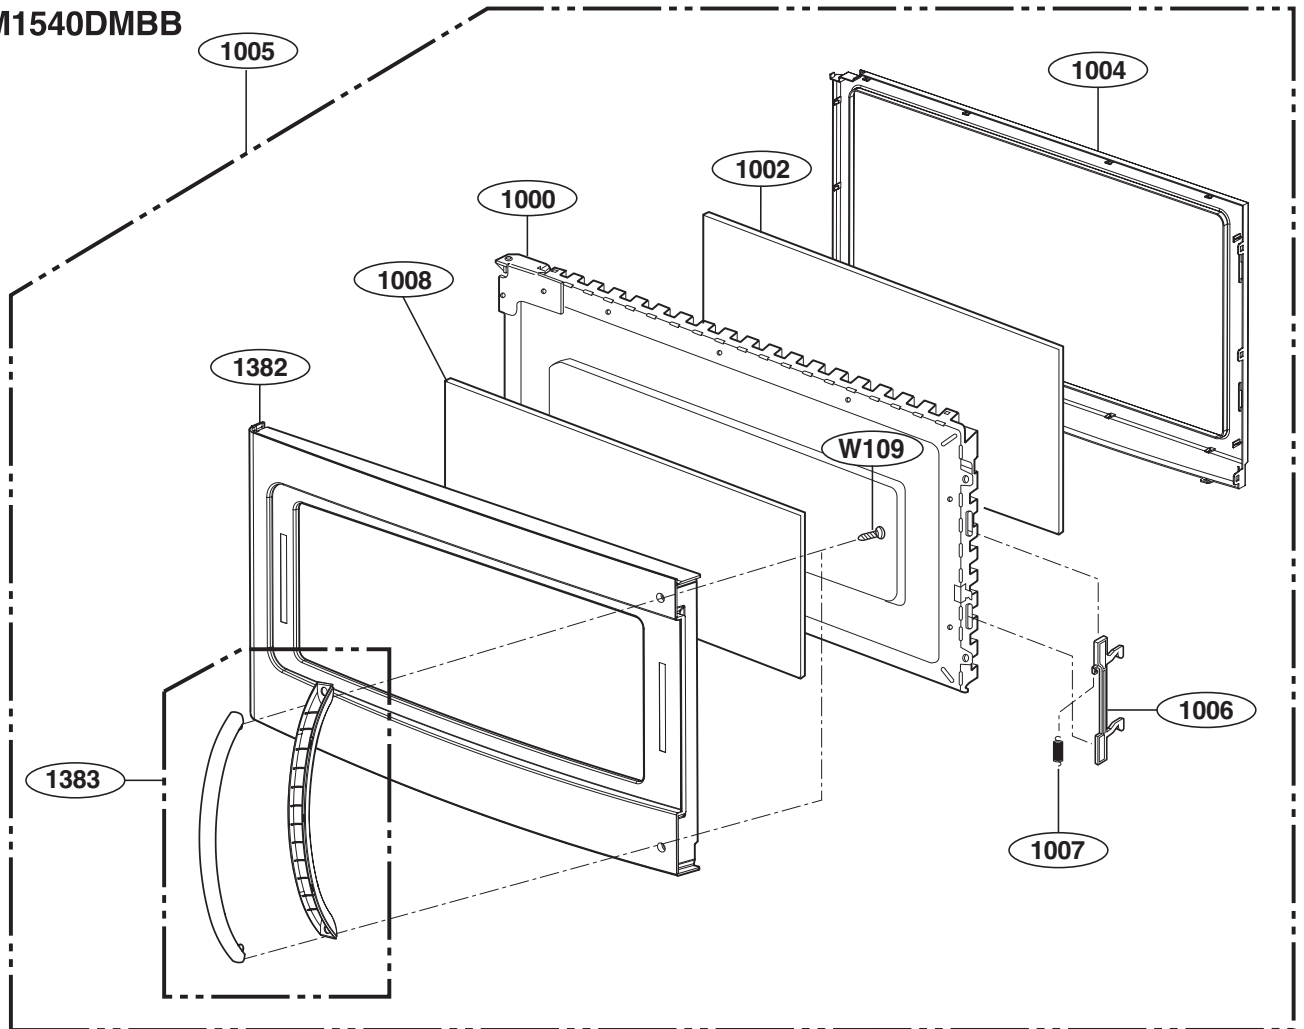

----- Manual continues below -----

EXPLODED VIEW

DOOR PARTS(I)

For Model :
JVM1540DMWW
JVM1540DMBB
JVM1540DMCC
JNM1541DMWW
JNM1541DMBB
JNM1541DMCC
HVM1540DMWW
HVM1540DMBB

P/No: MFL32357701

CONTROLLER PARTS(I)