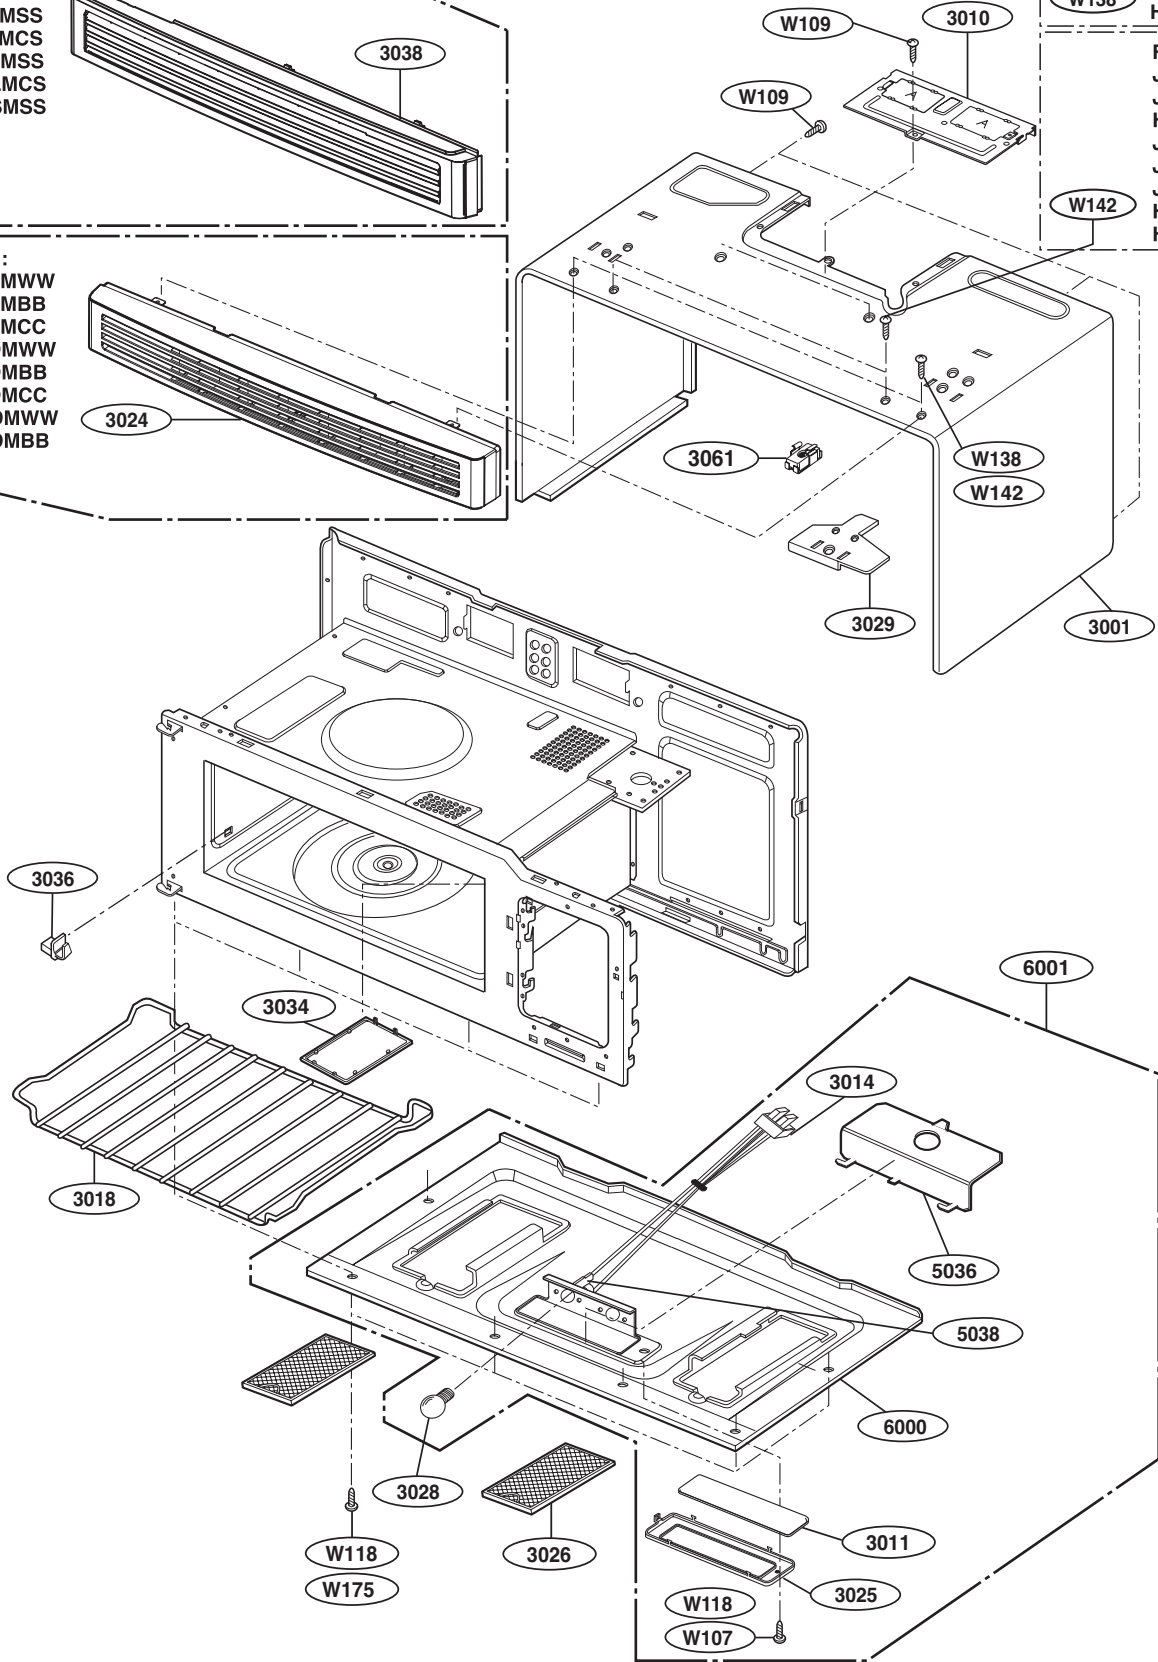

----- Manual continues below -----

EXPLODED VIEW

DOOR PARTS(I)

For Model :
JVM1540DMWW
JVM1540DMBB
JVM1540DMCC
JNM1541DMWW
JNM1541DMBB
JNM1541DMCC
HVM1540DMWW
HVM1540DMBB

P/No: MFL32357701

CONTROLLER PARTS(I)

OVEN CAVITY PARTS

For Model :
JVM1540SMSS
JVM1540LMCS
JNM1541SMSS
HVM1540LMCS
HVM1540SMSS

For Model :
JVM1540DMWW
JVM1540DMBB
JVM1540DMCC
JNM1541DMWW
JNM1541DMBB
JNM1541DMCC
HVM1540DMWW
HVM1540DMBB

For Model:
JVM1540DMWW
JVM1540DMCC
JNM1541DMWW
JNM1541DMCC
HVM1540DMWW

For Model:
JVM1540DMBB
JNM1541DMBB
HVM1540DMBB
JVM1540SMSS
JVM1540LMCS
JNM1541SMSS
HVM1540LMCS
HVM1540SMSS

LATCH BOARD PARTS

INTERIOR PARTS (I)

INTERIOR PARTS (II)

INSTALLATION PARTS

For Model :
JVM1540MWW
JVM1540DMBB
JVM1540DMCC
JVM1540SMSS
JVM1540LMCS
HVM1540MWW
HVM1540DMBB
HVM1540LMCS
HVM1540SMSS