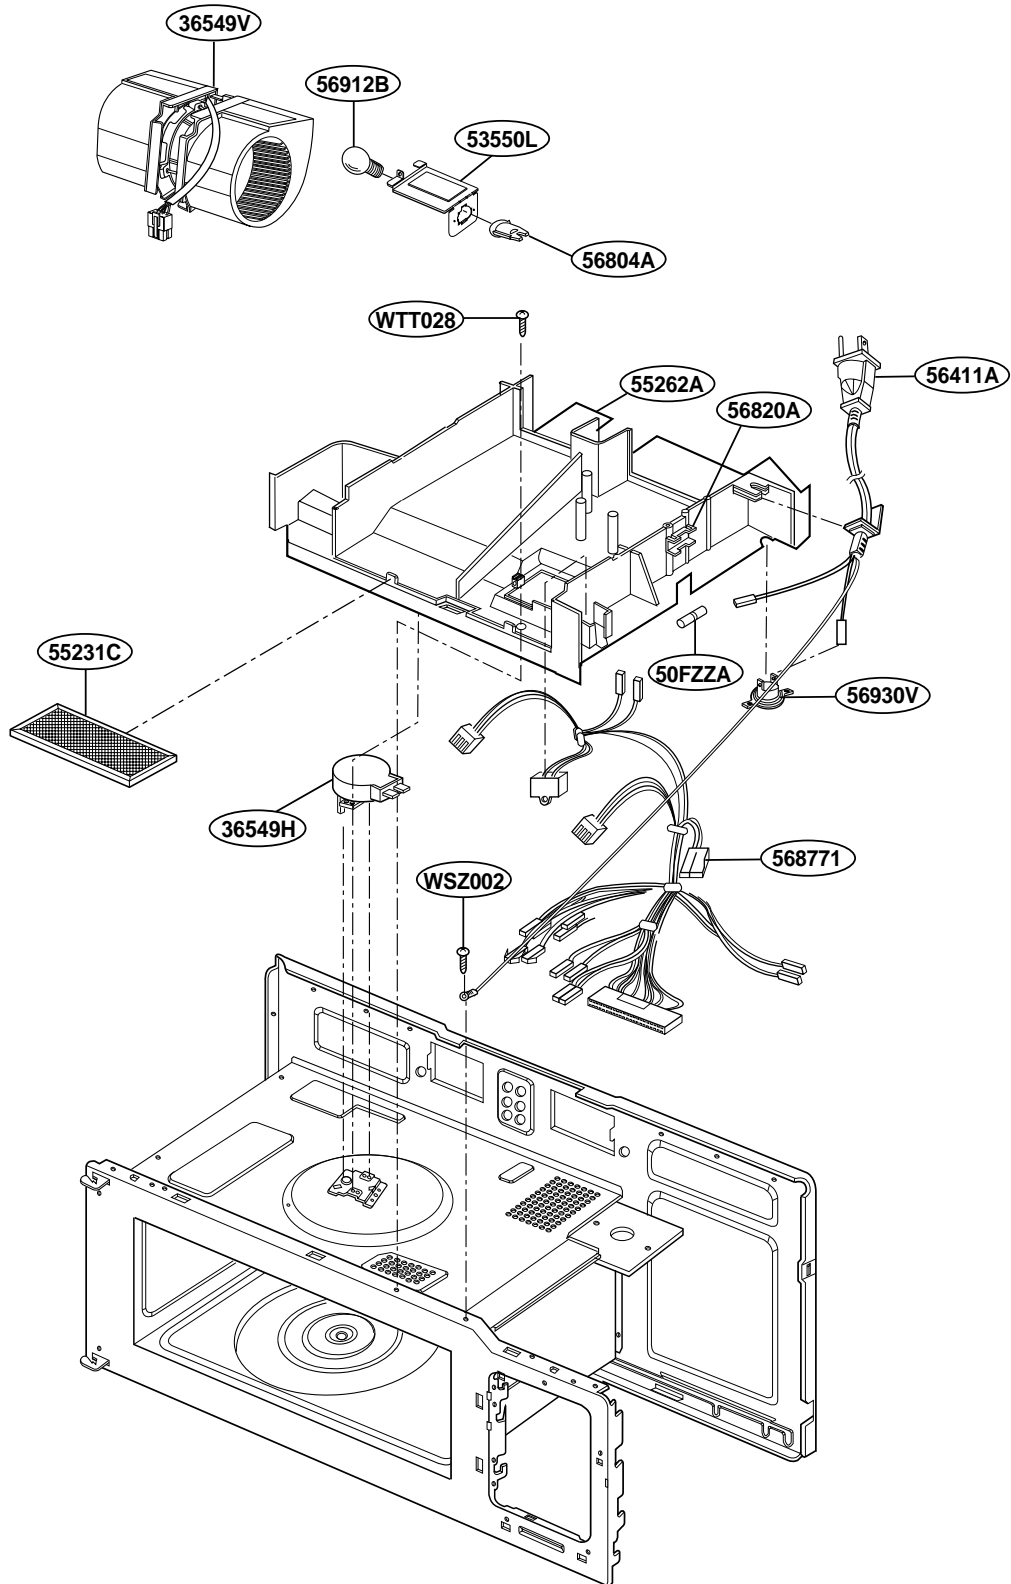

EXPLODED VIEW

MODEL : JVM1542BF/WF

DOOR PARTS

P/NO: 3828W5S3364

CONTROLLER PARTS

OVEN CAVITY PARTS

LATCH BOARD PARTS

INTERIOR PARTS(I)

INTERIOR PARTS(II)

INSTALLATION PARTS