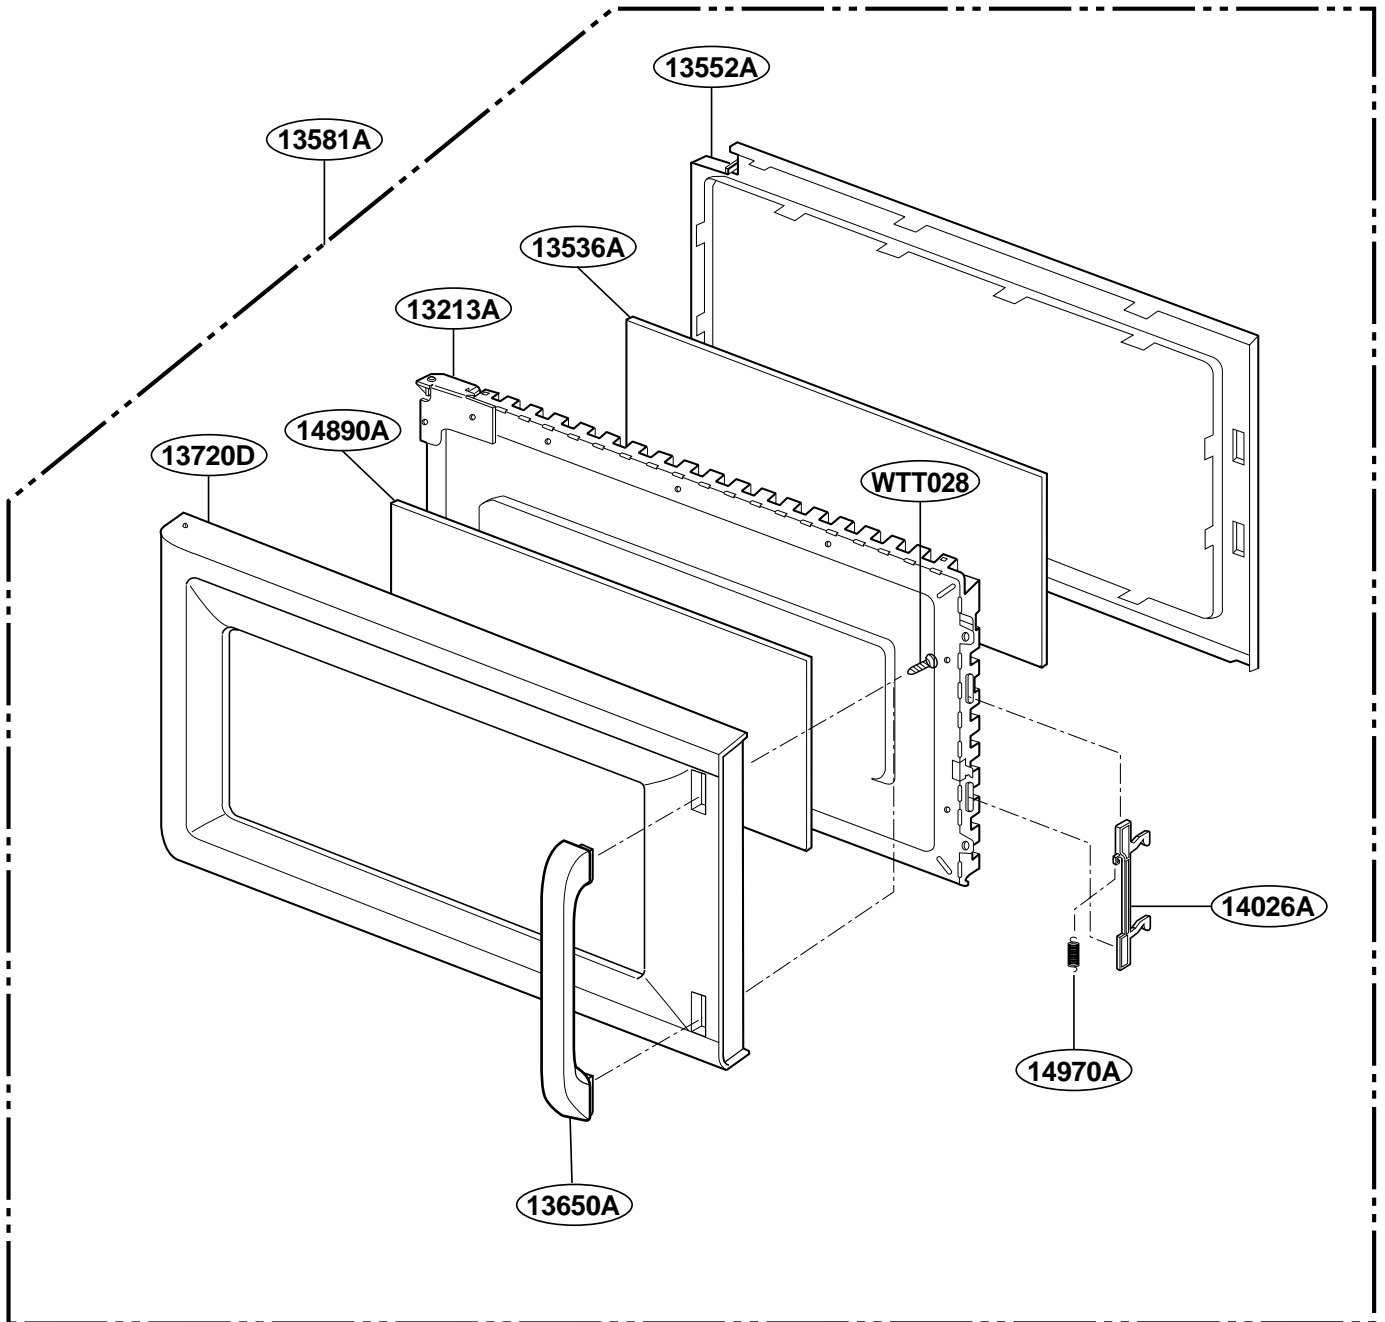

EXPLODED VIEW

MODEL : JVM1542BF/WF

DOOR PARTS

P/NO: 3828W5S3364

CONTROLLER PARTS

OVEN CAVITY PARTS

LATCH BOARD PARTS

INTERIOR PARTS(I)

INTERIOR PARTS(II)

INSTALLATION PARTS