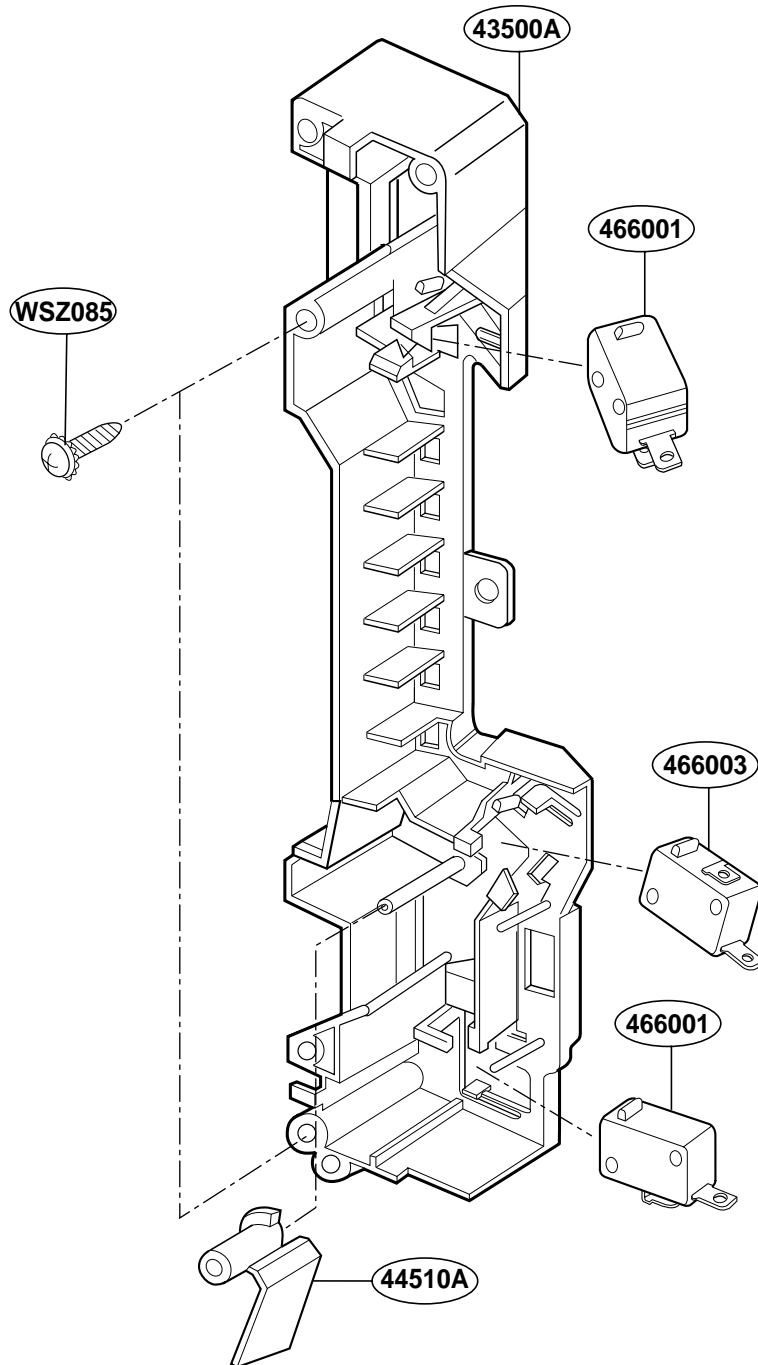

EXPLODED VIEW

MODEL : JVM1542BF/WF

DOOR PARTS

P/NO: 3828W5S3364

CONTROLLER PARTS

OVEN CAVITY PARTS

LATCH BOARD PARTS

INTERIOR PARTS(I)

INTERIOR PARTS(II)

INSTALLATION PARTS