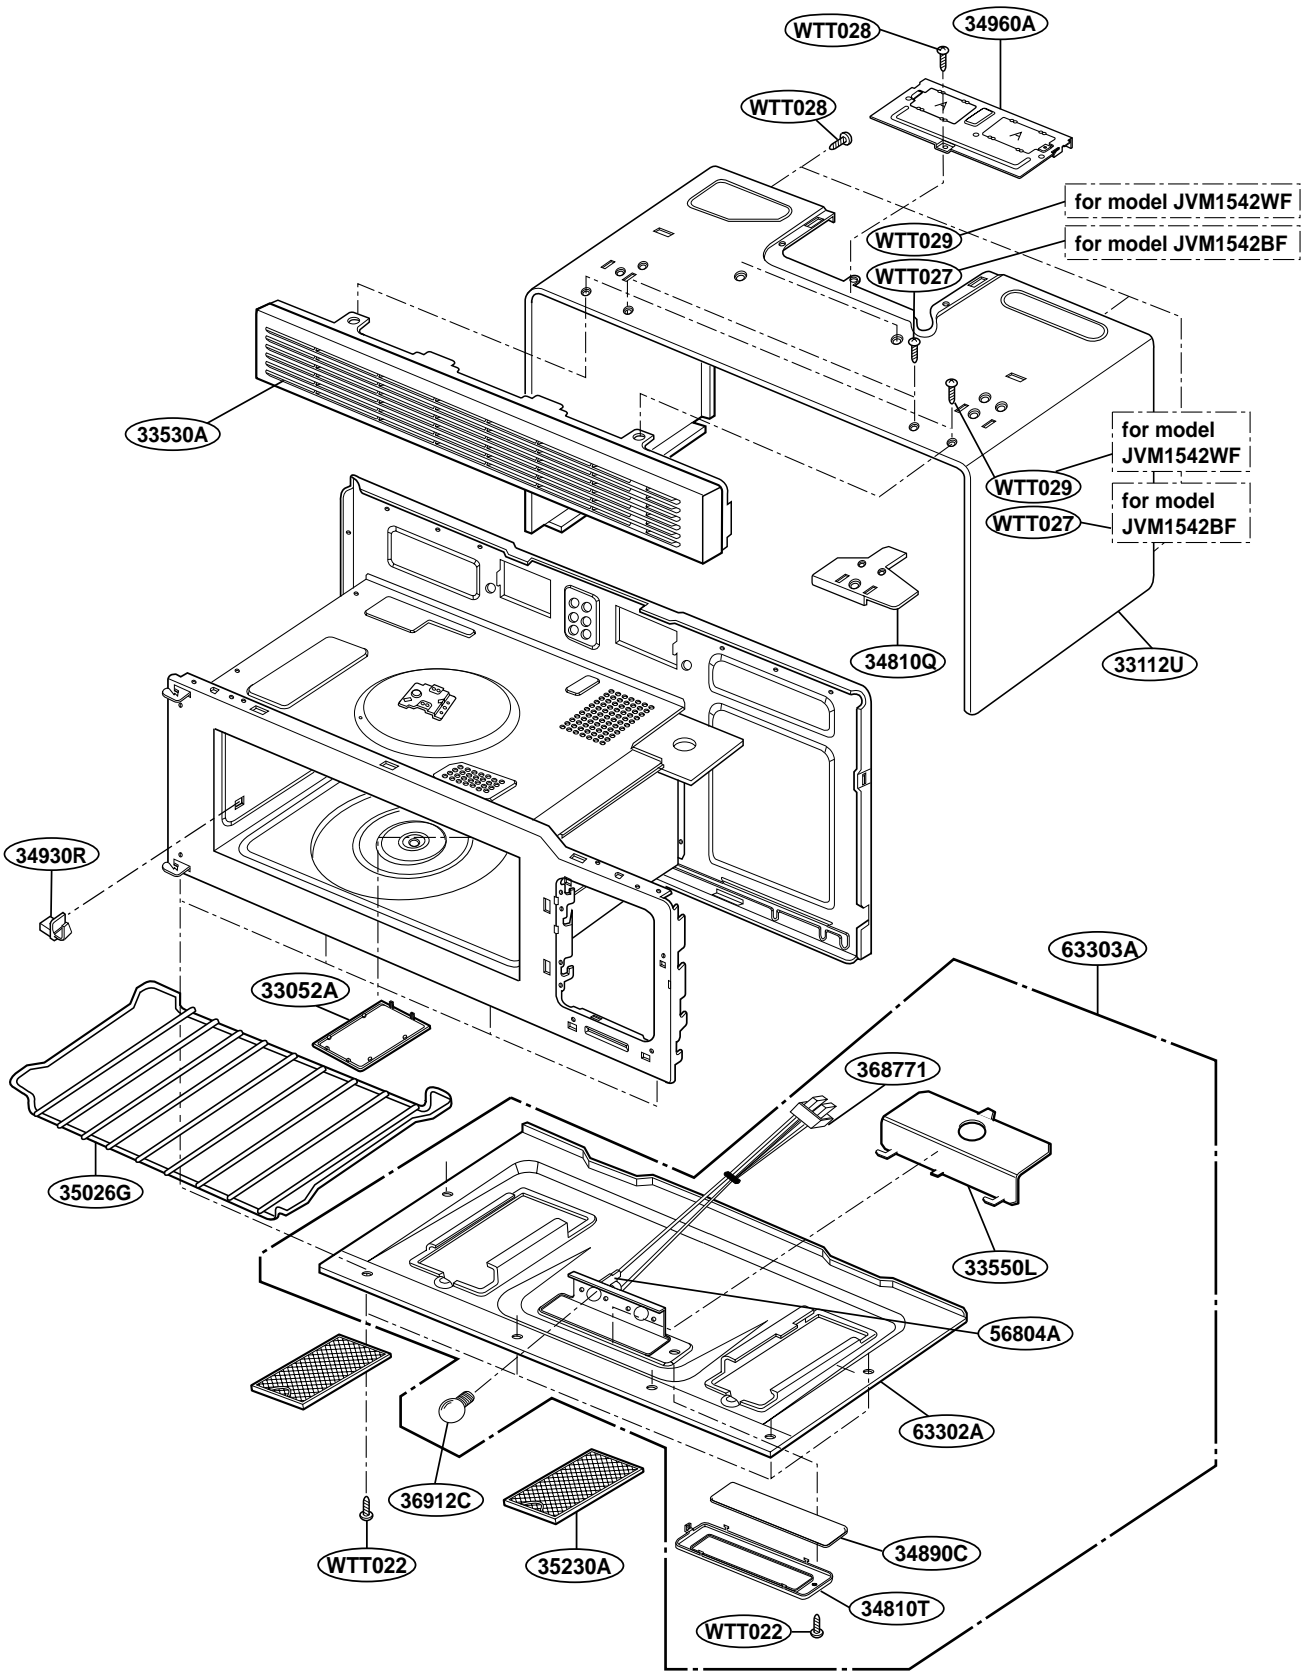

EXPLODED VIEW

MODEL : JVM1542BF/WF

DOOR PARTS

P/NO: 3828W5S3364

CONTROLLER PARTS

OVEN CAVITY PARTS

LATCH BOARD PARTS

INTERIOR PARTS(I)

INTERIOR PARTS(II)

INSTALLATION PARTS