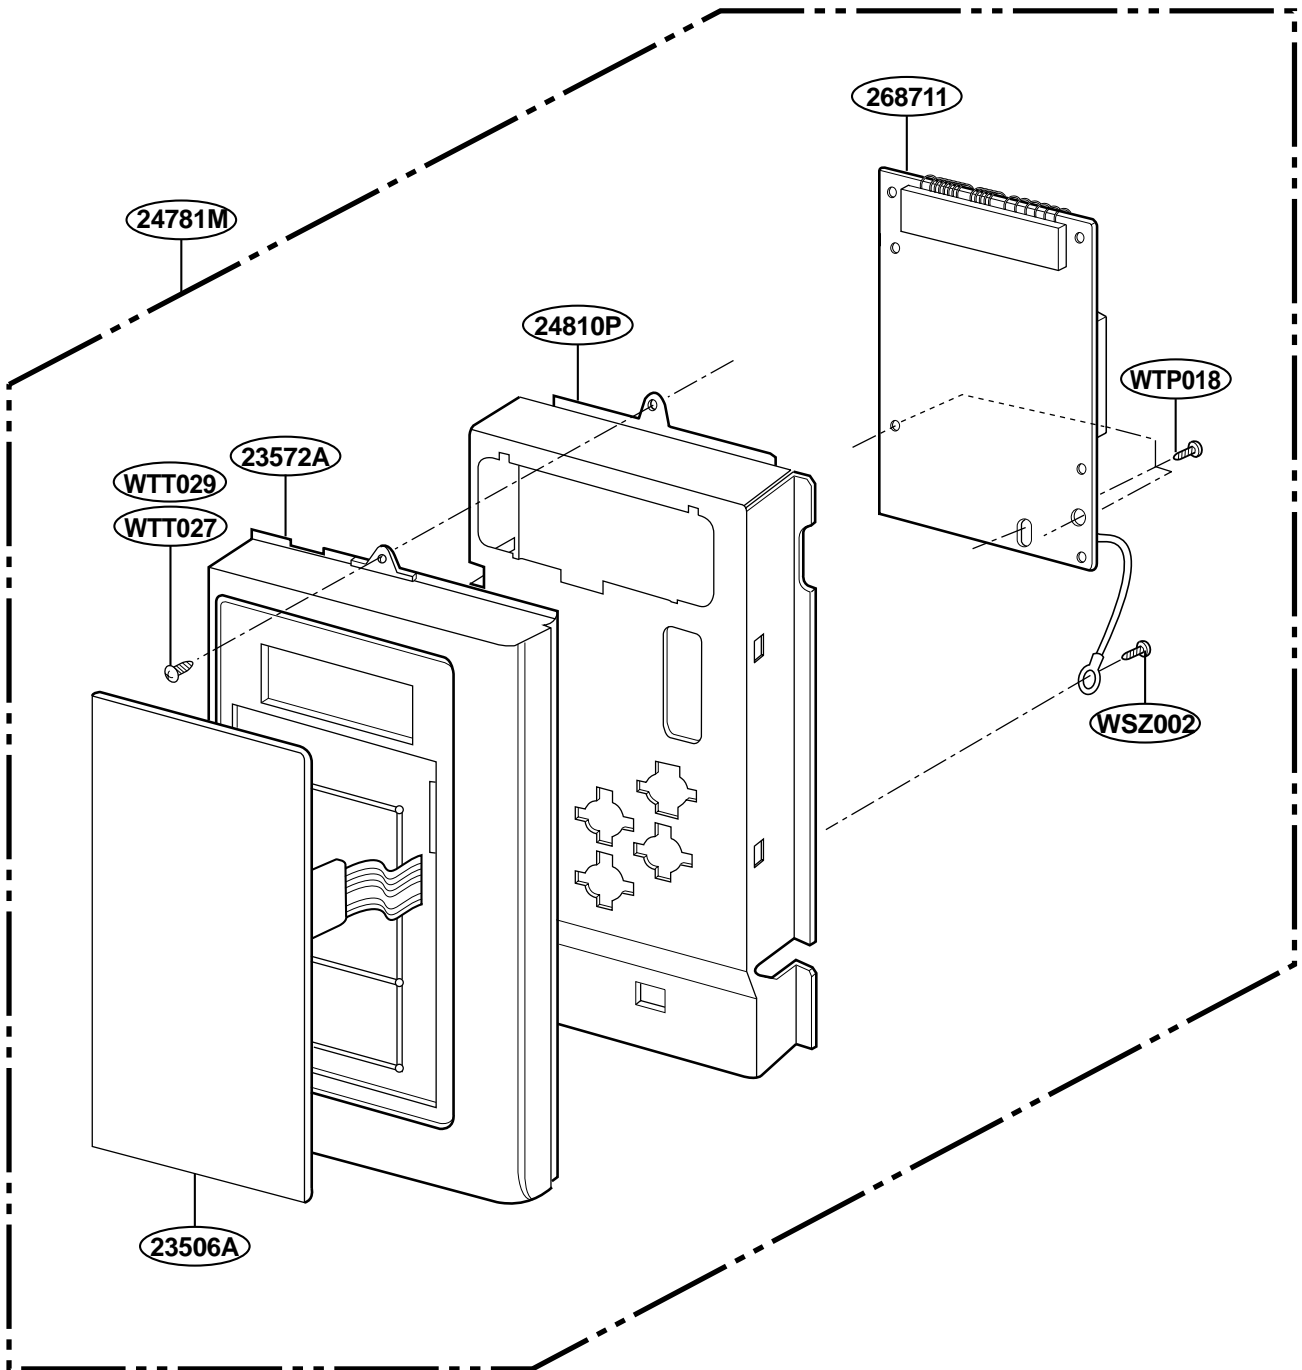

EXPLODED VIEW

MODEL : JVM1542BF/WF

DOOR PARTS

P/NO: 3828W5S3364

CONTROLLER PARTS

OVEN CAVITY PARTS

LATCH BOARD PARTS

INTERIOR PARTS(I)

INTERIOR PARTS(II)

INSTALLATION PARTS