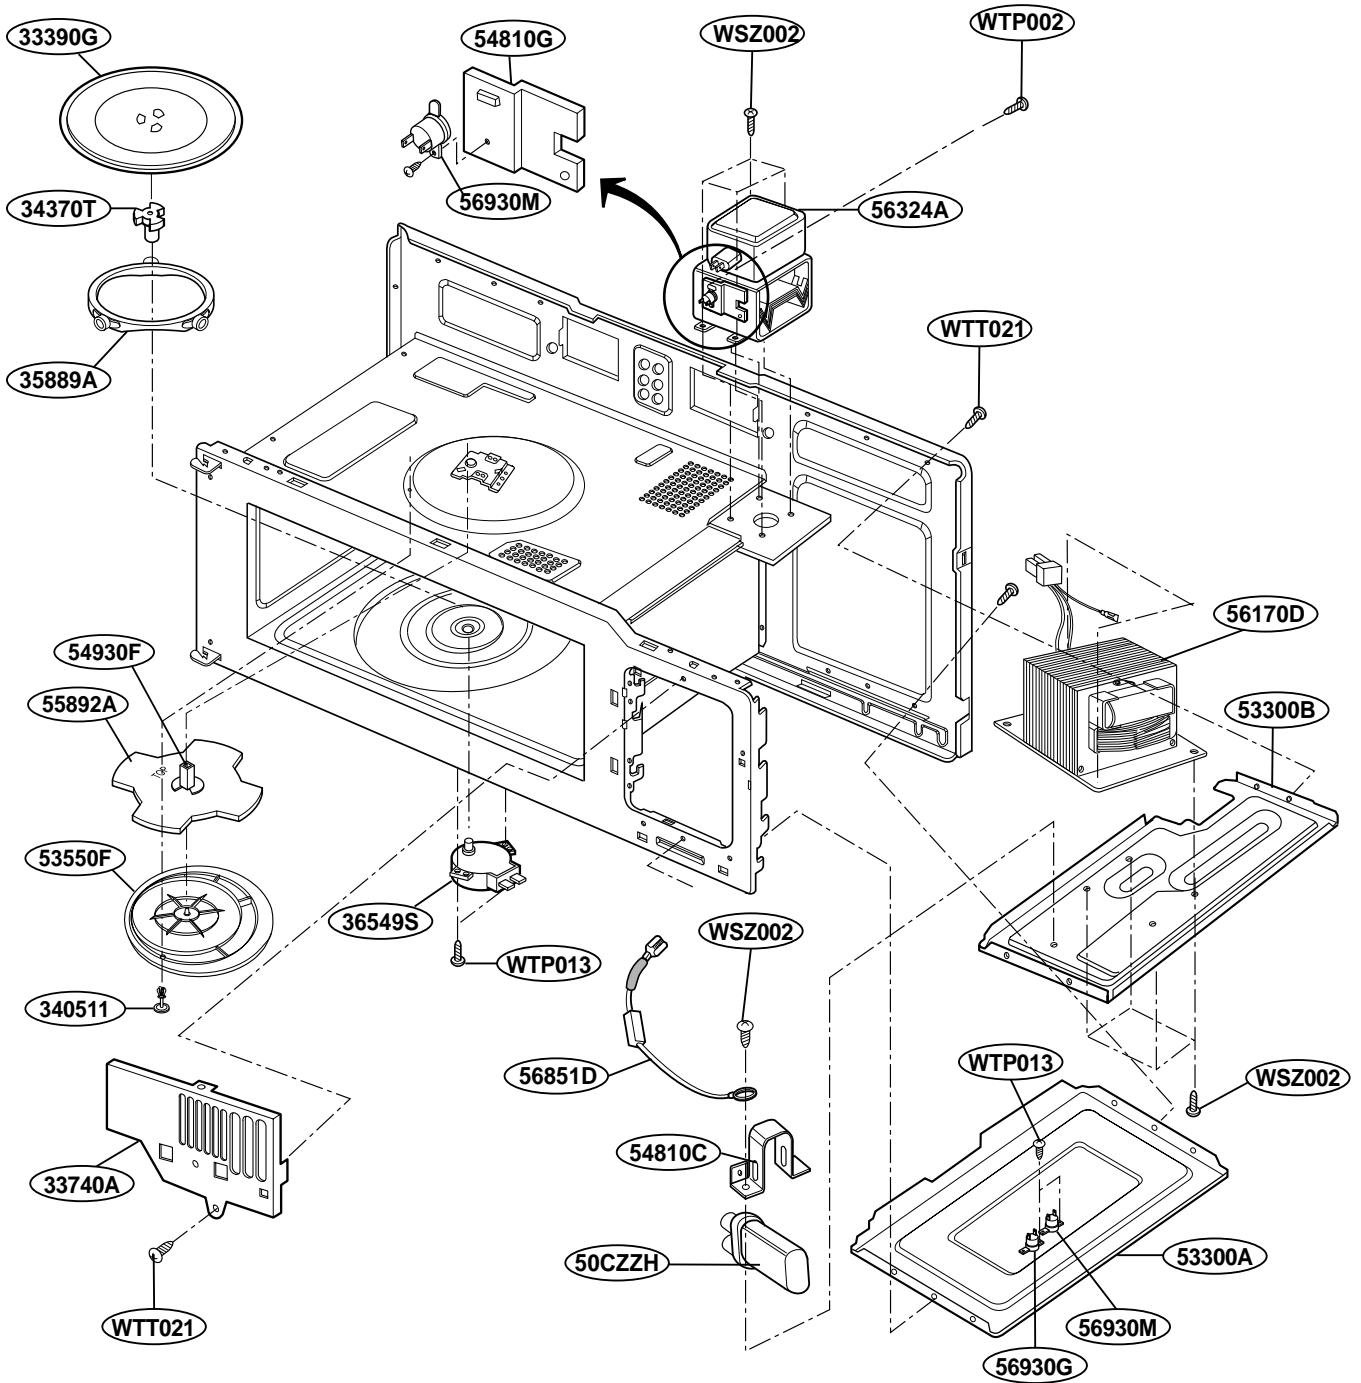

EXPLODED VIEW

MODEL : JVM1542BF/WF

DOOR PARTS

P/NO: 3828W5S3364

CONTROLLER PARTS

OVEN CAVITY PARTS

LATCH BOARD PARTS

INTERIOR PARTS(I)

INTERIOR PARTS(II)

INSTALLATION PARTS