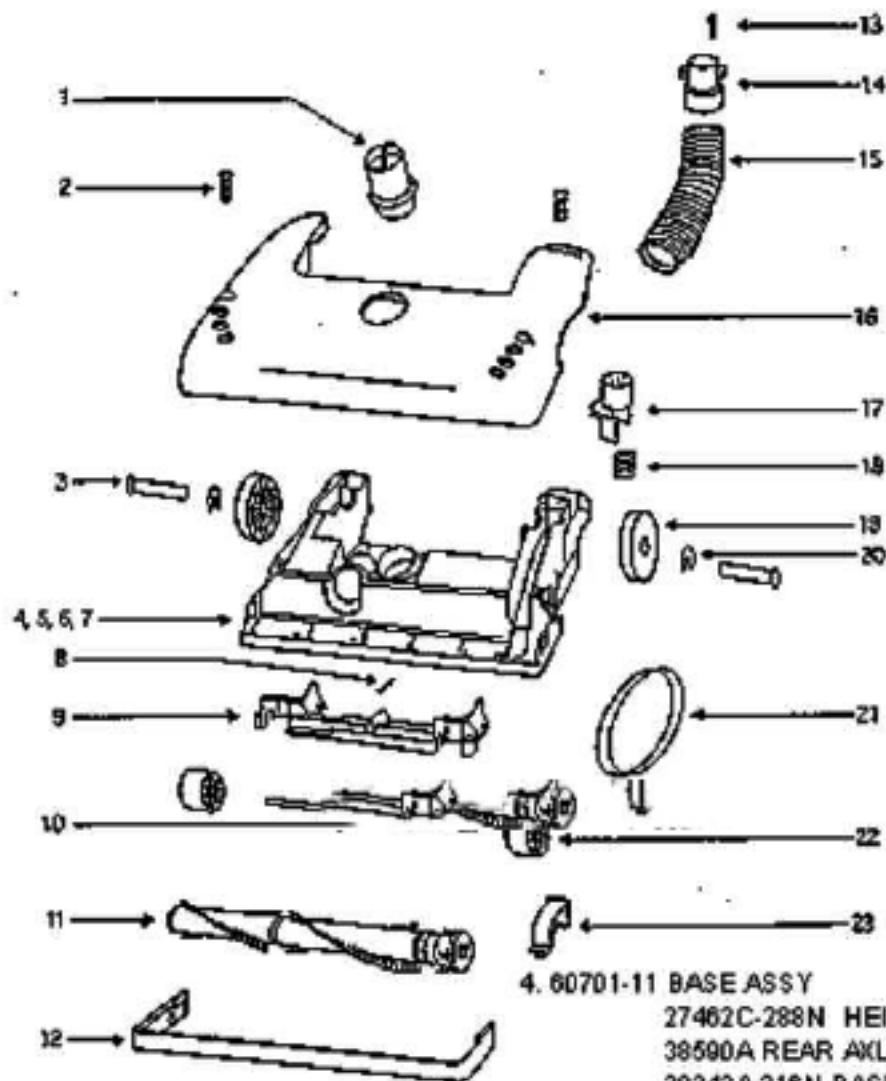

Ref#	Part	Description	Comments	Qty
1	02093A-119N	CADDY - TOOL		
2	15072-313N	LENS - MOTOR COVER		
3	15536A-119N	AIR DUCT		
4	27171A	GASKET		
5	27474C-288N	SWITCH - BUTTON		
6	27549-288N	DOOR - FILTER		
7	27552B	GROMMET		
8	27962	GASKET		
9	28304A	SWITCH - PUSHBUTTON		
10	28425	GRILLE - AIR DUCT		
11	38420-2	CLAMP		
12	38611-1	HEADLAMP SCKT & TERMINAL		
13	38613	GASKET		
14	38661	FOAM - SOUND		
15	38678-119N	PLUNGER		
16	38680-17	SUPPLY CORD & TERMINAL AS		
17	38688	MOTOR SHIELD		
18	39023	FLANGE - MOTOR INTAKE		
19	39252-2	THERMOSTAT & TERMINAL ASS		
20	48815	LAMP - HEADLIGHT		
21	53197-1	SCREW PACKAGE		
22	54936-84	BAG COVER ASSY - PACKAGED		
23	55794	SPRING		
24	58505	GASKET - BAG COVER		
25	59297SV	GASKET - AIR DUCT		
26	60068-2	SCREW PACKAGE		
27	60126-15	REAR HOUSING - PACKAGED		
28	60134	TORS SPRING PKG		
29	60192-1	WIRE SPLICE 5		
30	60845-1	MOTOR ASSEMBLY - PACKAGED		
31	61333	MOTOR FILTER PACKAGE		
32	61432-14	MOTOR COVER ASSY W/O LENS		
33	70521	RETAINING RING PKG		
34	71139-1	HANDLE & CAP ASSEMBLY		
35	71262			

58206-1 WHEEL AXLE

27493-288N REAR WHEEL

54432 RETAINING RING

39173A-119N FRONT WHEEL

Ref#	Part	Description	Comments	Qty
1	14993C-119N	CARRIAGE - WHEEL		
2	15591-288N	GUARD - FURNITURE		
3	27462C-288N	OPERATOR - HEIGHT ADJUSTM		
4	27467A-288N	RELEASE - HANDLE		
5	27468D-119N	CUFF - HOSE		
6	27493-288N	WHEEL - REAR		
7	28243A-316N	ADAPTER - BASE		
8	38479-4	HOSE - COMPRESSION (PURCH		
9	38590A	AXLE - REAR		
10	39173A-119N	WHEEL - FRONT		
11	53197-1	SCREW PACKAGE		
12	54376-2	BELT CAP & GASKET - PACKA		
13	54432	PACKAGE - RETAINING RING		
14	54943	SPRING PACKAGE		
15	57569	GASKET - FELT		
16	58206-1	AXLE - WHEEL		
17	58506-4	GASKET		
18	60069-64	HOOD ASSEMBLY - PACKAGED		
19	60133	COMPRESSION SPRING - PACK		
20	60701-11	BASE ASSY - PKGD		
21	61120	BELT PKG ASSY-U-EXTENDED		
22	61308-2	BRUSHROLL ASSEMBLY - CART		