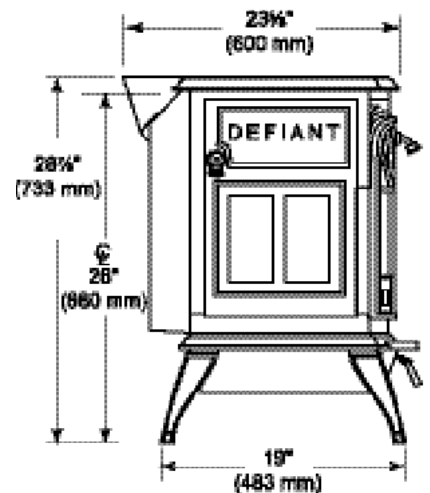

Rear Vent
Collar position