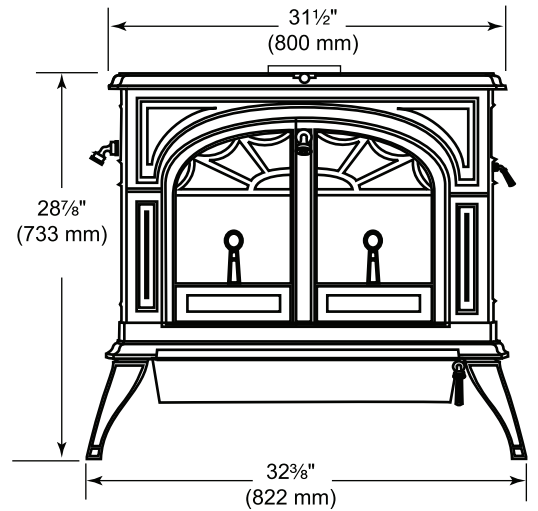

Top Vent
Collar position