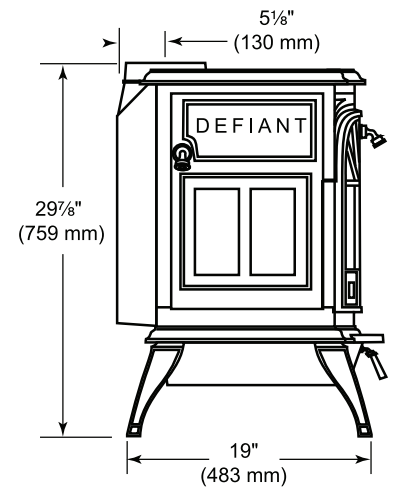

ACTUAL DIMENSIONS

Unit Depth: 19"
Unit Height: 28-7/8"
Unit Width: 32-3/8"

TECHNICAL INFORMATION

Log Length: up to 24"
Burn Time: up to 12 hours
Heating Capacity: up to 2,400 sq. ft.
Maximum Heat Output: 60,000 BTUs/hr.
Efficiency Rating: 69%
EPA Emissions Rating: 0.75 grams/hr.
Weight: 490lbs
Flue Collar: 8" oval, reversible
Firebox Size: 3.1 cubic feet
Clearances (with optional collar and pipe heat shields and 8" chimney)
Back: 17" (measured to back of stove top)
Corner: 25"

FIELD INSTALLED ACCESSORIES

Custom sparkscreen for open door fire viewing
Oval to 6" and 8" round adaptors available
Choice of Classic Black or four enamel colors: Bordeaux, Biscuit, Majolica Brown and Ebony Black
Matching enamel pipe in four standard colors
Clearance reducing rear heat shield
Handy warming shelves with mitten racks
Heat activated fan

A Brand of Monessen Hearth Systems Co.
149 Cleveland Drive, Paris, Kentucky 40361
www.vermontcastings.com

To avoid personal injury or property damage, the product described by this brochure must be installed, operated and maintained in strict compliance with the instructions packaged with the product and all applicable building or fire codes. Contact local building or fire officials about restrictions and installation inspection requirements. All photographs and drawings on this brochure are for illustrative purposes only and are not intended for, nor should they be used as a substitute for the instructions packaged with the unit. Appearance and specifications of the product are subject to change without notice. © 2010 Monessen Hearth Systems Co.