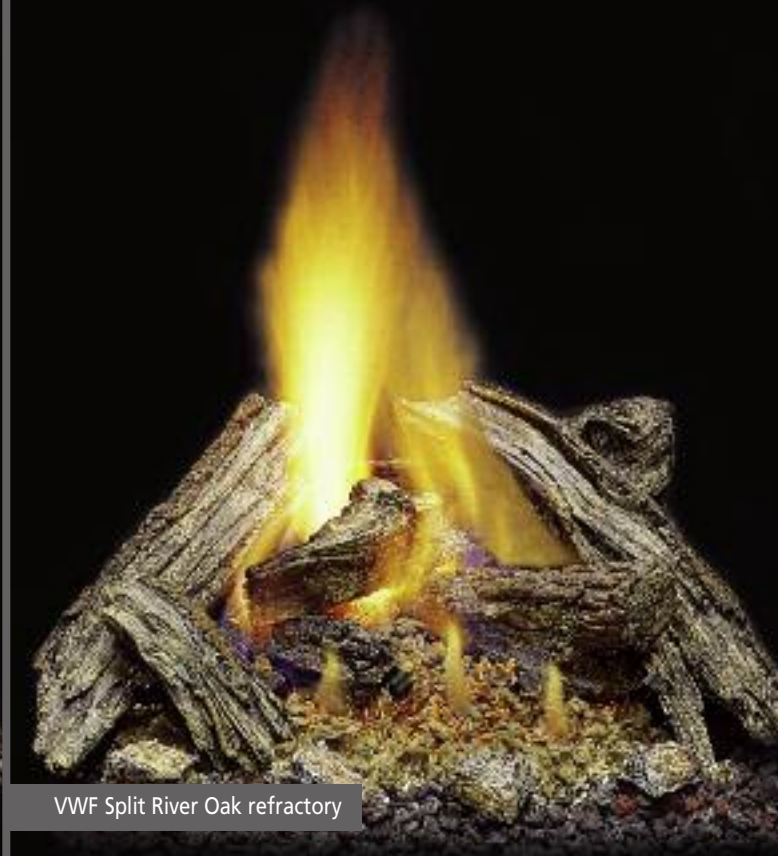

CLASSIC (VWF WILD FLAME) SERIES

VWF24 Massive Oak refractory

VWF Split Pine refractory

VWF24 Massive Oak See-Thru refractory

COLOSSAL (VWF WILD FLAME) SERIES

VWF24 Weathered Pine refractory

VWF Split River Oak refractory