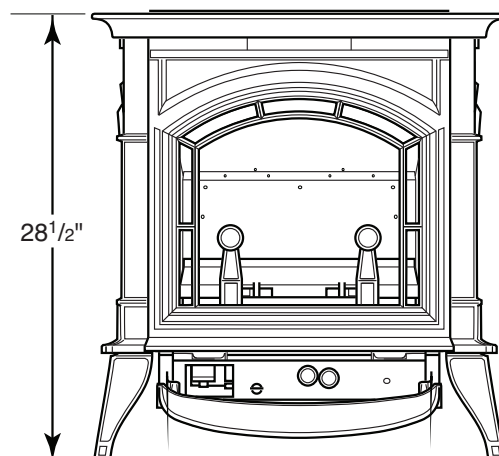

A Brand of Monessen Hearth Systems Co.
149 Cleveland Drive, Paris, Kentucky 40361
www.majesticproducts.com

To avoid personal injury or property damage, the product described by this brochure must be installed, operated and maintained in strict compliance with the instructions packaged with the product and all applicable building or fire codes. Contact local building or fire officials about restrictions and installation inspection requirements. All photographs and drawings on this brochure are for illustrative purposes only and are not intended for, nor should they be used as a substitute for the instructions packaged with the unit. Appearance and specifications of the product are subject to change without notice. 02/10