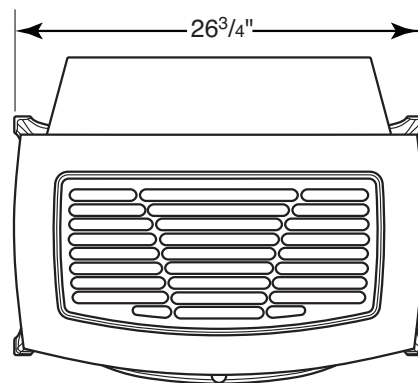

A Brand of Monessen Hearth Systems Co.
149 Cleveland Drive, Paris, Kentucky 40361
www.majesticproducts.com

To avoid personal injury or property damage, the product described by this brochure must be installed, operated and maintained in strict compliance with the instructions packaged with the product and all applicable building or fire codes. Contact local building or fire officials about restrictions and installation inspection requirements. All photographs and drawings on this brochure are for illustrative purposes only and are not intended for, nor should they be used as a substitute for the instructions packaged with the unit. Appearance and specifications of the product are subject to change without notice. 02/10