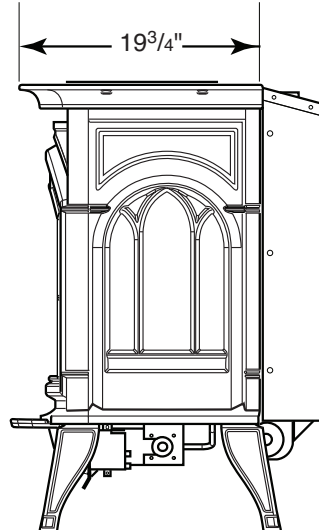

A Brand of Monessen Hearth Systems Co.
149 Cleveland Drive, Paris, Kentucky 40361
www.majesticproducts.com

To avoid personal injury or property damage, the product described by this brochure must be installed, operated and maintained in strict compliance with the instructions packaged with the product and all applicable building or fire codes. Contact local building or fire officials about restrictions and installation inspection requirements. All photographs and drawings on this brochure are for illustrative purposes only and are not intended for, nor should they be used as a substitute for the instructions packaged with the unit. Appearance and specifications of the product are subject to change without notice. 02/10