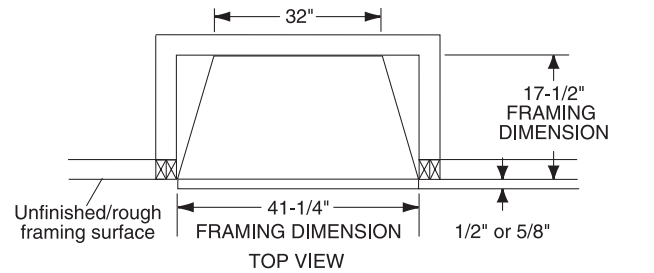

A Brand of Monessen Hearth Systems Co.
149 Cleveland Drive, Paris, Kentucky 40361
www.majesticproducts.com

To avoid personal injury or property damage, the product described by this brochure must be installed, operated and maintained in strict compliance with the instructions packaged with the product and all applicable building or fire codes. Contact local building or fire officials about restrictions and installation inspection requirements. All photographs and drawings on this brochure are for illustrative purposes only and are not intended for, nor should they be used as a substitute for the instructions packaged with the unit. Appearance and specifications of the product are subject to change without notice. 04/09