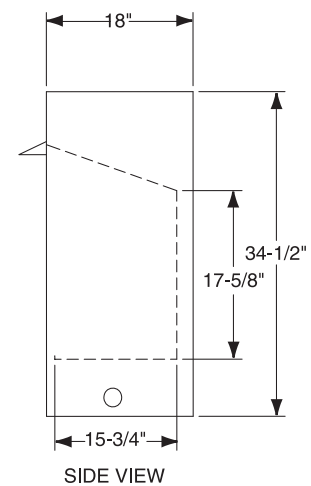

A Brand of Monessen Hearth Systems Co.
149 Cleveland Drive, Paris, Kentucky 40361
www.majesticproducts.com

To avoid personal injury or property damage, the product described by this brochure must be installed, operated and maintained in strict compliance with the instructions packaged with the product and all applicable building or fire codes. Contact local building or fire officials about restrictions and installation inspection requirements. All photographs and drawings on this brochure are for illustrative purposes only and are not intended for, nor should they be used as a substitute for the instructions packaged with the unit. Appearance and specifications of the product are subject to change without notice. 04/09