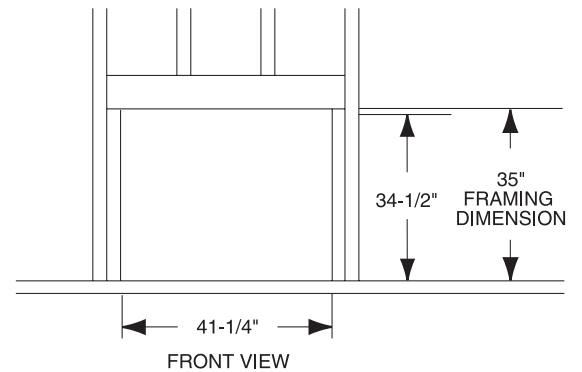

A Brand of Monessen Hearth Systems Co.
149 Cleveland Drive, Paris, Kentucky 40361
www.majesticproducts.com

To avoid personal injury or property damage, the product described by this brochure must be installed, operated and maintained in strict compliance with the instructions packaged with the product and all applicable building or fire codes. Contact local building or fire officials about restrictions and installation inspection requirements. All photographs and drawings on this brochure are for illustrative purposes only and are not intended for, nor should they be used as a substitute for the instructions packaged with the unit. Appearance and specifications of the product are subject to change without notice. 04/09