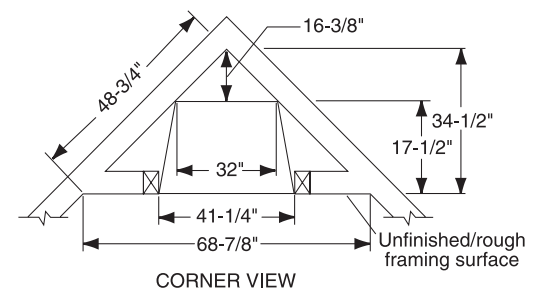

A Brand of Monessen Hearth Systems Co.
149 Cleveland Drive, Paris, Kentucky 40361
www.majesticproducts.com

To avoid personal injury or property damage, the product described by this brochure must be installed, operated and maintained in strict compliance with the instructions packaged with the product and all applicable building or fire codes. Contact local building or fire officials about restrictions and installation inspection requirements. All photographs and drawings on this brochure are for illustrative purposes only and are not intended for, nor should they be used as a substitute for the instructions packaged with the unit. Appearance and specifications of the product are subject to change without notice. 04/09