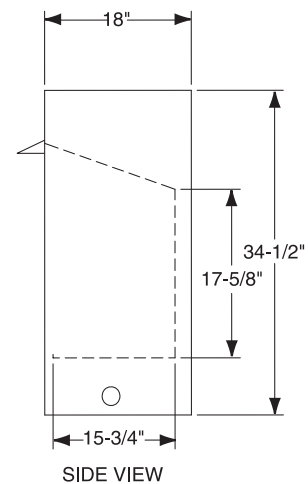

----- Manual continues below -----

PRODUCT SPECIFICATIONS

VF42/VF (R) 42C-R/VF (R) 42C-TB Vent Free Firebox

MINIMUM HEARTH DIMENSIONS

- Front opening width: 40"
- Front opening height: 21-7/8"
- Rear wall width: 33-3/8"
- Firebox depth: 15-3/4"

TECHNICAL INFORMATION

- Clearance to Fireplace: Zero
- CSA Design Certified

FACTORY INSTALLED OPTIONS

- Refractory firebrick (VF42C-R)
- Tavern Brown firebrick (VF42C-TB)

FIELD INSTALLED ACCESSORIES

- Louvers: Brass, Pewter
- Curved Trim: Brass, Pewter, Black
- Medium Trim: Brass, Pewter, Black
- Variable Thermostat Controlled Forced Air Blower (160cfm) -BLOTMC
- Brass Hood
- Wide Profile Brass Hood
- Radiant Panel Kits
- Cottage Red firebrick
- Wood Cabinet Surrounds and Hearths
- Classic and Designer Facings