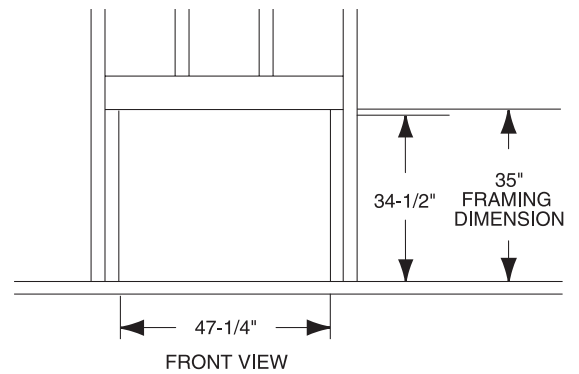

A Brand of Monessen Hearth Systems Co.
149 Cleveland Drive, Paris, Kentucky 40361
www.majesticproducts.com

To avoid personal injury or property damage, the product described by this brochure must be installed, operated and maintained in strict compliance with the instructions packaged with the product and all applicable building or fire codes. Contact local building or fire officials about restrictions and installation inspection requirements. All photographs and drawings on this brochure are for illustrative purposes only and are not intended for, nor should they be used as a substitute for the instructions packaged with the unit. Appearance and specifications of the product are subject to change without notice. 04/09