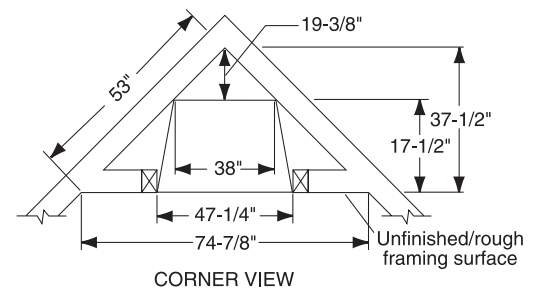

A Brand of Monessen Hearth Systems Co.
149 Cleveland Drive, Paris, Kentucky 40361
www.majesticproducts.com

To avoid personal injury or property damage, the product described by this brochure must be installed, operated and maintained in strict compliance with the instructions packaged with the product and all applicable building or fire codes. Contact local building or fire officials about restrictions and installation inspection requirements. All photographs and drawings on this brochure are for illustrative purposes only and are not intended for, nor should they be used as a substitute for the instructions packaged with the unit. Appearance and specifications of the product are subject to change without notice. 04/09