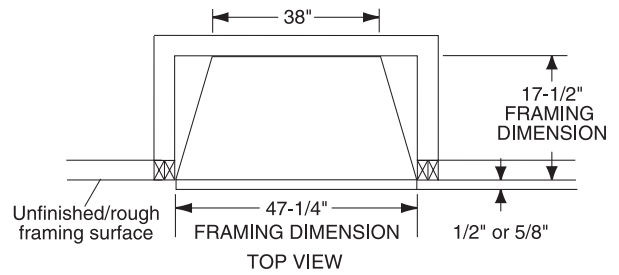

----- Manual continues below -----

PRODUCT SPECIFICATIONS

VF42/VF (R) 42C-R/VF (R) 42C-TB Vent Free Firebox

MINIMUM HEARTH DIMENSIONS

- Front opening width: 40"
- Front opening height: 21-7/8"
- Rear wall width: 33-3/8"
- Firebox depth: 15-3/4"

TECHNICAL INFORMATION

- Clearance to Fireplace: Zero
- CSA Design Certified

FACTORY INSTALLED OPTIONS

- Refractory firebrick (VF42C-R)
- Tavern Brown firebrick (VF42C-TB)

FIELD INSTALLED ACCESSORIES

- Louvers: Brass, Pewter
- Curved Trim: Brass, Pewter, Black
- Medium Trim: Brass, Pewter, Black
- Variable Thermostat Controlled Forced Air Blower (160cfm) -BLOTMC
- Brass Hood
- Wide Profile Brass Hood
- Radiant Panel Kits
- Cottage Red firebrick
- Wood Cabinet Surrounds and Hearths
- Classic and Designer Facings