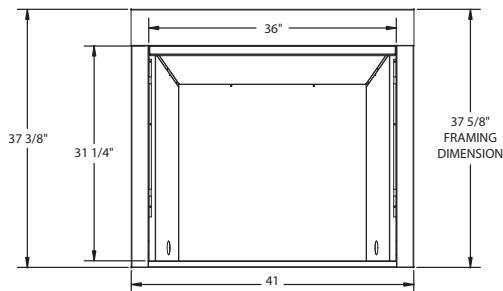

A Brand of Monessen Hearth Systems Co.
149 Cleveland Drive, Paris, Kentucky 40361
www.majesticproducts.com

To avoid personal injury or property damage, the product described by this brochure must be installed, operated and maintained in strict compliance with the instructions packaged with the product and all applicable building or fire codes. Contact local building or fire officials about restrictions and installation inspection requirements. All photographs and drawings on this brochure are for illustrative purposes