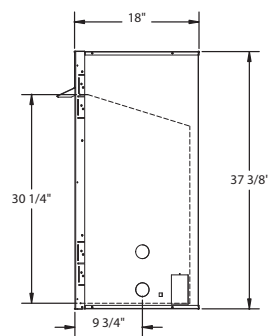

A Brand of Monessen Hearth Systems Co.
149 Cleveland Drive, Paris, Kentucky 40361
www.majesticproducts.com

To avoid personal injury or property damage, the product described by this brochure must be installed, operated and maintained in strict compliance with the instructions packaged with the product and all applicable building or fire codes. Contact local building or fire officials about restrictions and installation inspection requirements. All photographs and drawings on this brochure are for illustrative purposes