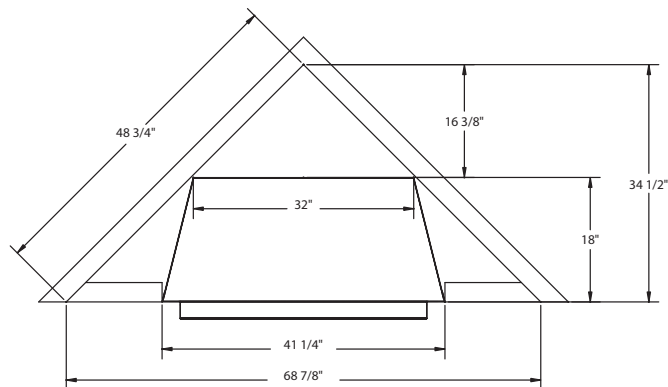

[Find Your MAJESTIC Fireplace Parts - Select From 585 Models](#)

----- Manual continues below -----

PRODUCT SPECIFICATIONS
LCUF36-R Lo-Rider Vent Free Firebox

MINIMUM HEARTH DIMENSIONS

- Front opening width - 36"
- Front opening height - 32"
- Rear wall width - 24-1/2"
- Firebox depth - 16"

TECHNICAL INFORMATION

- Clearance to Fireplace: Zero
- CSA Design Certified

FIELD INSTALLED ACCESSORIES

- Curved Trim: Brass, Pewter, Black
- Brass Hood
- Wide Profile Brass Hood
- Wood Cabinet Surrounds and Hearths
- Classic and Designer Facings