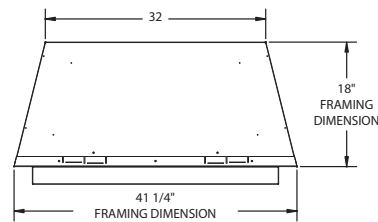

PRODUCT SPECIFICATIONS
LCUF36-R Lo-Rider Vent Free Firebox

MINIMUM HEARTH DIMENSIONS

- Front opening width - 36"
- Front opening height - 32"
- Rear wall width - 24-1/2"
- Firebox depth - 16"

TECHNICAL INFORMATION

- Clearance to Fireplace: Zero
- CSA Design Certified

FIELD INSTALLED ACCESSORIES

- Curved Trim: Brass, Pewter, Black
- Brass Hood
- Wide Profile Brass Hood
- Wood Cabinet Surrounds and Hearths
- Classic and Designer Facings

A Brand of Monessen Hearth Systems Co.
149 Cleveland Drive, Paris, Kentucky 40361
www.majesticproducts.com

To avoid personal injury or property damage, the product described by this brochure must be installed, operated and maintained in strict compliance with the instructions packaged with the product and all applicable building or fire codes. Contact local building or fire officials about restrictions and installation inspection requirements. All photographs and drawings on this brochure are for illustrative purposes