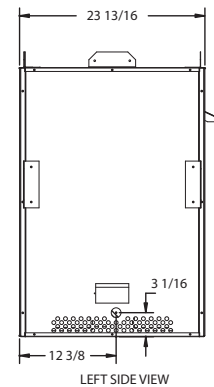

PRODUCT SPECIFICATIONS

Lo-Rider Right & Left Corner (LRF36/LLF36) Designer Vent Free Firebox

INTERIOR DIMENSIONS

Front opening width: 35 15/16"

Front opening height: 28"

Firebox depth: 23 13/16"

TECHNICAL INFORMATION

Clearance to Fireplace: Zero

CSA Design Certified

FIELD INSTALLED ACCESSORIES

Variable Thermostat Controlled Forced Air Blower & BLOTDL

Brass Hood

Outside Air Kit

Wide Profile Brass Hood

A Brand of Monessen Hearth Systems Co.
149 Cleveland Drive, Paris, Kentucky 40361
www.majesticproducts.com

To avoid personal injury or property damage, the product described by this brochure must be installed, operated and maintained in strict compliance with the instructions packaged with the product and all applicable building or fire codes. Contact local building or fire officials about restrictions and installation inspection requirements. All photographs and drawings on this brochure are for illustrative purposes