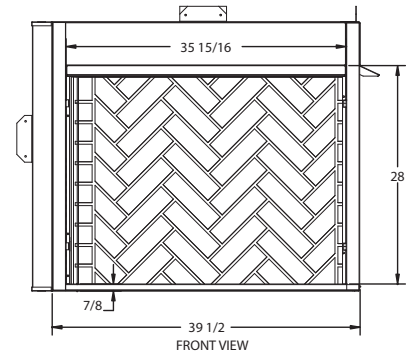

A Brand of Monessen Hearth Systems Co.
149 Cleveland Drive, Paris, Kentucky 40361
www.majesticproducts.com

To avoid personal injury or property damage, the product described by this brochure must be installed, operated and maintained in strict compliance with the instructions packaged with the product and all applicable building or fire codes. Contact local building or fire officials about restrictions and installation inspection requirements. All photographs and drawings on this brochure are for illustrative purposes