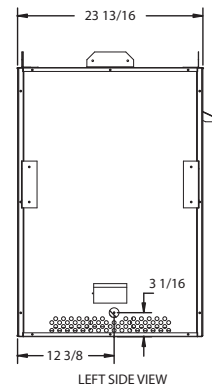

PRODUCT SPECIFICATIONS

Lo-Rider Right & Left Corner (LRF36/LLF36) Designer Vent Free Firebox

INTERIOR DIMENSIONS

Front opening width: 35 15/16"

Front opening height: 28"

Firebox depth: 23 13/16"

TECHNICAL INFORMATION

Clearance to Fireplace: Zero

CSA Design Certified

FIELD INSTALLED ACCESSORIES

Variable Thermostat Controlled Forced Air Blower & BLOTDL

Brass Hood

Outside Air Kit

Wide Profile Brass Hood

A Brand of Monessen Hearth Systems Co.
149 Cleveland Drive, Paris, Kentucky 40361
www.majesticproducts.com

To avoid personal injury or property damage, the product described by this brochure must be installed, operated and maintained in strict compliance with the instructions packaged with the product and all applicable building or fire codes. Contact local building or fire officials about restrictions and installation inspection requirements. All photographs and drawings on this brochure are for illustrative purposes