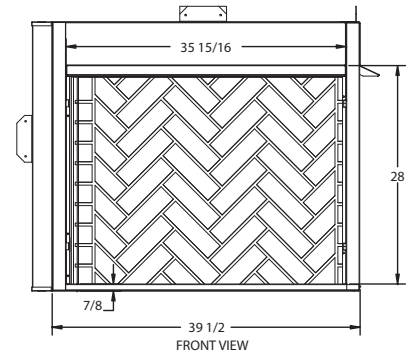

----- Manual continues below -----

PRODUCT SPECIFICATIONS

Lo-Rider Right & Left Corner (LRF36/LLF36) Designer Vent Free Firebox

INTERIOR DIMENSIONS

Front opening width: 35 15/16"

Front opening height: 28"

Firebox depth: 23 13/16"

TECHNICAL INFORMATION

Clearance to Fireplace: Zero

CSA Design Certified

FIELD INSTALLED ACCESSORIES

Variable Thermostat Controlled Forced Air Blower & BLOTDL

Brass Hood

Outside Air Kit

Wide Profile Brass Hood