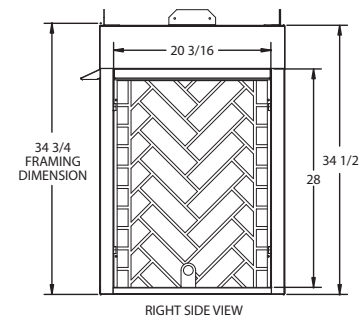

A Brand of Monessen Hearth Systems Co.
149 Cleveland Drive, Paris, Kentucky 40361
www.majesticproducts.com

To avoid personal injury or property damage, the product described by this brochure must be installed, operated and maintained in strict compliance with the instructions packaged with the product and all applicable building or fire codes. Contact local building or fire officials about restrictions and installation inspection requirements. All photographs and drawings on this brochure are for illustrative purposes