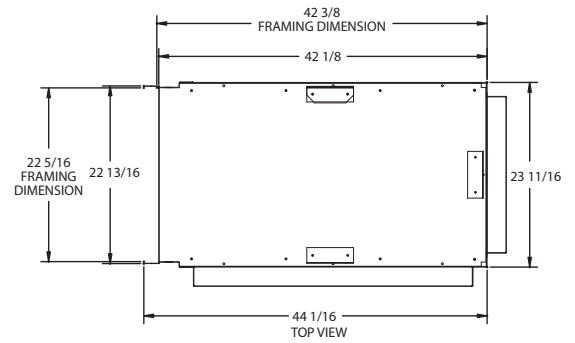

A Brand of Monessen Hearth Systems Co.
149 Cleveland Drive, Paris, Kentucky 40361
www.majesticproducts.com

To avoid personal injury or property damage, the product described by this brochure must be installed, operated and maintained in strict compliance with the instructions packaged with the product and all applicable building or fire codes. Contact local building or fire officials about restrictions and installation inspection requirements. All photographs and drawings on this brochure are for illustrative purposes