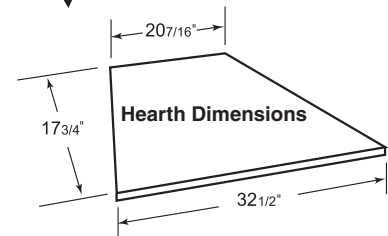

A Brand of Monessen Hearth Systems Co.
149 Cleveland Drive, Paris, Kentucky 40361
www.majesticproducts.com

To avoid personal injury or property damage, the product described by this brochure must be installed, operated and maintained in strict compliance with the instructions packaged with the product and all applicable building or fire codes. Contact local building or fire officials about restrictions and installation inspection requirements. All photographs and drawings on this brochure are for illustrative purposes only and are not intended for, nor should they be used as a substitute for the instructions packaged with the unit. Appearance and specifications of the product are subject to change without notice. 11/09