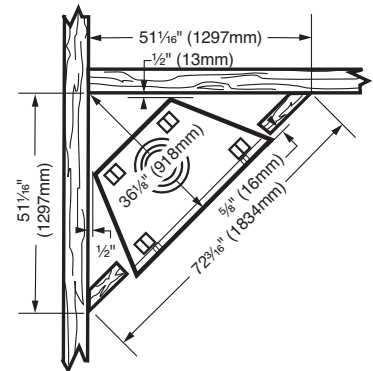

A Brand of Monessen Hearth Systems Co.
149 Cleveland Drive, Paris, Kentucky 40361
www.majesticproducts.com

To avoid personal injury or property damage, the product described by this brochure must be installed, operated and maintained in strict compliance with the instructions packaged with the product and all applicable building or fire codes. Contact local building or fire officials about restrictions and installation inspection requirements. All photographs and drawings on this brochure are for illustrative purposes only and are not intended for, nor should they be used as a substitute for the instructions packaged with the unit. Appearance and specifications of the product are subject to change without notice. 11/09