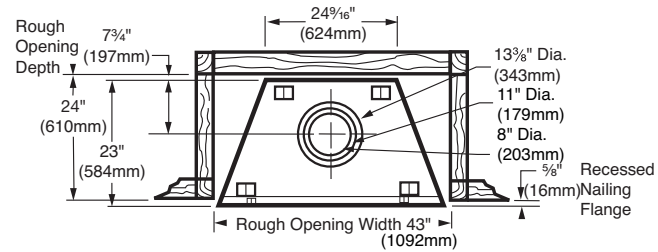

A Brand of Monessen Hearth Systems Co.
149 Cleveland Drive, Paris, Kentucky 40361
www.majesticproducts.com

To avoid personal injury or property damage, the product described by this brochure must be installed, operated and maintained in strict compliance with the instructions packaged with the product and all applicable building or fire codes. Contact local building or fire officials about restrictions and installation inspection requirements. All photographs and drawings on this brochure are for illustrative purposes only and are not intended for, nor should they be used as a substitute for the instructions packaged with the unit. Appearance and specifications of the product are subject to change without notice. 11/09