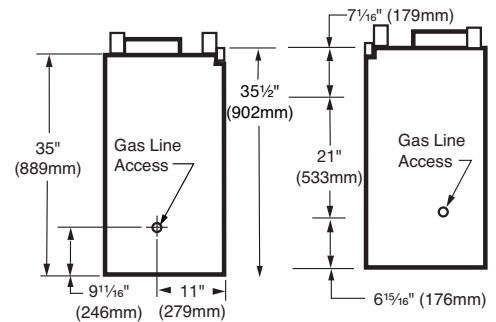

A Brand of Monessen Hearth Systems Co.
149 Cleveland Drive, Paris, Kentucky 40361
www.majesticproducts.com

To avoid personal injury or property damage, the product described by this brochure must be installed, operated and maintained in strict compliance with the instructions packaged with the product and all applicable building or fire codes. Contact local building or fire officials about restrictions and installation inspection requirements. All photographs and drawings on this brochure are for illustrative purposes only and are not intended for, nor should they be used as a substitute for the instructions packaged with the unit. Appearance and specifications of the product are subject to change without notice. 11/09