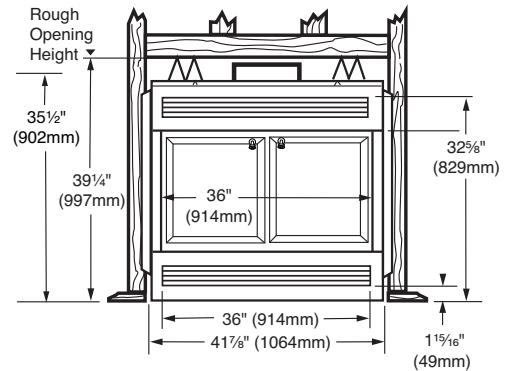

A Brand of Monessen Hearth Systems Co.
149 Cleveland Drive, Paris, Kentucky 40361
www.majesticproducts.com

To avoid personal injury or property damage, the product described by this brochure must be installed, operated and maintained in strict compliance with the instructions packaged with the product and all applicable building or fire codes. Contact local building or fire officials about restrictions and installation inspection requirements. All photographs and drawings on this brochure are for illustrative purposes only and are not intended for, nor should they be used as a substitute for the instructions packaged with the unit. Appearance and specifications of the product are subject to change without notice. 11/09