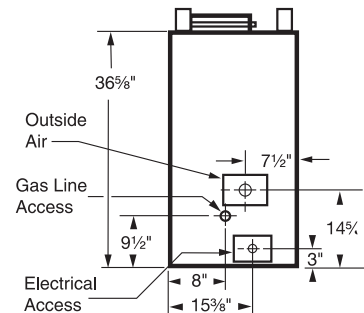

A Brand of Monessen Hearth Systems Co.
149 Cleveland Drive, Paris, Kentucky 40361
www.majesticproducts.com

To avoid personal injury or property damage, the product described by this brochure must be installed, operated and maintained in strict compliance with the instructions packaged with the product and all applicable building or fire codes. Contact local building or fire officials about restrictions and installation inspection requirements. All photographs and drawings on this brochure are for illustrative purposes only and are not intended for, nor should they be used as a substitute for the instructions packaged with the unit. Appearance and specifications of the product are subject to change without notice. 11/09