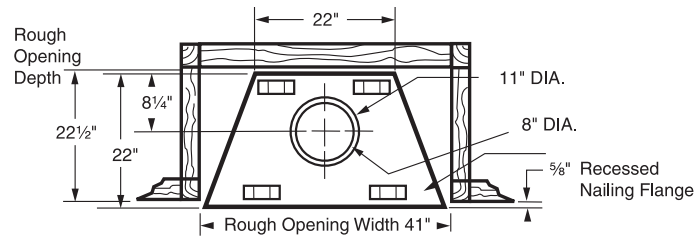

A Brand of Monessen Hearth Systems Co.
149 Cleveland Drive, Paris, Kentucky 40361
www.majesticproducts.com

To avoid personal injury or property damage, the product described by this brochure must be installed, operated and maintained in strict compliance with the instructions packaged with the product and all applicable building or fire codes. Contact local building or fire officials about restrictions and installation inspection requirements. All photographs and drawings on this brochure are for illustrative purposes only and are not intended for, nor should they be used as a substitute for the instructions packaged with the unit. Appearance and specifications of the product are subject to change without notice. 11/09