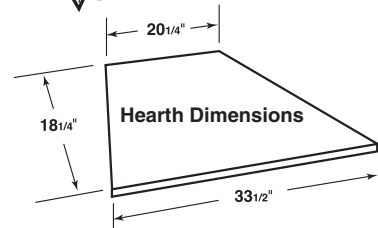

A Brand of Monessen Hearth Systems Co.
149 Cleveland Drive, Paris, Kentucky 40361
www.majesticproducts.com