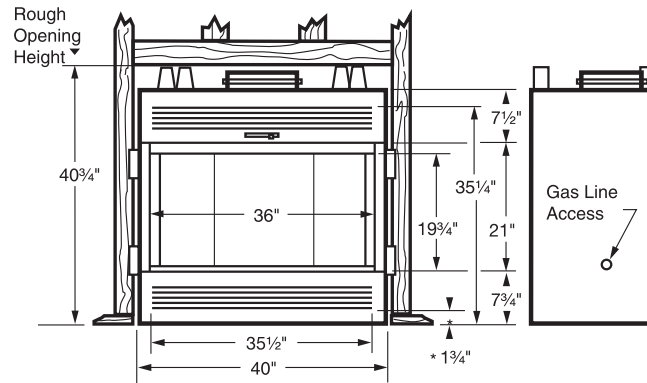

A Brand of Monessen Hearth Systems Co.
149 Cleveland Drive, Paris, Kentucky 40361
www.majesticproducts.com

To avoid personal injury or property damage, the product described by this brochure must be installed, operated and maintained in strict compliance with the instructions packaged with the product and all applicable building or fire codes. Contact local building or fire officials about restrictions and installation inspection requirements. All photographs and drawings on this brochure are for illustrative purposes only and are not intended for, nor should they be used as a substitute for the instructions packaged with the unit. Appearance and specifications of the product are subject to change without notice. 11/09