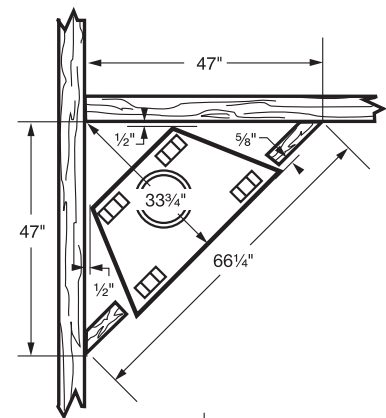

A Brand of Monessen Hearth Systems Co.
149 Cleveland Drive, Paris, Kentucky 40361
www.majesticproducts.com

To avoid personal injury or property damage, the product described by this brochure must be installed, operated and maintained in strict compliance with the instructions packaged with the product and all applicable building or fire codes. Contact local building or fire officials about restrictions and installation inspection requirements. All photographs and drawings on this brochure are for illustrative purposes only and are not intended for, nor should they be used as a substitute for the instructions packaged with the unit. Appearance and specifications of the product are subject to change without notice. 11/09