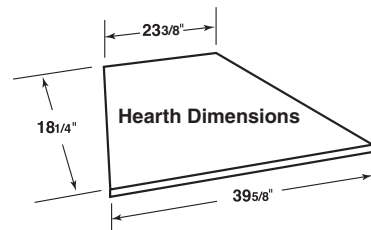

A Brand of Monessen Hearth Systems Co.
149 Cleveland Drive, Paris, Kentucky 40361
www.majesticproducts.com

To avoid personal injury or property damage, the product described by this brochure must be installed, operated and maintained in strict compliance with the instructions packaged with the product and all applicable building or fire codes. Contact local building or fire officials about restrictions and installation inspection requirements. All photographs and drawings on this brochure are for illustrative purposes only and are not intended for, nor should they be used as a substitute for the instructions packaged with the unit. Appearance and specifications of the product are subject to change without notice. 11/09