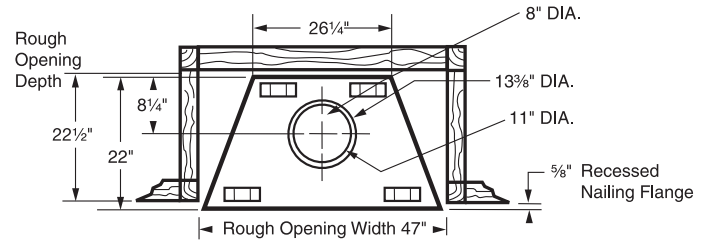

A Brand of Monessen Hearth Systems Co.
149 Cleveland Drive, Paris, Kentucky 40361
www.majesticproducts.com

To avoid personal injury or property damage, the product described by this brochure must be installed, operated and maintained in strict compliance with the instructions packaged with the product and all applicable building or fire codes. Contact local building or fire officials about restrictions and installation inspection requirements. All photographs and drawings on this brochure are for illustrative purposes only and are not intended for, nor should they be used as a substitute for the instructions packaged with the unit. Appearance and specifications of the product are subject to change without notice. 11/09