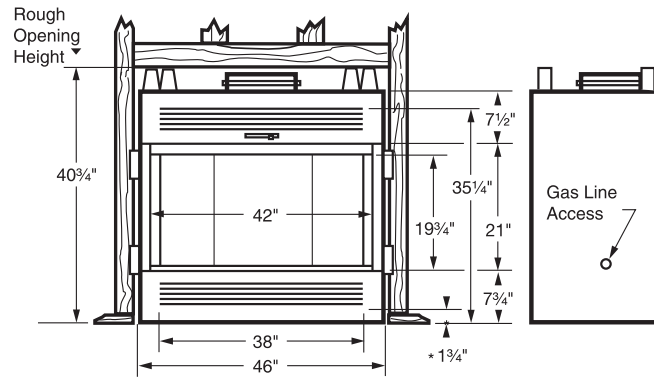

A Brand of Monessen Hearth Systems Co.
149 Cleveland Drive, Paris, Kentucky 40361
www.majesticproducts.com

To avoid personal injury or property damage, the product described by this brochure must be installed, operated and maintained in strict compliance with the instructions packaged with the product and all applicable building or fire codes. Contact local building or fire officials about restrictions and installation inspection requirements. All photographs and drawings on this brochure are for illustrative purposes only and are not intended for, nor should they be used as a substitute for the instructions packaged with the unit. Appearance and specifications of the product are subject to change without notice. 11/09