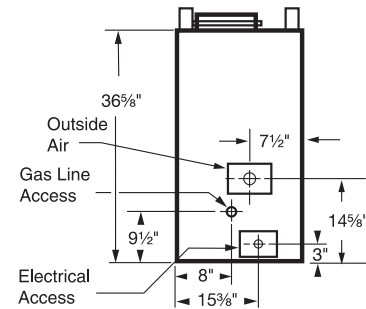

A Brand of Monessen Hearth Systems Co.
149 Cleveland Drive, Paris, Kentucky 40361
www.majesticproducts.com

To avoid personal injury or property damage, the product described by this brochure must be installed, operated and maintained in strict compliance with the instructions packaged with the product and all applicable building or fire codes. Contact local building or fire officials about restrictions and installation inspection requirements. All photographs and drawings on this brochure are for illustrative purposes only and are not intended for, nor should they be used as a substitute for the instructions packaged with the unit. Appearance and specifications of the product are subject to change without notice. 11/09