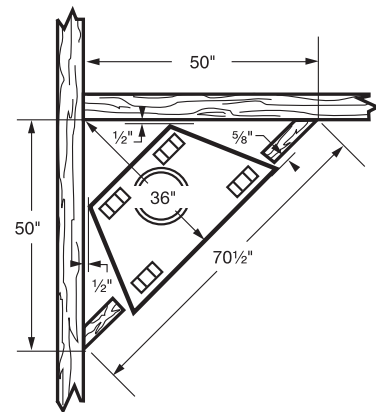

A Brand of Monessen Hearth Systems Co.
149 Cleveland Drive, Paris, Kentucky 40361
www.majesticproducts.com

To avoid personal injury or property damage, the product described by this brochure must be installed, operated and maintained in strict compliance with the instructions packaged with the product and all applicable building or fire codes. Contact local building or fire officials about restrictions and installation inspection requirements. All photographs and drawings on this brochure are for illustrative purposes only and are not intended for, nor should they be used as a substitute for the instructions packaged with the unit. Appearance and specifications of the product are subject to change without notice. 11/09