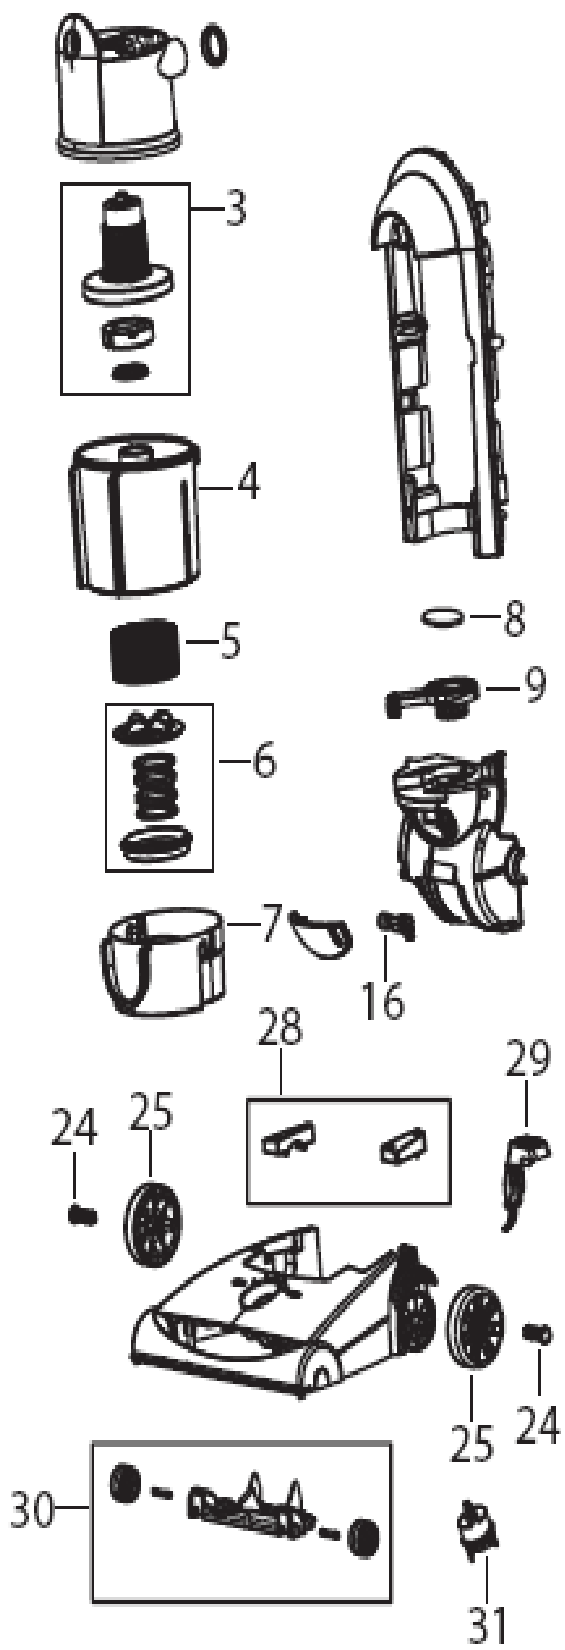

This Owner's Manual is provided and hosted by [Appliance Factory Parts](#).

Bissell 21K3 Owner's Manual

[Shop genuine replacement parts for Bissell 21K3](#)

[Find Your Bissell Vacuum Cleaner Parts - Select From 376 Models](#)

----- Manual continues below -----

Cleanview Helix

82H1 22C1 21K3 Series

KEY	PART NO	DESCRIPTION
1	B-203-2400	Upper Handle Assembly w/ Turbobrush Holder - Black
1	B-203-2451	Upper Handle Assembly w/ Turbobrush Holder - Intuitive
1	B-203-2452	Upper Handle Assembly w/ Turbobrush Holder - Dangerously Elegant
1	B-203-2471	Upper Handle Assembly w/ Turbobrush Holder - Seawater Blue
3	B-203-1180	Cyclone Assembly
4	B-203-2453	Dirt Cup - Clear
5	B-203-1192	Foam Filter
6	B-203-1464	Pleated Circular Filter
7	B-203-2454	Filter Case
8	B-203-1215	Lever Filter
9	B-203-2455	Lock n' Seal Lever
10	B-203-1198	Cord Release
11	B-203-1495	Power Cord
12	B-203-1035	Switch- Rocker
13	B-32076	Post Motor Filter HEPA
14	B-203-2456	Post Motor Filter Grille
16	B-203-1297	Light Bulb - 12 Volt
19	B-203-2211	Vacuum Motor, Compact
22	B-203-2457	Case Drum Assembly - 13.5" - 82H1
22	B-203-2458	Case Drum Assembly - 15" w/o Window - 22C1
22	B-203-2459	Case Drum Assembly - 15" w/ Window - 21K3
24	B-203-2460	Axle
25	B-203-2461	Rear Wheel
28	B-203-2462	Neck Brush - L&R
29	B-203-2463	Lever Release
30	B-203-2464	Roller Assembly w/Axle
31	B-203-2465	Height Adjustment Knob
33	B-203-2448	Brush - 13.5"
33	B-203-2449	Brush - 15"
34	B-203-2466	Access Plate - 13.5"
34	B-203-2467	Access Plate - 15"
35	B-203-1093	Belt
36	B-203-2450	Hose Assembly
37	B-203-1084	Extension Wand
38	B-203-1063	Crevice Tool
39	B-203-1099	Dust Brush Combo Tool
40	B-203-2447	Turbobrush - Grey
XX	2031003	Screw - Handle/Hose Cuff
XX	1104080	User's Guide