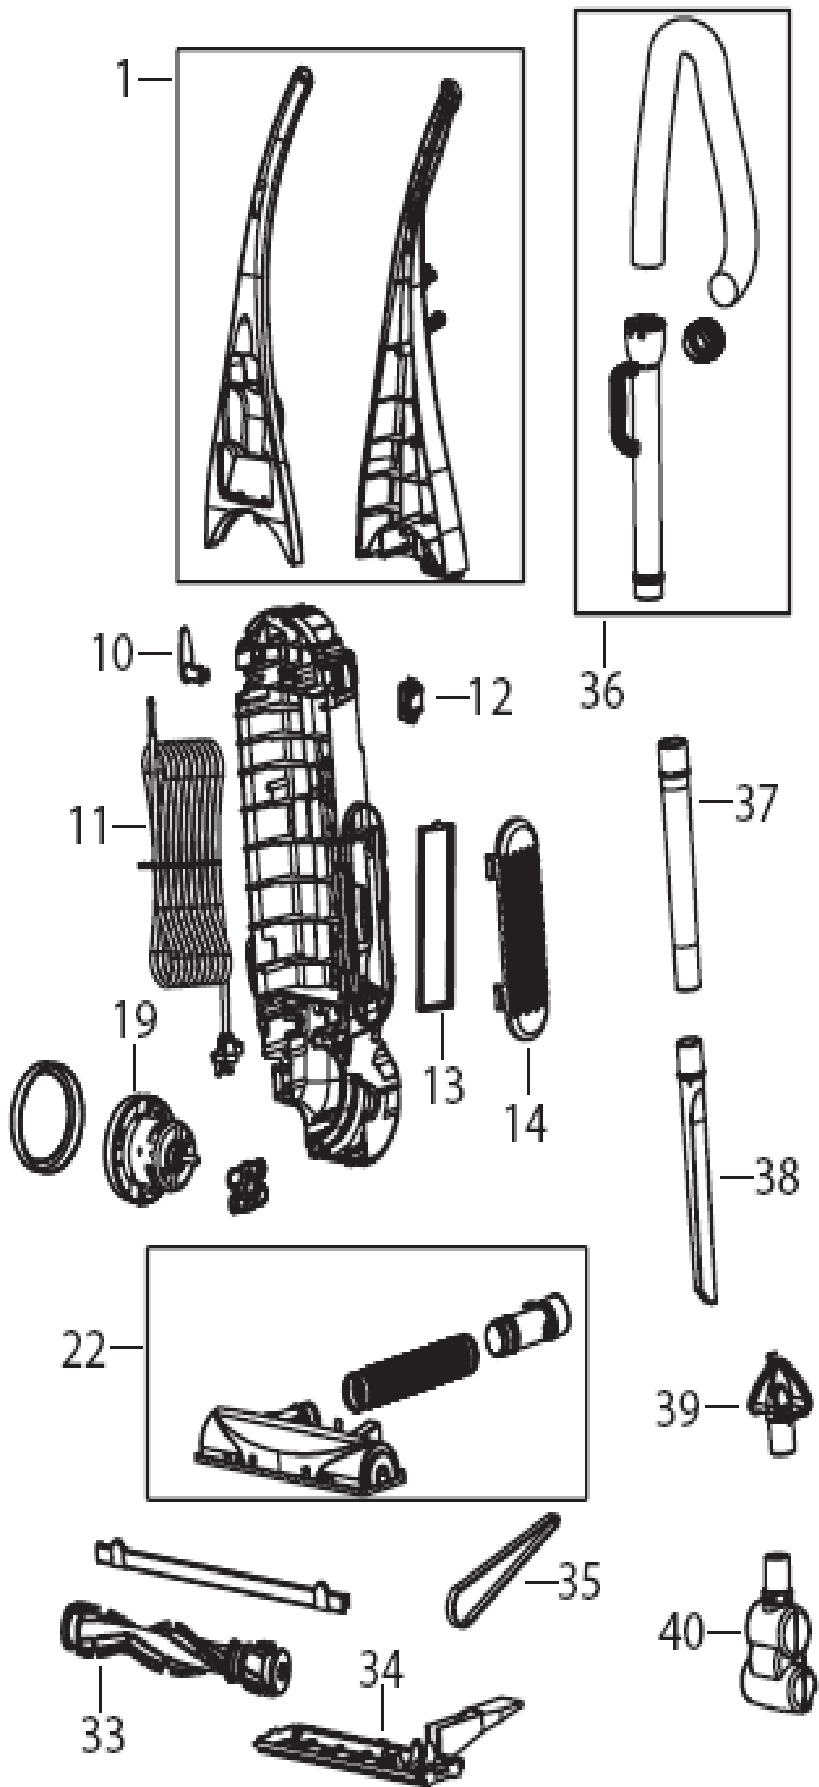

This Owner's Manual is provided and hosted by [Appliance Factory Parts](#).

Bissell 21K3 Owner's Manual

[Shop genuine replacement parts for Bissell 21K3](#)

[Find Your Bissell Vacuum Cleaner Parts - Select From 376 Models](#)

----- Manual continues below -----

Cleanview Helix

82H1 22C1 21K3 Series

KEY	PART NO	DESCRIPTION
1	B-203-2400	Upper Handle Assembly w/ Turbobrush Holder - Black
1	B-203-2451	Upper Handle Assembly w/ Turbobrush Holder - Intuitive
1	B-203-2452	Upper Handle Assembly w/ Turbobrush Holder - Dangerously Elegant
1	B-203-2471	Upper Handle Assembly w/ Turbobrush Holder - Seawater Blue
3	B-203-1180	Cyclone Assembly
4	B-203-2453	Dirt Cup - Clear
5	B-203-1192	Foam Filter
6	B-203-1464	Pleated Circular Filter
7	B-203-2454	Filter Case
8	B-203-1215	Lever Filter
9	B-203-2455	Lock n' Seal Lever
10	B-203-1198	Cord Release
11	B-203-1495	Power Cord
12	B-203-1035	Switch- Rocker
13	B-32076	Post Motor Filter HEPA
14	B-203-2456	Post Motor Filter Grille
16	B-203-1297	Light Bulb - 12 Volt
19	B-203-2211	Vacuum Motor, Compact
22	B-203-2457	Case Drum Assembly - 13.5" - 82H1
22	B-203-2458	Case Drum Assembly - 15" w/o Window - 22C1
22	B-203-2459	Case Drum Assembly - 15" w/ Window - 21K3
24	B-203-2460	Axle
25	B-203-2461	Rear Wheel
28	B-203-2462	Neck Brush - L&R
29	B-203-2463	Lever Release
30	B-203-2464	Roller Assembly w/Axle
31	B-203-2465	Height Adjustment Knob
33	B-203-2448	Brush - 13.5"
33	B-203-2449	Brush - 15"
34	B-203-2466	Access Plate - 13.5"
34	B-203-2467	Access Plate - 15"
35	B-203-1093	Belt
36	B-203-2450	Hose Assembly
37	B-203-1084	Extension Wand
38	B-203-1063	Crevice Tool
39	B-203-1099	Dust Brush Combo Tool
40	B-203-2447	Turbobrush - Grey
XX	2031003	Screw - Handle/Hose Cuff
XX	1104080	User's Guide

82H1 = Black
22C1 = Intuitive Purple
22C1-2 = Seawater Blue
21K3 = Dangerously Elegant