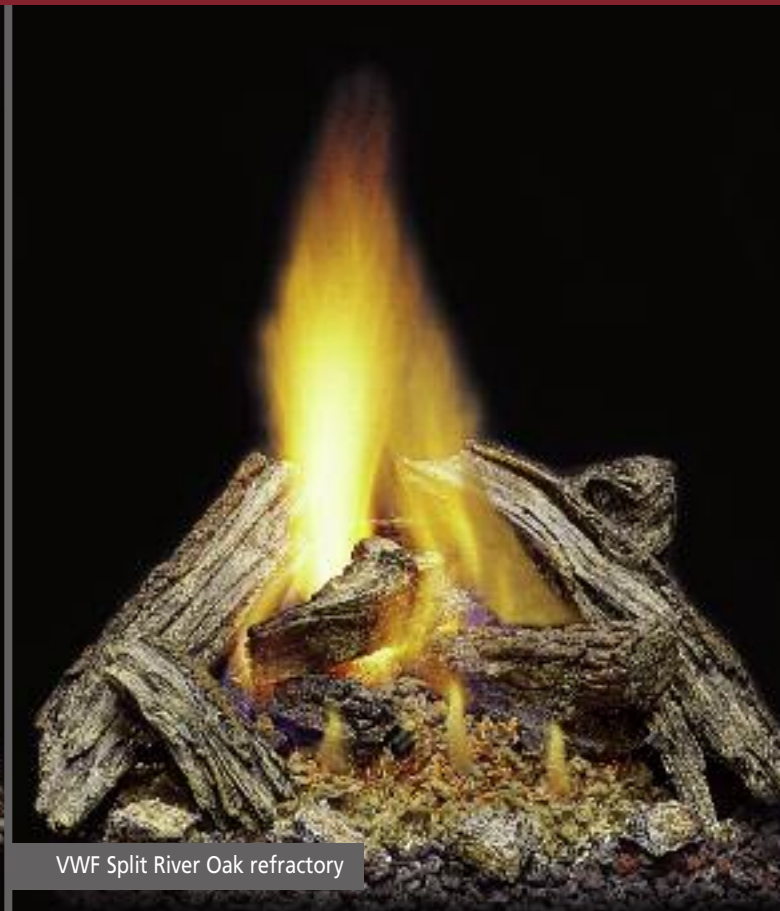

CLASSIC (VWF WILD FLAME) SERIES

VWF24 Massive Oak refractory

VWF Split Pine refractory

VWF24 Massive Oak See-Thru refractory

COLOSSAL (VWF WILD FLAME) SERIES

VWF24 Weathered Pine refractory

VWF Split River Oak refractory