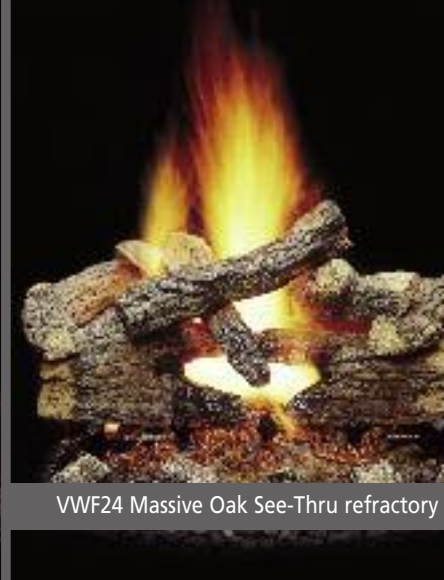

TRIPLE PLAY BURNER (TPB) SERIES

TPB Blazing Oak fiber ceramic

CLASSIC (VWF WILD FLAME) SERIES

VWF American Oak refractory

Give people a place to gather – make fire the focal point of your room again with our wide variety of gas logs from Majestic.

CLASSIC (VWF WILD FLAME) SERIES

VWF24 Massive Oak refractory

VWF Split Pine refractory

VWF24 Massive Oak See-Thru refractory

COLOSSAL (VWF WILD FLAME) SERIES

VWF24 Weathered Pine refractory

VWF Split River Oak refractory