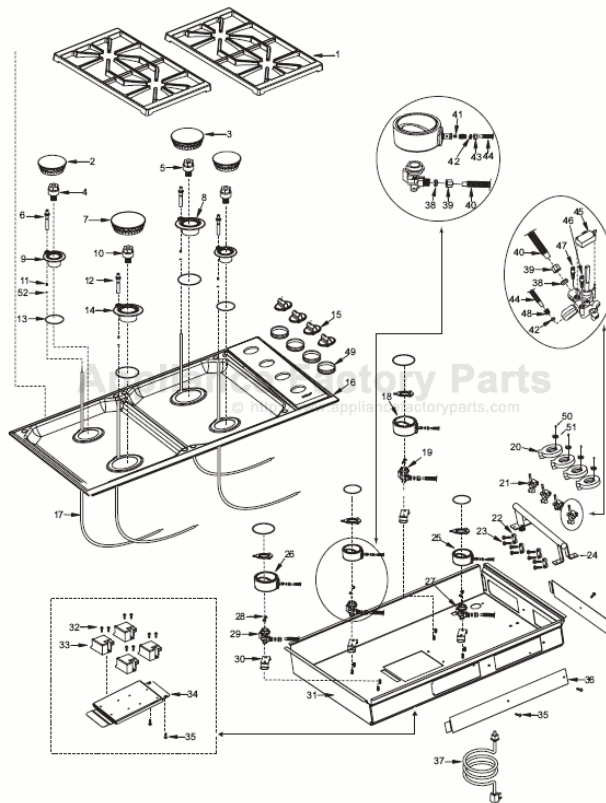

[Find Your Wolf Grill Parts - Select From 64 Models](#)

----- Manual continues below -----