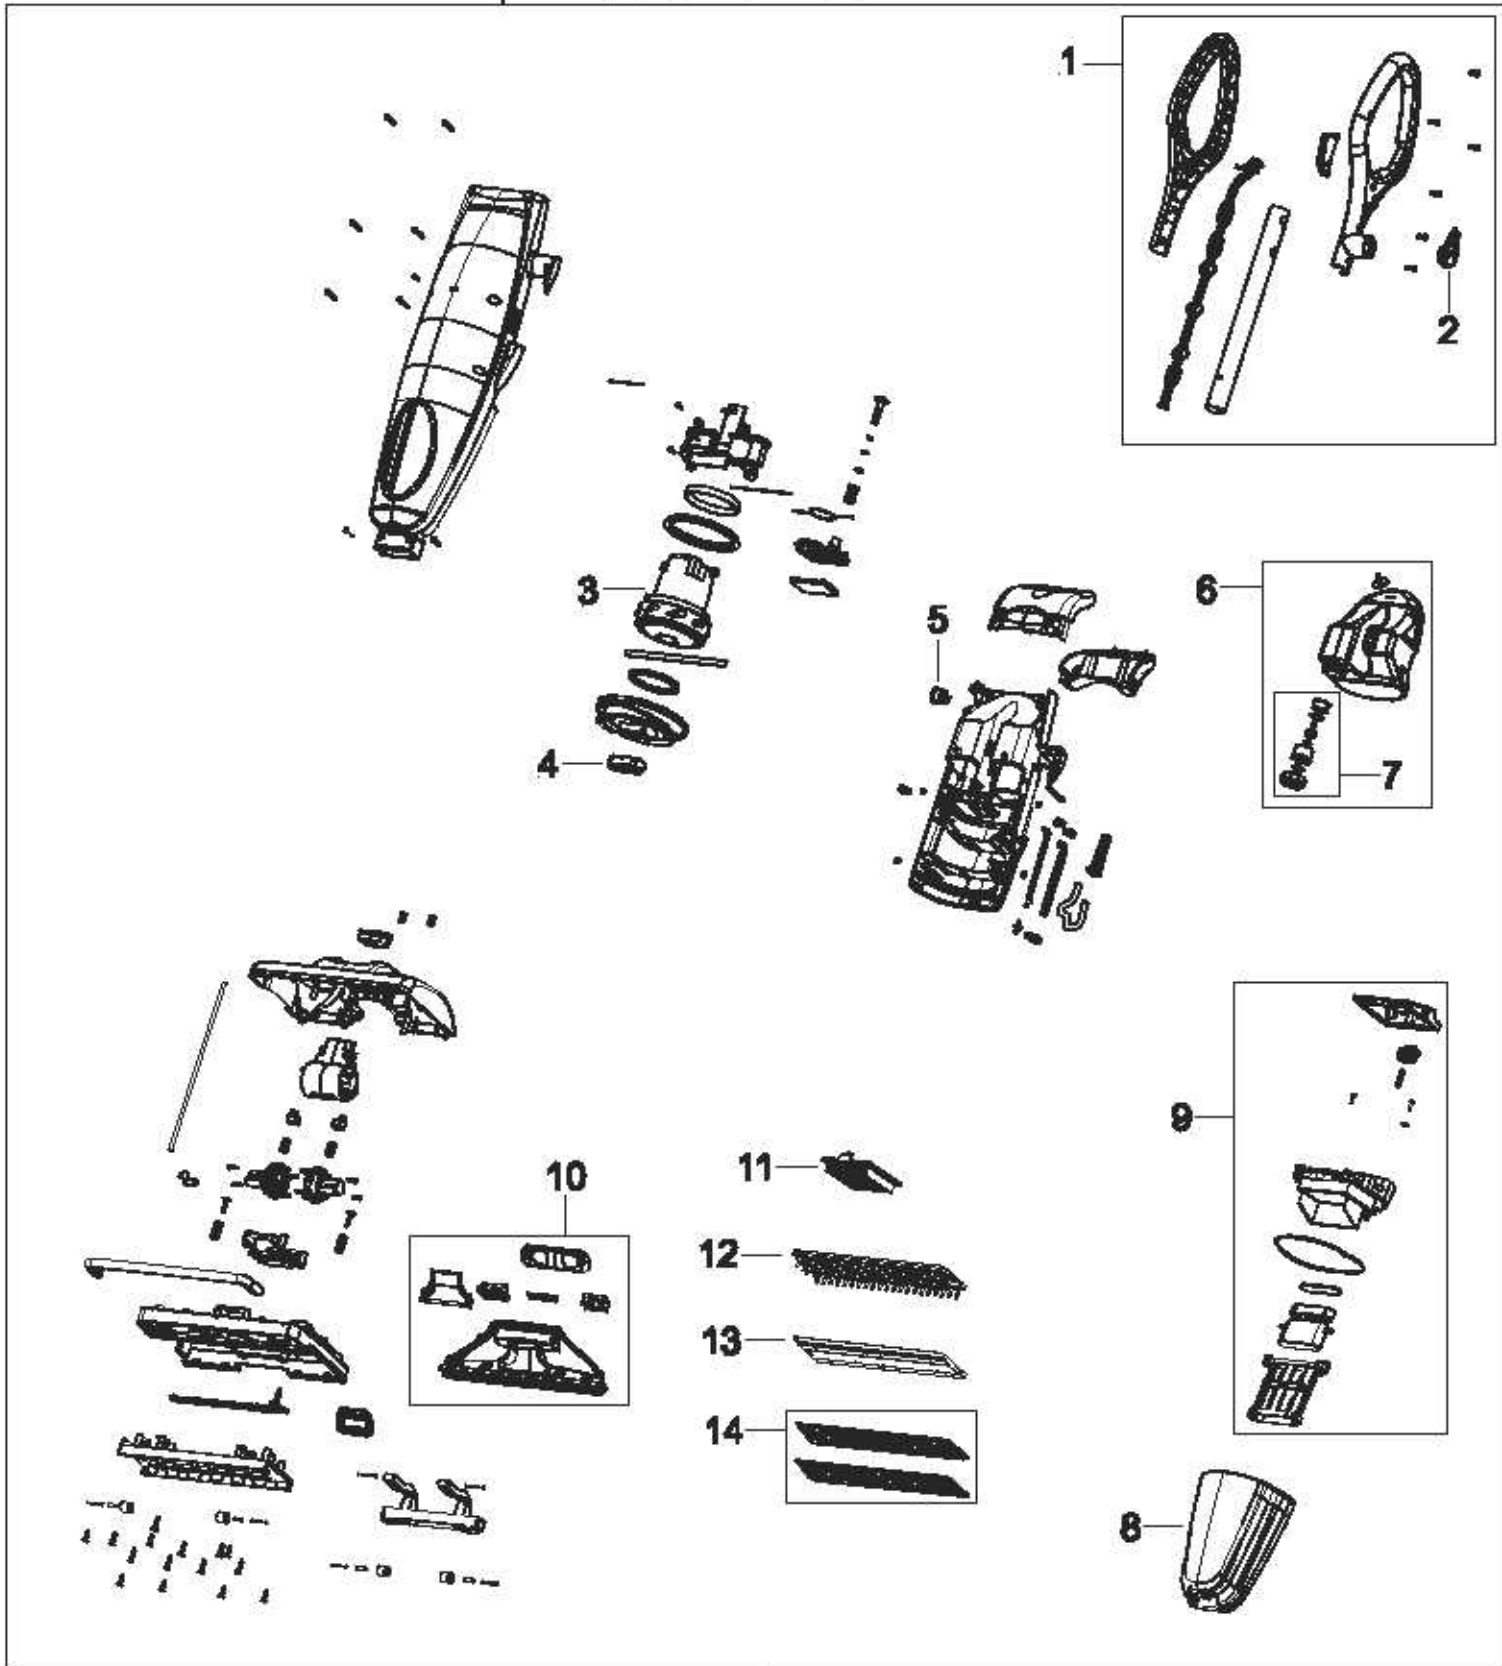

This Owner's Manual is provided and hosted by [Appliance Factory Parts](#).

Bissell 5200 Owner's Manual

[Shop genuine replacement parts for Bissell 5200](#)

[Find Your Bissell Vacuum Cleaner Parts - Select From 376 Models](#)

----- Manual continues below -----

Flip-It™

Model 5200

Issued: November 2004

©2004 BISSELL Homecare, Inc.

Flip-It

Model 5200

KEY PART NO	DESCRIPTION
1 2036711	Handle Assy w/ Screw - Acier
2 2036714	Cord Wrap - Acier
3 6035022	Vacuum Motor
4 2036709	Motor Inlet Gasket
5 2104200	Switch
6 2036710	Clean Tank
7 2036713	Cap & Insert Assy
8 2036707	Collection Tank Assy
9 2036706	Collection Tank Lid
10 2036708	Floor Nozzle Plate
11 2036705	Filter - Washable
12 2036700	Brush Card
13 2036701	Velcro Card
14 2036702	Pads - 2pk
xx 2036704	User's Guide
xx 2807003	Screw for handle
xx 3270	Pad & Filter Pack (2 pads, 1 filter)