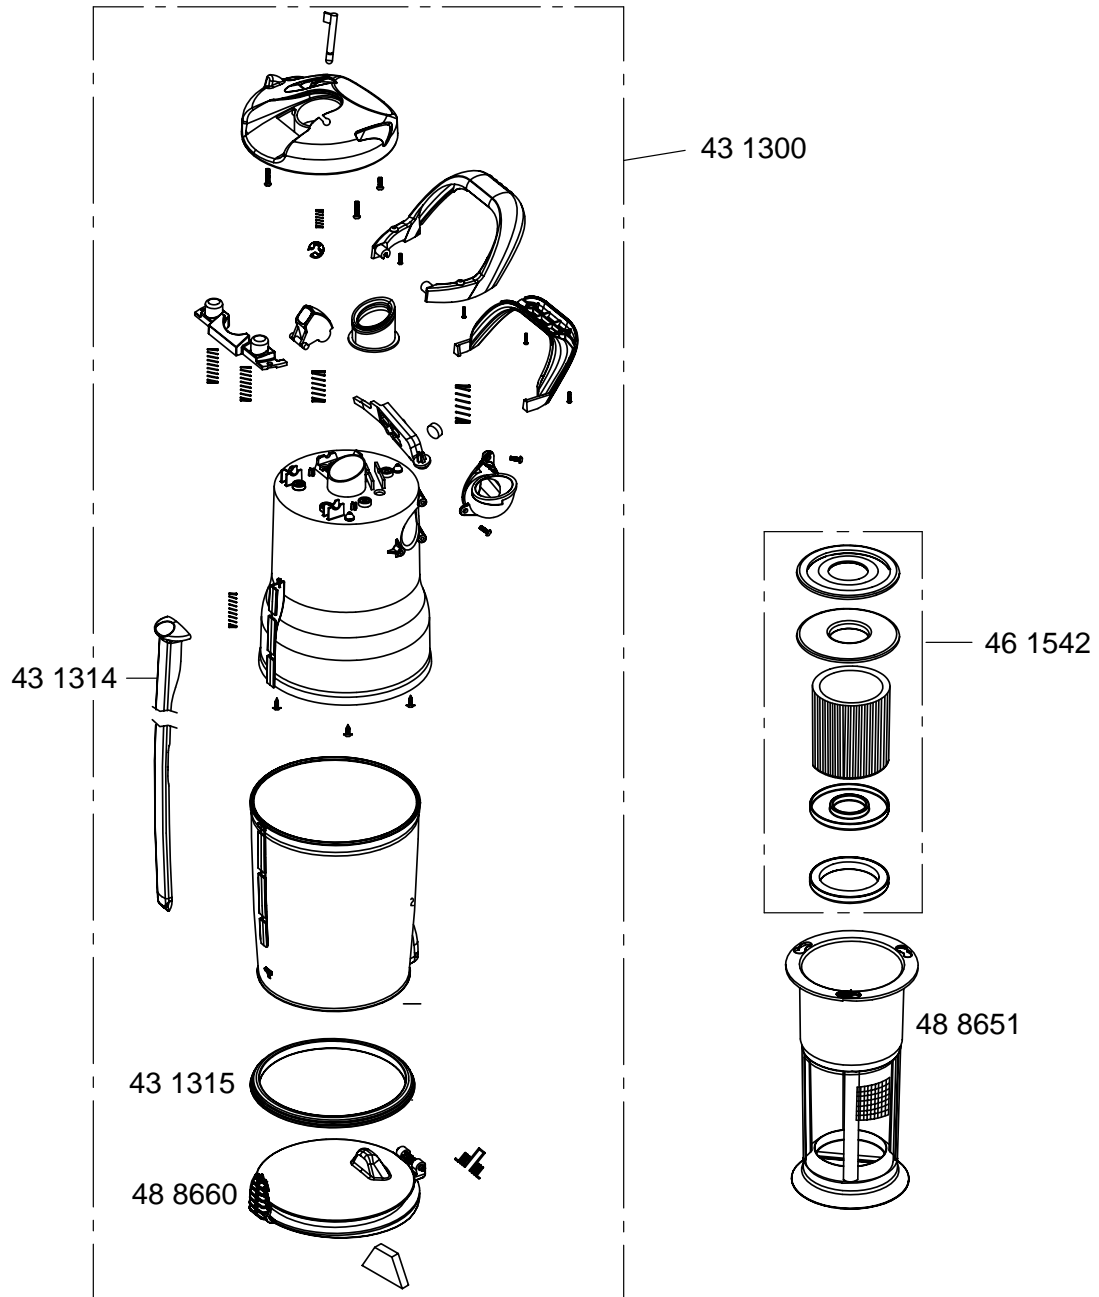

This Owner's Manual is provided and hosted by Appliance Factory Parts.

BOSCH BUC1170 Owner's Manual

[Shop genuine replacement parts for BOSCH BUC1170](#)

[Find Your BOSCH Vacuum Cleaner Parts - Select From 27 Models](#)

----- Manual continues below -----

43 1321

41 7324

48 8616