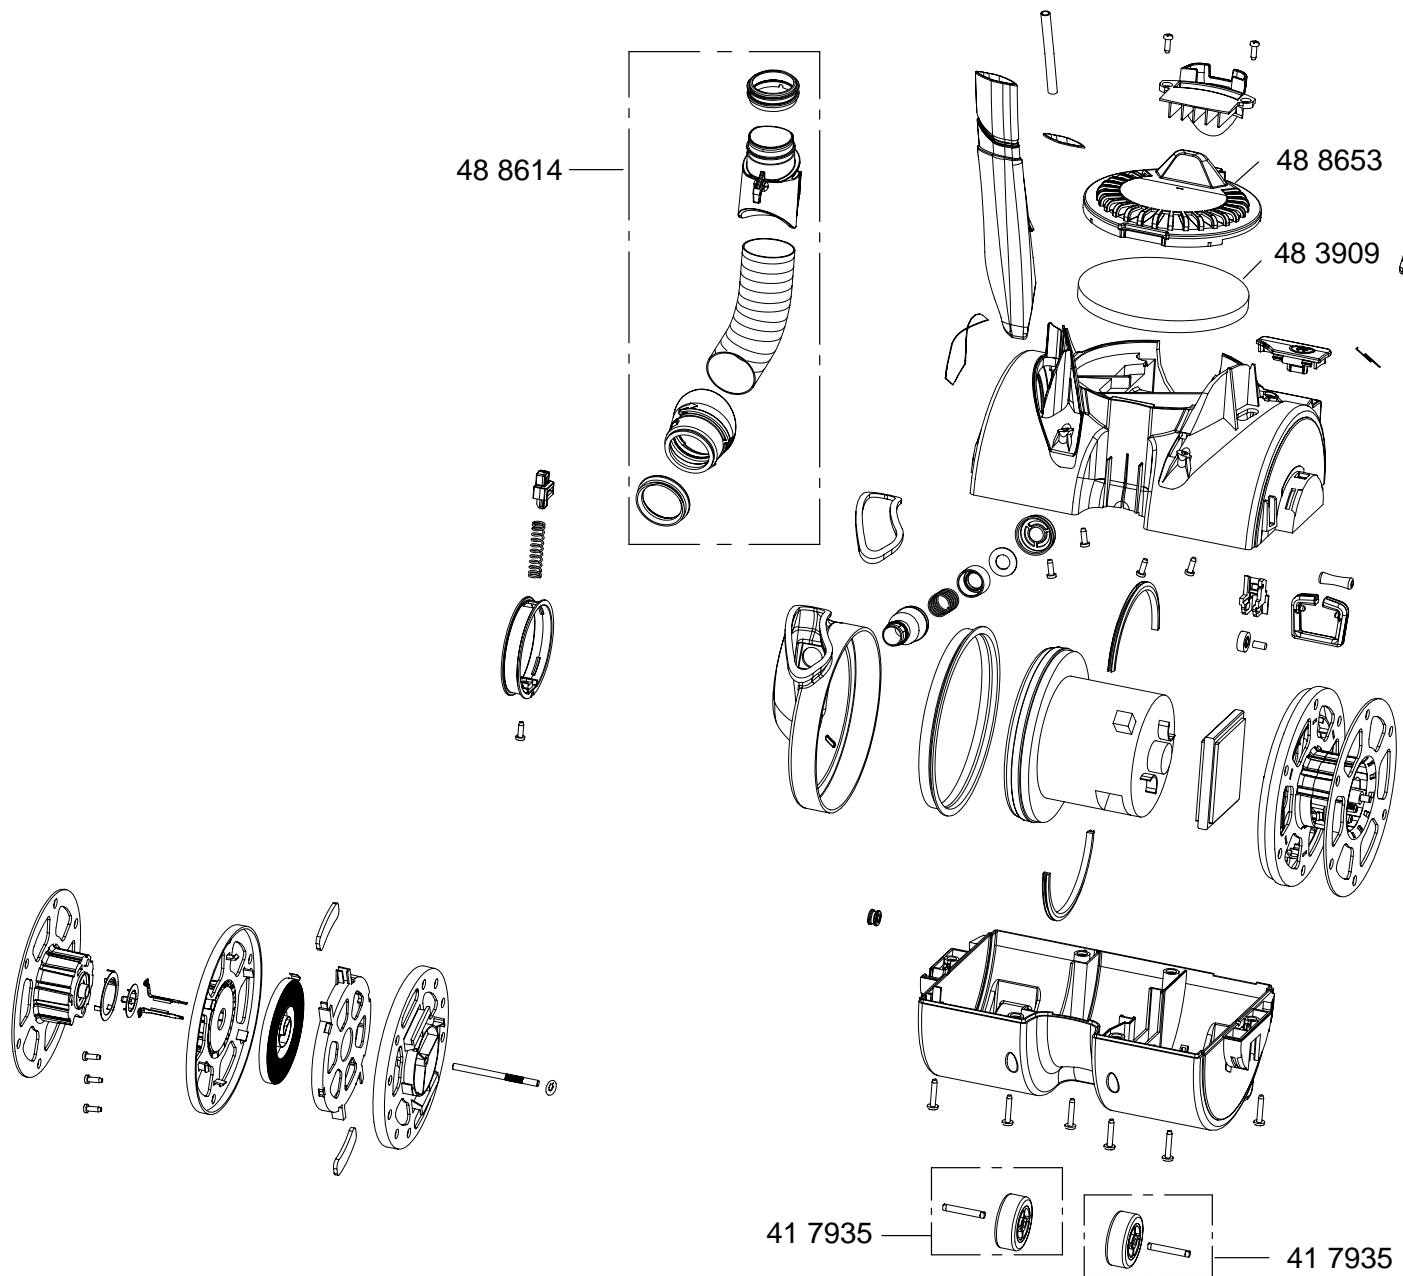

This Owner's Manual is provided and hosted by Appliance Factory Parts.

BOSCH BUC1170 Owner's Manual

[Shop genuine replacement parts for BOSCH BUC1170](#)

[Find Your BOSCH Vacuum Cleaner Parts - Select From 27 Models](#)

----- Manual continues below -----

43 1321

41 7324

48 8616