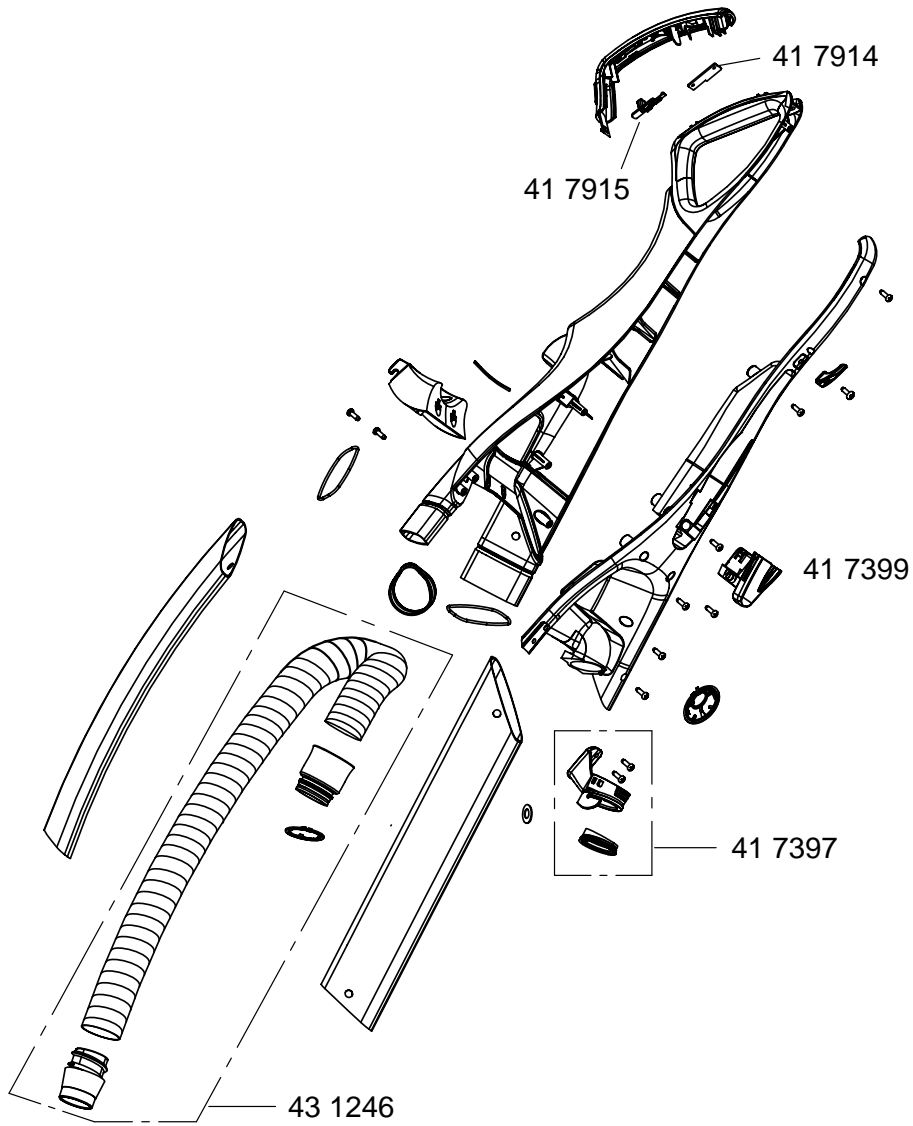

This Owner's Manual is provided and hosted by Appliance Factory Parts.

BOSCH BUC1170 Owner's Manual

[Shop genuine replacement parts for BOSCH BUC1170](#)

[Find Your BOSCH Vacuum Cleaner Parts - Select From 27 Models](#)

----- Manual continues below -----

43 1321

41 7324

48 8616