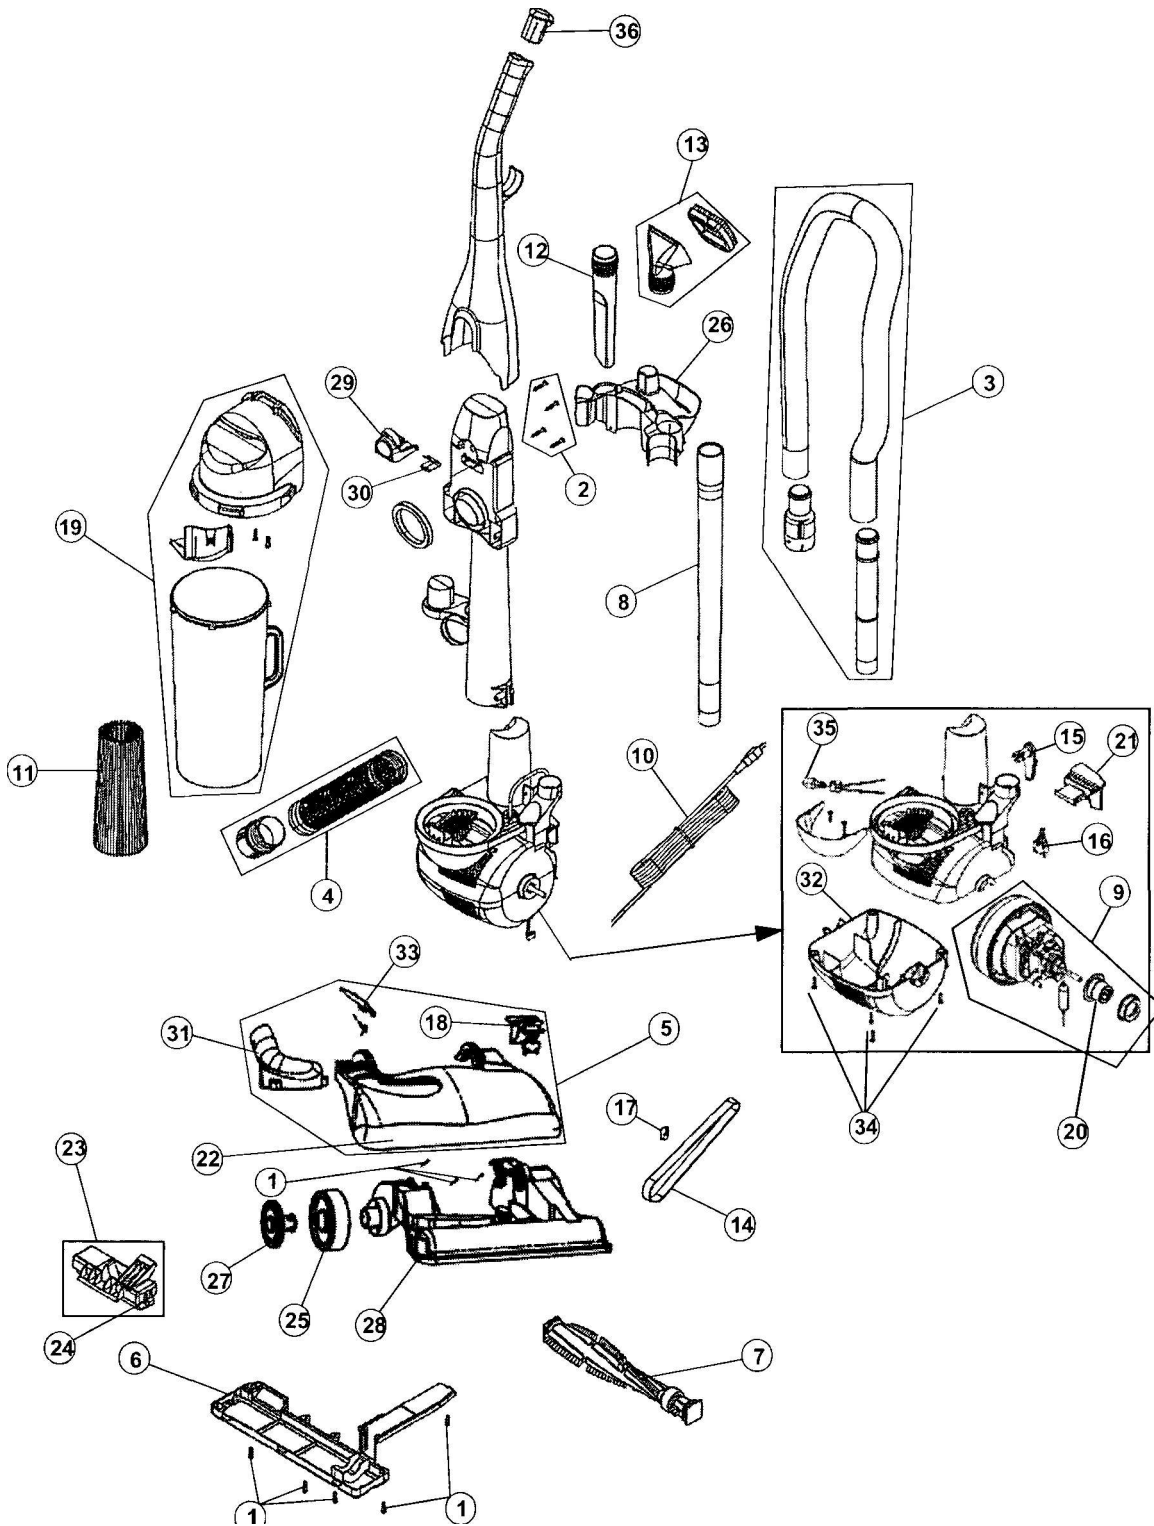

085845

088160

088161HD

HDU300

22

MODEL NO.

085835
085845
088160
088161HD
HDU300

Item	Part Number	Models To Fit	Part Description
1	1250100000	ALL	SCREW - BODY
2	2881250000	ALL	HANDLE SCREW ASSEMBLY
3	2881005600	ALL	HOSE ASSEMBLY
4	2881015600	ALL	LOWER HOSE ASSEMBLY
5	9881045BA0	ALL	NOZZLE COVER ASSEMBLY
6	1881020600	ALL	NOZZLE GUARD
7	2881020000	ALL	BRUSHROLL ASSEMBLY
8	1863365600	ALL	EXTENSION WAND
9	1JE1120000	ALL	MOTOR ASSEMBLY 12 AMP
10	1881140600	ALL	POWER CORD 25'
11	2JC0360000	ALL	F-1 / HEPA FILTER ASSEMBLY
12	1920035600	ALL	CREVICE TOOL
13	2920215600	ALL	2 IN 1 BRUSH ASSEMBLY
14	1540310001	ALL	STYLE 5 BELT
15	1790655600	ALL	CORD HOOK
16	1860081000	ALL	SWITCH
17	1720380000	ALL	BELT GUIDE CLIP
18	1881075600	ALL	HANDLE RELEASE PEDAL
19	2881235000	085835	DIRT CUP ASSEMBLY - JAGUAR
	2881235	085845	DIRT CUP ASSEMBLY - FEATHERLITE
	2881235	088160	DIRT CUP ASSEMBLY - BREEZE
	2881235	088161HD	DIRT CUP ASSEMBLY - BREEZE
	2881235	HDU300	DIRT CUP ASSEMBLY - PLATINUM FORCE
20	1881130000	ALL	GROMMET
21	1881135B00	ALL	SWITCH PEDAL
22	1881050B00	ALL	BUMPER
23	2881110600	ALL	ROLLER LIFTER ASSEMBLY
24	1881110600	ALL	FRONT ROLLER - ORDER #23
25	1881065600	ALL	REAR WHEEL
26	1881205600	ALL	TOOL CADDY
27	1881070000	ALL	REAR WHEEL AXLE/CAP
28	2881035600	ALL	NOZZLE BASE
29	1881250000	ALL	DIRT CUP LATCH
30	1881255000	ALL	LATCH SPRING
31	1881040Q00	ALL	CLEAR DIRT TUBE
32	1881160000	ALL	LOWER MOTOR HOUSING

PLATINUM FORGE

22

MODEL NO.

Item	Part Number	Models To Fit	Part Description
34	1720430000	ALL	SCREW 8-10 X 5/8 - COMBO
33	1881048600	ALL	DIRT PASSAGE DOOR
35	1920906000	ALL	BULB #906
36	1881201600	ALL	HANDLE CAP