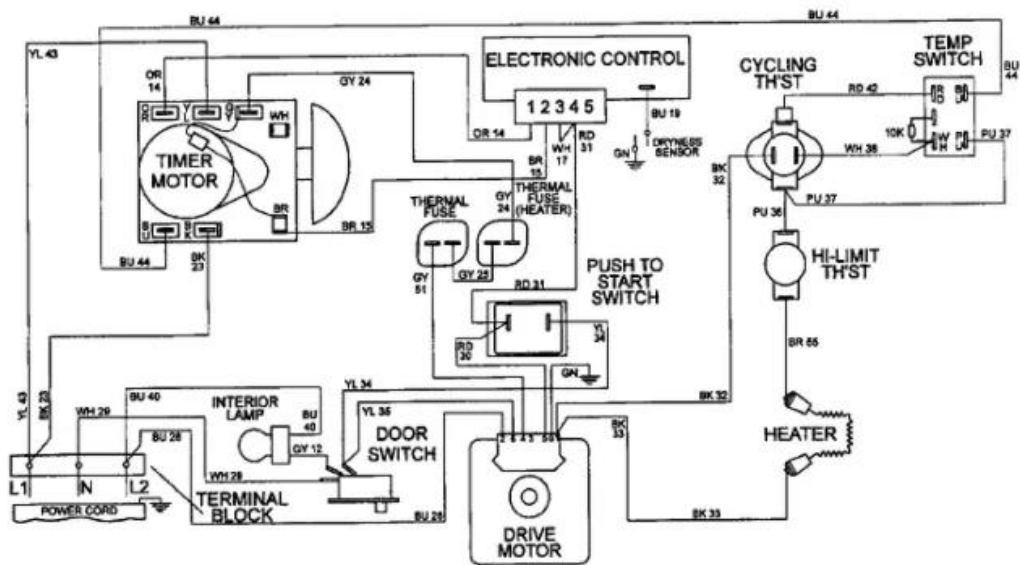

This Owner's Manual is provided and hosted by [Appliance Factory Parts](http://ApplianceFactoryParts.com).

MAYTAG MDG9706AWW Owner's Manual

[Shop genuine replacement parts for MAYTAG
MDG9706AWW](#)

1 - Tumbler

[Find Your MAYTAG Dryer Parts - Select From 2097 Models](#)

----- Manual continues below -----

Model: MDE9706AZW

Model: MDE9706AYA MDE9706AYW