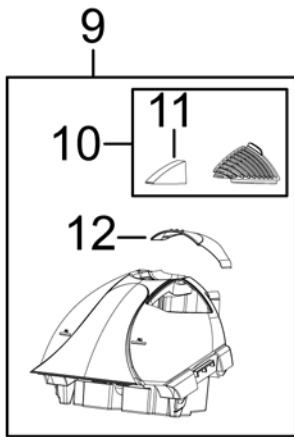

Lightweight Deep Cleaner

QuickSteamer® II Series 1770, 1970, 2080, 2090

KEY	PART NO	DESCRIPTION
1	B-203-5519	Handle Assy - Be Green
1	B-203-5520	Handle Assy - Vulcanic Satin
1	B-203-5569	Handle Assy - Titanium
2	B-203-5552	Push Rod Kit (upper, middle & lower push rods)
3	B-203-5521	Screw Kit
4	B-203-5537	Clean Tank w Cap - 1770, 1970
4	B-203-5540	Clean Tank w Cap - 2080
4	B-203-5573	Clean Tank w Cap - 2090
5	B-203-5541	Cap & Insert Assy
6	B-203-5553	Receiver Assy
7	B-203-5566	Wheel Axle Kit (2 axles, 2 e-rings)
8	B-203-5565	Wheel (2pk)
9	B-203-5522	Recovery Tank Assy - 1770, 1970
9	B-203-5523	Recovery Tank Assy - 2080
9	B-203-5571	Recovery Tank Assy - 2090
10	B-203-5525	Foam Filter Grille w/ Filter - 1770, 1970
10	B-203-5526	Foam Filter Grille w/ Filter - 2080
10	B-203-5572	Foam Filter Grille w/ Filter - 2090
11	B-203-5527	Foam Filter
12	B-203-5524	Recovery Tank Handle
13	B-203-5555	Rear Cover - Be Green
13	B-203-5556	Rear Cover - Vulcanic Satin
13	B-203-5574	Rear Cover - Titanium
14	B-203-5562	Motor Cover
15	B-203-5559	Motor
16	B-203-5558	Motor Support Gasket (2pk)
17	B-203-5557	Detent Lever Assy (pedal, pin & spring)
18	B-203-5564	Base w/ Brush Motor
19	B-203-5549	Belt
20	B-203-5554	Switch (pedal, switch, spring, pin, gasket, support)
21	B-203-5543	Latches - Recovery Tank (2pk)
22	B-203-5530	Nozzle Latch
23	B-203-5551	Side Brush (Left & Right)
24	B-203-5560	Spray Bar - 1770, 1970
24	B-203-5561	Spray Bar - 2080, 2090
25	B-203-5529	Nozzle
26	B-203-5550	Swivel Arm Kit
27	B-203-5546	Brush - Rotating
28	B-203-5545	Brush - Stationary
29	B-203-5548	Bare Floor Tool - (for rotating brush units)
30	B-203-5547	Bare Floor Tool - (for stationary brush units)
31	B-203-5563	Cord
xx	6035623	User's Guide - Canada
xx	2035617	User's Guide - United States