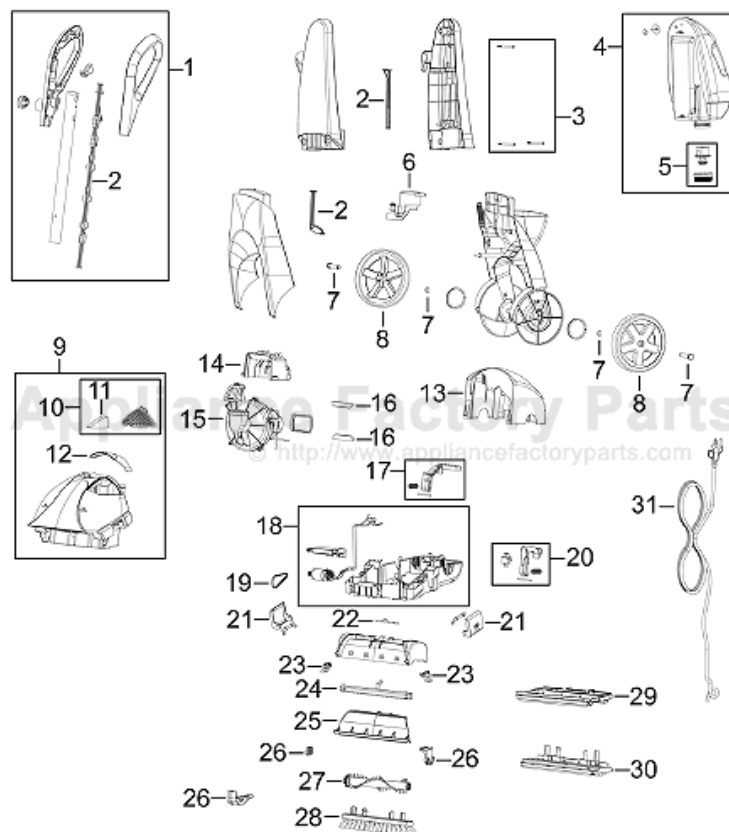

Bissell 2080C Owner's Manual

[Shop genuine replacement parts for Bissell 2080C](#)

[Find Your Bissell Vacuum Cleaner Parts - Select From 376 Models](#)

----- Manual continues below -----

QuickSteamer®

Series 1770, 1970, 2080, 2090