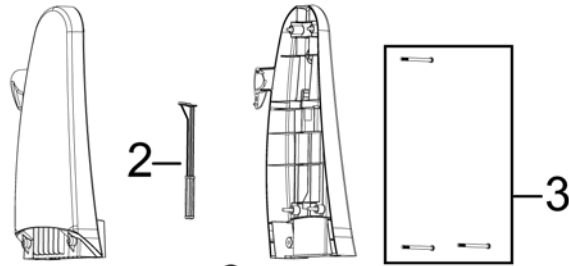

Lightweight Deep Cleaner

QuickSteamer® II Series 1770, 1970, 2080, 2090

KEY	PART NO	DESCRIPTION
1	B-203-5519	Handle Assy - Be Green
1	B-203-5520	Handle Assy - Vulcanic Satin
1	B-203-5569	Handle Assy - Titanium
2	B-203-5552	Push Rod Kit (upper, middle & lower push rods)
3	B-203-5521	Screw Kit
4	B-203-5537	Clean Tank w Cap - 1770, 1970
4	B-203-5540	Clean Tank w Cap - 2080
4	B-203-5573	Clean Tank w Cap - 2090
5	B-203-5541	Cap & Insert Assy
6	B-203-5553	Receiver Assy
7	B-203-5566	Wheel Axle Kit (2 axles, 2 e-rings)
8	B-203-5565	Wheel (2pk)
9	B-203-5522	Recovery Tank Assy - 1770, 1970
9	B-203-5523	Recovery Tank Assy - 2080
9	B-203-5571	Recovery Tank Assy - 2090
10	B-203-5525	Foam Filter Grille w/ Filter - 1770, 1970
10	B-203-5526	Foam Filter Grille w/ Filter - 2080
10	B-203-5572	Foam Filter Grille w/ Filter - 2090
11	B-203-5527	Foam Filter
12	B-203-5524	Recovery Tank Handle
13	B-203-5555	Rear Cover - Be Green
13	B-203-5556	Rear Cover - Vulcanic Satin
13	B-203-5574	Rear Cover - Titanium
14	B-203-5562	Motor Cover
15	B-203-5559	Motor
16	B-203-5558	Motor Support Gasket (2pk)
17	B-203-5557	Detent Lever Assy (pedal, pin & spring)
18	B-203-5564	Base w/ Brush Motor
19	B-203-5549	Belt
20	B-203-5554	Switch (pedal, switch, spring, pin, gasket, support)
21	B-203-5543	Latches - Recovery Tank (2pk)
22	B-203-5530	Nozzle Latch
23	B-203-5551	Side Brush (Left & Right)
24	B-203-5560	Spray Bar - 1770, 1970
24	B-203-5561	Spray Bar - 2080, 2090
25	B-203-5529	Nozzle
26	B-203-5550	Swivel Arm Kit
27	B-203-5546	Brush - Rotating
28	B-203-5545	Brush - Stationary
29	B-203-5548	Bare Floor Tool - (for rotating brush units)
30	B-203-5547	Bare Floor Tool - (for stationary brush units)
31	B-203-5563	Cord
xx	6035623	User's Guide - Canada
xx	2035617	User's Guide - United States