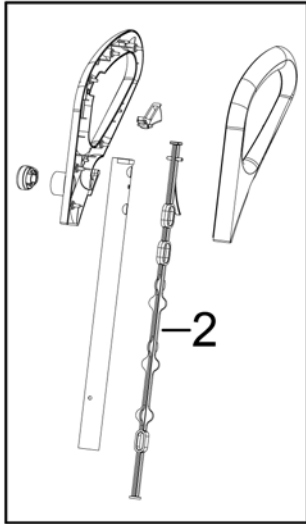

Lightweight Deep Cleaner

QuickSteamer® II Series 1770, 1970, 2080, 2090

KEY	PART NO	DESCRIPTION
1	B-203-5519	Handle Assy - Be Green
1	B-203-5520	Handle Assy - Vulcanic Satin
1	B-203-5569	Handle Assy - Titanium
2	B-203-5552	Push Rod Kit (upper, middle & lower push rods)
3	B-203-5521	Screw Kit
4	B-203-5537	Clean Tank w Cap - 1770, 1970
4	B-203-5540	Clean Tank w Cap - 2080
4	B-203-5573	Clean Tank w Cap - 2090
5	B-203-5541	Cap & Insert Assy
6	B-203-5553	Receiver Assy
7	B-203-5566	Wheel Axle Kit (2 axles, 2 e-rings)
8	B-203-5565	Wheel (2pk)
9	B-203-5522	Recovery Tank Assy - 1770, 1970
9	B-203-5523	Recovery Tank Assy - 2080
9	B-203-5571	Recovery Tank Assy - 2090
10	B-203-5525	Foam Filter Grille w/ Filter - 1770, 1970
10	B-203-5526	Foam Filter Grille w/ Filter - 2080
10	B-203-5572	Foam Filter Grille w/ Filter - 2090
11	B-203-5527	Foam Filter
12	B-203-5524	Recovery Tank Handle
13	B-203-5555	Rear Cover - Be Green
13	B-203-5556	Rear Cover - Vulcanic Satin
13	B-203-5574	Rear Cover - Titanium
14	B-203-5562	Motor Cover
15	B-203-5559	Motor
16	B-203-5558	Motor Support Gasket (2pk)
17	B-203-5557	Detent Lever Assy (pedal, pin & spring)
18	B-203-5564	Base w/ Brush Motor
19	B-203-5549	Belt
20	B-203-5554	Switch (pedal, switch, spring, pin, gasket, support)
21	B-203-5543	Latches - Recovery Tank (2pk)
22	B-203-5530	Nozzle Latch
23	B-203-5551	Side Brush (Left & Right)
24	B-203-5560	Spray Bar - 1770, 1970
24	B-203-5561	Spray Bar - 2080, 2090
25	B-203-5529	Nozzle
26	B-203-5550	Swivel Arm Kit
27	B-203-5546	Brush - Rotating
28	B-203-5545	Brush - Stationary
29	B-203-5548	Bare Floor Tool - (for rotating brush units)
30	B-203-5547	Bare Floor Tool - (for stationary brush units)
31	B-203-5563	Cord
xx	6035623	User's Guide - Canada
xx	2035617	User's Guide - United States