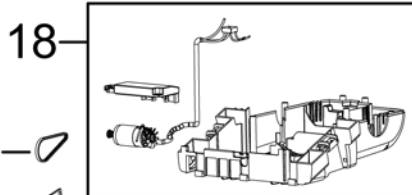

Lightweight Deep Cleaner

QuickSteamer® II Series 1770, 1970, 2080, 2090

KEY	PART NO	DESCRIPTION
1	B-203-5519	Handle Assy - Be Green
1	B-203-5520	Handle Assy - Vulcanic Satin
1	B-203-5569	Handle Assy - Titanium
2	B-203-5552	Push Rod Kit (upper, middle & lower push rods)
3	B-203-5521	Screw Kit
4	B-203-5537	Clean Tank w Cap - 1770, 1970
4	B-203-5540	Clean Tank w Cap - 2080
4	B-203-5573	Clean Tank w Cap - 2090
5	B-203-5541	Cap & Insert Assy
6	B-203-5553	Receiver Assy
7	B-203-5566	Wheel Axle Kit (2 axles, 2 e-rings)
8	B-203-5565	Wheel (2pk)
9	B-203-5522	Recovery Tank Assy - 1770, 1970
9	B-203-5523	Recovery Tank Assy - 2080
9	B-203-5571	Recovery Tank Assy - 2090
10	B-203-5525	Foam Filter Grille w/ Filter - 1770, 1970
10	B-203-5526	Foam Filter Grille w/ Filter - 2080
10	B-203-5572	Foam Filter Grille w/ Filter - 2090
11	B-203-5527	Foam Filter
12	B-203-5524	Recovery Tank Handle
13	B-203-5555	Rear Cover - Be Green
13	B-203-5556	Rear Cover - Vulcanic Satin
13	B-203-5574	Rear Cover - Titanium
14	B-203-5562	Motor Cover
15	B-203-5559	Motor
16	B-203-5558	Motor Support Gasket (2pk)
17	B-203-5557	Detent Lever Assy (pedal, pin & spring)
18	B-203-5564	Base w/ Brush Motor
19	B-203-5549	Belt
20	B-203-5554	Switch (pedal, switch, spring, pin, gasket, support)
21	B-203-5543	Latches - Recovery Tank (2pk)
22	B-203-5530	Nozzle Latch
23	B-203-5551	Side Brush (Left & Right)
24	B-203-5560	Spray Bar - 1770, 1970
24	B-203-5561	Spray Bar - 2080, 2090
25	B-203-5529	Nozzle
26	B-203-5550	Swivel Arm Kit
27	B-203-5546	Brush - Rotating
28	B-203-5545	Brush - Stationary
29	B-203-5548	Bare Floor Tool - (for rotating brush units)
30	B-203-5547	Bare Floor Tool - (for stationary brush units)
31	B-203-5563	Cord
xx	6035623	User's Guide - Canada
xx	2035617	User's Guide - United States