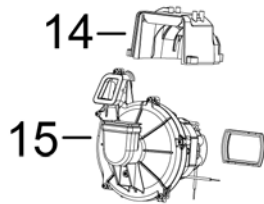

Lightweight Deep Cleaner

QuickSteamer® II Series 1770, 1970, 2080, 2090

KEY	PART NO	DESCRIPTION
1	B-203-5519	Handle Assy - Be Green
1	B-203-5520	Handle Assy - Vulcanic Satin
1	B-203-5569	Handle Assy - Titanium
2	B-203-5552	Push Rod Kit (upper, middle & lower push rods)
3	B-203-5521	Screw Kit
4	B-203-5537	Clean Tank w Cap - 1770, 1970
4	B-203-5540	Clean Tank w Cap - 2080
4	B-203-5573	Clean Tank w Cap - 2090
5	B-203-5541	Cap & Insert Assy
6	B-203-5553	Receiver Assy
7	B-203-5566	Wheel Axle Kit (2 axles, 2 e-rings)
8	B-203-5565	Wheel (2pk)
9	B-203-5522	Recovery Tank Assy - 1770, 1970
9	B-203-5523	Recovery Tank Assy - 2080
9	B-203-5571	Recovery Tank Assy - 2090
10	B-203-5525	Foam Filter Grille w/ Filter - 1770, 1970
10	B-203-5526	Foam Filter Grille w/ Filter - 2080
10	B-203-5572	Foam Filter Grille w/ Filter - 2090
11	B-203-5527	Foam Filter
12	B-203-5524	Recovery Tank Handle
13	B-203-5555	Rear Cover - Be Green
13	B-203-5556	Rear Cover - Vulcanic Satin
13	B-203-5574	Rear Cover - Titanium
14	B-203-5562	Motor Cover
15	B-203-5559	Motor
16	B-203-5558	Motor Support Gasket (2pk)
17	B-203-5557	Detent Lever Assy (pedal, pin & spring)
18	B-203-5564	Base w/ Brush Motor
19	B-203-5549	Belt
20	B-203-5554	Switch (pedal, switch, spring, pin, gasket, support)
21	B-203-5543	Latches - Recovery Tank (2pk)
22	B-203-5530	Nozzle Latch
23	B-203-5551	Side Brush (Left & Right)
24	B-203-5560	Spray Bar - 1770, 1970
24	B-203-5561	Spray Bar - 2080, 2090
25	B-203-5529	Nozzle
26	B-203-5550	Swivel Arm Kit
27	B-203-5546	Brush - Rotating
28	B-203-5545	Brush - Stationary
29	B-203-5548	Bare Floor Tool - (for rotating brush units)
30	B-203-5547	Bare Floor Tool - (for stationary brush units)
31	B-203-5563	Cord
xx	6035623	User's Guide - Canada
xx	2035617	User's Guide - United States