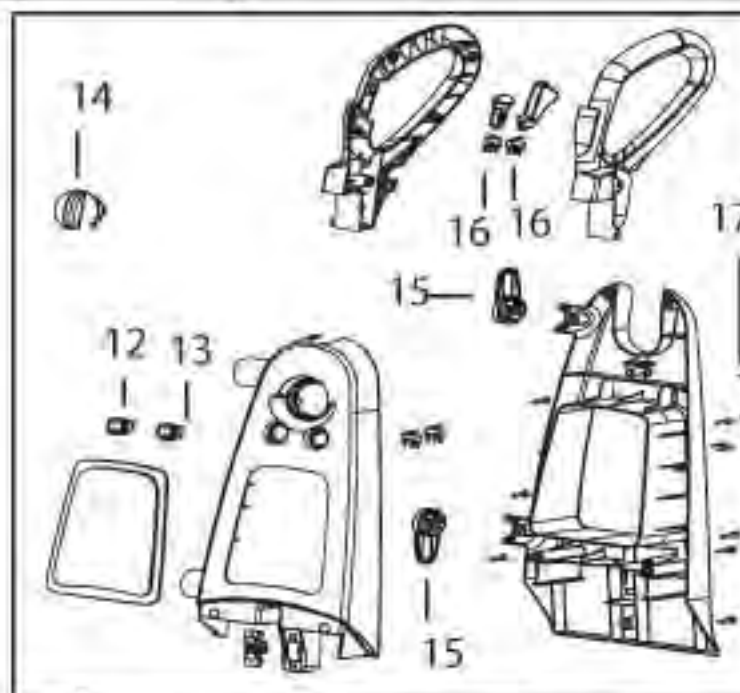

This Owner's Manual is provided and hosted by [Appliance Factory Parts](#).

Bissell 66Q4 Owner's Manual

[Shop genuine replacement parts for Bissell 66Q4](#)

[Find Your Bissell Vacuum Cleaner Parts - Select From 376 Models](#)

----- Manual continues below -----

BISSELL

WE MEAN CLEAN

ProHeat 2X®

9500, 66Q4, 73

39

41 41

43 43