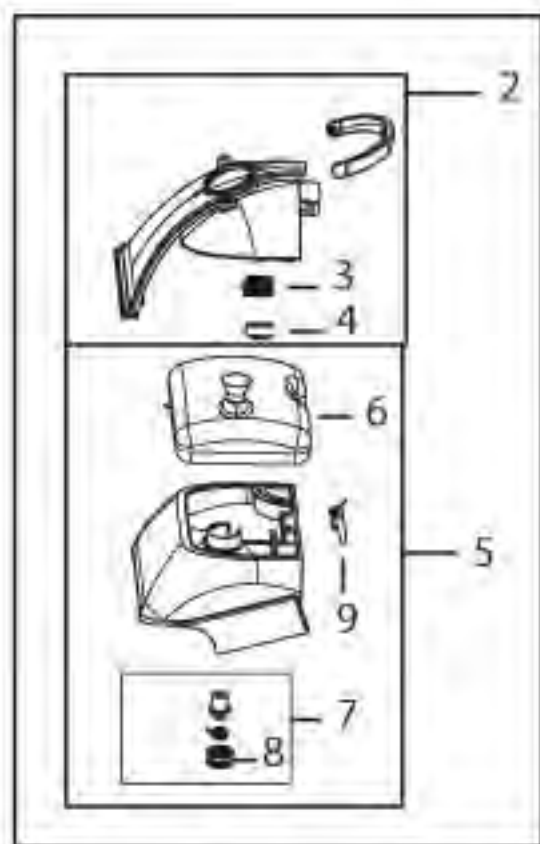

----- Manual continues below -----

BISSELL

WE MEAN CLEAN

ProHeat 2X®

9500, 66Q4, 73

39

41 41

43 43