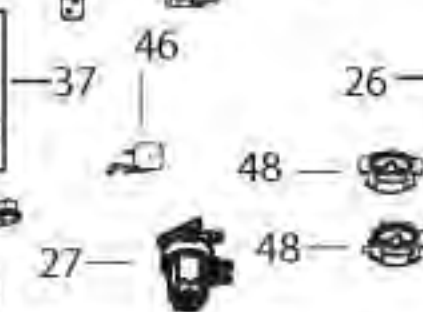

This Owner's Manual is provided and hosted by [Appliance Factory Parts](#).

Bissell 66Q4 Owner's Manual

[Shop genuine replacement parts for Bissell 66Q4](#)

[Find Your Bissell Vacuum Cleaner Parts - Select From 376 Models](#)

----- Manual continues below -----

BISSELL

WE MEAN CLEAN

ProHeat 2X®

9500, 66Q4, 73

39

41 41

43 43