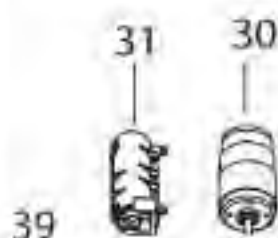

----- Manual continues below -----

BISSELL

WE MEAN CLEAN

ProHeat 2X®

9500, 66Q4, 73

39

41 41

43 43