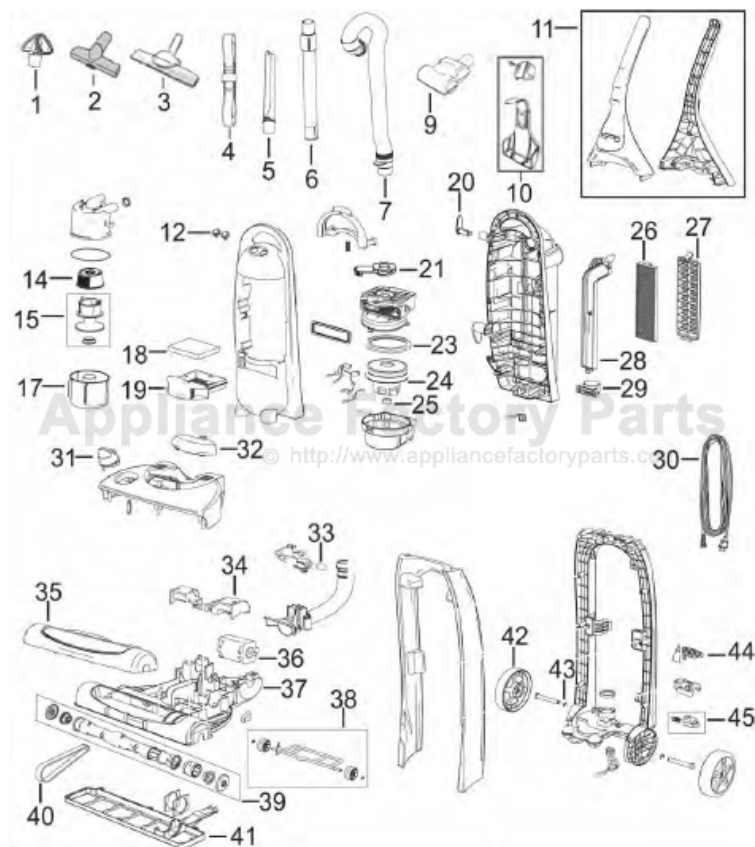

[Find Your Bissell Vacuum Cleaner Parts - Select From 376 Models](#)

----- Manual continues below -----