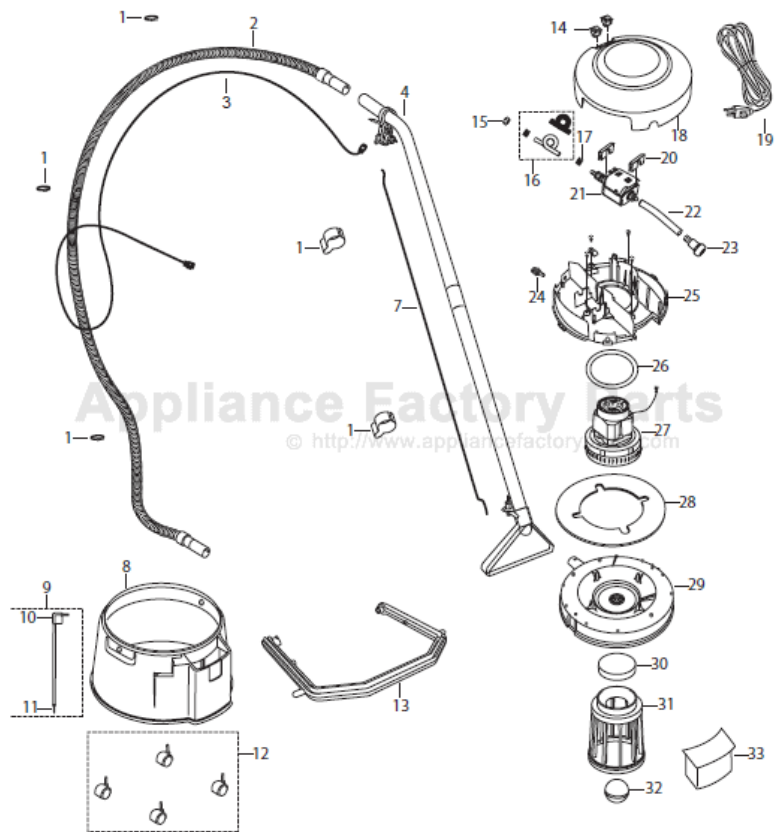

Bissell 9E01 Owner's Manual

[Shop genuine replacement parts for Bissell 9E01](#)

[Find Your Bissell Vacuum Cleaner Parts - Select From 376 Models](#)

----- Manual continues below -----

Xtra-Lift™ CDC

Model 9E01

CANISTER DEEP CLEANER

Xtra-Lift™ CDC Model 9E01

KEY PART NO	DESCRIPTION
1	B-213-0207 CLIPS (2) W/ 4 WIRE WRAPS
2	B-210-4708 FLEX HOSE
3	B-555-9013 SOLUTION HOSE 8.5'
4	B-210-9655 NOZZLE/WAND ASSY
7	B-555-9008 WAND SOLUTION TUBE
8	B-214-9023 TANK ASSY - MED GREY
9	B-555-9011 SIPHON TUBE ASSY
10	B-223-2669 CONNECTOR - INLET
11	B-555-9036 SIPHON TUBE FILTER
12	B-555-9250 CASTER 118 LT GREY 4-PK
13	B-213-4419 HANDLE - BLACK
14	B-210-8878 SWITCH
15	B-210-2653 CONNECTOR NUT
16	B-214-8403 SPRING AND TUBE ASSY
17	B-555-9186 HOSE CLAMP .335 ID
18	B-214-2936 COVER/SWITCH ASSY - MED GREY
19	B-210-2888 CORDSET
20	B-555-9182 PUMP CLIP
21	B-210-7168 PUMP
22	B-213-9490 HOSE INLET TO TANK
23	B-213-2665 CONNECTOR INLET - FEMALE
24	B-210-2661 CONNECTOR INLET - MALE
25	B-214-4780 MOTOR HOUSING & CONNECTOR ASSY
26	B-210-7762 SEAL - NITRILE PVC
27	B-210-6012 VACUUM MOTOR
28	B-210-3528 FOAM FILTER BAFFLE
29	B-214-3906 TANK COVER
30	B-210-3533 SECONDARY FILTER
31	B-213-1525 BALL CAGE
32	B-213-0330 BALL FLOAT
33	B-213-3009 MEASURING CUP - MED GREY
xx	2105745 USER'S GUIDE - 9E01