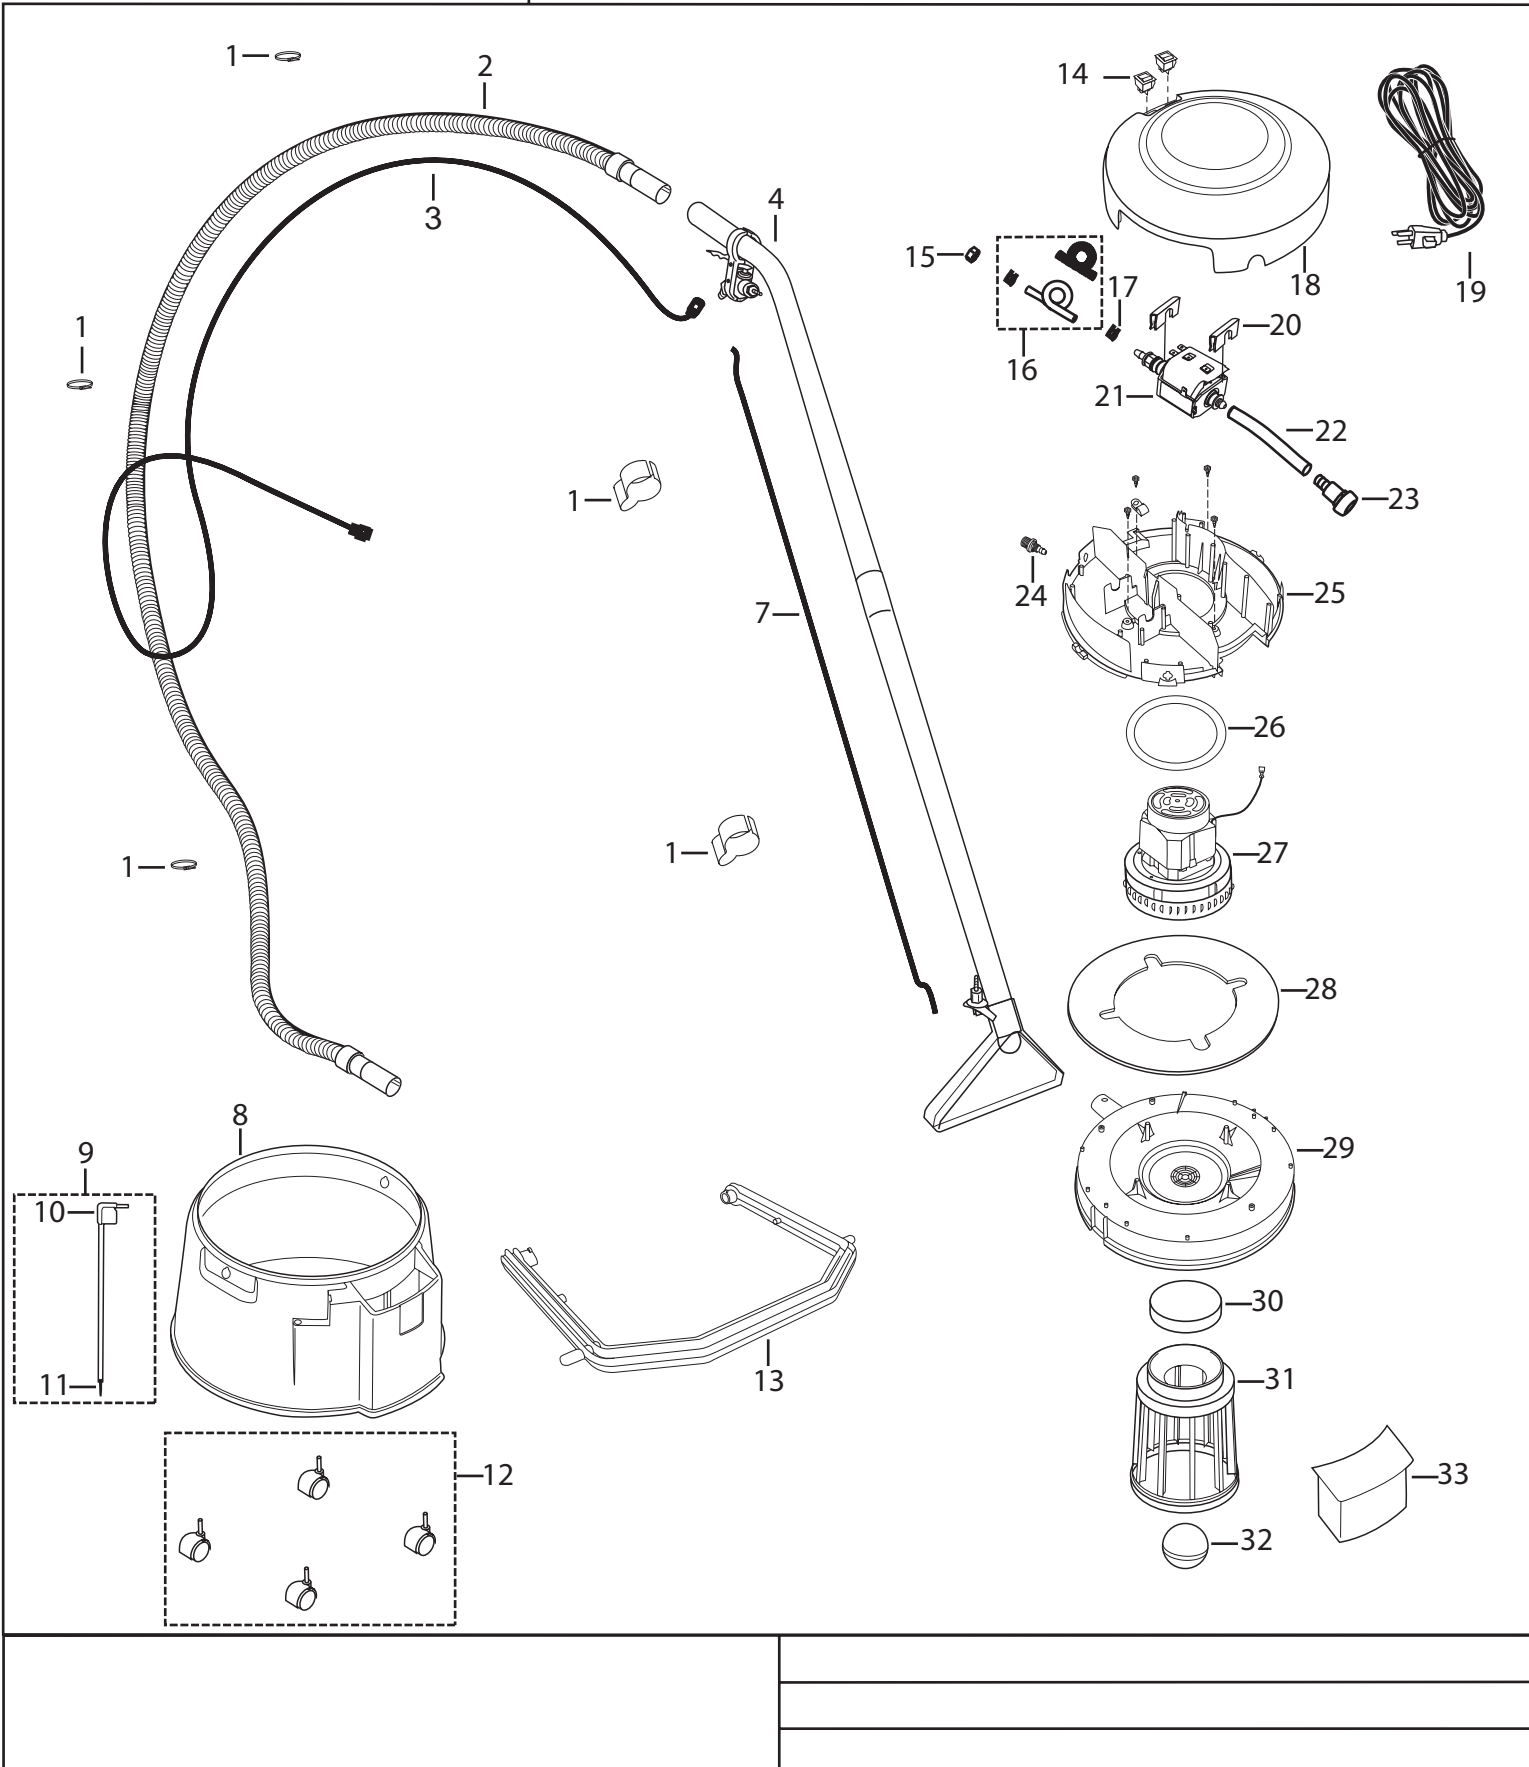

Bissell 9E01 Owner's Manual

[Shop genuine replacement parts for Bissell 9E01](#)

[Find Your Bissell Vacuum Cleaner Parts - Select From 376 Models](#)

----- Manual continues below -----

Xtra-Lift™ CDC

Model 9E01

CANISTER DEEP CLEANER

Xtra-Lift™ CDC Model 9E01

KEY PART NO	DESCRIPTION
1	B-213-0207 CLIPS (2) W/ 4 WIRE WRAPS
2	B-210-4708 FLEX HOSE
3	B-555-9013 SOLUTION HOSE 8.5'
4	B-210-9655 NOZZLE/WAND ASSY
7	B-555-9008 WAND SOLUTION TUBE
8	B-214-9023 TANK ASSY - MED GREY
9	B-555-9011 SIPHON TUBE ASSY
10	B-223-2669 CONNECTOR - INLET
11	B-555-9036 SIPHON TUBE FILTER
12	B-555-9250 CASTER 118 LT GREY 4-PK
13	B-213-4419 HANDLE - BLACK
14	B-210-8878 SWITCH
15	B-210-2653 CONNECTOR NUT
16	B-214-8403 SPRING AND TUBE ASSY
17	B-555-9186 HOSE CLAMP .335 ID
18	B-214-2936 COVER/SWITCH ASSY - MED GREY
19	B-210-2888 CORDSET
20	B-555-9182 PUMP CLIP
21	B-210-7168 PUMP
22	B-213-9490 HOSE INLET TO TANK
23	B-213-2665 CONNECTOR INLET - FEMALE
24	B-210-2661 CONNECTOR INLET - MALE
25	B-214-4780 MOTOR HOUSING & CONNECTOR ASSY
26	B-210-7762 SEAL - NITRILE PVC
27	B-210-6012 VACUUM MOTOR
28	B-210-3528 FOAM FILTER BAFFLE
29	B-214-3906 TANK COVER
30	B-210-3533 SECONDARY FILTER
31	B-213-1525 BALL CAGE
32	B-213-0330 BALL FLOAT
33	B-213-3009 MEASURING CUP - MED GREY
xx	2105745 USER'S GUIDE - 9E01