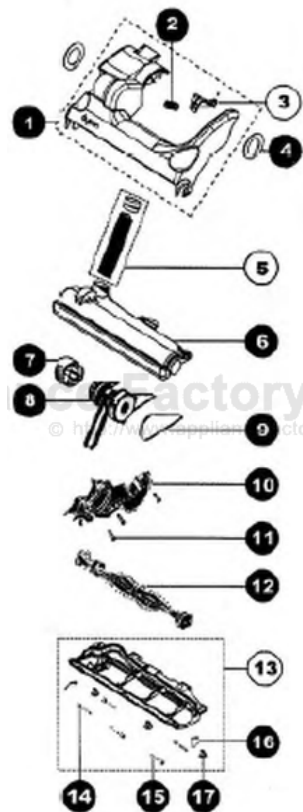

[Find Your Dyson Vacuum Cleaner Parts - Select From 6 Models](#)

----- Manual continues below -----