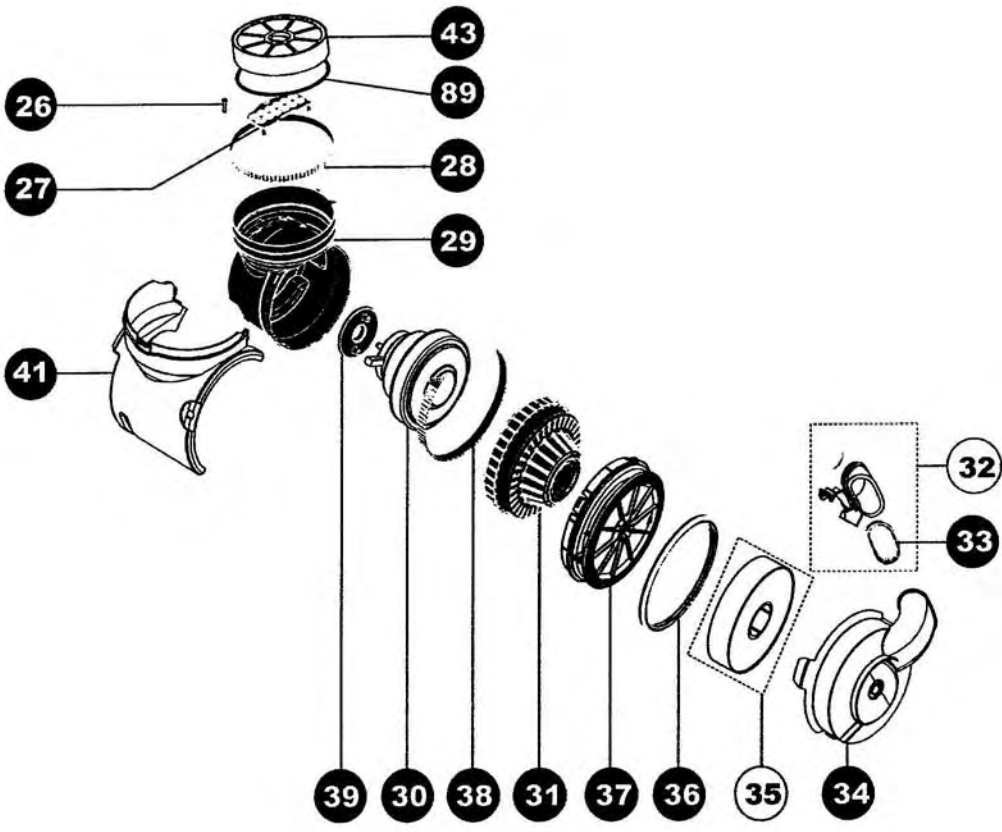

4.3 Motor housing