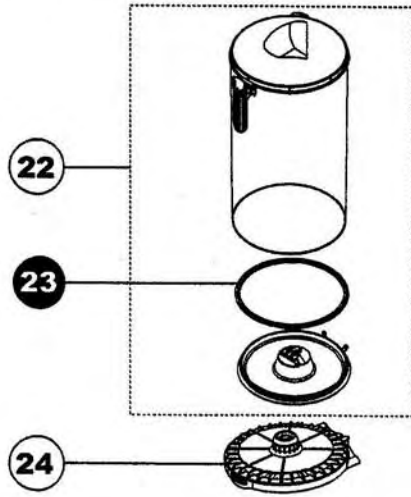

----- Manual continues below -----

1	DY-90231215	HEAD ASSY,SILVER/YELLOW
1A	DY-90231216	HEAD ASSY,PURPLE
1B	DY-90231217	HEAD ASSY,SILVER/LAVENDER
2	DY-90019926	UPRIGHT LOCK SPRING
3	DY-90142904	UPRIGHT LOCK
4	DY-90171601	HEAD PIVOT CLIPS,YELLOW
4A	DY-90171605	HEAD PIVOT CLIPS,LAVENDER
4B	DY-90171608	HEAD PIVOT CLIPS,RED
5	DYR-7200	INTERNAL HOSE ASSY
6	DY-90544401	BRUSH HOUSING,YELLOW
6A	DY-90544404	BRUSH HOUSING,LAVENDER
6B	DY-90544403	BRUSH HOUSING,RED
7	DY-90029801	CLUTCH ACTUATOR,YELLOW
7A	DY-90029805	CLUTCH ACTUATOR,LAVENDER
7B	DY-90029807	CLUTCH ACTUATOR,RED
8	DYR-7500	CLUTCH ASSY
9	DYR-1000	BELT,CLUTCH TO MOTOR
10	DY-90240506	CLUTCH COVER ASSY
11	DY-90020006	TORX SCREWS
12	DYR-2000	BRUSH BAR ASSY (Units with Rug/Floor Selector)
12	DYR-2005	BRUSH BAR ASSY (Units without Rug/Floor Selector)
13	DY-90544109	SOLEPLATE AY,SIL/YEL
13A	DY-90544104	SOLEPLATE AY,PUR/RED
13B	DY-90544105	SOLEPLATE AY,SIL/LAV
14	DY-90456201	SOLEPLATE WHEEL
15	DY-90013101	SOLEPLATE AXLE
16	DY-90410201	SOLEPLATE BRISTLES
17	DY-90013001	FASTENERS,YELLOW
17A	DY-90013005	FASTENERS,LAVENDER
17B	DY-90013007	FASTENERS,PURPLE
	DY-90018401	CABLE CLIP,YELLOW
	DY-90018406	CABLE CLIP,LAVENDER
	DY-90018408	CABLE CLIP,PURPLE
	DY-90411512	STAIR TOOL
	DY-90419308	REAR WHEEL