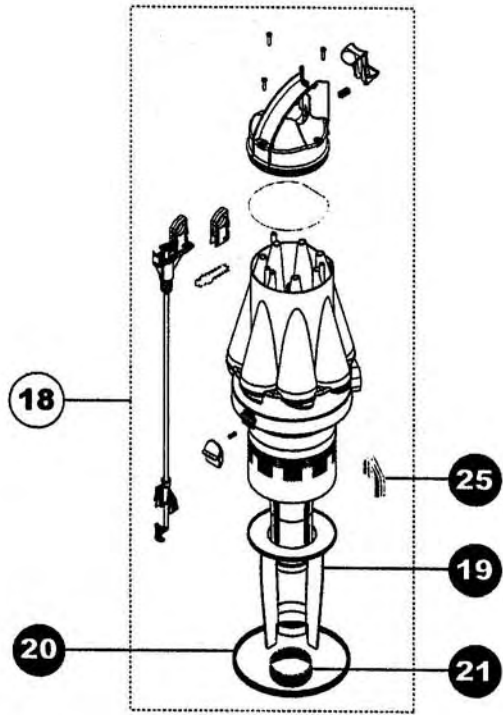

----- Manual continues below -----

1	DY-90231215	HEAD ASSY,SILVER/YELLOW
1A	DY-90231216	HEAD ASSY,PURPLE
1B	DY-90231217	HEAD ASSY,SILVER/LAVENDER
2	DY-90019926	UPRIGHT LOCK SPRING
3	DY-90142904	UPRIGHT LOCK
4	DY-90171601	HEAD PIVOT CLIPS,YELLOW
4A	DY-90171605	HEAD PIVOT CLIPS,LAVENDER
4B	DY-90171608	HEAD PIVOT CLIPS,RED
5	DYR-7200	INTERNAL HOSE ASSY
6	DY-90544401	BRUSH HOUSING,YELLOW
6A	DY-90544404	BRUSH HOUSING,LAVENDER
6B	DY-90544403	BRUSH HOUSING,RED
7	DY-90029801	CLUTCH ACTUATOR,YELLOW
7A	DY-90029805	CLUTCH ACTUATOR,LAVENDER
7B	DY-90029807	CLUTCH ACTUATOR,RED
8	DYR-7500	CLUTCH ASSY
9	DYR-1000	BELT,CLUTCH TO MOTOR
10	DY-90240506	CLUTCH COVER ASSY
11	DY-90020006	TORX SCREWS
12	DYR-2000	BRUSH BAR ASSY (Units with Rug/Floor Selector)
12	DYR-2005	BRUSH BAR ASSY (Units without Rug/Floor Selector)
13	DY-90544109	SOLEPLATE AY,SIL/YEL
13A	DY-90544104	SOLEPLATE AY,PUR/RED
13B	DY-90544105	SOLEPLATE AY,SIL/LAV
14	DY-90456201	SOLEPLATE WHEEL
15	DY-90013101	SOLEPLATE AXLE
16	DY-90410201	SOLEPLATE BRISTLES
17	DY-90013001	FASTENERS,YELLOW
17A	DY-90013005	FASTENERS,LAVENDER
17B	DY-90013007	FASTENERS,PURPLE
	DY-90018401	CABLE CLIP,YELLOW
	DY-90018406	CABLE CLIP,LAVENDER
	DY-90018408	CABLE CLIP,PURPLE
	DY-90411512	STAIR TOOL
	DY-90419308	REAR WHEEL