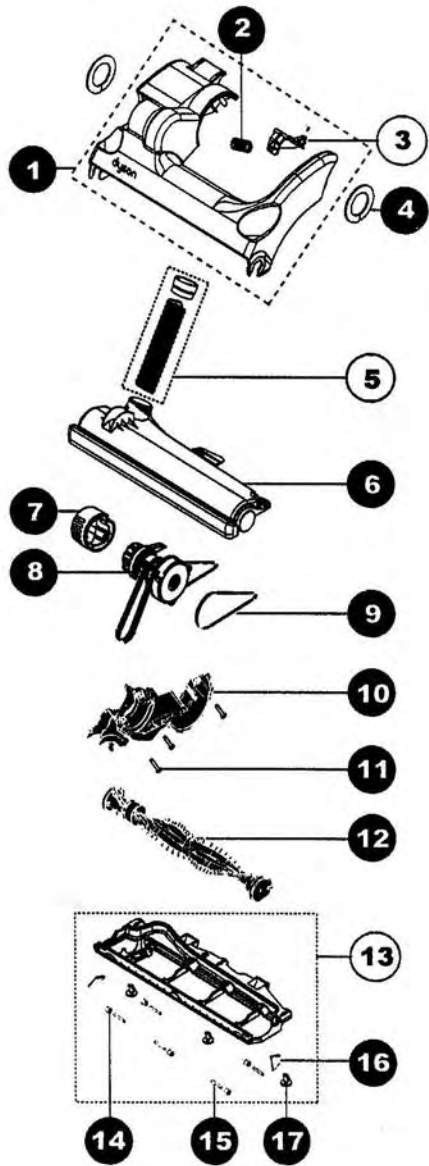

----- Manual continues below -----

1	DY-90231215	HEAD ASSY,SILVER/YELLOW
1A	DY-90231216	HEAD ASSY,PURPLE
1B	DY-90231217	HEAD ASSY,SILVER/LAVENDER
2	DY-90019926	UPRIGHT LOCK SPRING
3	DY-90142904	UPRIGHT LOCK
4	DY-90171601	HEAD PIVOT CLIPS,YELLOW
4A	DY-90171605	HEAD PIVOT CLIPS,LAVENDER
4B	DY-90171608	HEAD PIVOT CLIPS,RED
5	DYR-7200	INTERNAL HOSE ASSY
6	DY-90544401	BRUSH HOUSING,YELLOW
6A	DY-90544404	BRUSH HOUSING,LAVENDER
6B	DY-90544403	BRUSH HOUSING,RED
7	DY-90029801	CLUTCH ACTUATOR,YELLOW
7A	DY-90029805	CLUTCH ACTUATOR,LAVENDER
7B	DY-90029807	CLUTCH ACTUATOR,RED
8	DYR-7500	CLUTCH ASSY
9	DYR-1000	BELT,CLUTCH TO MOTOR
10	DY-90240506	CLUTCH COVER ASSY
11	DY-90020006	TORX SCREWS
12	DYR-2000	BRUSH BAR ASSY (Units with Rug/Floor Selector)
12	DYR-2005	BRUSH BAR ASSY (Units without Rug/Floor Selector)
13	DY-90544109	SOLEPLATE AY,SIL/YEL
13A	DY-90544104	SOLEPLATE AY,PUR/RED
13B	DY-90544105	SOLEPLATE AY,SIL/LAV
14	DY-90456201	SOLEPLATE WHEEL
15	DY-90013101	SOLEPLATE AXLE
16	DY-90410201	SOLEPLATE BRISTLES
17	DY-90013001	FASTENERS,YELLOW
17A	DY-90013005	FASTENERS,LAVENDER
17B	DY-90013007	FASTENERS,PURPLE
	DY-90018401	CABLE CLIP,YELLOW
	DY-90018406	CABLE CLIP,LAVENDER
	DY-90018408	CABLE CLIP,PURPLE
	DY-90411512	STAIR TOOL
	DY-90419308	REAR WHEEL