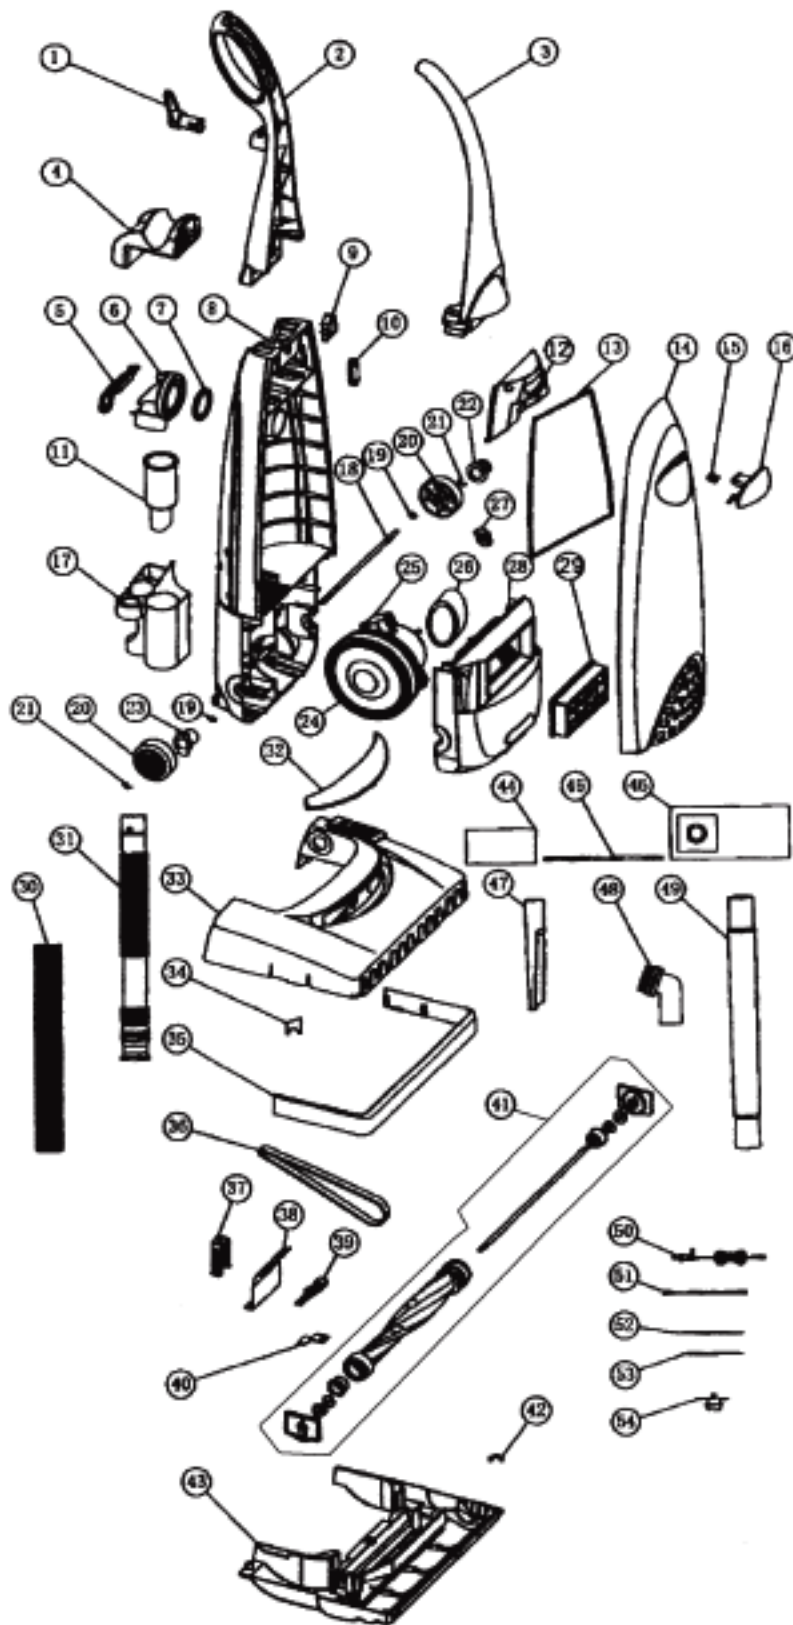

Original & Replacement

CARPET PRO

Models CPU75, CPU75T, CPU85, CPU85T

CARPET PRO

Original & Replacement Models CPU75, CPU75T, CPU85, CPU85T

KEY	PART NO.	DESCRIPTION	KEY	PART NO.	DESCRIPTION
1	FB-70508	Cord Hook Upper CPU75 CPU75T	29	CP-18250	Exhaust Filter 85, 88T
1	CP-70533	Cord Hook Upper CPU85 CPU85T	30	FB-40000	Hose Upper Stretch CPU75T, CPU85T
2	FB-70251	Handle Rear	31	FB-40050	Hose Lower CPU75T, CPU85T
3	FB-70250	Handle Front	31	FB-40100	Hose Lower CPU75, CPU85
4	FB-75059	Hose Support	32	CP-73304	Lens Light
5	FB-75050	Suction Inlet Cover	33	CP-73406	Nozzle Housing CPU75,CPU75T
6	CP-75015	Suction Inlet	33	CP-73466	Nozzle Housing CPU85, CPU85T
7	CP-76016	Suction Inlet Seal	34	CP-20342	Felt Seal Brushroll
8	CP-75057	Dust Compartment	35	FB-74000	Furniture Guard
9	FB-34000	Switch	36	FB-1002	Belt
10	CP-32619	Cord Cover	36	PR-1015	Belt
11	CP-45020	Hose Cuff	37	CP-20344	Belt Guide
12	CP-34521	Switch Cover	39	CP-35046	Light Bulb
13	CP-76022	Dust Compartment Seal	40	FB-77000	Bottom Plate Spring
14	CP-75564	Dust Cover	41	CP-2005	Brushroll Assembly
15	FB-77025	Dust Cover Lever Spring	42	CP-20048	Felt Seal Brushroll
16	FB-75025	Dust Cover Lever	43	FB-76000	Bottom Plate
17	FB-72000	Tool Holder	44	CP-1800	Secondary Filter All Models
18	CP-71000	Rear Wheel Axle	46	CP-14000	Paper Bags 3 Pk 24/Case
19	FB-71000	Washer Rear Wheel	47	CP-54065	Crevice Tool CPU75T, CPU85T
20	FB-71005	Rear Wheel	48	CP-53069	Utility Brush CPU75T CPU85T
21	FB-71001	Rear Wheel Clip	49	CP-50159	Wand Assembly CPU75T, CPU85T
22	CP-71031	Rear Wheel Bushing Left	50	CP-30404	Power Cord 30' 18/2 Black
23	CP-71032	Rear Wheel Bushing Right	50	CP-30105	Power Cord 40' 16/3 Yellow
24	CP-53033	Motor Mount Rear Large	54	CP-34054	Thermal Reset Switch
25	CP-60001	Motor CPU75, CPU75T			
25	CP-60002	Motor CPU85, CPU85T			
26	CP-62035	Motor Sponge			
27	CP-62036	Motor Mount Small			
28	CP-79030	Motor Cover			
29	CP-18288	Hepa Filter Exhaust CPU75, CPU75T