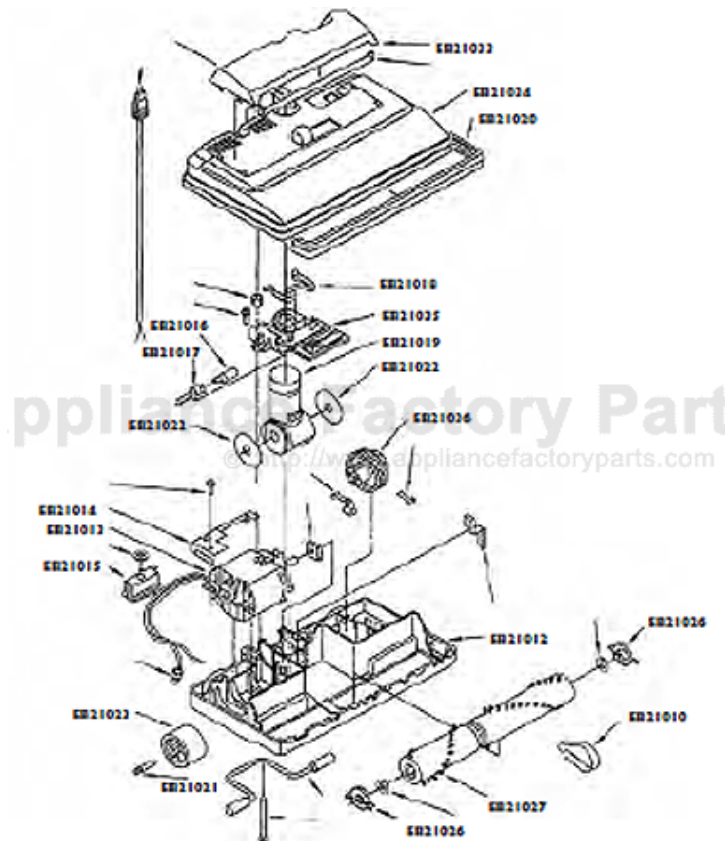

This Owner's Manual is provided and hosted by [Appliance Factory Parts](#).

CENTEC CT-12DX Owner's Manual

[Shop genuine replacement parts for CENTEC CT-12DX](#)

[Find Your CENTEC Vacuum Cleaner Parts - Select From 14 Models](#)

----- Manual continues below -----

CT-12DX Explosion and Parts List

EB21010	Belt	EB21018	Catch, Yoke	EB21027	Brush Assembly
EB21012	Base Nozzle	EB21019	Yoke	EB21033	Panel, Light
EB21013	Motor	EB21020	Bumper	EB21034	Nozzle, Floor (Upper)
EB21014	Bracket, Motor	EB21021	Shaft, Roller	EB21035	Cap Swivel
EB21015	Overload Protector	EB21022	Seal, Yoke Bearing (2)	EB21036	Indicator Cam
EB21016	Bulb, Light	EB21023	Wheel, Nozzle		
EB21017	Socket, Bulb	EB21026	Bearing Assembly		