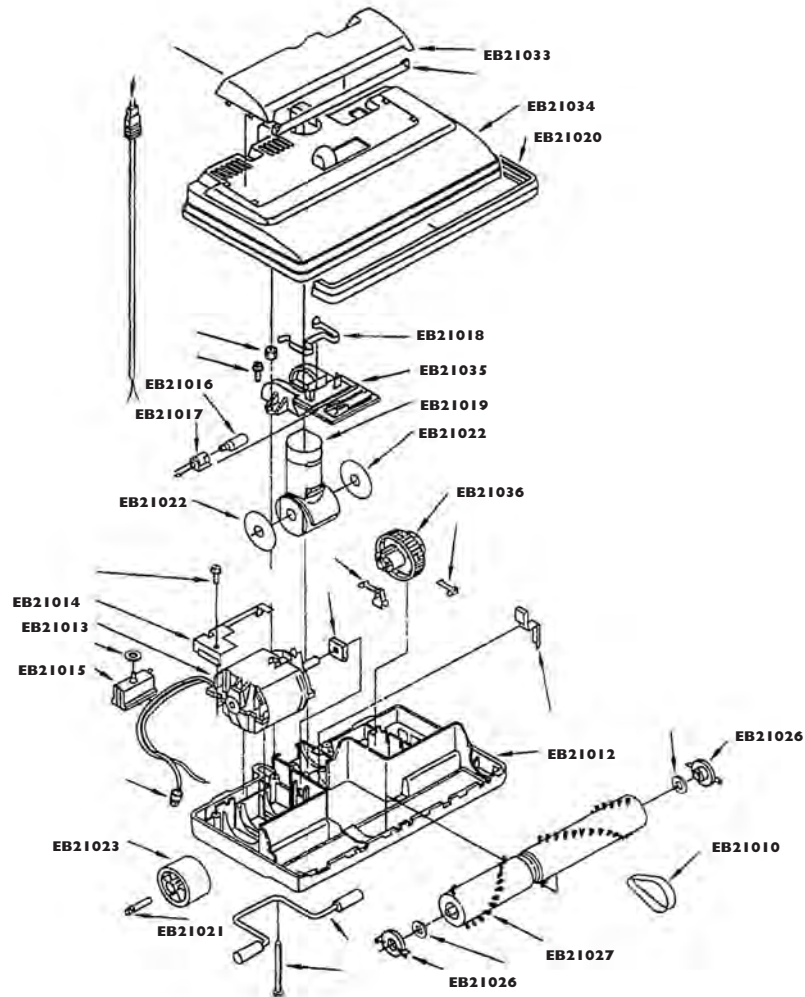

This Owner's Manual is provided and hosted by [Appliance Factory Parts](#).

CENTEC CT-12DX Owner's Manual

[Shop genuine replacement parts for CENTEC CT-12DX](#)

[Find Your CENTEC Vacuum Cleaner Parts - Select From 14 Models](#)

----- Manual continues below -----

CT-12DX Explosion and Parts List

EB21010	Belt	EB21018	Catch, Yoke	EB21027	Brush Assembly
EB21012	Base Nozzle	EB21019	Yoke	EB21033	Panel, Light
EB21013	Motor	EB21020	Bumper	EB21034	Nozzle, Floor (Upper)
EB21014	Bracket, Motor	EB21021	Shaft, Roller	EB21035	Cap Swivel
EB21015	Overload Protector	EB21022	Seal, Yoke Bearing (2)	EB21036	Indicator Cam
EB21016	Bulb, Light	EB21023	Wheel, Nozzle		
EB21017	Socket, Bulb	EB21026	Bearing Assembly		