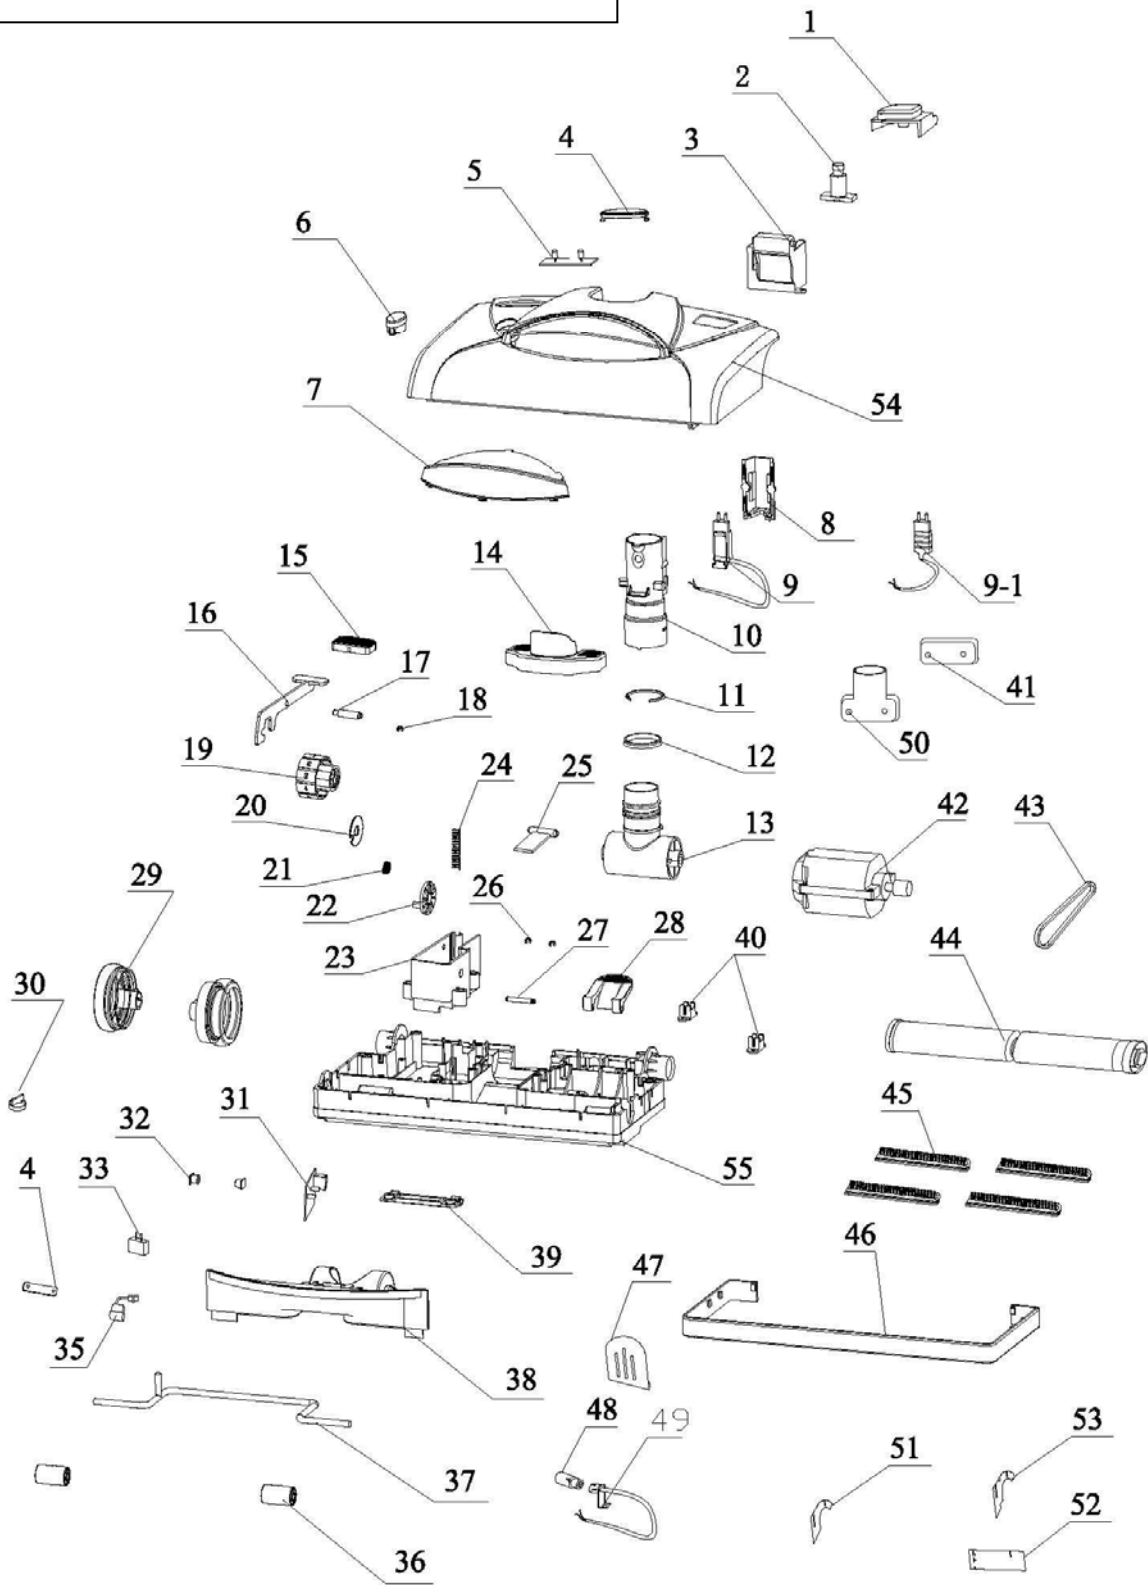

This Owner's Manual is provided and hosted by [Appliance Factory Parts](http://ApplianceFactoryParts.com).

CENTEC CT21QD Owner's Manual

[Shop genuine replacement parts for CENTEC CT21QD](#)

[Find Your CENTEC Vacuum Cleaner Parts - Select From 14 Models](#)

----- Manual continues below -----

CT210QD Exploded Parts View

Item Number	Part Number	description
1	57015	switch pedal
2	57026	switch
3	57037	switch housing
4	57048	decorating lamp cover
6	57059	transparent window
7	57070	lamp cover
		sticker on the lamp cover
8	57081	connector of the elbow back cover
		release pedal spring
9-1	57092	power cord 2
10	57103	connector of the elbow
11	57114	clip ring
12	57125	sealing for the suction panel
13	57136	suction panel
		sealing
		sealing strip
14	57147	release panel for the telescopic tube
15	57158	elevator cam adjust pedal
16	57169	elevator cam adjustment
17	57180	elevator cam adjustment fixing
18	57191	clip spring
19-25	57202	elevator cam assembly
26	57213	clip spring
27	57224	lock pedal axis
28	57235	lock pedal
29	57246	Rear wheel PVC
33	57257	over loading protector switch
34	57268	fixing plate
35	57279	jacket
36	57290	Front wheel
37	57301	Front Axle
38	57312	suction panel top cover
39	57323	Front Axle cover board
41	57334	wire fixing plate
42	57345	MOTOR
43	57356	belt
44	57367	metal brush roll
45	57378	bristle
46	57389	furniture guard
47	57400	relector shield
48	57411	bulb
49	57422	lamp holder
51	57433	top cover felt
52	57444	dust block cloth
53	57455	lower base felt
54	57466	upper cover
55	57477	lower base
56	57488	infrared plug