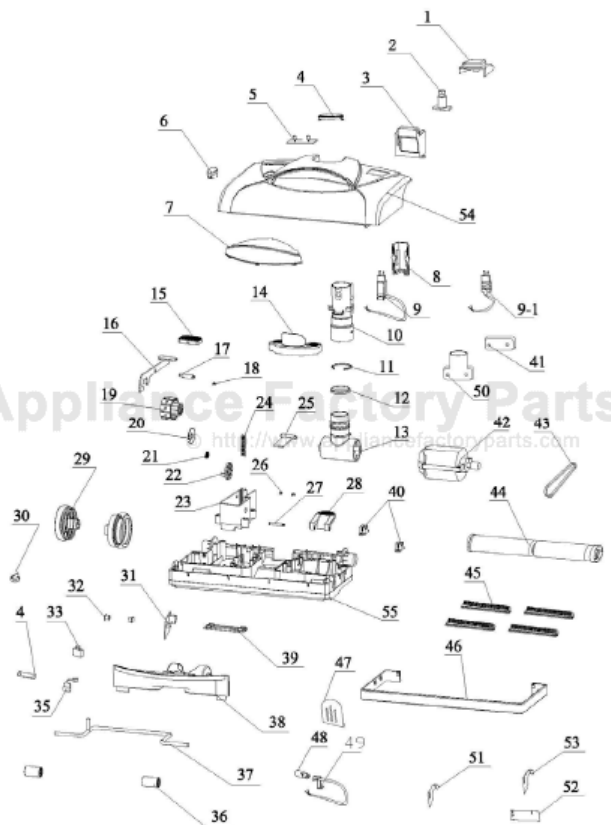

This Owner's Manual is provided and hosted by [Appliance Factory Parts](http://ApplianceFactoryParts.com).

CENTEC CT21QD Owner's Manual

[Shop genuine replacement parts for CENTEC CT21QD](#)

[Find Your CENTEC Vacuum Cleaner Parts - Select From 14 Models](#)

----- Manual continues below -----

CT210QD Exploded Parts View

Item Number	Part Number	description
1	57015	switch pedal
2	57026	switch
3	57037	switch housing
4	57048	decorating lamp cover
6	57059	transparent window
7	57070	lamp cover
		sticker on the lamp cover
8	57081	connector of the elbow back cover
		release pedal spring
9-1	57092	power cord 2
10	57103	connector of the elbow
11	57114	clip ring
12	57125	sealing for the suction panel
13	57136	suction panel
		sealing
		sealing strip
14	57147	release panel for the telescopic tube
15	57158	elevator cam adjust pedal
16	57169	elevator cam adjustment
17	57180	elevator cam adjustment fixing
18	57191	clip spring
19-25	57202	elevator cam assembly
26	57213	clip spring
27	57224	lock pedal axis
28	57235	lock pedal
29	57246	Rear wheel PVC
33	57257	over loading protector switch
34	57268	fixing plate
35	57279	jacket
36	57290	Front wheel
37	57301	Front Axle
38	57312	suction panel top cover
39	57323	Front Axle cover board
41	57334	wire fixing plate
42	57345	MOTOR
43	57356	belt
44	57367	metal brush roll
45	57378	bristle
46	57389	furniture guard
47	57400	relector shield
48	57411	bulb
49	57422	lamp holder
51	57433	top cover felt
52	57444	dust block cloth
53	57455	lower base felt
54	57466	upper cover
55	57477	lower base
56	57488	infrared plug