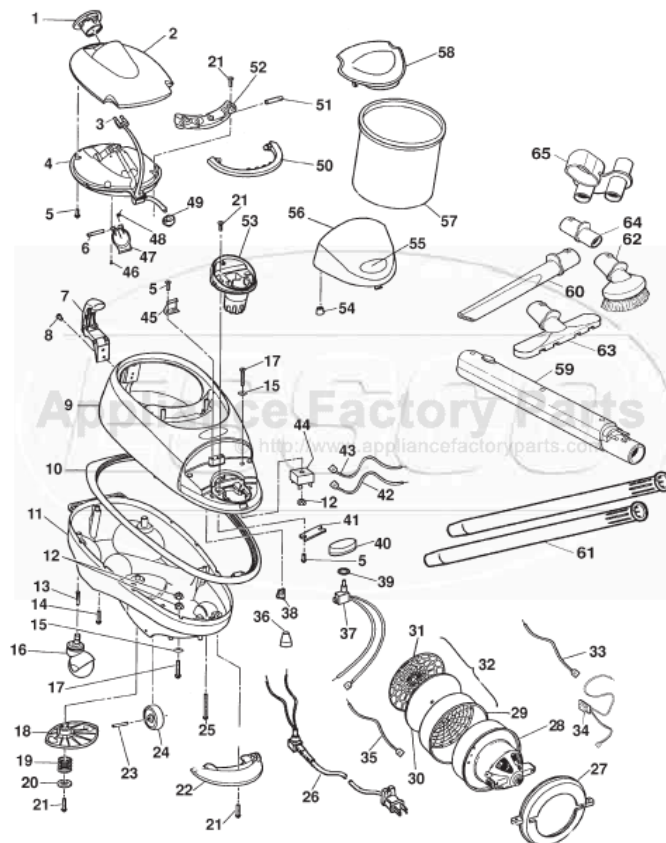

[Find Your Compact Vacuum Cleaner Parts - Select From 11 Models](#)

----- Manual continues below -----