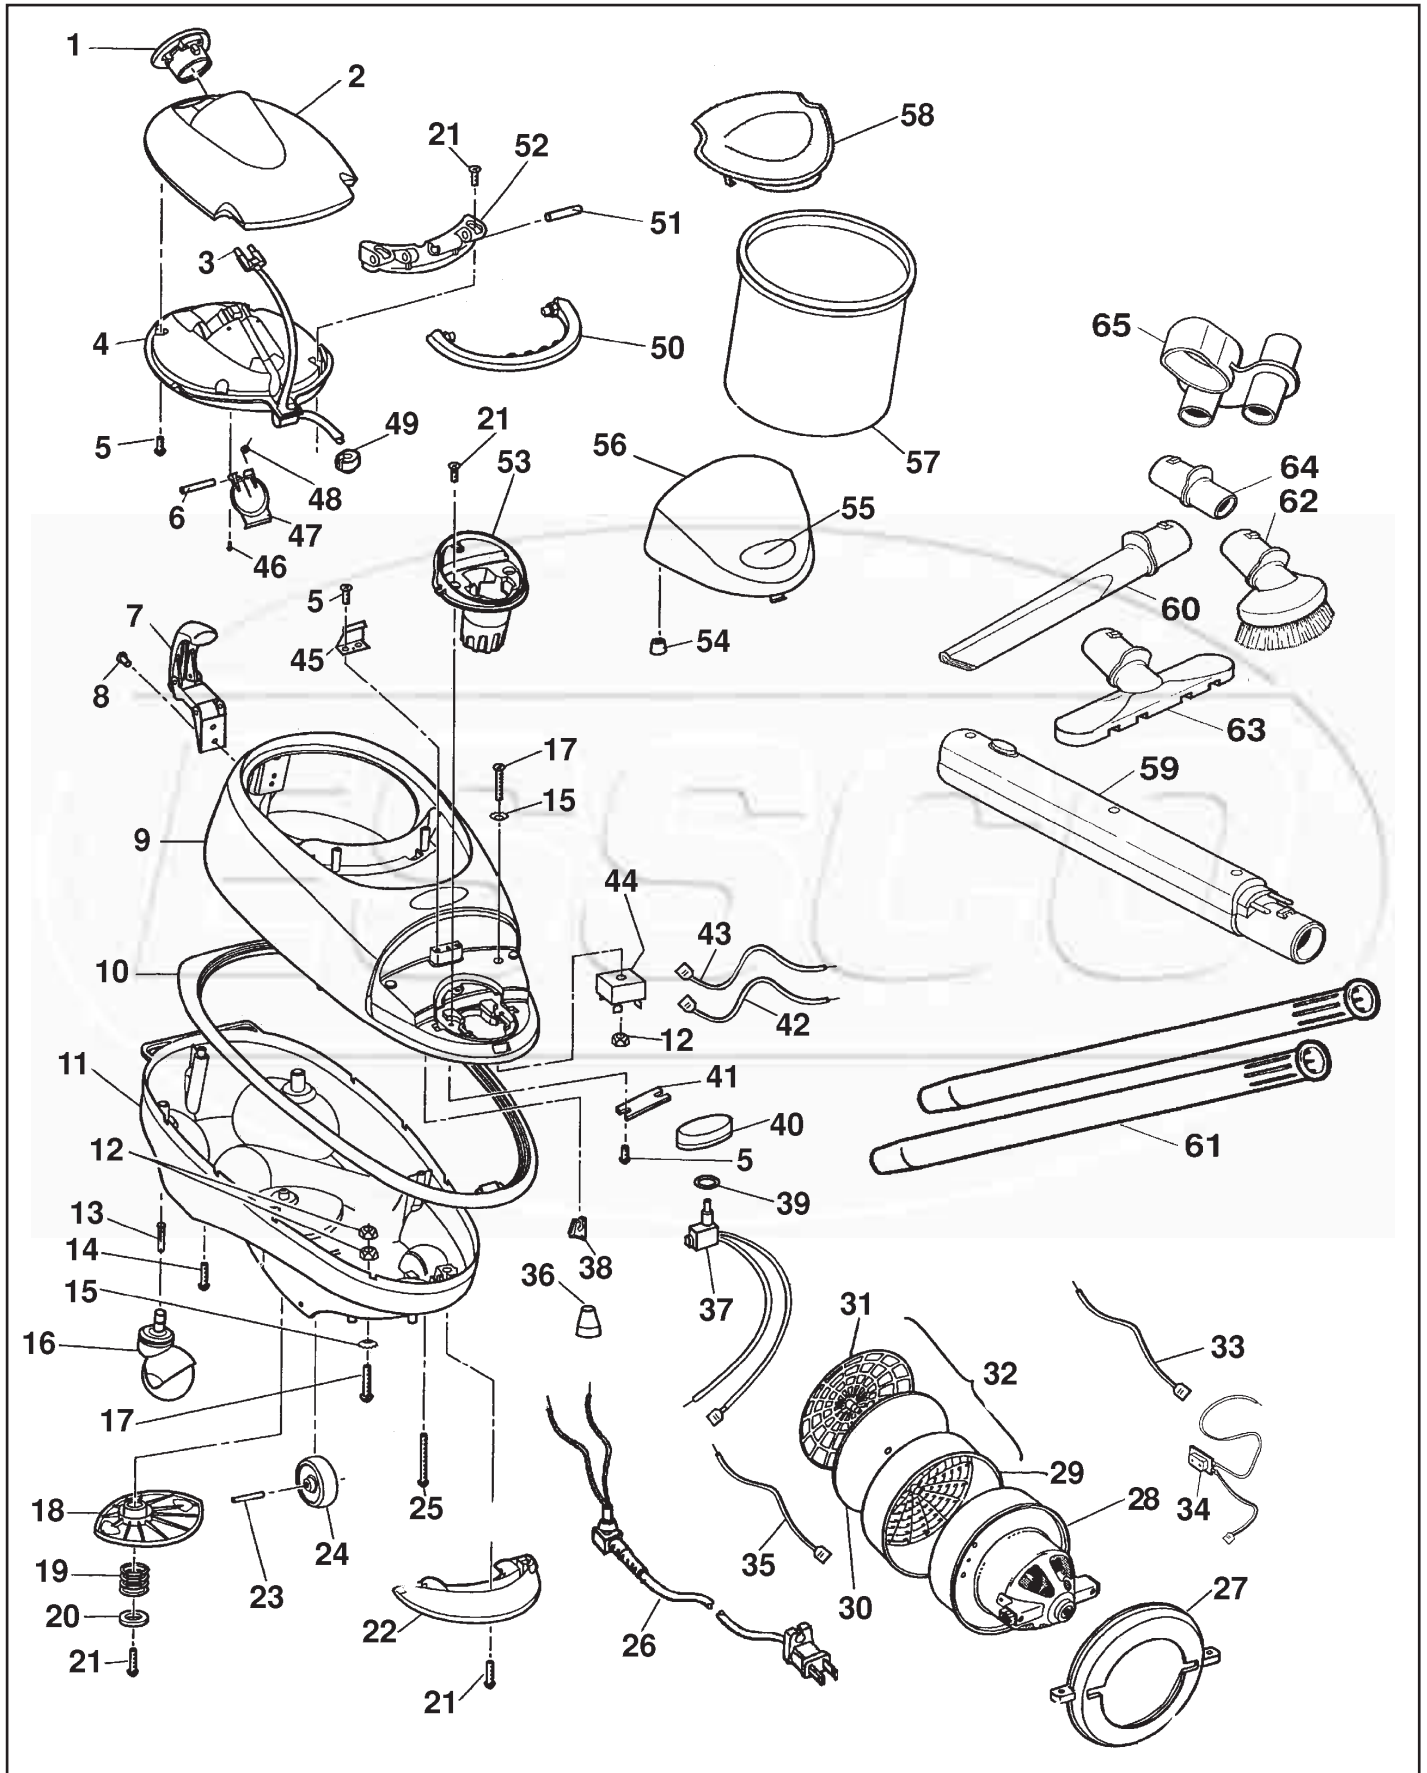

COMPACT/ TRI STAR Original & Replacement

Models EXL, MG1, MG2

KEY	PART NO.	DESCRIPTION	KEY	PART NO.	DESCRIPTION
1	CO-70232	Inlet Port EXL Teal	33	CO-70851	Lead Ass'y With Wire Connector EXL
1	CO-70893	Inlet Port MG1, MG2, Black	34	CO-70242	Thermal Protector EXL
2	CO-70233	Lid EXL	35	CO-70250	Lead Ass'y Black With Wire Connector
2	CO-70874	Lid MG1	36	SS-3270	Wire Connector
2	CO-70956	Lid MG2	37	CO-70221	Switch
3	CO-70231	Lid Cord (With 2 Wire Connectors)	38	CO-70219	Cord Grommet
4	CO-70230	Inlet Lid	39	CO-70222	Rubber Washer
5	CO-70239	Screw 8-32 X 5/16" TORX	40	CO-70223	Switch Button EXL Teal
6	CO-70229	Hinge Pin	40	CO-70899	Switch Button MG1, MG2 Black
7	CO-70311	Latch Ass'y With 2 Pop-Rivets	41	CO-70677	Switch Plate
8	N/A	Pop Rivets	42	CO-70662	Lead White With 1 Wire Connector MG1, MG2
9	CO-70224	Upper Housing W/Latch Ass'y & Exhaust Port EXL	43	CO-70663	Lead Black With 1 Wire Connector MG1, MG2
9	CO-70847	Upper Housing W/Latch Ass'y & Exhaust Port MG1	44	CO-70427	Rectifier
9	CO-70959	Upper Housing W/Latch Ass'y & Exhaust Port MG2	45	CO-70225	Spring Latch
10	CO-70218	Bumper EXL	46	CO-46745	Screw 4-20 TORX
10	CO-70850	Bumper MG1, MG2	47	CO-70227	Inlet Door
11	CO-70216	Lower Housing With Castors EXL Teal	48	CO-70228	Torsion Spring
11	CO-70846	Lower Housing With Castors MG1 Black	49	CO-70226	Hinge Bracket Grommet
11	CO-70960	Lower Housing With Castors MG2 Silver	50	CO-70234	Handle
12	CO-70666	Hex Nut MG1	51	CO-70236	Hinge Bracket Pin
13	CO-0973	Castor Sleeve	52	CO-70519	Hinge Bracket
14	CO-70393	Screw 8-32 X 1" TORX MG1	53	CO-70718	Exhaust Port EXL, MG1, MG2
15	CO-70667	Lock Washer MG1	54	CO-70237	Leg Cap
16	CO-0997	Castor	55	CO-70317	Label Model EXL
17	CO-46690	Screw (10-24) MG1	55	CO-70877	Label Model MG1
18	CO-70211	Cord Hook	55	CO-70958	Label Model MG2
19	CO-70212	Coil Spring	56	CO-70202	Filter Door With Decal EXL
20	CO-70213	Washer	56	CO-70848	Filter Door With Decal MG1
21	CO-70238	Screw 8-32 X 5/8" TORX	56	CO-70957	Filter Door With Decal MG2
22	CO-70533	Rear Carry Handle	57	CO-0218	Cloth Bag
23	CO-70215	Rear Wheel Axle		COR-1225	Cloth Bag
24	CO-70214	Rear Wheel	57	CO-691	Paper Bag 3 Pk
25	CO-70394	Screw 8-32 X 2 3/8" TORX	57	COR-1405	Paper Bag 3 Pk
26	CO-70209	Power Cord With 2 Connectors	57	CO-693	Paper Bag 12 Pk
27	CO-70205	Motor Mount EXL	57	COR-1412	Paper Bag DVC 12 Pk
27	CO-70849	Motor Mount MG1, MG2	57	COR-14125	Paper Bag ENV 12 Pk
28	CO-70204	Motor Ass'y EXL	57	COR-1450	Paper Bag ENV Microfilter 12 Pk
28	EXR-6020	Motor Ass'y EXL	58	CO-70306	After Filter 2 Pk
28	CO-48571	Motor Ass'y MG1, MG2	58	COR-1815	Afer Filter EXL, MG1, MG2
29	N/A	Frame (Order CO-70852)	58	CO-70308	After Filter HEPA 2 Pk
30	CO-70207	Motor Filter Foam	59	NLA	Wand W/Teal Latch EXL (Order CO-70897)
31	N/A	Filter Grill (Order CO-70852)	59	CO-70897	Wand W/Black Latch MG1, MG2
32	CO-70797	Motor Filter Cover Ass'y EXL	60	CO-70275	Crevice Tool
32	CO-70852	Motor Filter Cover Ass'y MG1, MG2	61	NLA	Wand Steel
			62	CO-70274	Dust Brush
			63	CO-70273	Upholstery Tool
			64	CO-70314	Mini Vac Adapter
			65	CO-70767	Accessory Holder
				CO-70972	Body Side Label (Not Shown)

N/A = NOT AVAILABLE

NLA = NO LONGER AVAILABLE

REVISED 5/09

1-800-321-2664