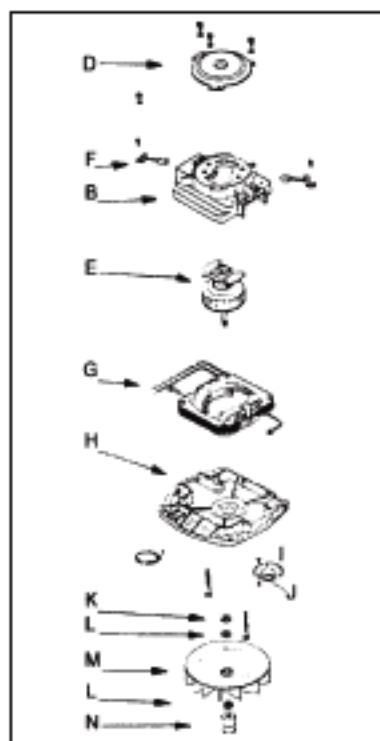

2000 Series Sanitaires | **5000 Series Self-Propelled**
6.5/7 Amp
Ball/Ball
1-Speed

6.5/7 Amp Ball/Ball 1-Speed	6.7 Amp Ball/Ball 1-Speed	6.7 Amp Ball/Ball 2-Speed
E-53366-8	E-53390-7	NLA
E-54159	E-54159	E-54159
E-53088-1 FA-6200 E-20217E	E-53088-1 FA-6200 E-20217E	E-53088-1 FA-6200 E-20217E
E-53353-3	E-54425-1	NLA
E-30478 ER-6310 E-53441-2	E-30478 ER-6310 NLA	E-30478 ER-6310 NLA
E-54169-1	NLA	NLA
E-54412 ER-6210	E-54412 ER-6210	E-54412 ER-6210
E-53088-1 FA-6200 E-53188-1	E-53088-1 FA-6200 E-53188-1	E-53088-1 FA-6200 E-53188-1
E-49017	E-49017	E-49017
E-12988 ER-2805 E-37012 E-30474A E-53138 E-53192-2	E-12988 ER-2805 E-53185 E-30474A E-53138 E-53192-2	E-12988 ER-2805 E-53185 E-30474A E-53138 E-53192-2