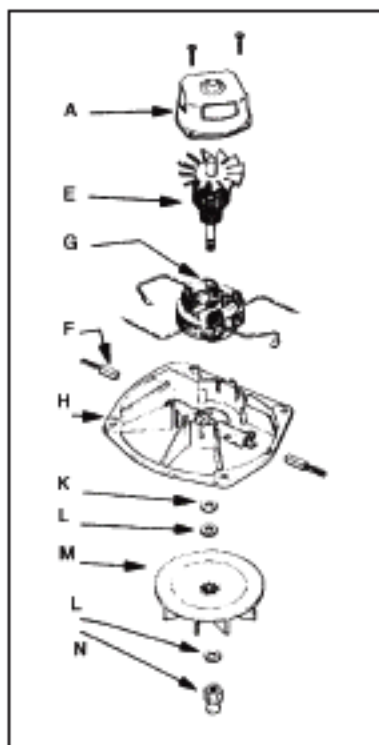

Original & Replacement **EUREKA**

Upright Motor Schematics

1400 Series
4.0 Amp
Ball/Sleeve
1-Speed

MOTOR ASSY	E-53349-4
A Motor Cover w/Bearing	E-54172
B Motor Cover Less Bearing	
C Top Bearing (Ball)	
D Top Bearing Retainer	
E Armature Ass'y	NLA
F Carbon Brush Ass'y	E-25172A1
G Field Ass'y	NLA
H Motor Base Ass'y	E-54171-1
I Lower Bearing Kit	
J Lower Bearing Only	
K Washer (Metal)	E-53188-1
L Fan Washer (Fiber)	E-49017
M Fan	E-12988-1 ER-2800
N Fan Pulley	E-37012
Cooling Fan	
Motor Cover Screw	E-53131-1
Carbon Brush Screw