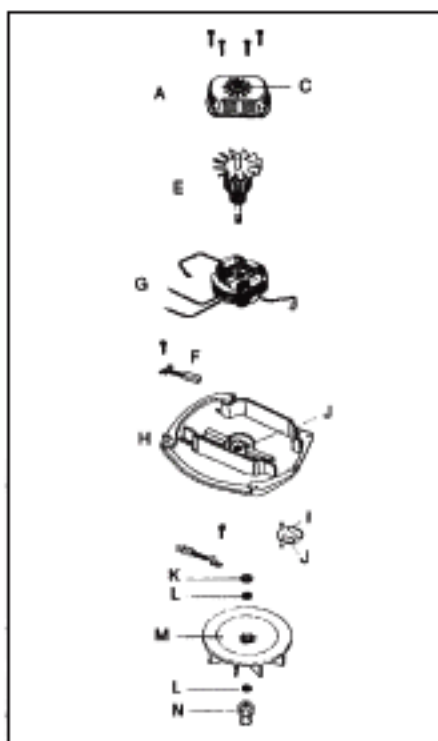

2000 & 7000 Series, Ultra & Sanitaires

5.5 Amp Ball/Sleeve 1-Speed	5.0 Amp Ball/Ball 1-Speed	6.5 Amp Ball/Ball 1-Speed	6.5 Amp Ball/Ball 2-Speed
E-53361-5	E-53361-5	E-53361-1	NLA
E-25863	E-25863		
		E-13746-1	E-13746-1
E-53088-1 FA-6200	E-53088-1 FA-6200	E-53088-1 FA-6200	E-53088-1 FA-6200
NLA	NLA	NLA	NLA
E-26055	E-26055	E-26055	E-26055
NLA	NLA	E-53480-1	NLA
NLA	NLA	NLA	NLA
E-54412 ER-6210	E-54412 ER-6210	E-54412 ER-6210	E-54412 ER-6210
E-53088-1 FA-6200	E-53088-1 FA-6200	E-53088-1 FA-6200	E-53088-1 FA-6200
E-53188-1	E-53188-1	E-53188-1	E-53188-1
E-49017	E-49017	E-49017	E-49017
E-12988-1 ER-2800	E-12988-1 ER-2800	E-12988-1 ER-2800	E-12988-1 ER-2800
NLA	E-53084	NLA	NLA
NLA	NLA	NLA	NLA
E-53131-2	E-53131-2	E-53131-2	E-53131-2
E-53192	E-53192	E-53192	E-53192