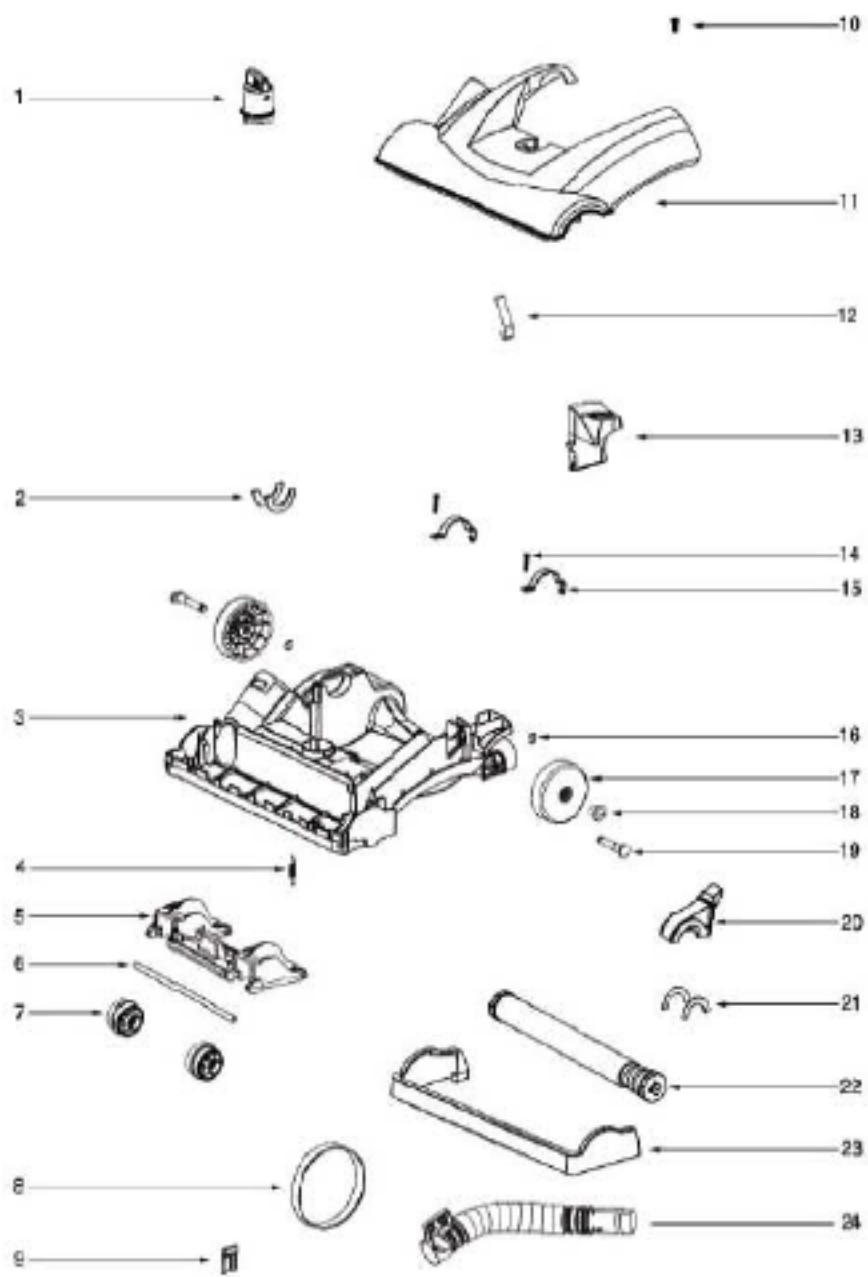

Base and Hood - 2997AZ

Ref #	Part	Description	Comments	Qty
1	72472-355N	KNOB-HEIGHT ADJUSTMENT		
3	62577	BASE (2972)	Includes items 1,2,4,5,6,7,9,12,13,16,17,18 & 19	
4	54943	SPRING PKG-10		
5	72521-119N	WHEEL CARRIAGE		
6	71478	FRONT AXLE		
7	39173A-119N	FRONT WHEEL (39173-119N)		
8	61120A	BELT (LONG LIFE)-U	pkg of 2	
9	38063	GUARD - BELT (155512)		
10	54669-2	SCREW PKG OF 10		
11	63194-6	HOOD ASSEMBLY - PKG		
12	71574	HANDLE RELEASE SPRING		
13	72473-355N	HANDLE RELEASE		
14	53238-27	SCREW PKG		
15	71487	MOTOR CLAMP		
16	54432-2	PKG-RTNG RING10	pkg of 10	
17	72117-119N	REAR WHEELS		
18	73432	BUSHING-AXLE		
19	38590A	AXLE - REAR		
20	73289	BELT CAP	Includes item 21	
21	73114	FELT BASE		
22	62365-2	BRUSH ROLL ASSY.		
23	76693	FURNITURE GUARD & GRAPHIC		
2	73114	FELT BASE		
24	74104	BASE TUBE		