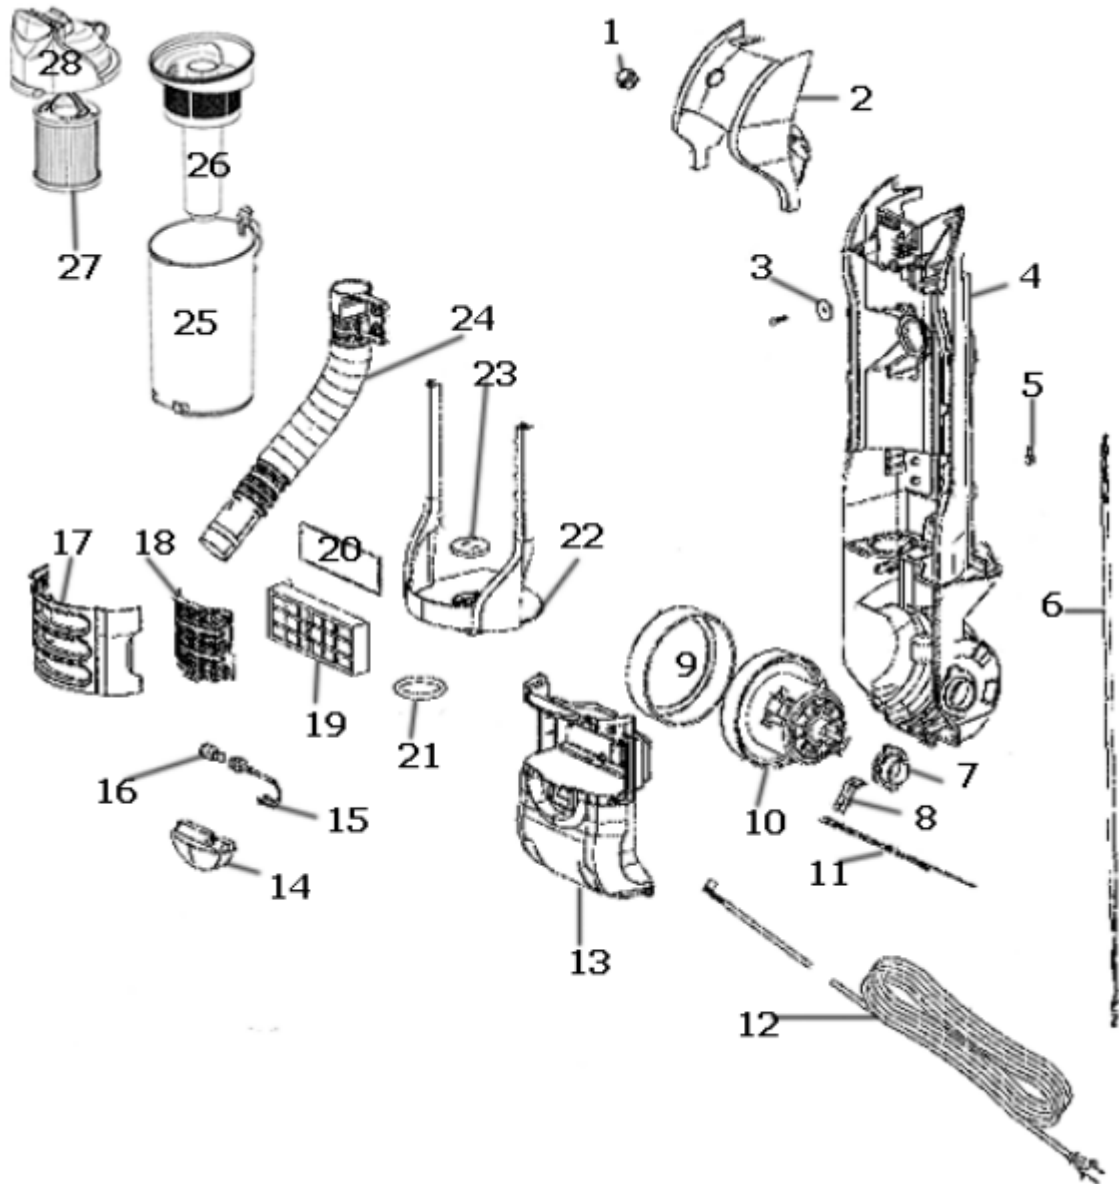

[Find Your Eureka Vacuum Cleaner Parts - Select From 853 Models](http://www.appliancefactoryparts.com)

----- Manual continues below -----

Ref #	Part	Description	Comments	Qty
1	76464	SWITCH - 2 POSITION (ROUN		
2	80417-621M			
3	74178	WASHER - FIBER		
4	80498	REAR HOUSING ASSEMBLY		
5	60192-1	WIRE SPLICE 5		
6	73001-2	CORD & TERMINAL ASSY		
7	72650-316N	BUSHING - MOTOR		
8	72443	THERMOSTAT CLIP		
9	72476-141N	GASKET - MOTOR CAN		
10	62075-1	MOTOR ASSEMBLY - CTND		
11	74719	THERMOSTAT & TERMINAL ASS		
12	39585-39	SUPPLY CORD & TERMINAL AS		
13	63196-23	MOTOR COVER ASSEMBLY - PK		
14	80427-313N	LENS - HEADLIGHT		
15	38828B-5	HEADLIGHT ASSEMBLY		
16	57940-3	LAMP - HEADLIGHT		
17	80436-621M			
18	80532-355N	GRILL - EXHAUST		
19	39524	HEPA FILTER PKG - STYLE H		
20	81139	PAD - ODOR ABSORBING		
21	80501	GASKET - AIR DUCT		
22	81191-1	AIR DUCT & GRAPHICS ASSEM		
23	80443-333N	FILTER - PREMOTOR		
24	74104	BASE HOSE ASSEMBLY		
25	80448-1	CUP & BOTTOM LID ASSEMBLY		
26	83846-1	FILTER BASKET ASSEMBLY		
27	68931-2	FILTER PKG - EUREKA DCF21		
28	80447-1	TOP COVER ASSEMBLY		

Handle - Accessories - 3277AVZ

Ref #	Part	Description	Comments	Qty
1	80161-4	HANDLE ASSEMBLY (LOOPED)		
2	39379-1	COMBINATION BRSH BRSTLD-C		
3	53238-27	SCREW PACKAGE	Pkg. of 10	
4	80415-313N	ADAPTER - HOSE		
5	60038-13	HOSE ASSEMBLY - CARTONED		
6	70559A-355N	COUPLING - HOSE		
7	73012	PACKAGE - HARDWARE		
8	80509	OWNERS GUIDE		
9	71492A-13	NESTING WAND ASSEMBLY		
10	80414-355N	LOWER HOSE HOLDER		
11	53238-27	SCREW PACKAGE	Pkg. of 10	
12	73696-355N	ADAPTER - DUSTER		
13	73694-355N	CLIP - WAND		
14	80442-333N	CORD RELEASE		
15	75405-355N	CLIP - TURBO	Turbo clip - not pictured.	
16	75628A-8	ELECTROSTATIC DUSTER ASSY	Not pictured.	
17	74123A-1	DUSTER ASSEMBLY		
18	75391-16	TURBO NOZZLE ASSEMBLY	Not pictured.	