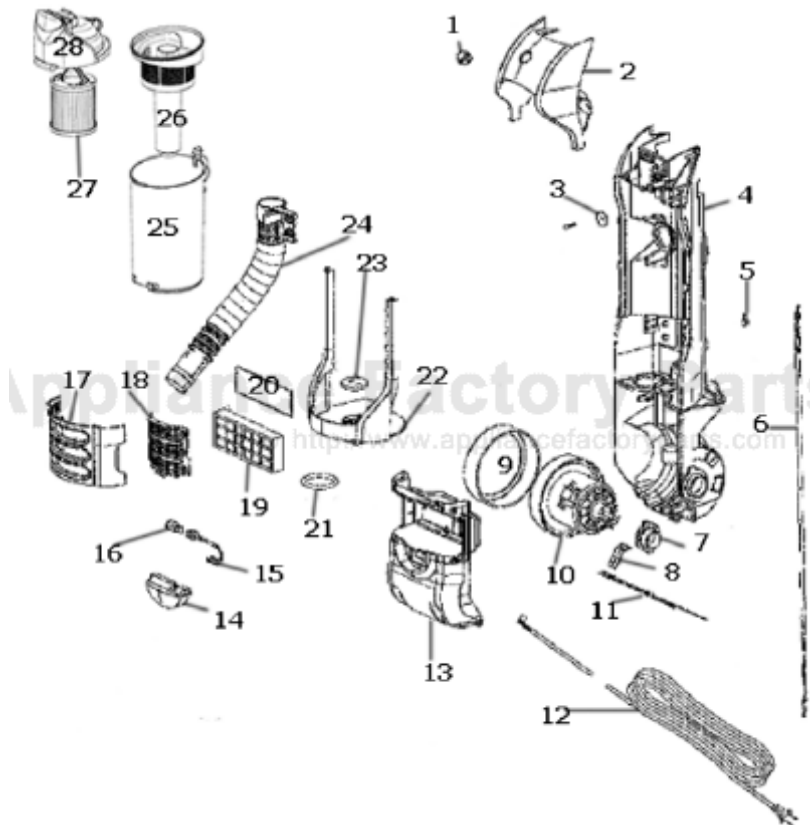

[Find Your Eureka Vacuum Cleaner Parts - Select From 853 Models](http://www.appliancefactoryparts.com)

----- Manual continues below -----

Ref #	Part	Description	Comments	Qty
1	76464	SWITCH - 2 POSITION (ROUN		
2	80417-621M			
3	74178	WASHER - FIBER		
4	80498	REAR HOUSING ASSEMBLY		
5	60192-1	WIRE SPLICE 5		
6	73001-2	CORD & TERMINAL ASSY		
7	72650-316N	BUSHING - MOTOR		
8	72443	THERMOSTAT CLIP		
9	72476-141N	GASKET - MOTOR CAN		
10	62075-1	MOTOR ASSEMBLY - CTND		
11	74719	THERMOSTAT & TERMINAL ASS		
12	39585-39	SUPPLY CORD & TERMINAL AS		
13	63196-23	MOTOR COVER ASSEMBLY - PK		
14	80427-313N	LENS - HEADLIGHT		
15	38828B-5	HEADLIGHT ASSEMBLY		
16	57940-3	LAMP - HEADLIGHT		
17	80436-621M			
18	80532-355N	GRILL - EXHAUST		
19	39524	HEPA FILTER PKG - STYLE H		
20	81139	PAD - ODOR ABSORBING		
21	80501	GASKET - AIR DUCT		
22	81191-1	AIR DUCT & GRAPHICS ASSEM		
23	80443-333N	FILTER - PREMOTOR		
24	74104	BASE HOSE ASSEMBLY		
25	80448-1	CUP & BOTTOM LID ASSEMBLY		
26	83846-1	FILTER BASKET ASSEMBLY		
27	68931-2	FILTER PKG - EUREKA DCF21		
28	80447-1	TOP COVER ASSEMBLY		

Handle - Accessories - 3277AVZ

Ref #	Part	Description	Comments	Qty
1	80161-4	HANDLE ASSEMBLY (LOOPED)		
2	39379-1	COMBINATION BRSH BRSTLD-C		
3	53238-27	SCREW PACKAGE	Pkg. of 10	
4	80415-313N	ADAPTER - HOSE		
5	60038-13	HOSE ASSEMBLY - CARTONED		
6	70559A-355N	COUPLING - HOSE		
7	73012	PACKAGE - HARDWARE		
8	80509	OWNERS GUIDE		
9	71492A-13	NESTING WAND ASSEMBLY		
10	80414-355N	LOWER HOSE HOLDER		
11	53238-27	SCREW PACKAGE	Pkg. of 10	
12	73696-355N	ADAPTER - DUSTER		
13	73694-355N	CLIP - WAND		
14	80442-333N	CORD RELEASE		
15	75405-355N	CLIP - TURBO	Turbo clip - not pictured.	
16	75628A-8	ELECTROSTATIC DUSTER ASSY	Not pictured.	
17	74123A-1	DUSTER ASSEMBLY		
18	75391-16	TURBO NOZZLE ASSEMBLY	Not pictured.	