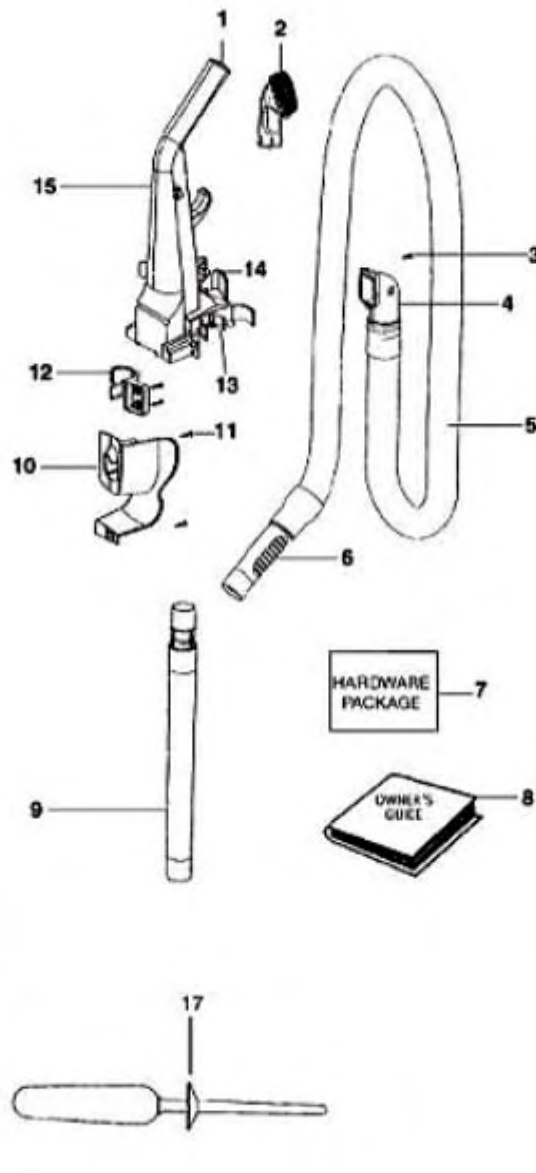

[Find Your Eureka Vacuum Cleaner Parts - Select From 853 Models](http://www.appliancefactoryparts.com)

----- Manual continues below -----

Ref #	Part	Description	Comments	Qty
1	76464	SWITCH - 2 POSITION (ROUN		
2	80417-621M			
3	74178	WASHER - FIBER		
4	80498	REAR HOUSING ASSEMBLY		
5	60192-1	WIRE SPLICE 5		
6	73001-2	CORD & TERMINAL ASSY		
7	72650-316N	BUSHING - MOTOR		
8	72443	THERMOSTAT CLIP		
9	72476-141N	GASKET - MOTOR CAN		
10	62075-1	MOTOR ASSEMBLY - CTND		
11	74719	THERMOSTAT & TERMINAL ASS		
12	39585-39	SUPPLY CORD & TERMINAL AS		
13	63196-23	MOTOR COVER ASSEMBLY - PK		
14	80427-313N	LENS - HEADLIGHT		
15	38828B-5	HEADLIGHT ASSEMBLY		
16	57940-3	LAMP - HEADLIGHT		
17	80436-621M			
18	80532-355N	GRILL - EXHAUST		
19	39524	HEPA FILTER PKG - STYLE H		
20	81139	PAD - ODOR ABSORBING		
21	80501	GASKET - AIR DUCT		
22	81191-1	AIR DUCT & GRAPHICS ASSEM		
23	80443-333N	FILTER - PREMOTOR		
24	74104	BASE HOSE ASSEMBLY		
25	80448-1	CUP & BOTTOM LID ASSEMBLY		
26	83846-1	FILTER BASKET ASSEMBLY		
27	68931-2	FILTER PKG - EUREKA DCF21		
28	80447-1	TOP COVER ASSEMBLY		

Handle - Accessories - 3277AVZ

Ref #	Part	Description	Comments	Qty
1	80161-4	HANDLE ASSEMBLY (LOOPED)		
2	39379-1	COMBINATION BRSH BRSTLD-C		
3	53238-27	SCREW PACKAGE	Pkg. of 10	
4	80415-313N	ADAPTER - HOSE		
5	60038-13	HOSE ASSEMBLY - CARTONED		
6	70559A-355N	COUPLING - HOSE		
7	73012	PACKAGE - HARDWARE		
8	80509	OWNERS GUIDE		
9	71492A-13	NESTING WAND ASSEMBLY		
10	80414-355N	LOWER HOSE HOLDER		
11	53238-27	SCREW PACKAGE	Pkg. of 10	
12	73696-355N	ADAPTER - DUSTER		
13	73694-355N	CLIP - WAND		
14	80442-333N	CORD RELEASE		
15	75405-355N	CLIP - TURBO	Turbo clip - not pictured.	
16	75628A-8	ELECTROSTATIC DUSTER ASSY	Not pictured.	
17	74123A-1	DUSTER ASSEMBLY		
18	75391-16	TURBO NOZZLE ASSEMBLY	Not pictured.	