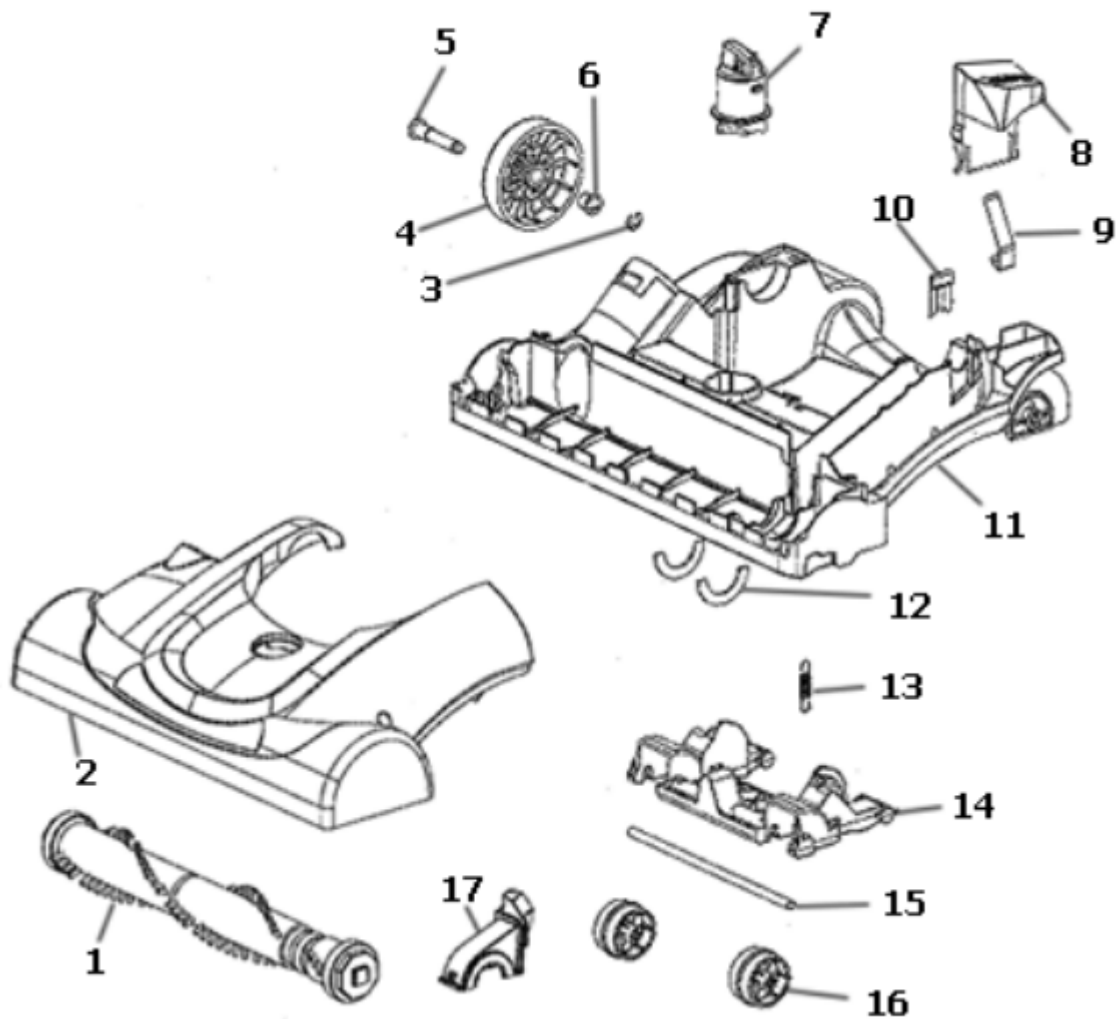

[Find Your Eureka Vacuum Cleaner Parts - Select From 853 Models](http://www.appliancefactoryparts.com)

----- Manual continues below -----

Ref #	Part	Description	Comments	Qty
1	76464	SWITCH - 2 POSITION (ROUN		
2	80417-621M			
3	74178	WASHER - FIBER		
4	80498	REAR HOUSING ASSEMBLY		
5	60192-1	WIRE SPLICE 5		
6	73001-2	CORD & TERMINAL ASSY		
7	72650-316N	BUSHING - MOTOR		
8	72443	THERMOSTAT CLIP		
9	72476-141N	GASKET - MOTOR CAN		
10	62075-1	MOTOR ASSEMBLY - CTND		
11	74719	THERMOSTAT & TERMINAL ASS		
12	39585-39	SUPPLY CORD & TERMINAL AS		
13	63196-23	MOTOR COVER ASSEMBLY - PK		
14	80427-313N	LENS - HEADLIGHT		
15	38828B-5	HEADLIGHT ASSEMBLY		
16	57940-3	LAMP - HEADLIGHT		
17	80436-621M			
18	80532-355N	GRILL - EXHAUST		
19	39524	HEPA FILTER PKG - STYLE H		
20	81139	PAD - ODOR ABSORBING		
21	80501	GASKET - AIR DUCT		
22	81191-1	AIR DUCT & GRAPHICS ASSEM		
23	80443-333N	FILTER - PREMOTOR		
24	74104	BASE HOSE ASSEMBLY		
25	80448-1	CUP & BOTTOM LID ASSEMBLY		
26	83846-1	FILTER BASKET ASSEMBLY		
27	68931-2	FILTER PKG - EUREKA DCF21		
28	80447-1	TOP COVER ASSEMBLY		

Handle - Accessories - 3277AVZ

Ref #	Part	Description	Comments	Qty
1	80161-4	HANDLE ASSEMBLY (LOOPED)		
2	39379-1	COMBINATION BRSH BRSTLD-C		
3	53238-27	SCREW PACKAGE	Pkg. of 10	
4	80415-313N	ADAPTER - HOSE		
5	60038-13	HOSE ASSEMBLY - CARTONED		
6	70559A-355N	COUPLING - HOSE		
7	73012	PACKAGE - HARDWARE		
8	80509	OWNERS GUIDE		
9	71492A-13	NESTING WAND ASSEMBLY		
10	80414-355N	LOWER HOSE HOLDER		
11	53238-27	SCREW PACKAGE	Pkg. of 10	
12	73696-355N	ADAPTER - DUSTER		
13	73694-355N	CLIP - WAND		
14	80442-333N	CORD RELEASE		
15	75405-355N	CLIP - TURBO	Turbo clip - not pictured.	
16	75628A-8	ELECTROSTATIC DUSTER ASSY	Not pictured.	
17	74123A-1	DUSTER ASSEMBLY		
18	75391-16	TURBO NOZZLE ASSEMBLY	Not pictured.	