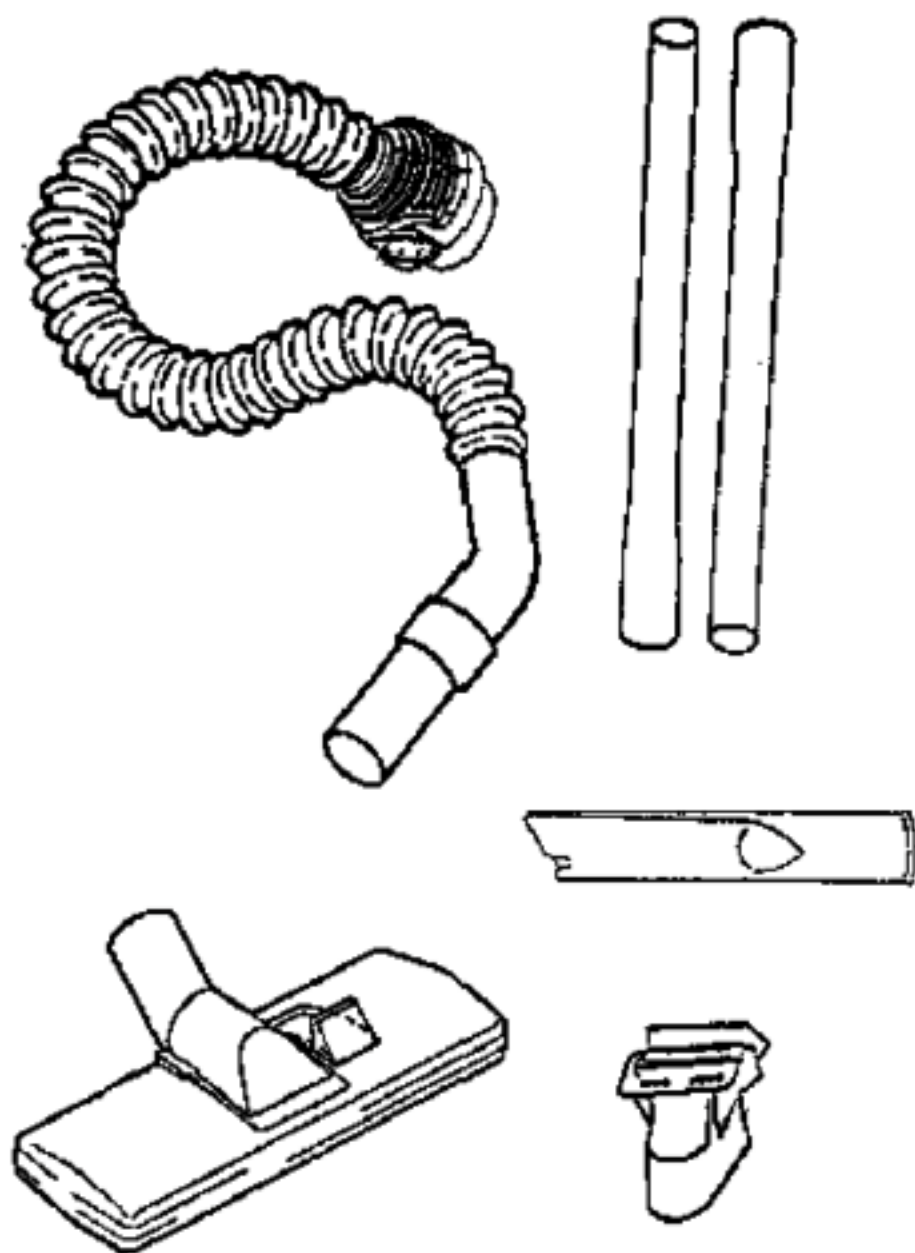

OWNERS GUIDE 59194 A

ACCESSORIES - 3679A

Ref #	Part	Description	Comments	Qty
1	15355-119N	COUPLING - HOSE		
2	26193-3	CURVED HANDLE ASSEMBLY		
3	37653-3	BLEEDER		
4	54723	Discontinued, use 14070-3		
5	54780	TOOL - CREVICE		
6	54784	COMBINATION TOOL - PACKAG		
7	54862	DEL CARP/BARE FL NZ		
8	60289-1	HOSE ASSEMBLY - CARTONED