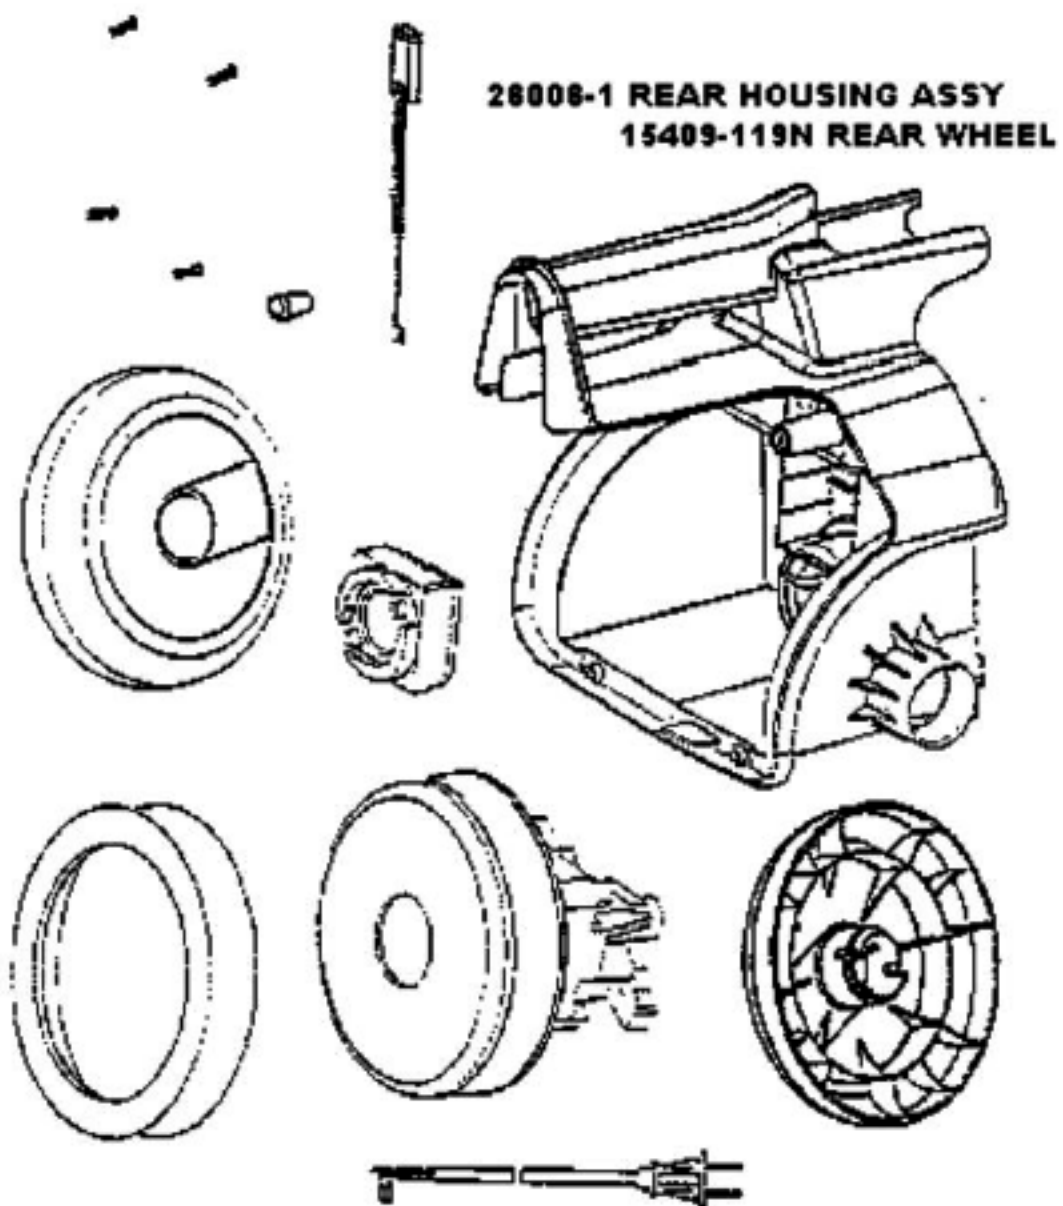

**60487-1 HOUSING ASSY**  
**38805-1 CASTER ASSY**  
**37409-1 WHEEL & HUB**

**38956 FRONT COVER ASSY**  
**59046-1 FRONT COVER GASKET**  
**27964-119N EXTENSION TUBE**

## PARTS1 - 3679A

Ref #	Part	Description	Comments	Qty
1	15376-5	SWITCH ASSY		
2	27964-119N	EXTENSION TUBE		
3	37409-1	WHEEL - CASTER		
4	38333	FILTER		
5	38805-1	CASTOR ASSY.		
6	59045-1	GASKET - FRONT COVER		
7	59206	GASKET - FOAM		
8	60295	PAPER BAG PKG ASSY 3MM		
9	60487-1	HOUSING ASSEMBLY - PACKAG		

## PARTS2 - 3679A

Ref #	Part	Description	Comments	Qty
1	15409-119N	Discontinued, use 15409A-119N		
2	27832	BUSHING - MOTOR		
3	28008-1	REAR HOUSING ASSEMBLY		
4	28032	GASKET - MOTOR MOUNTING		
5	59154	SCREW PKG		
6	59190	THERMOSTAT & TERMINAL ASS		
7	59191A	CORD & TERMINAL ASSEMBLY		
8	60192-1	WIRE SPLICE 5		
9	60446	MOTOR ASSY - CTND		