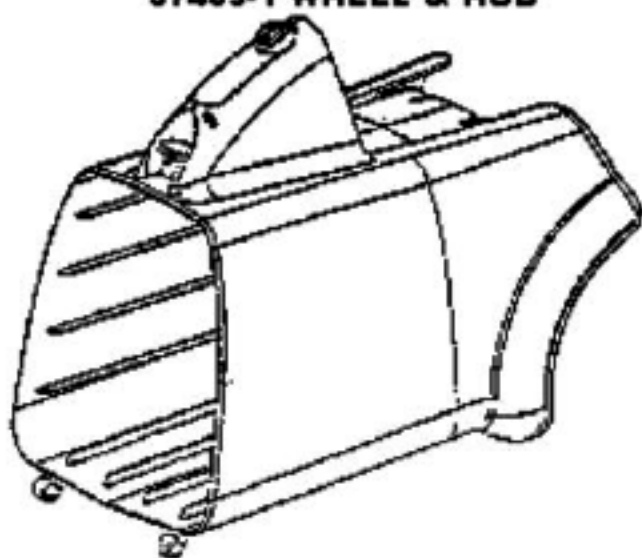

**60487-1 HOUSING ASSY**  
**38805-1 CASTER ASSY**  
**37409-1 WHEEL & HUB**

**38956 FRONT COVER ASSY**  
**59046-1 FRONT COVER GASKET**  
**27964-119N EXTENSION TUBE**

## PARTS1 - 3679A

Ref #	Part	Description	Comments	Qty
1	15376-5	SWITCH ASSY		
2	27964-119N	EXTENSION TUBE		
3	37409-1	WHEEL - CASTER		
4	38333	FILTER		
5	38805-1	CASTOR ASSY.		
6	59045-1	GASKET - FRONT COVER		
7	59206	GASKET - FOAM		
8	60295	PAPER BAG PKG ASSY 3MM		
9	60487-1	HOUSING ASSEMBLY - PACKAG		