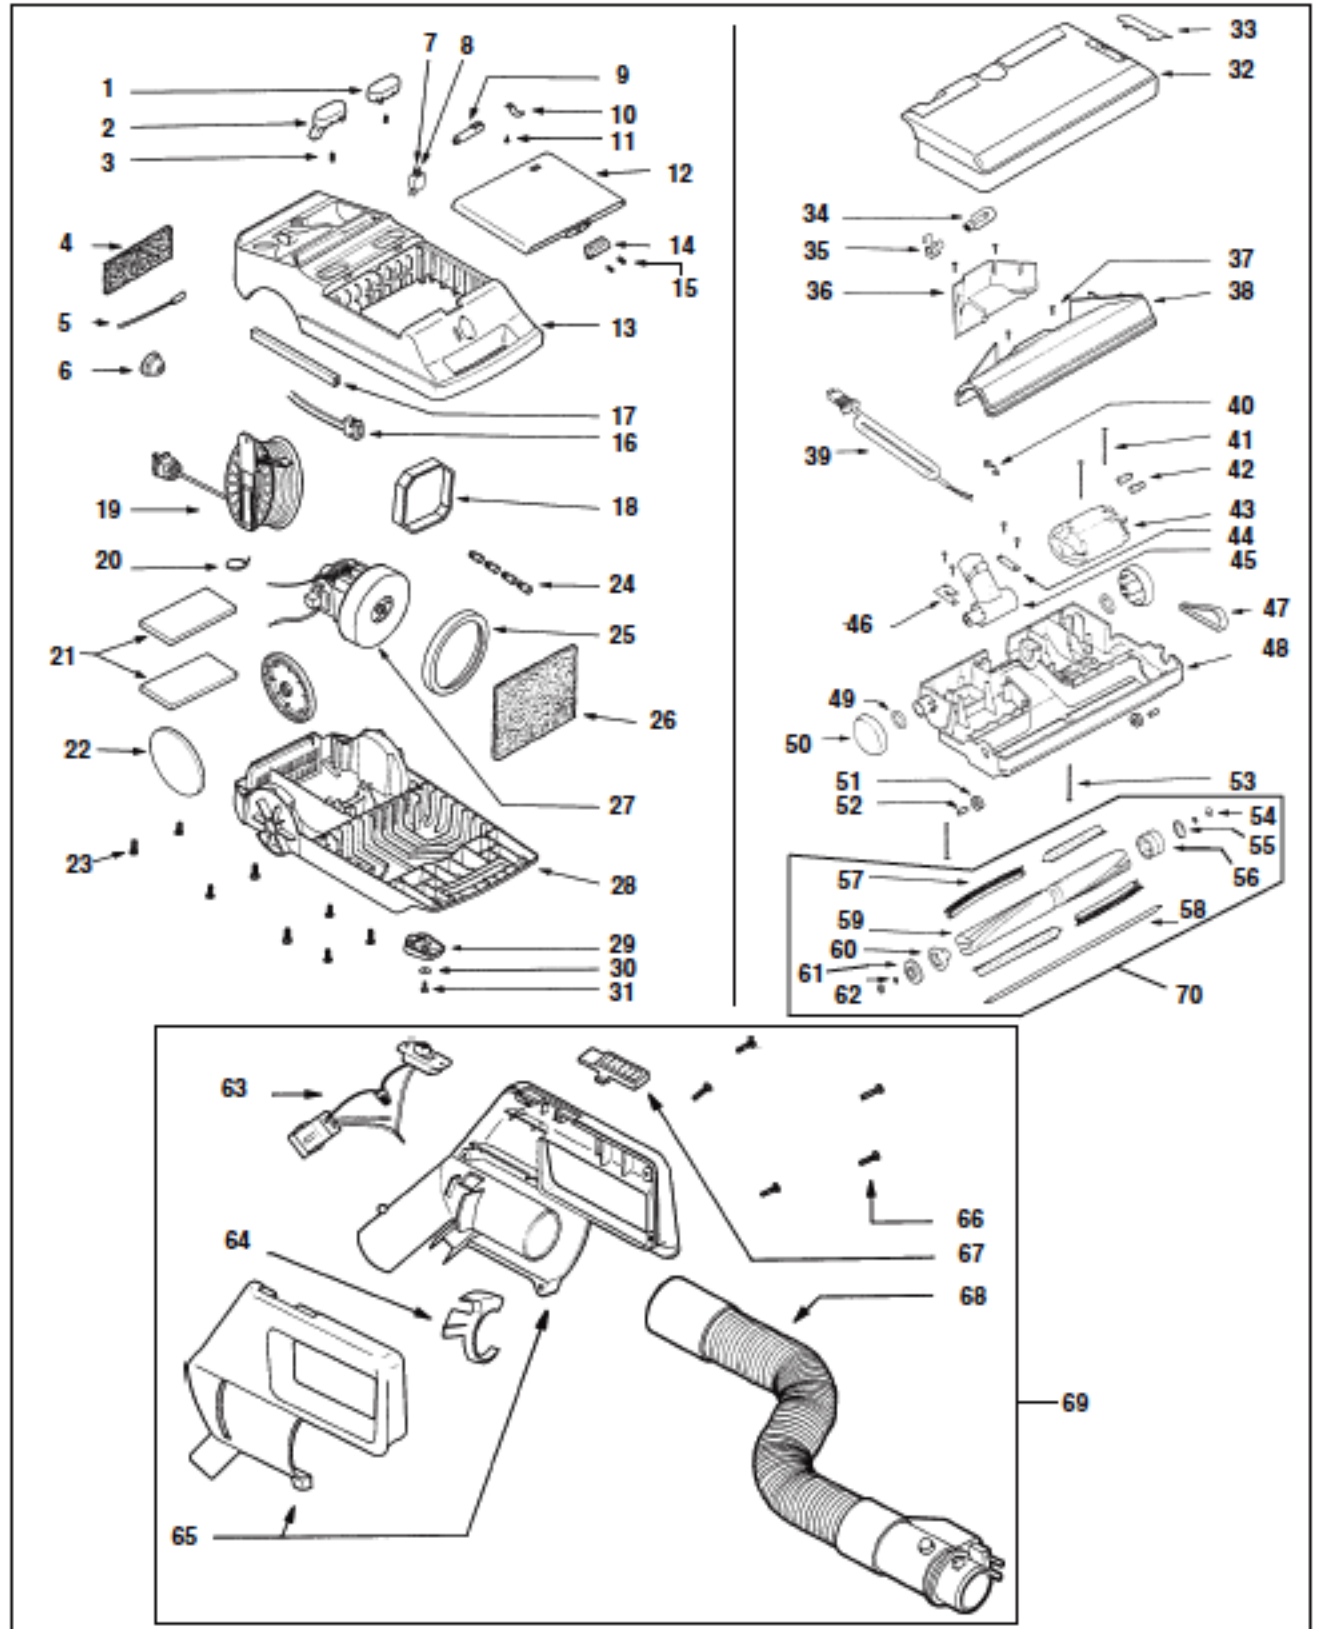

EUREKA

RALLY

Model 3988A Shown

Original & Replacement

Original & Replacement

EUREKA
RALLY
Model 3988A Shown

KEY	PART NO.	DESCRIPTION	KEY	PART NO.	DESCRIPTION
1	E-26649-1	Switch Button	39	E-37755-1	Cord & Spring Ass'y 3 Wire
2	E-26650-1	Cord Reel Button	40	E-53190-1	Strain Relief Bushing
3	E-55794	Spring	41	E-53238-19	Screw
4	E-37710	Exhaust Filter	42	E-EW22-37	Wire Nut
5	E-56146	Thermostat	42	SS-3270	Wire Nut
6	E-37781-1	Cord Guide	43	E-26159-7	Motor Ass'y
7	E-25919-3	Switch	43	ER-6050	Motor Ass'y
7	FA-3400	Switch	44	E-55980	Strap
8	E-55446	Switch Nut	45	E-57046-1	Handle Socket Ass'y
9	E-37761-1	Bag Indicator Ass'y	46	E-55979	Spring Strap
10	E-56750	Bag Indicator Clip	47	E-52201	Belt 2 PK
11	E-53238-1	Screw	47	ER-1050	Belt
12	E-14500-5	Bag Cover & Graphic Ass'y	48	E-56677-2	Powerhead Base Ass'y**
13	E-57032-3	Upper Shell & Latch Ass'y*		E-55970	**Felt Gasket
	E-37956	*Wiring Shield		E-55968	**Felt Gasket
	E-56807	*Retainer Ring		E-55971	**Felt Gasket
	E-55919-1	*Gasket	49	E-56180	Felt Washer
14	E-26653-8	*Button Latch	50	E-37434-4	Rear Wheel Ass'y
15	E-55794	*Spring	51	E-56824	Wheel & Sleeve Ass'y
16	E-26651-4	*Connector Ass'y	52	E-56489	Axle
17	E-56326-1	Wire Tube	53	E-53238-18	Screw
18	E-55463	Motor Stack Gasket	54	E-56489	*Locknut
19	E-26416-7	Cord Reel Ass'y	53	E-52988-2	*Disturbulator Cap
20	E-53141	Cable Tie	58	E-37579	*Pulley & Bearing Ass'y
21	E-37966	Sound Foam	57	E-52988-2	*Bristle Strip Set VGIII Pair
22	E-37946-9	Rear Wheel Ass'y	58	E-37429	*Shaft
23	E-53197-1	Screw	59	E-13650	*Disturbulator Tube
24	E-53214-2	Wire Nut	60	E-37578	*Bearing & Retainer Ass'y
24	SS-3270	Wire Nut	61	E-53243	*Disturbulator Cap
25	E-26715	Wire Retaining Gasket	62	E-53167	*Shaft Washer
26	E-37657	Motor Ass'y	63	E-37774-1	Switch & Connector Ass'y
27	E-26673	Motor Ass'y	64	E-37789-7	Bleeder Cover
27	GS-041	Motor Ass'y	65	E-53546-5	Hose Handle Set
28	E-57033-3	Lower Shell & Wheel Ass'y**	66	E-53257-1	Screw
29	E-37403-1	**Caster Ass'y	67	E-37697-7	Switch Cover
30	E-56376	**Washer	68	E-56679-1	Hose & Coupling Ass'y
31	E-EW3128T8ZP	**Screw	69	E-15003-6	Hose Ass'y Complete
32	E-57045-2	Powerhead Hood Ass'y	70	E-26590-2	Brushroll, VGIII*
33	E-26469-1	Belt Window		E-52358	Paper Bag Style V 3 Pk
34	E-0009A	Headlight		ER-1422	Paper Bag Style V DVC 3 Pk
34	FA-3500	Headlight			
35	E-37444	Headlight Socket Ass'y			
36	E-36698-1	Air Duct Cover Ass'y			
37	E-53238-8	Screw			
38	E-56232-1	Disturbulator Cover Ass'y*			
	E-55971	*Felt Gasket			
	E-55961	*Foam Strip			