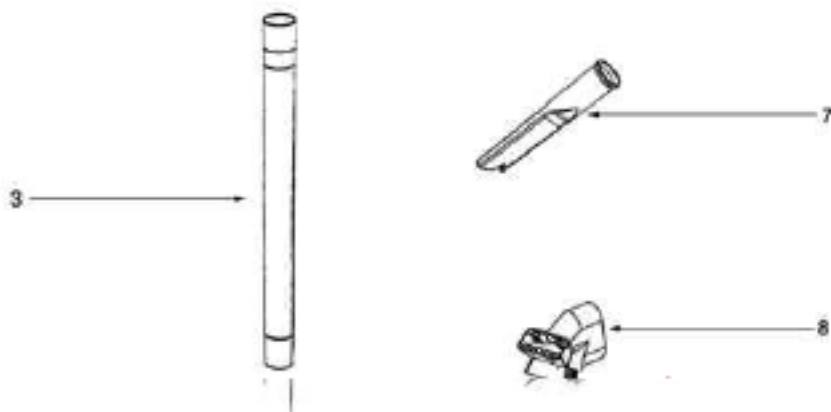

PARTS 2 - 4336ATH

Ref #	Part	Description	Comments	Qty
1	38680-16	SUPPLY CORD & TERMINAL ASS		
2	54936-66	BAG COVER ASSY - PACKAGED		
3	58505	GASKET - BAG COVER		
4	38613	GASKET		
5	38614	EXHAUST - FILTER		
6	60126-19	REAR HOUSING - PACKAGED		
7	38688A	MOTOR SHIELD		
8	72224-1	FOAM - SOUND		
9	38678-119N	PLUNGER		
10	55794	SPRING		
11	60788-18	MOTOR COVER		
13	27962A	GASKET		
14	60261-11	MOTOR ASSEMBLY - PACKAGED		
15	38482A-119N	CAP - HANDLE		
16	71139-1	HANDLE & CAP ASSEMBLY		
17	53238-44	SCREW PACKAGE		
18	53197-1	SCREW PACKAGE		
19	02093A-119N	CADDY - TOOL		
20	27474C-288N	SWITCH - BUTTON		
21	60134	TORS SPRING PKG		
22	28304A	SWITCH - PUSHBUTTON		
23	60165-1	RETAINING RING PKG		
24	39252-2	THERMOSTAT & TERMINAL ASS		
25	61333	MOTOR FILTER PACKAGE		
26	28425	GRILLE - AIR DUCT		
27	59297SV	GASKET - AIR DUCT		
28	15536A-119N	AIR DUCT		
29	27171A	GASKET		
30	39023	FLANGE - MOTOR INTAKE		
31	27552B	GROMMET		

PARTS 1 - 4336ATH

Ref #	Part	Description	Comments	Qty
1	27462E-288N	OPERATOR - HEIGHT ADJUSTM		
2	53238-44	SCREW PACKAGE		
3	54933-57	HOOD ASSEMBLY - PACKAGED		
4	60843-11	BASE ASSEMBLY - CARTONED		
5	28243A-316N	ADAPTER - BASE		
6	54943	SPRING PACKAGE		
7	14993C-119N	CARRIAGE - WHEEL		
8	39173A-119N	WHEEL - FRONT		
9	71551	AXLE - WHEEL		
10	60251-3	12" DISTURBULATOR ASSY -		
11	15237A-288N	GUARD - FURNITURE (12")		
12	53197-1	SCREW PACKAGE		
13	27468D-119N	CUFF - HOSE		
14	38479-4	HOSE - COMPRESSION (PURCH		
15	27467A-288N	RELEASE - HANDLE		
16	60133	COMPRESSION SPRING - PACK		
17	72117-119N	WHEEL - REAR		
18	54432	PACKAGE - RETAINING RING		
19	38590A	AXLE - REAR		
20	72113-1	BUSHING - AXLE		
21	58506-1	GASKET		
22	61120A	BELT PKG ASSY-STYLE U EXT		
23	54376-2	BELT CAP & GASKET - PACKA		
24	57589	GASKET - FELT		
25	38420-2	CLAMP		