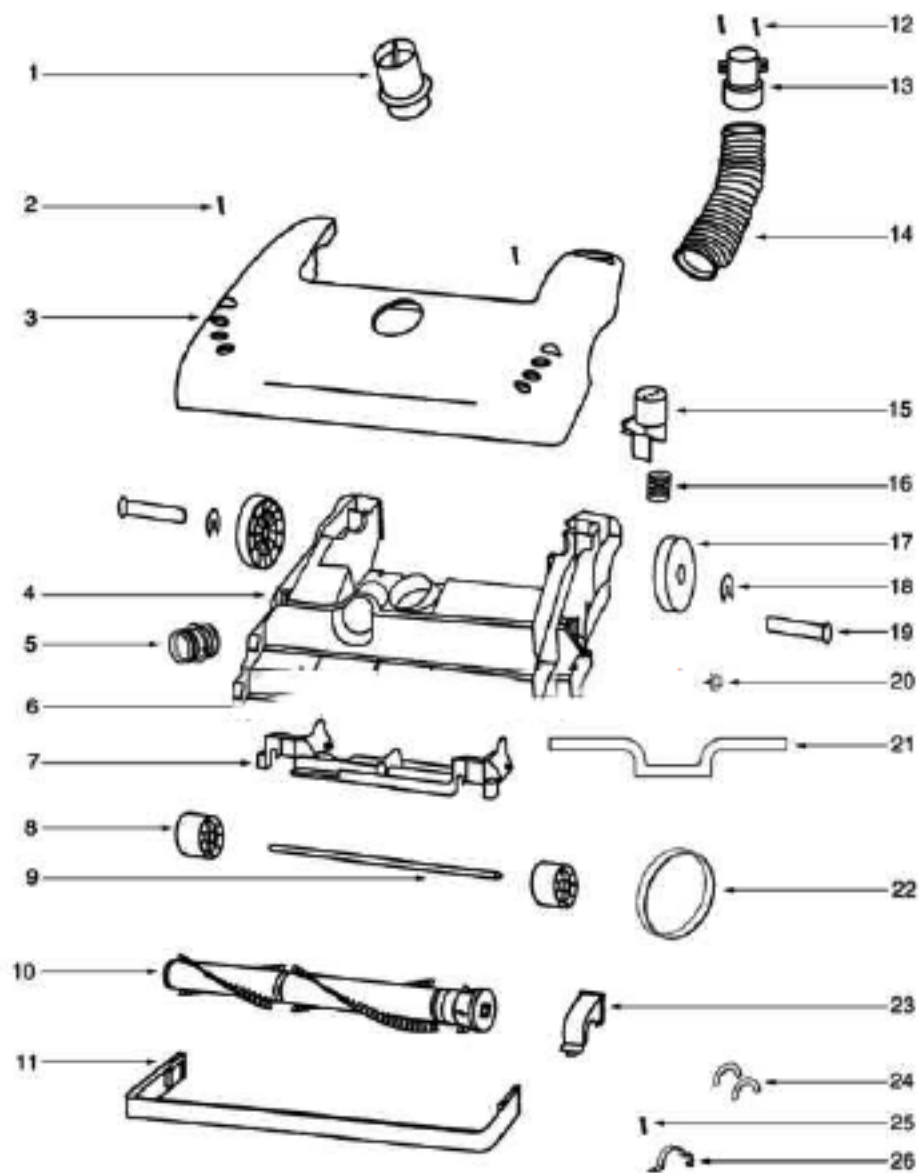

PARTS 2 - 4336ATH

Ref #	Part	Description	Comments	Qty
1	38680-16	SUPPLY CORD & TERMINAL ASS		
2	54936-66	BAG COVER ASSY - PACKAGED		
3	58505	GASKET - BAG COVER		
4	38613	GASKET		
5	38614	EXHAUST - FILTER		
6	60126-19	REAR HOUSING - PACKAGED		
7	38688A	MOTOR SHIELD		
8	72224-1	FOAM - SOUND		
9	38678-119N	PLUNGER		
10	55794	SPRING		
11	60788-18	MOTOR COVER		
13	27962A	GASKET		
14	60261-11	MOTOR ASSEMBLY - PACKAGED		
15	38482A-119N	CAP - HANDLE		
16	71139-1	HANDLE & CAP ASSEMBLY		
17	53238-44	SCREW PACKAGE		
18	53197-1	SCREW PACKAGE		
19	02093A-119N	CADDY - TOOL		
20	27474C-288N	SWITCH - BUTTON		
21	60134	TORS SPRING PKG		
22	28304A	SWITCH - PUSHBUTTON		
23	60165-1	RETAINING RING PKG		
24	39252-2	THERMOSTAT & TERMINAL ASS		
25	61333	MOTOR FILTER PACKAGE		
26	28425	GRILLE - AIR DUCT		
27	59297SV	GASKET - AIR DUCT		
28	15536A-119N	AIR DUCT		
29	27171A	GASKET		
30	39023	FLANGE - MOTOR INTAKE		
31	27552B	GROMMET		

PARTS 1 - 4336ATH

Ref #	Part	Description	Comments	Qty
1	27462E-288N	OPERATOR - HEIGHT ADJUSTM		
2	53238-44	SCREW PACKAGE		
3	54933-57	HOOD ASSEMBLY - PACKAGED		
4	60843-11	BASE ASSEMBLY - CARTONED		
5	28243A-316N	ADAPTER - BASE		
6	54943	SPRING PACKAGE		
7	14993C-119N	CARRIAGE - WHEEL		
8	39173A-119N	WHEEL - FRONT		
9	71551	AXLE - WHEEL		
10	60251-3	12" DISTURBULATOR ASSY -		
11	15237A-288N	GUARD - FURNITURE (12")		
12	53197-1	SCREW PACKAGE		
13	27468D-119N	CUFF - HOSE		
14	38479-4	HOSE - COMPRESSION (PURCH		
15	27467A-288N	RELEASE - HANDLE		
16	60133	COMPRESSION SPRING - PACK		
17	72117-119N	WHEEL - REAR		
18	54432	PACKAGE - RETAINING RING		
19	38590A	AXLE - REAR		
20	72113-1	BUSHING - AXLE		
21	58506-1	GASKET		
22	61120A	BELT PKG ASSY-STYLE U EXT		
23	54376-2	BELT CAP & GASKET - PACKA		
24	57589	GASKET - FELT		
25	38420-2	CLAMP		