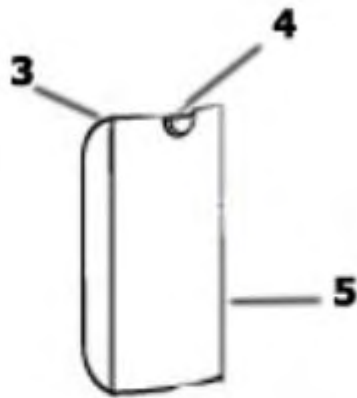

----- Manual continues below -----

PARTS 1 - 443A

Ref #	Part	Description	Comments	Qty
1	E-442A-012-1	HANDLE GRIP ASSEMBLY		
2	E-442A-011-1	HANDLE TUBE ASSEMBLY		
3	E-63170A	DUST CUP FILTER DCF-17-single		
4	E-63615-1	DUST CUP LATCH ASSEMBLY		
5	E-77362-1	DUST CUP & GRAPHICS ASSEM		
6	E-442A-004-1	NOZZLE ASSEMBLY		
7	E-60957	BELT		
8	E-A5-062	ACCESS DOOR ASSEMBLY		
Not Pictured	77336		Owners Guide	