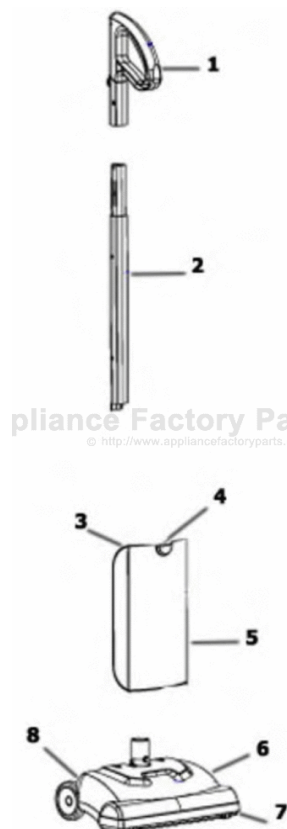

This Owner's Manual is provided and hosted by [Appliance Factory Parts](http://www.appliancefactoryparts.com).

Eureka 443A Owner's Manual

[Shop genuine replacement parts for Eureka 443A](#)

[Find Your Eureka Vacuum Cleaner Parts - Select From 853 Models](#)

----- Manual continues below -----

PARTS 1 - 443A

Ref #	Part	Description	Comments	Qty
1	E-442A-012-1	HANDLE GRIP ASSEMBLY		
2	E-442A-011-1	HANDLE TUBE ASSEMBLY		
3	E-63170A	DUST CUP FILTER DCF-17-single		
4	E-63615-1	DUST CUP LATCH ASSEMBLY		
5	E-77362-1	DUST CUP & GRAPHICS ASSEM		
6	E-442A-004-1	NOZZLE ASSEMBLY		
7	E-60957	BELT		
8	E-A5-062	ACCESS DOOR ASSEMBLY		
Not Pictured	77336		Owners Guide	