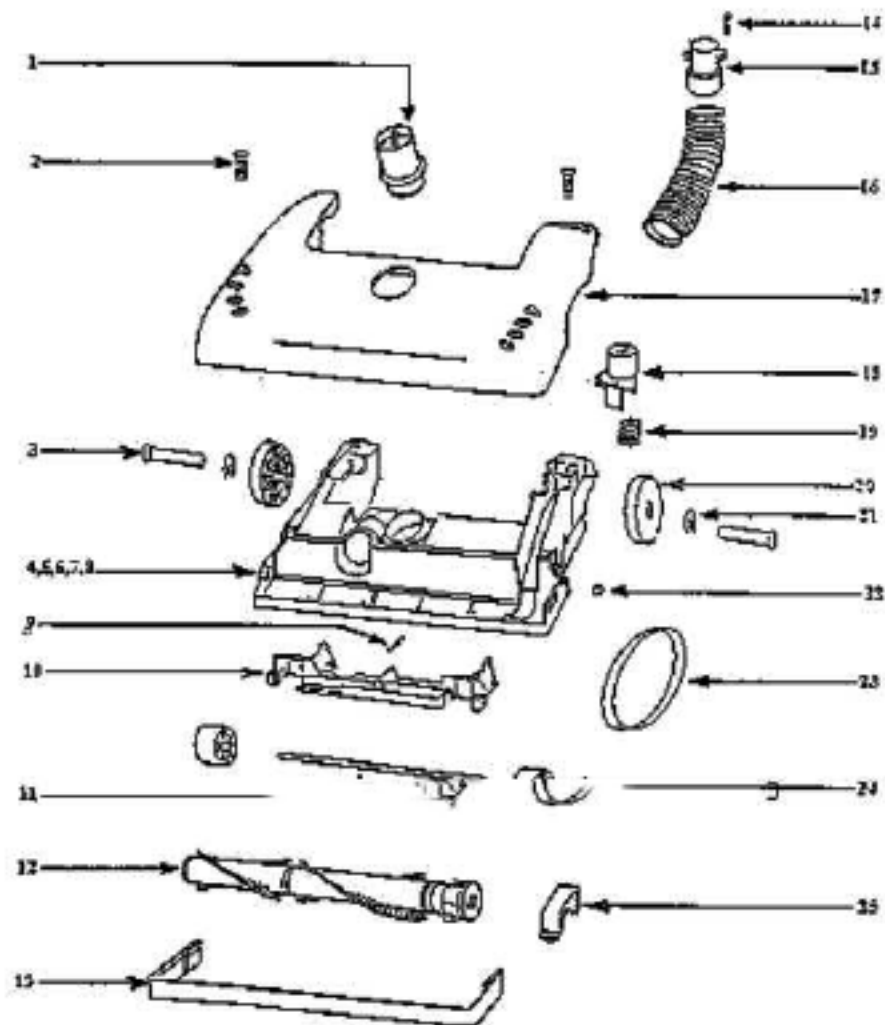

38482-119N HANDLE CAP

Ref#	Part	Description	Comments	Qty
1	02093-288N	CADDY - TOOL		
2	15072-313N	LENS - MOTOR COVER		
3	15277A-1	HANDLE & GRAPHICS ASSEMBL		
4	15377-1	SWITCH ASSEMBLY		
5	27474A-288N	SWITCH - BUTTON		
6	27492	MOTOR GASKET		
7	27549-288N	DOOR - FILTER		
8	38420-2	CLAMP		
9	38469	FILTER - PRE-MOTOR		
10	38482-119N	CAP - HANDLE		
11	38611	HEADLAMP SCKT & TERMINAL		
12	38613	GASKET		
13	38638	MOTOR INTAKE FLANGE		
14	38661	FOAM - SOUND		
15	38663	GASKET - MOTOR INTAKE		
16	38678-119N	PLUNGER		
17	38680-3	SUPPLY CORD & TERMINAL AS		
18	38688	MOTOR SHIELD		
19	38689	SHIELD - REAR HOUSING		
20	38755	FILTER-EXHAUST (HI EFFICI		
21	46713-1	TIE - CABLE		
22	48815	LAMP - HEADLIGHT		
23	53190-1	BUSHING - STRAIN RELIEF-P		
24	53197-1	SCREW PACKAGE		
	53197-2	SCREW PACKAGE		
26	53214-2	WIRE SPLICE 5		
27	54936-6	BAG COVER ASSY - PACKAGED		
28	54940	MOTOR ASSY - CARTONED		
29	55794	SPRING		
30	58505	GASKET - BAG COVER		
31	60126-1	REAR HOUSING - PACKAGED		
32	60134	TORS SPRING PKG		
33	60165	RETAINING RING PKG		

## 00071-1 BASE ASSY

27462A-288N HEIGHT ADJ KNOB

38590 REAR AXLE

38063 BELT GUARD

58417 BRUSHROLL RIB

54043 SPRING

14093A-119N WHEEL CARRIAGE

56206-1 WHEEL AXLE